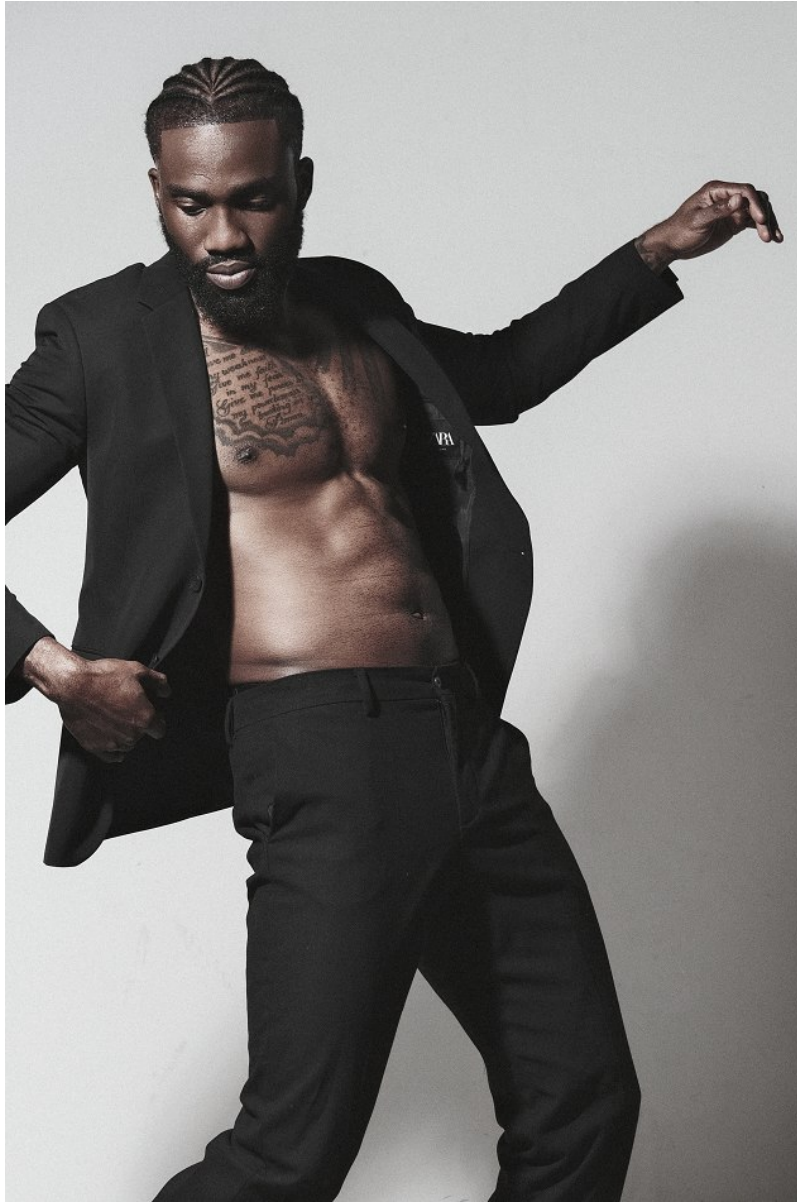

BOSS MODELS

JOHANNESBURG

KHALID AGBABIAKA

Height: 190cm Chest: 104cm Waist: 89cm Suit: 42 L Shoe: 10 UK Hair: Black Eyes: Brown

BOSS MODELS

JOHANNESBURG

KHALID AGBABIAKA

Height: 190cm Chest: 104cm Waist: 89cm Suit: 42 L Shoe: 10 UK Hair: Black Eyes: Brown

KHALID AGBABIAKA

Height: 190cm Chest: 104cm Waist: 89cm Suit: 42 L Shoe: 10 UK Hair: Black Eyes: Brown

BOSS MODELS

JOHANNESBURG

KHALID AGBABIAKA

Height: 190cm Chest: 104cm Waist: 89cm Suit: 42 L Shoe: 10 UK Hair: Black Eyes: Brown