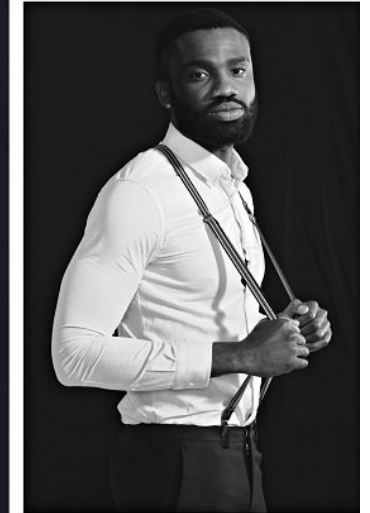

KHALID AGBABIAKA

Height: 190cm Chest: 104cm Waist: 89cm Suit: 42 L Shoe: 10 UK Hair: Black Eyes: Brown