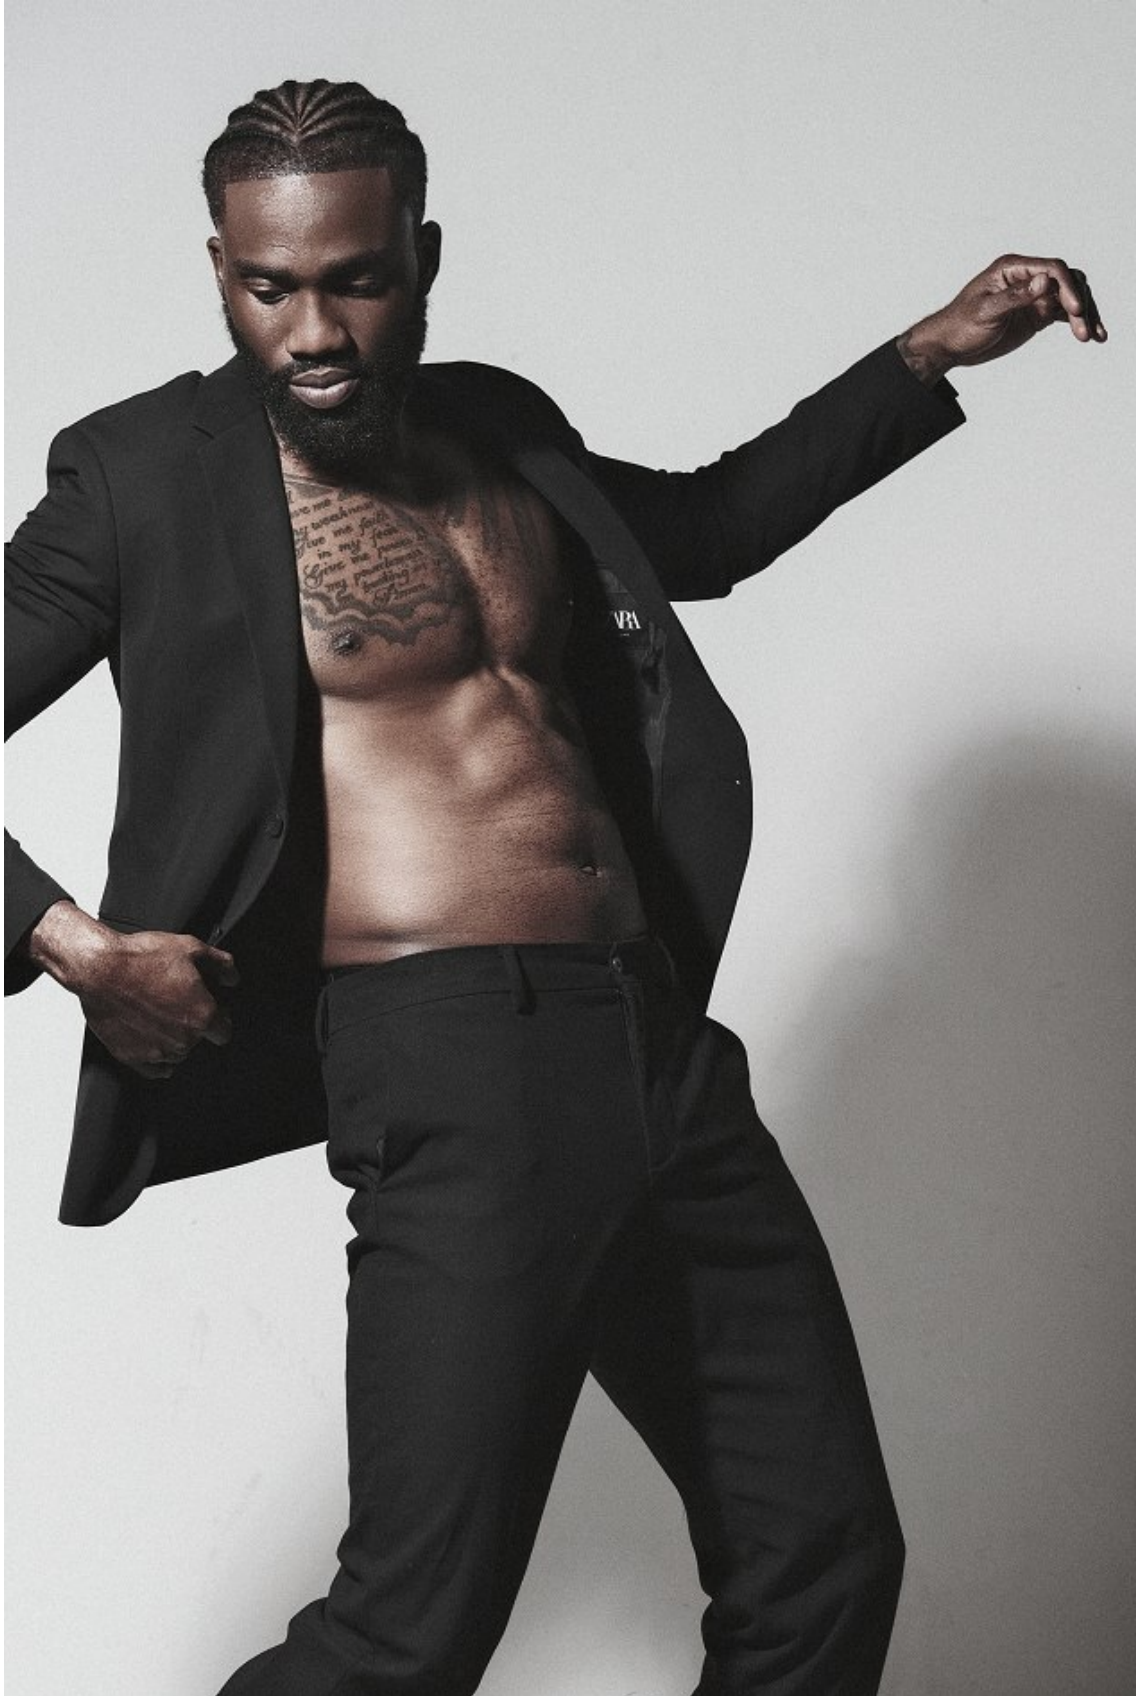

BOSS MODELS

JOHANNESBURG

KHALID AGBABIAKA

Height: 190cm Chest: 104cm Waist: 89cm Suit: 42 L Shoe: 10 UK Hair: Black Eyes: Brown

BOSS MODELS

JOHANNESBURG

KHALID AGBABIKA

Height: 190cm Chest: 104cm Waist: 89cm Suit: 42 L Shoe: 10 UK Hair: Black Eyes: Brown