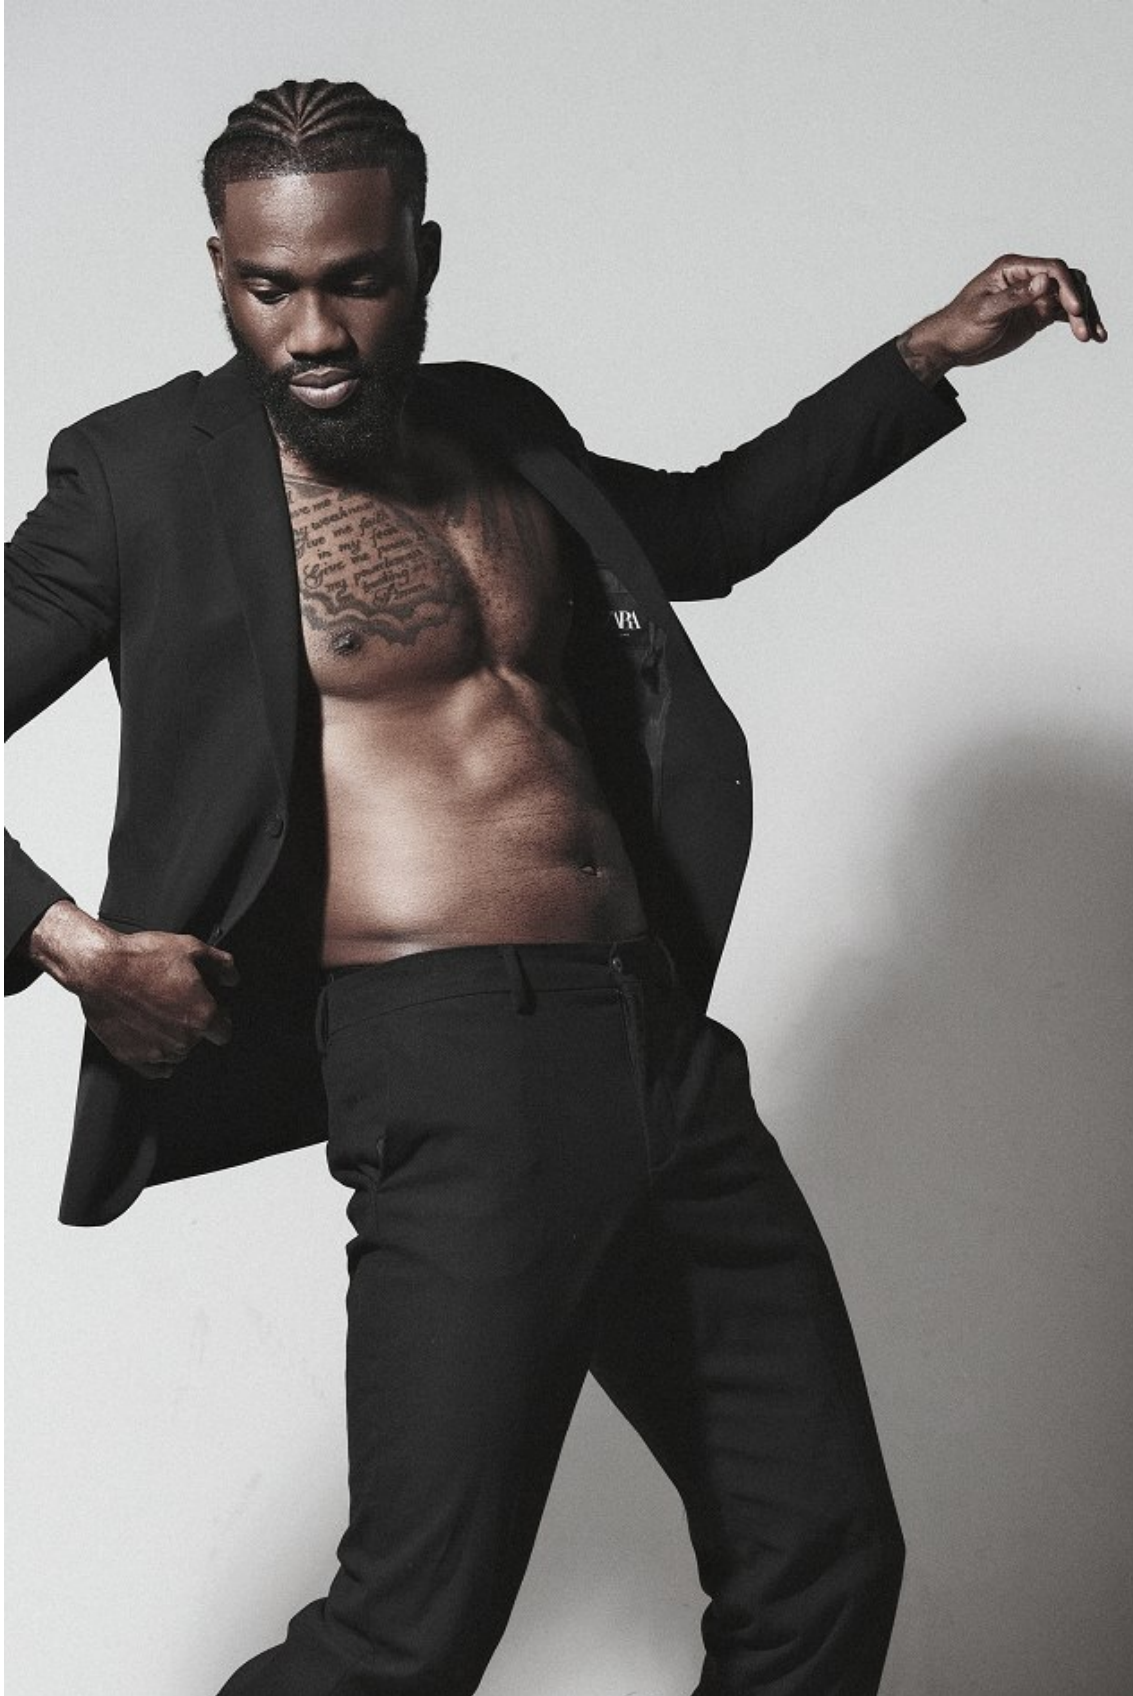

BOSS MODELS

JOHANNESBURG

KHALID AGBABIAKA

Height: 190cm Chest: 104cm Waist: 89cm Suit: 42 L Shoe: 10 UK Hair: Black Eyes: Brown

BOSS MODELS

JOHANNESBURG

KHALID AGBABIKA

Height: 190cm Chest: 104cm Waist: 89cm Suit: 42 L Shoe: 10 UK Hair: Black Eyes: Brown