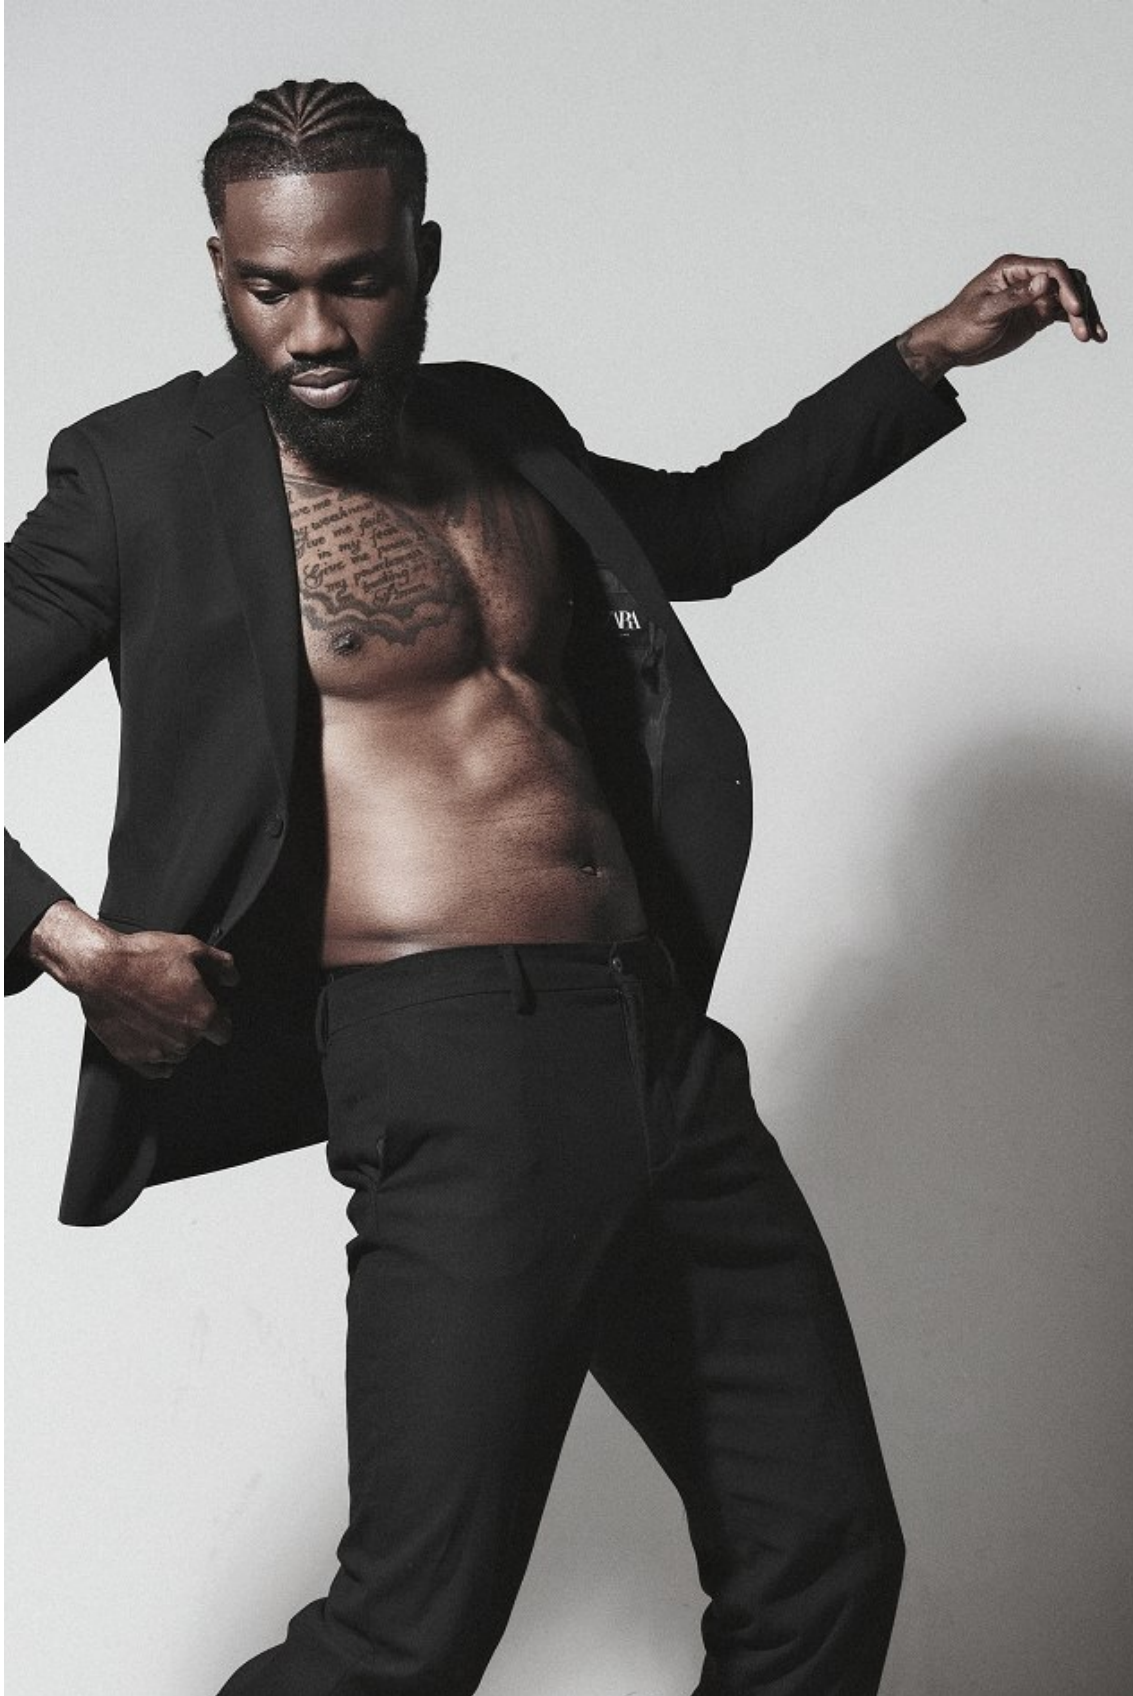

BOSS MODELS

JOHANNESBURG

KHALID AGBABIKA

Height: 190cm Chest: 104cm Waist: 89cm Suit: 42 L Shoe: 10 UK Hair: Black Eyes: Brown