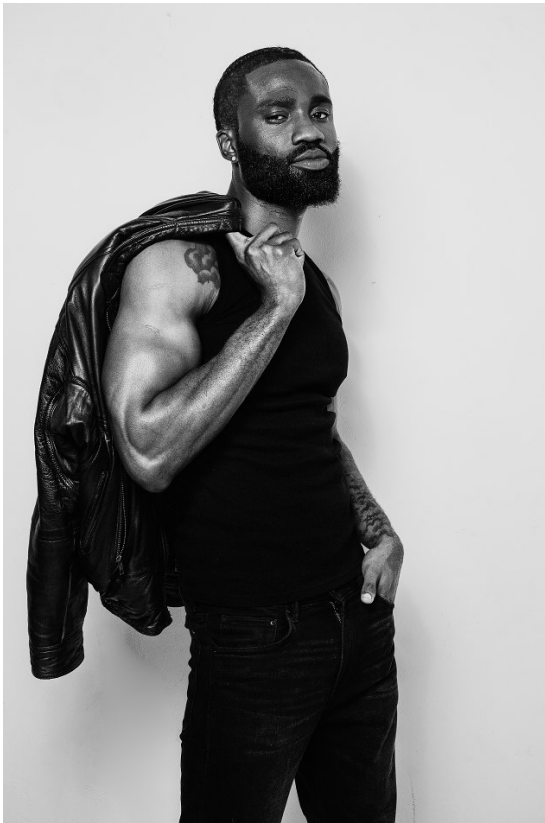

BOSS MODELS

JOHANNESBURG

KHALID AGBABIAKA

Height: 190cm Chest: 104cm Waist: 89cm Suit: 42 L Shoe: 10 UK Hair: Black Eyes: Brown

BOSS MODELS

JOHANNESBURG

STYLE

(ABOVE): SHIRT, R990, SERATI.
(RIGHT): SUIT, R13 750, PAUL SMITH.
LAPEL PIN BY DAVID JONES, R299 AND
BAG, R599, BOTH WOOLWORTHS.
DENIM SHIRT, R1 399, TIMBERLAND.
SHOES, R3 690, EUROPA ART SHOES.
(OPPOSITE): CAR, R190,
WOOLWORTHS, JACKET, R2 699 AND
WAISTCOAT, R899, BOTH TOPMAN.
SHIRT, R420, MARKHAM. CHINOS,
R3 695, HUGO BOSS. BROGUES,
R1 899, ALDO

KHALID AGBABIAKA

Height: 190cm Chest: 104cm Waist: 89cm Suit: 42 L Shoe: 10 UK Hair: Black Eyes: Brown

BOSS MODELS

JOHANNESBURG

KHALID AGBABIAKA

Height: 190cm Chest: 104cm Waist: 89cm Suit: 42 L Shoe: 10 UK Hair: Black Eyes: Brown

BOSS MODELS

JOHANNESBURG

KHALID AGBABIAKA

Height: 190cm Chest: 104cm Waist: 89cm Suit: 42 L Shoe: 10 UK Hair: Black Eyes: Brown

BOSS MODELS

JOHANNESBURG

MILITARY-STYLE RAIN JACKET, R10 295, HUGO BOSS. SHIRT, R199, OLD KHAKI, BOW-TIE, R120, MARKHAM, CHINOS, R995, KURT GEIGER