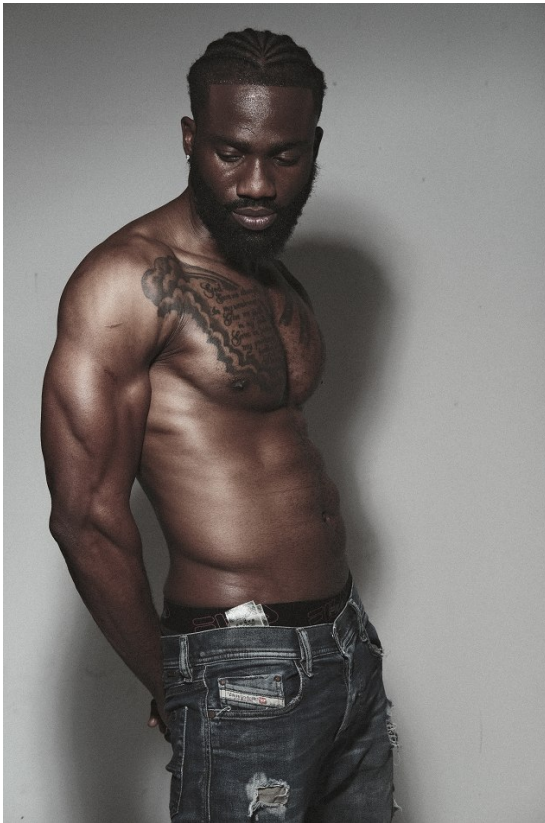

BOSS MODELS

JOHANNESBURG

KHALID AGBABIAKA

Height: 190cm Chest: 104cm Waist: 89cm Suit: 42 L Shoe: 10 UK Hair: Black Eyes: Brown

BOSS MODELS

JOHANNESBURG

STYLE

(ABOVE): SHIRT, R990, SERATI.
(RIGHT): SUIT, R13 750, PAUL SMITH.
LAPEL PIN BY DAVID JONES, R299 AND
BAG, R599, BOTH WOOLWORTHS.
DENIM SHIRT, R1 399, TIMBERLAND.
SHOES, R3 690, EUROPA ART SHOES.
(OPPOSITE): CAR, R190,
WOOLWORTHS, JACKET, R2 699 AND
WAISTCOAT, R899, BOTH TOPMAN.
SHIRT, R420, MARKHAM. CHINOS,
R3 695, HUGO BOSS. BROGUES,
R1 899, ALDO

KHALID AGBABIAKA

Height: 190cm Chest: 104cm Waist: 89cm Suit: 42 L Shoe: 10 UK Hair: Black Eyes: Brown

BOSS MODELS

JOHANNESBURG

KHALID AGBABIAKA

Height: 190cm Chest: 104cm Waist: 89cm Suit: 42 L Shoe: 10 UK Hair: Black Eyes: Brown

BOSS MODELS

JOHANNESBURG

KHALID AGBABIAKA

Height: 190cm Chest: 104cm Waist: 89cm Suit: 42 L Shoe: 10 UK Hair: Black Eyes: Brown

BOSS MODELS

JOHANNESBURG

MILITARY-STYLE RAIN JACKET, R10 295, HUGO BOSS. SHIRT, R199, OLD KHAKI, BOW-TIE, R120, MARKHAM, CHINOS, R995, KURT GEIGER