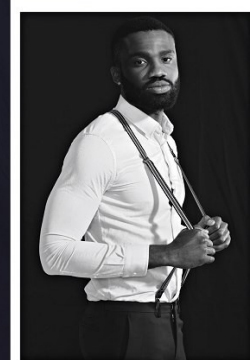

BOSS MODELS

JOHANNESBURG

KHALID AGBABIAKA

Height: 190cm Chest: 104cm Waist: 89cm Suit: 42 L Shoe: 10 UK Hair: Black Eyes: Brown