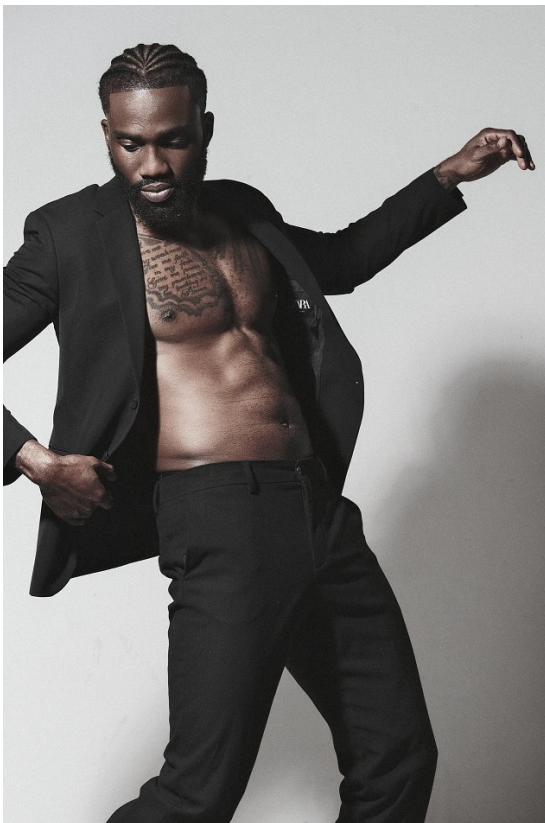

BOSS MODELS

JOHANNESBURG

KHALID AGBABIAKA

Height: 190cm Chest: 104cm Waist: 89cm Suit: 42 L Shoe: 10 UK Hair: Black Eyes: Brown

BOSS MODELS

JOHANNESBURG

STYLE

(ABOVE): SHIRT, R990, SERATI.
(RIGHT): SUIT, R13 750, PAUL SMITH.
LAPEL PIN BY DAVID JONES, R299 AND
BAG, R599, BOTH WOOLWORTHS.
DENIM SHIRT, R1 399, TIMBERLAND.
SHOES, R3 690, EUROPA ART SHOES.
(OPPOSITE): CAR, R190,
WOOLWORTHS, JACKET, R2 699 AND
WAISTCOAT, R899, BOTH TOPMAN.
SHIRT, R420, MARKHAM. CHINOS,
R3 695, HUGO BOSS. BROGUES,
R1 899, ALDO

KHALID AGBABIAKA

Height: 190cm Chest: 104cm Waist: 89cm Suit: 42 L Shoe: 10 UK Hair: Black Eyes: Brown

BOSS MODELS

JOHANNESBURG

KHALID AGBABIAKA

Height: 190cm Chest: 104cm Waist: 89cm Suit: 42 L Shoe: 10 UK Hair: Black Eyes: Brown

BOSS MODELS

JOHANNESBURG

KHALID AGBABIAKA

Height: 190cm Chest: 104cm Waist: 89cm Suit: 42 L Shoe: 10 UK Hair: Black Eyes: Brown

BOSS MODELS

JOHANNESBURG

MILITARY-STYLE RAIN JACKET, R10 295, HUGO BOSS. SHIRT, R199, OLD KHAKI, BOW-TIE, R120, MARKHAM, CHINOS, R995, KURT GEIGER