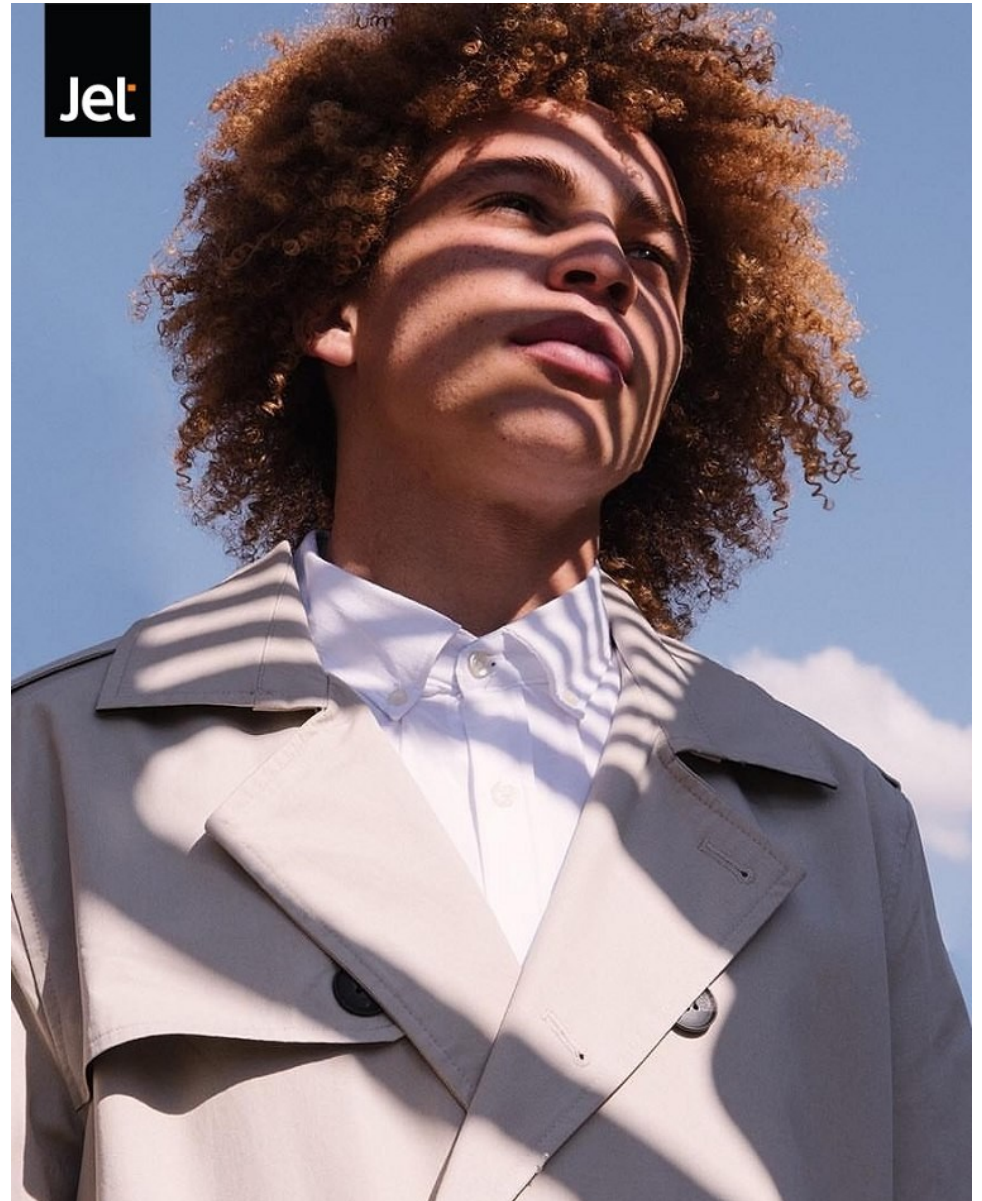

BOSS MODELS

JOHANNESBURG

Height: 184cm Chest: 95cm Waist: 78cm Shoe: 10 UK Hair: Light Brown Eyes: Brown