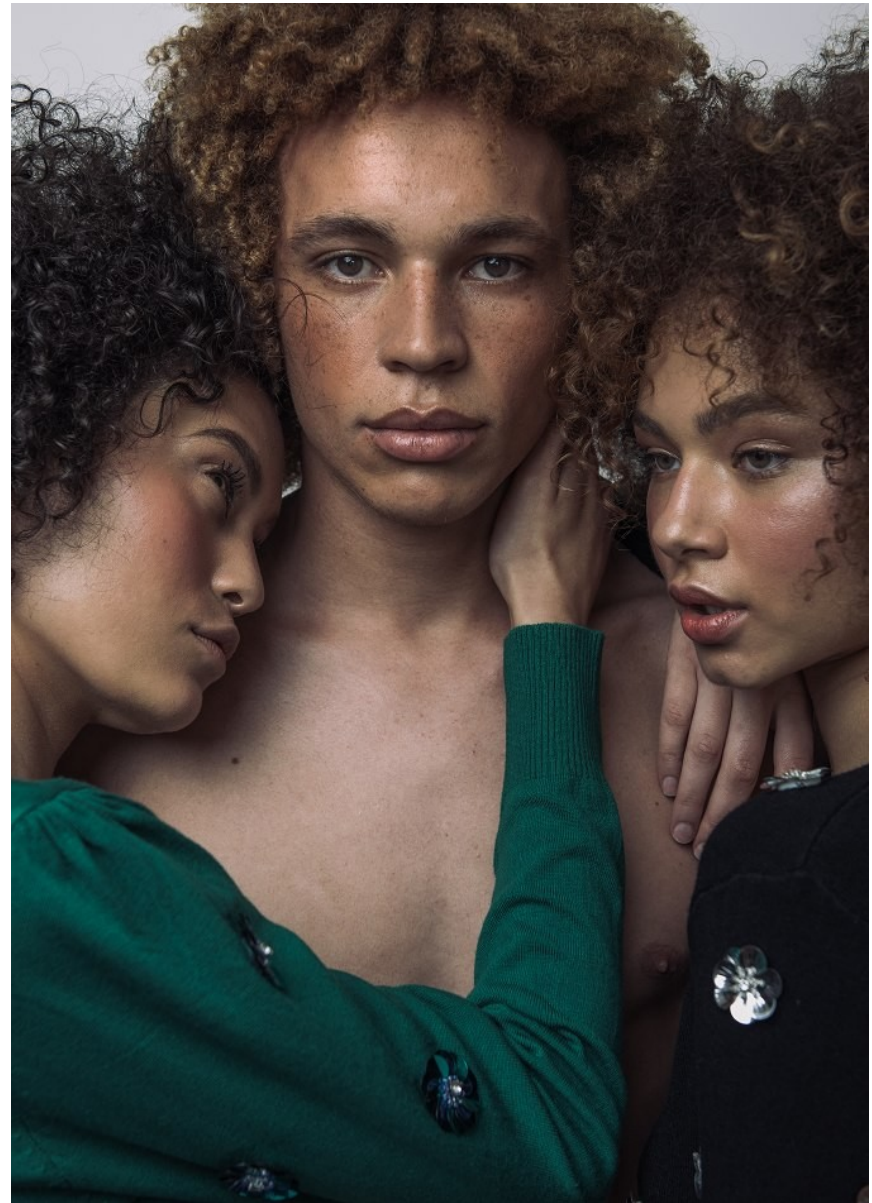

BOSS MODELS

JOHANNESBURG

JEAN - CLAUDE MYBURGH

Height: 184cm Chest: 95cm Waist: 78cm Shoe: 10 UK Hair: Light Brown Eyes: Brown

BOSS MODELS

JOHANNESBURG

JEAN - CLAUDE MYBURGH

Height: 184cm Chest: 95cm Waist: 78cm Shoe: 10 UK Hair: Light Brown Eyes: Brown