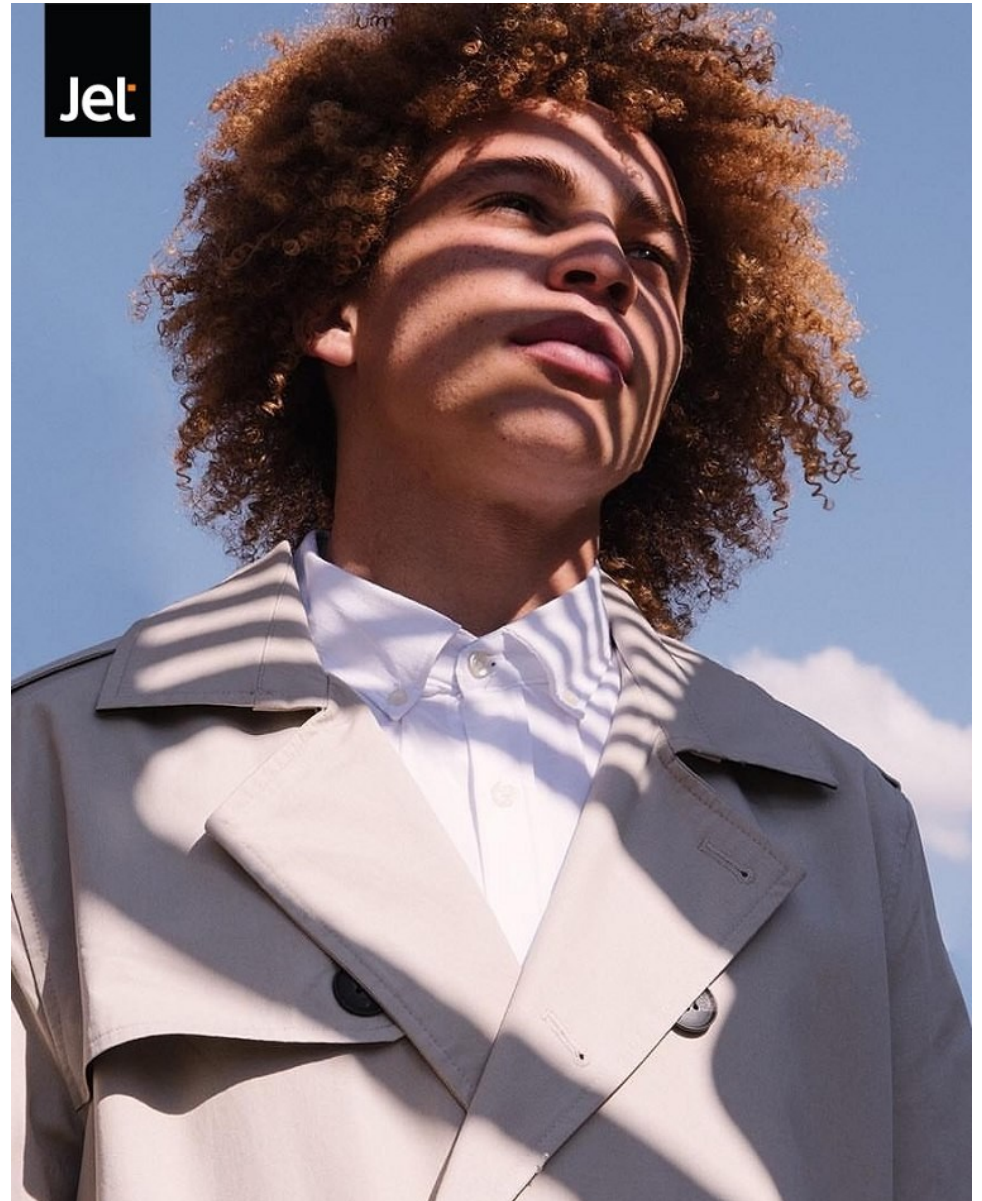

BOSS MODELS

JOHANNESBURG

JEAN - CLAUDE MYBURGH

Height: 184cm Chest: 95cm Waist: 78cm Shoe: 10 UK Hair: Light Brown Eyes: Brown