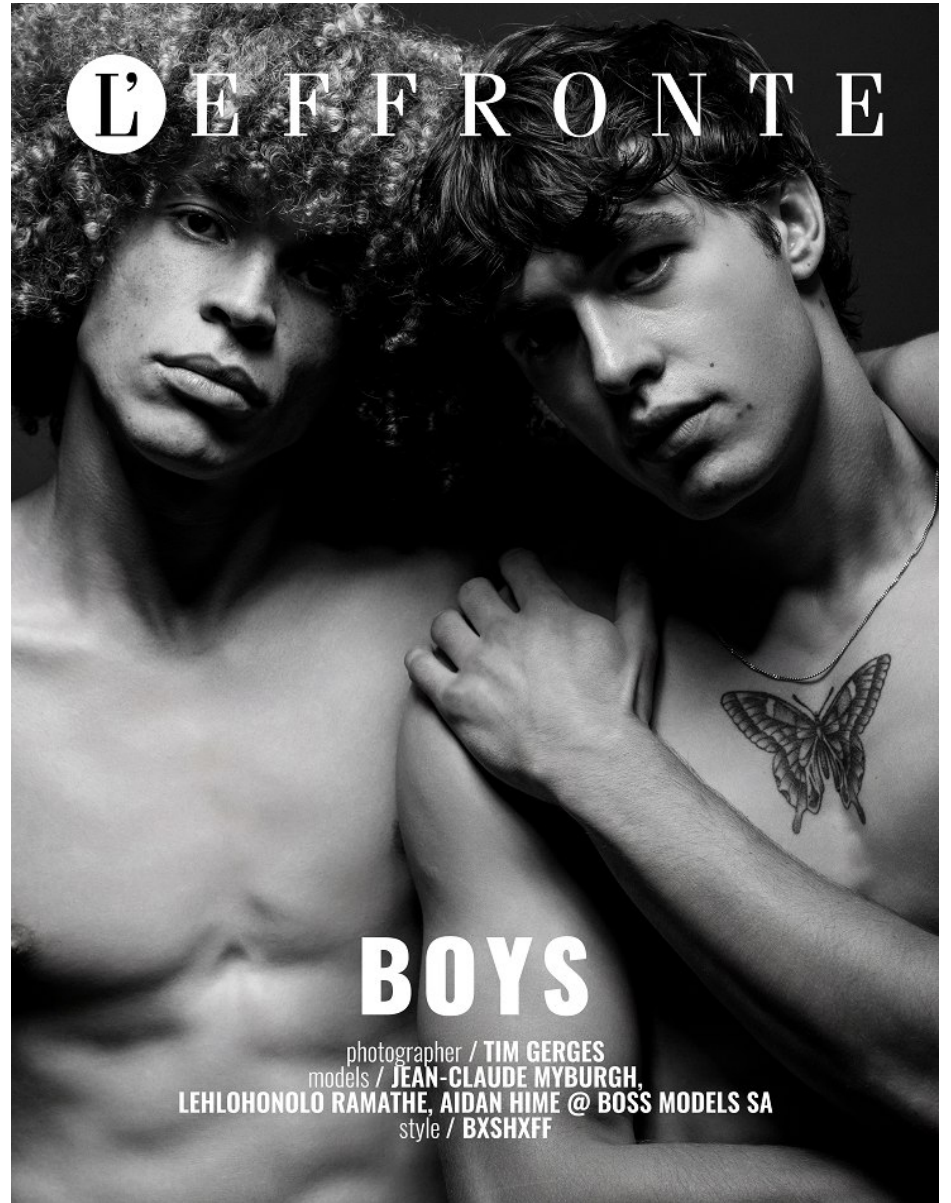

BOSS MODELS

JOHANNESBURG

L'EFFRONTE

BOYS

photographer / TIM GERGES
models / JEAN-CLAUDE MYBURGH,
LEHLOHONOLO RAMATHE, AIDAN HIME @ BOSS MODELS SA
style / BXSHXFF

JEAN - CLAUDE MYBURGH

Height: 184cm Chest: 95cm Waist: 78cm Shoe: 10 UK Hair: Light Brown Eyes: Brown