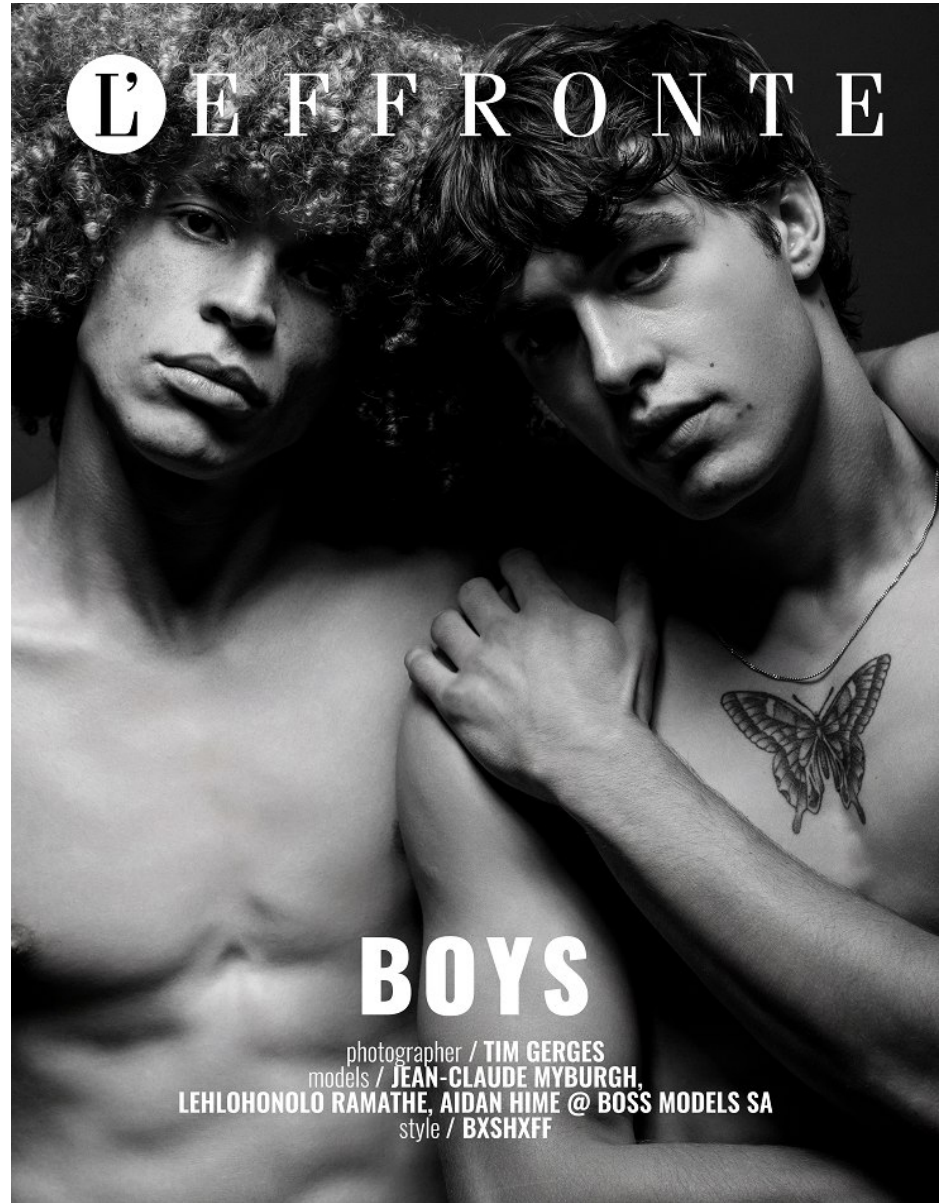

BOSS MODELS

JOHANNESBURG

JEAN - CLAUDE MYBURGH

Height: 184cm Chest: 95cm Waist: 78cm Shoe: 10 UK Hair: Light Brown Eyes: Brown