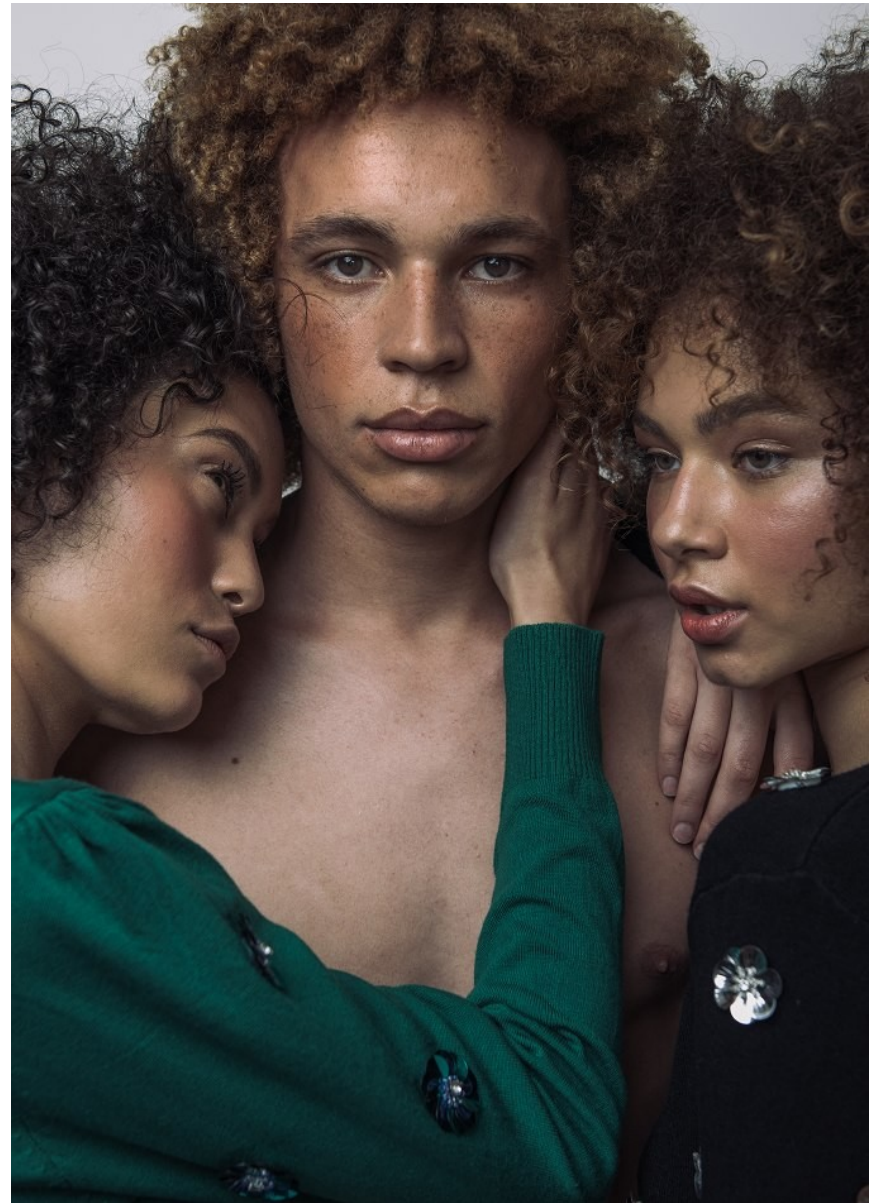

BOSS MODELS

JOHANNESBURG

JEAN - CLAUDE MYBURGH

Height: 184cm Chest: 95cm Waist: 78cm Shoe: 10 UK Hair: Light Brown Eyes: Brown