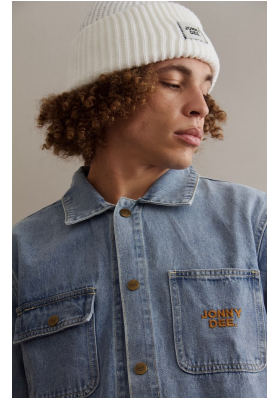

BOSS MODELS

JOHANNESBURG

JEAN - CLAUDE MYBURGH

Height: 184cm Chest: 95cm Waist: 78cm Shoe: 10 UK Hair: Light Brown Eyes: Brown

BOSS MODELS

JOHANNESBURG

JEAN - CLAUDE MYBURGH

Height: 184cm Chest: 95cm Waist: 78cm Shoe: 10 UK Hair: Light Brown Eyes: Brown