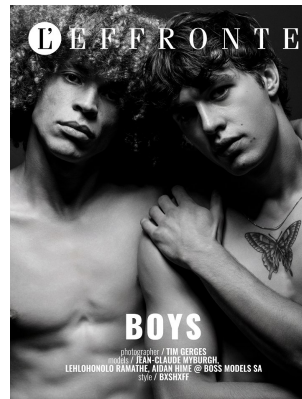

BOSS MODELS

JOHANNESBURG

JEAN - CLAUDE MYBURGH

Height: 184cm Chest: 95cm Waist: 78cm Shoe: 10 UK Hair: Light Brown Eyes: Brown

BOSS MODELS

JOHANNESBURG

JEAN - CLAUDE MYBURGH

Height: 184cm Chest: 95cm Waist: 78cm Shoe: 10 UK Hair: Light Brown Eyes: Brown