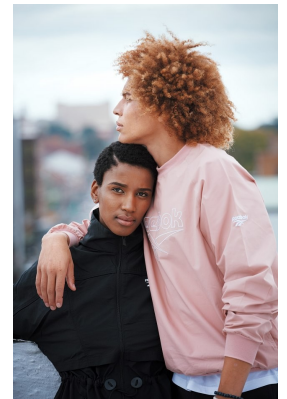

BOSS MODELS

JOHANNESBURG

JEAN - CLAUDE MYBURGH

Height: 184cm Chest: 95cm Waist: 78cm Shoe: 10 UK Hair: Light Brown Eyes: Brown

BOSS MODELS

JOHANNESBURG

JEAN - CLAUDE MYBURGH

Height: 184cm Chest: 95cm Waist: 78cm Shoe: 10 UK Hair: Light Brown Eyes: Brown