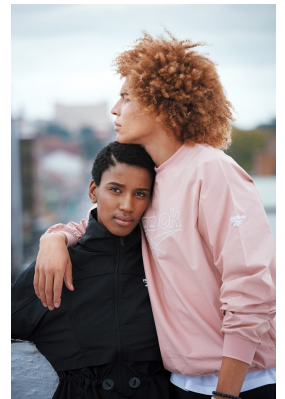

BOSS MODELS

JOHANNESBURG

JEAN - CLAUDE MYBURGH

Height: 184cm Chest: 95cm Waist: 78cm Shoe: 10 UK Hair: Light Brown Eyes: Brown

BOSS MODELS

JOHANNESBURG

JEAN - CLAUDE MYBURGH

Height: 184cm Chest: 95cm Waist: 78cm Shoe: 10 UK Hair: Light Brown Eyes: Brown