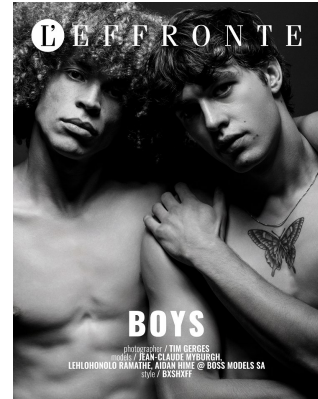

BOSS MODELS

JOHANNESBURG

JEAN - CLAUDE MYBURGH

Height: 184cm Chest: 95cm Waist: 78cm Shoe: 10 UK Hair: Light Brown Eyes: Brown

BOSS MODELS

JOHANNESBURG

JEAN - CLAUDE MYBURGH

Height: 184cm Chest: 95cm Waist: 78cm Shoe: 10 UK Hair: Light Brown Eyes: Brown