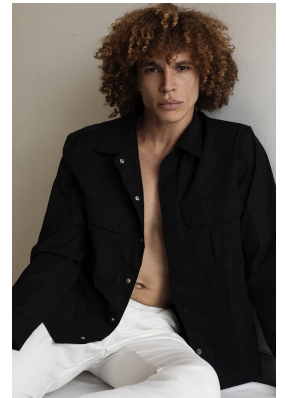

BOSS MODELS

JOHANNESBURG

JEAN - CLAUDE MYBURGH

Height: 184cm Chest: 95cm Waist: 78cm Shoe: 10 UK Hair: Light Brown Eyes: Brown

BOSS MODELS

JOHANNESBURG

JEAN - CLAUDE MYBURGH

Height: 184cm Chest: 95cm Waist: 78cm Shoe: 10 UK Hair: Light Brown Eyes: Brown