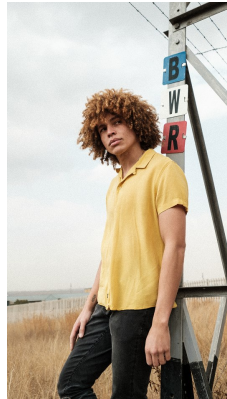

BOSS MODELS

JOHANNESBURG

JEAN - CLAUDE MYBURGH

Height: 184cm Chest: 95cm Waist: 78cm Shoe: 10 UK Hair: Light Brown Eyes: Brown

BOSS MODELS

JOHANNESBURG

JEAN - CLAUDE MYBURGH

Height: 184cm Chest: 95cm Waist: 78cm Shoe: 10 UK Hair: Light Brown Eyes: Brown