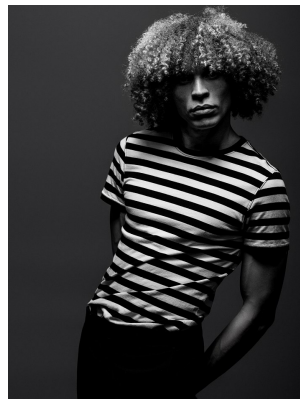

BOSS MODELS

JOHANNESBURG

JEAN - CLAUDE MYBURGH

Height: 184cm Chest: 95cm Waist: 78cm Shoe: 10 UK Hair: Light Brown Eyes: Brown

BOSS MODELS

JOHANNESBURG

JEAN - CLAUDE MYBURGH

Height: 184cm Chest: 95cm Waist: 78cm Shoe: 10 UK Hair: Light Brown Eyes: Brown