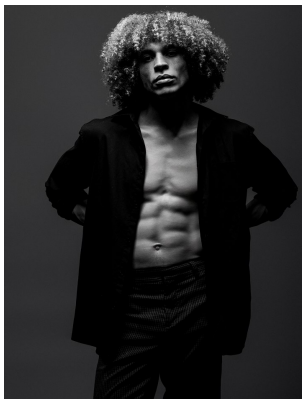

BOSS MODELS

JOHANNESBURG

JEAN - CLAUDE MYBURGH

Height: 184cm Chest: 95cm Waist: 78cm Shoe: 10 UK Hair: Light Brown Eyes: Brown

BOSS MODELS

JOHANNESBURG

JEAN - CLAUDE MYBURGH

Height: 184cm Chest: 95cm Waist: 78cm Shoe: 10 UK Hair: Light Brown Eyes: Brown