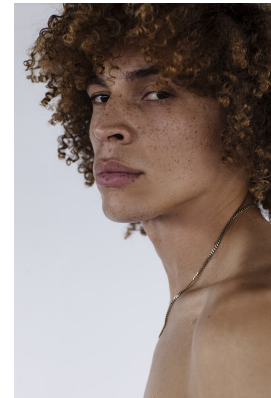

BOSS MODELS

JOHANNESBURG

JEAN - CLAUDE MYBURGH

Height: 184cm Chest: 95cm Waist: 78cm Shoe: 10 UK Hair: Light Brown Eyes: Brown

BOSS MODELS

JOHANNESBURG

JEAN - CLAUDE MYBURGH

Height: 184cm Chest: 95cm Waist: 78cm Shoe: 10 UK Hair: Light Brown Eyes: Brown