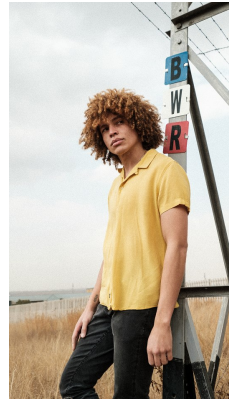

BOSS MODELS

JOHANNESBURG

JEAN - CLAUDE MYBURGH

Height: 184cm Chest: 95cm Waist: 78cm Shoe: 10 UK Hair: Light Brown Eyes: Brown

BOSS MODELS

JOHANNESBURG

JEAN - CLAUDE MYBURGH

Height: 184cm Chest: 95cm Waist: 78cm Shoe: 10 UK Hair: Light Brown Eyes: Brown