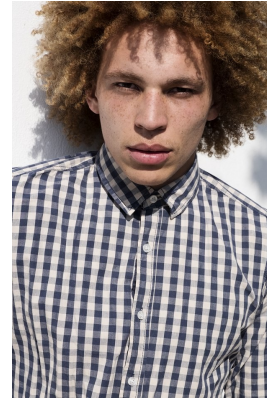

BOSS MODELS

JOHANNESBURG

JEAN - CLAUDE MYBURGH

Height: 184cm Chest: 95cm Waist: 78cm Shoe: 10 UK Hair: Light Brown Eyes: Brown

BOSS MODELS

JOHANNESBURG

JEAN - CLAUDE MYBURGH

Height: 184cm Chest: 95cm Waist: 78cm Shoe: 10 UK Hair: Light Brown Eyes: Brown