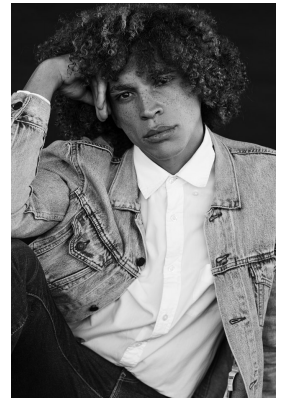

BOSS MODELS

JOHANNESBURG

JEAN - CLAUDE MYBURGH

Height: 184cm Chest: 95cm Waist: 78cm Shoe: 10 UK Hair: Light Brown Eyes: Brown

BOSS MODELS

JOHANNESBURG

JEAN - CLAUDE MYBURGH

Height: 184cm Chest: 95cm Waist: 78cm Shoe: 10 UK Hair: Light Brown Eyes: Brown