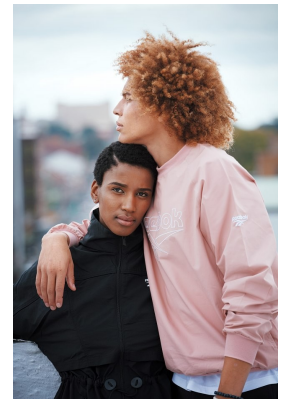

BOSS MODELS

JOHANNESBURG

JEAN - CLAUDE MYBURGH

Height: 184cm Chest: 95cm Waist: 78cm Shoe: 10 UK Hair: Light Brown Eyes: Brown

BOSS MODELS

JOHANNESBURG

JEAN - CLAUDE MYBURGH

Height: 184cm Chest: 95cm Waist: 78cm Shoe: 10 UK Hair: Light Brown Eyes: Brown