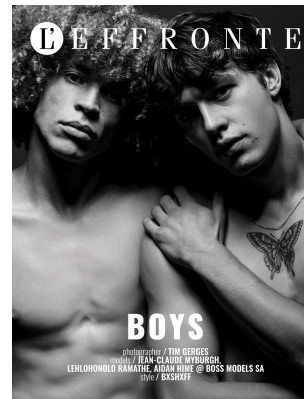

BOSS MODELS

JOHANNESBURG

JEAN - CLAUDE MYBURGH

Height: 184cm Chest: 95cm Waist: 78cm Shoe: 10 UK Hair: Light Brown Eyes: Brown

BOSS MODELS

JOHANNESBURG

JEAN - CLAUDE MYBURGH

Height: 184cm Chest: 95cm Waist: 78cm Shoe: 10 UK Hair: Light Brown Eyes: Brown