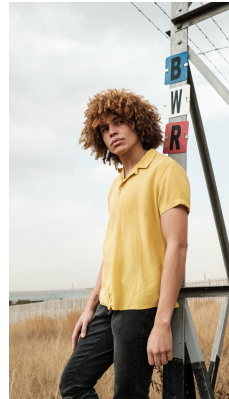

# BOSS MODELS

JOHANNESBURG

## JEAN - CLAUDE MYBURGH

Height: 184cm Chest: 95cm Waist: 78cm Shoe: 10 UK Hair: Light Brown Eyes: Brown