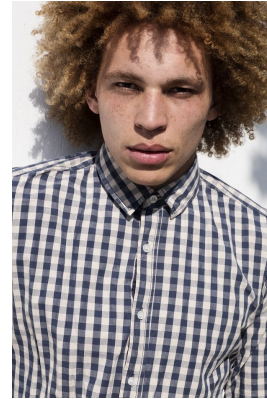

## JEAN - CLAUDE MYBURGH

Height: 184cm Chest: 95cm Waist: 78cm Shoe: 10 UK Hair: Light Brown Eyes: Brown

# BOSS MODELS

JOHANNESBURG

JEAN - CLAUDE MYBURGH

Height: 184cm Chest: 95cm Waist: 78cm Shoe: 10 UK Hair: Light Brown Eyes: Brown