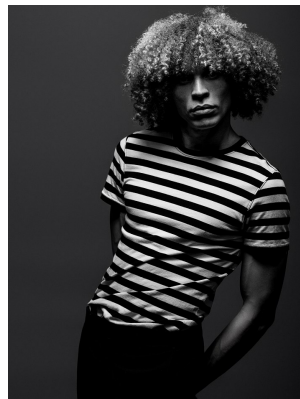

# BOSS MODELS

JOHANNESBURG

## JEAN - CLAUDE MYBURGH

Height: 184cm Chest: 95cm Waist: 78cm Shoe: 10 UK Hair: Light Brown Eyes: Brown