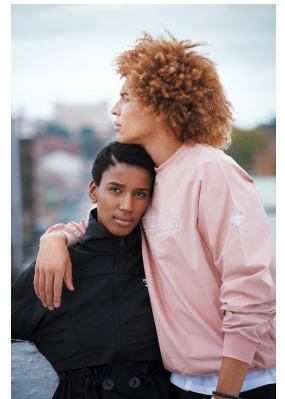

# BOSS MODELS

JOHANNESBURG

## JEAN - CLAUDE MYBURGH

Height: 184cm Chest: 95cm Waist: 78cm Shoe: 10 UK Hair: Light Brown Eyes: Brown