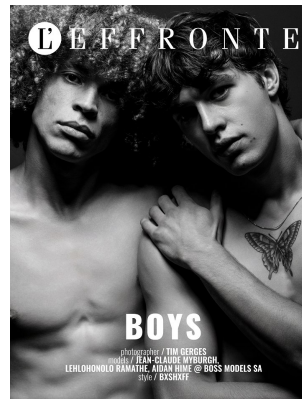

# BOSS MODELS

JOHANNESBURG

## JEAN - CLAUDE MYBURGH

Height: 184cm Chest: 95cm Waist: 78cm Shoe: 10 UK Hair: Light Brown Eyes: Brown