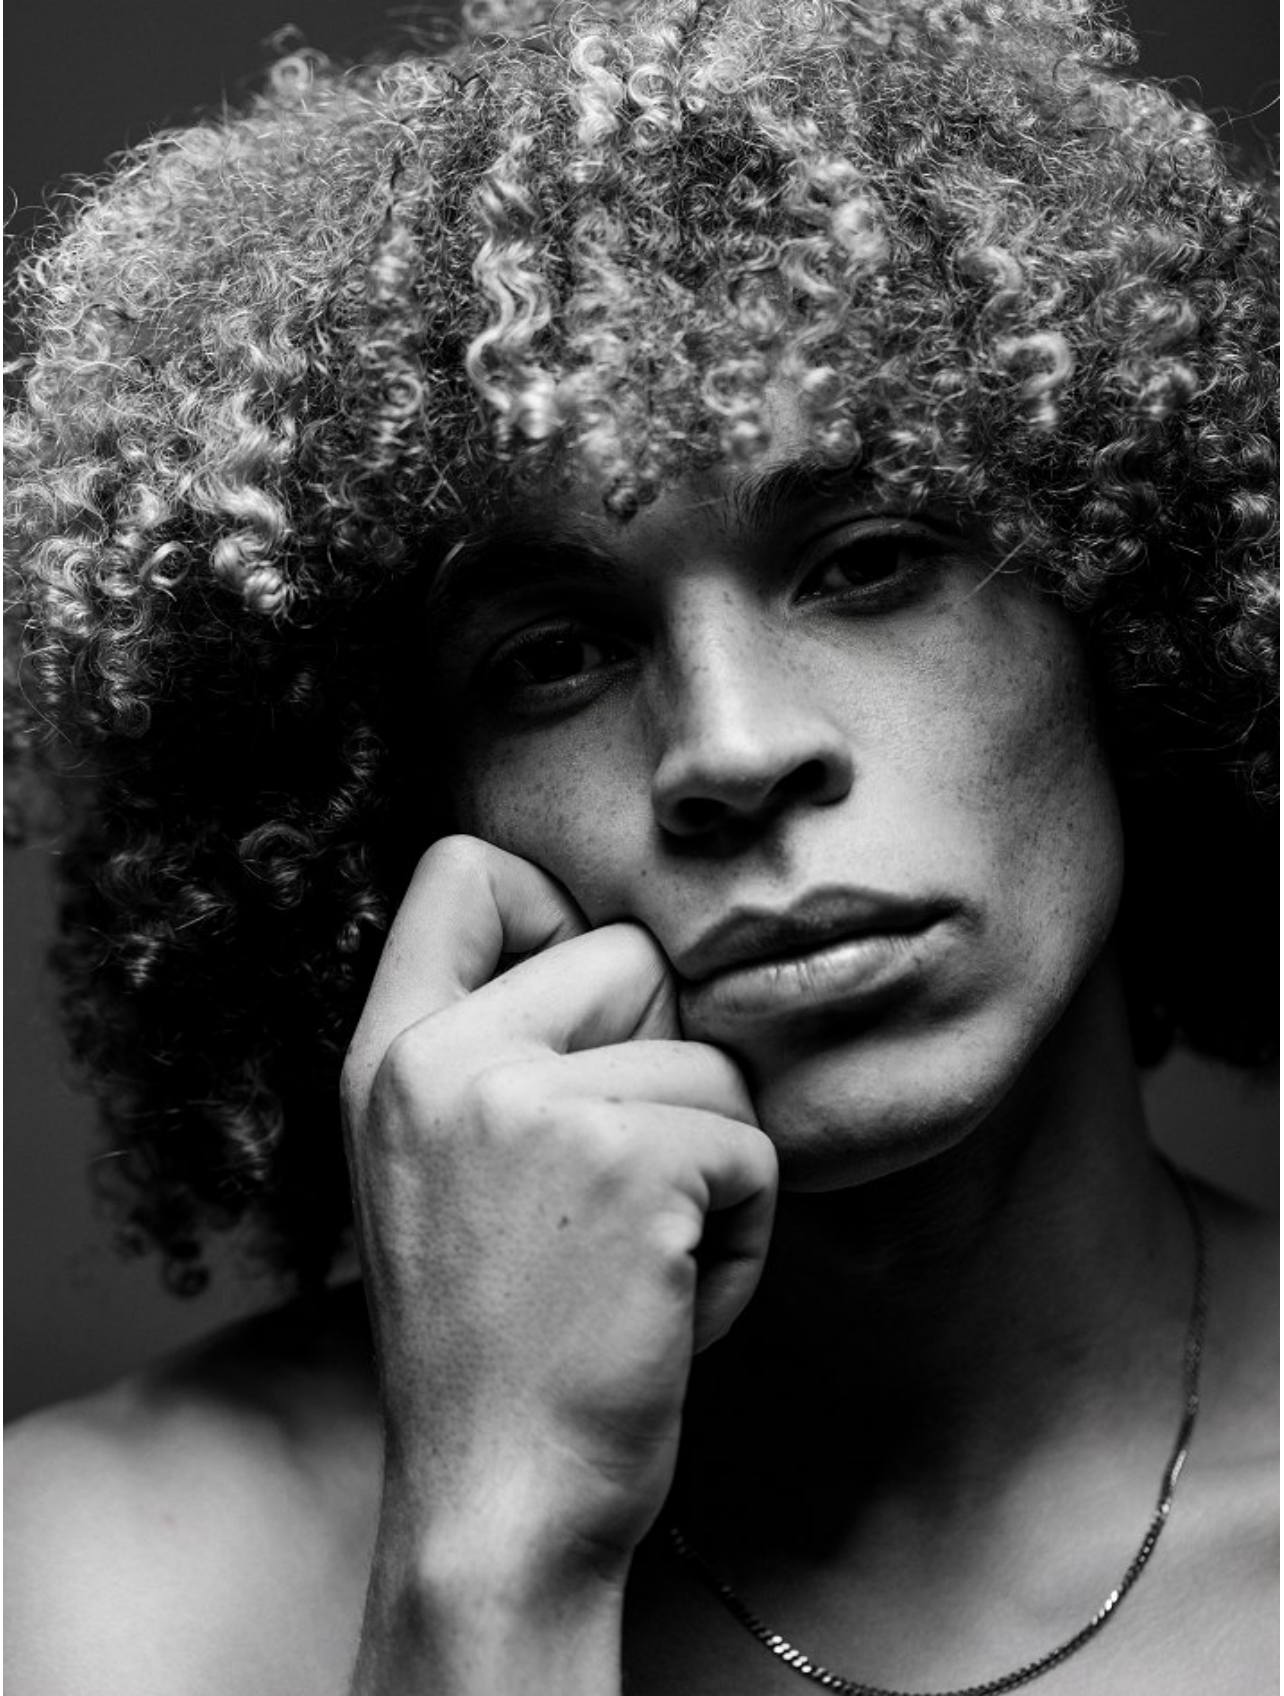

BOSS MODELS

JOHANNESBURG

JEAN - CLAUDE MYBURGH

Height: 184cm Chest: 95cm Waist: 78cm Shoe: 10 UK Hair: Light Brown Eyes: Brown