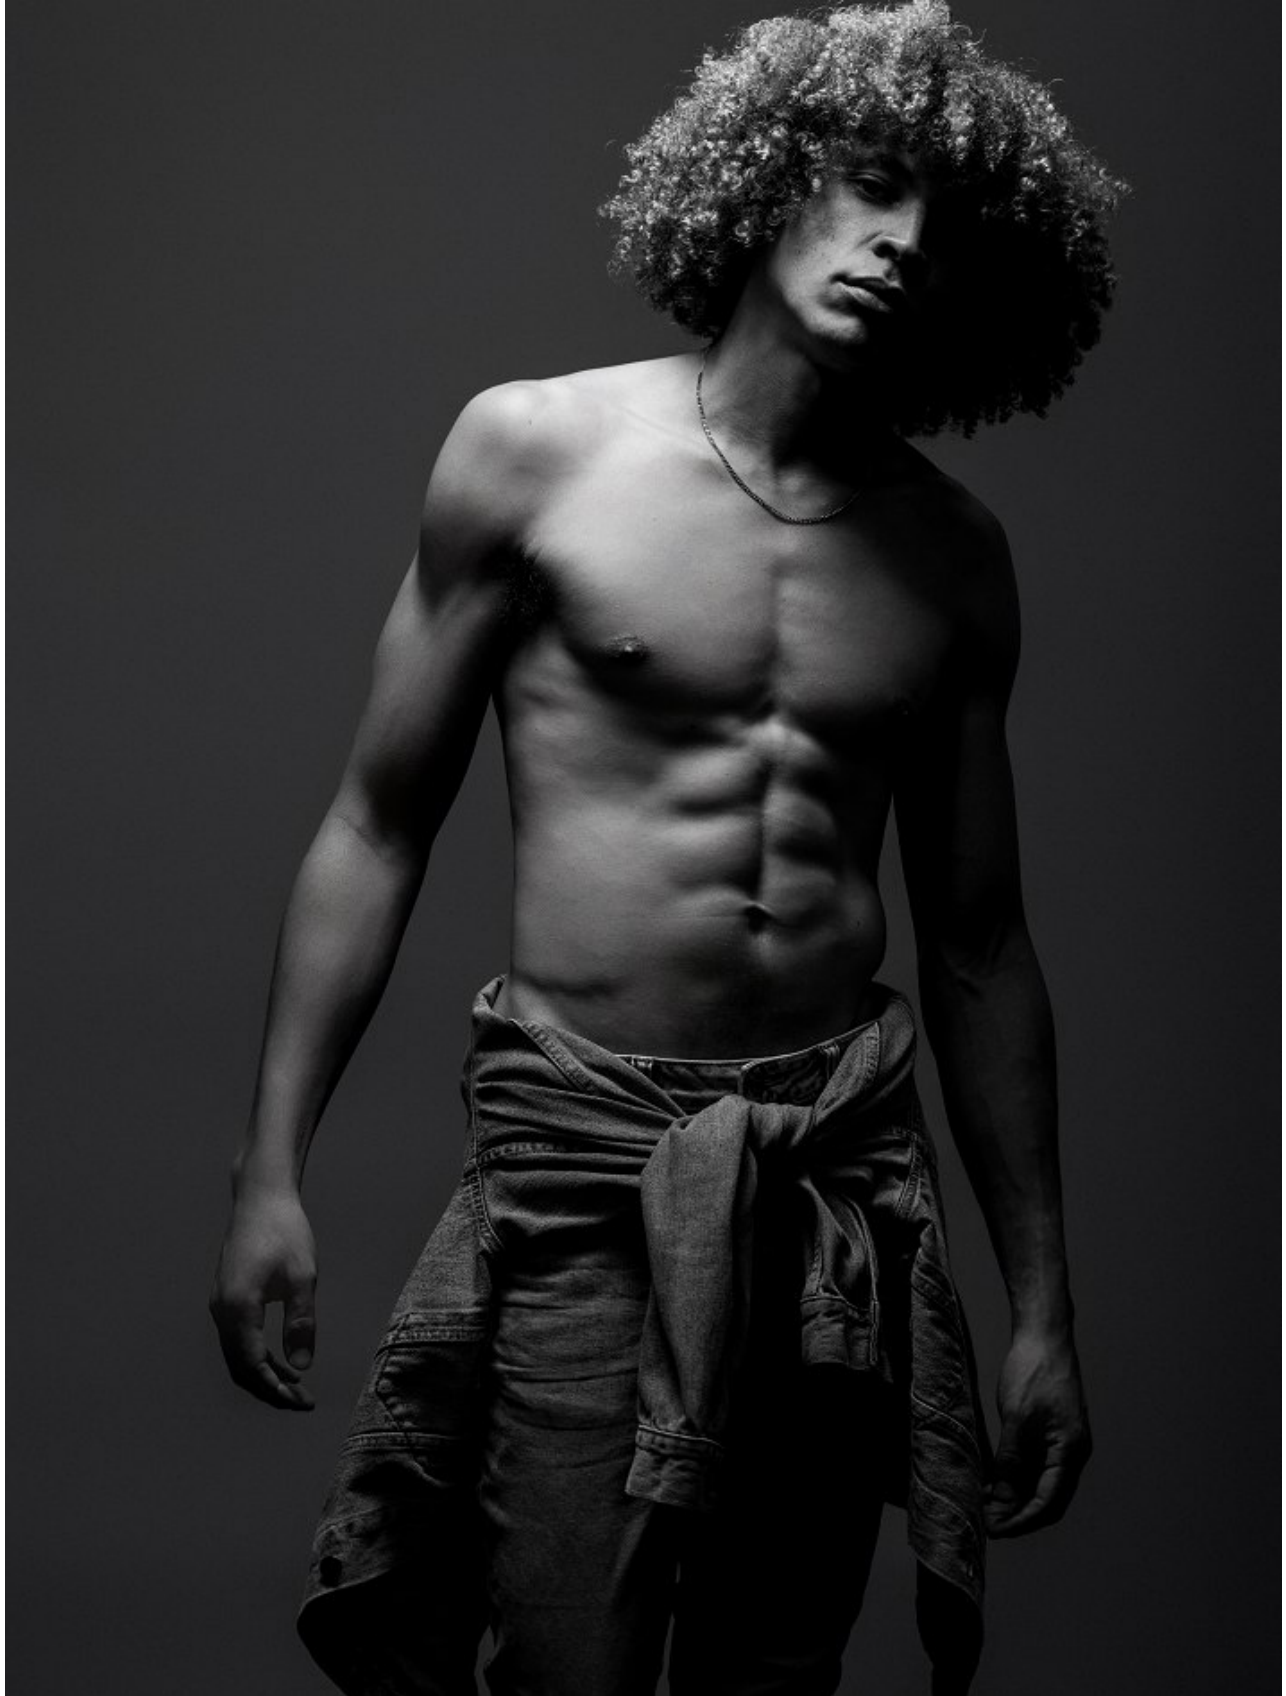

JEAN - CLAUDE MYBURGH

BOSS MODELS

JOHANNESBURG

Height: 184cm Chest: 95cm Waist: 78cm Shoe: 10 UK Hair: Light Brown Eyes: Brown