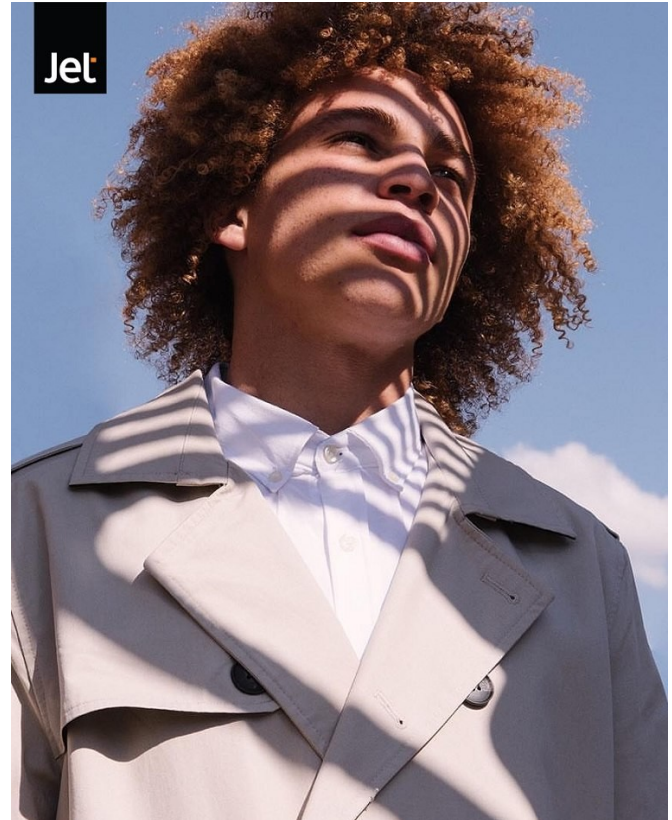

BOSS MODELS

JOHANNESBURG

JEAN - CLAUDE MYBURGH

Height: 184cm Chest: 95cm Waist: 78cm Shoe: 10 UK Hair: Light Brown Eyes: Brown