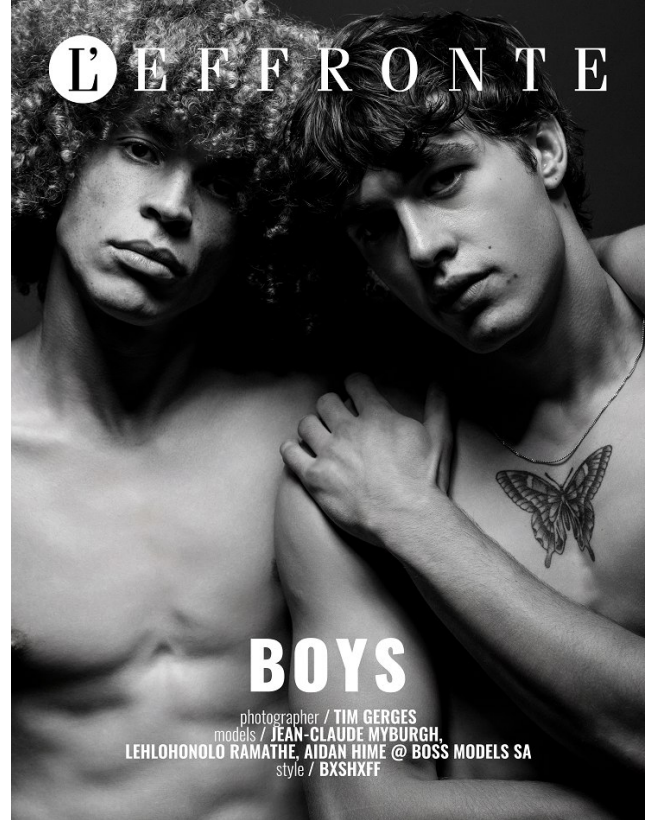

BOSS MODELS

JOHANNESBURG

JEAN - CLAUDE MYBURGH

Height: 184cm Chest: 95cm Waist: 78cm Shoe: 10 UK Hair: Light Brown Eyes: Brown