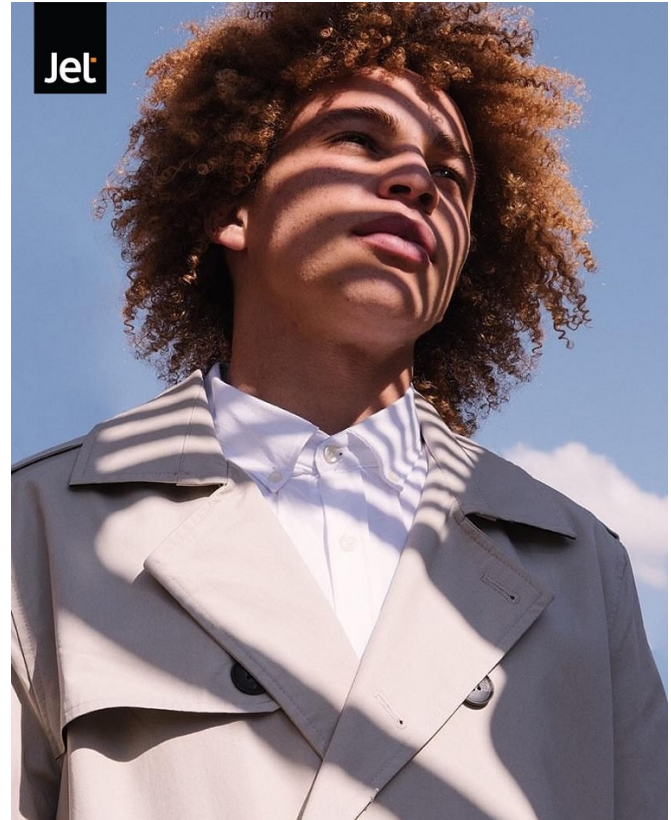

BOSS MODELS

JOHANNESBURG

JEAN - CLAUDE MYBURGH

Height: 184cm Chest: 95cm Waist: 78cm Shoe: 10 UK Hair: Light Brown Eyes: Brown