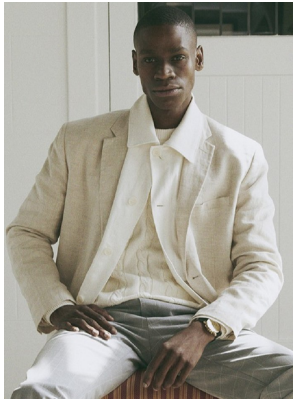

# BOSS MODELS

JOHANNESBURG

"FUTURE NOW"  
JOHANNESBURG

OFFBEAT SUAVE *Est. 1985*  
**THROWAWAY TWENTY**

OCT 2020  
CAPE TOWN

## LEHLOHONOLO RAMATHE

Height: 187cm Chest: 95cm Waist: 80cm Shoe: 9 UK Hair: Black Eyes: Brown