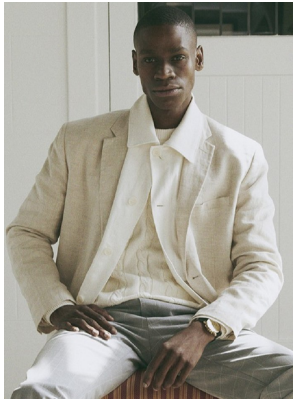

# BOSS MODELS

JOHANNESBURG

"FUTURE NOW"  
JOHANNESBURG

OFFBEAT SUAVE *Est. 1985*  
**THROWAWAY TWENTY**

OCT 2020  
CAPE TOWN

## LEHLOHONOLO RAMATHE

Height: 187cm Chest: 95cm Waist: 80cm Shoe: 9 UK Hair: Black Eyes: Brown