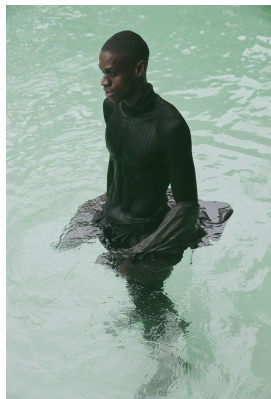

# BOSS MODELS

JOHANNESBURG

"FUTURE NOW"  
JOHANNESBURG

OFFBEAT SUAVE *Est. 1985*  
**THROWAWAY TWENTY**

OCT 2020  
CAPE TOWN

## LEHLOHONOLO RAMATHE

Height: 187cm Chest: 95cm Waist: 80cm Shoe: 9 UK Hair: Black Eyes: Brown

# BOSS MODELS

JOHANNESBURG

'FUTURE NOW'  
JOHANNESBURG

OFFBEAT SHAVE *EST. 1985*  
**THROWAWAY TWENTY**

OCT 2020  
CAPE TOWN