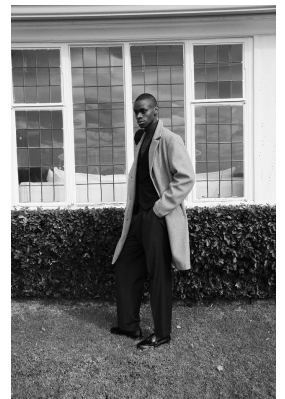

# BOSS MODELS

JOHANNESBURG

'FUTURE NOW'  
JOHANNESBURG

OFFBEAT SHAVE *EST. 1985*  
**THROWAWAY TWENTY**

OCT 2020  
CAPE TOWN