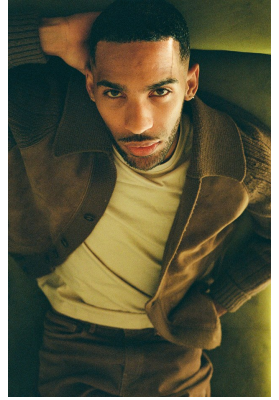

BOSS MODELS

JOHANNESBURG

MARCO RABIE

Height: 187cm Chest: 92cm Waist: 78cm Shoe: 10 UK Hair: Black Eyes: Brown

BOSS MODELS

JOHANNESBURG

MARCO RABIE

Height: 187cm Chest: 92cm Waist: 78cm Shoe: 10 UK Hair: Black Eyes: Brown

BOSS MODELS

JOHANNESBURG

MARCO RABIE

Height: 187cm Chest: 92cm Waist: 78cm Shoe: 10 UK Hair: Black Eyes: Brown