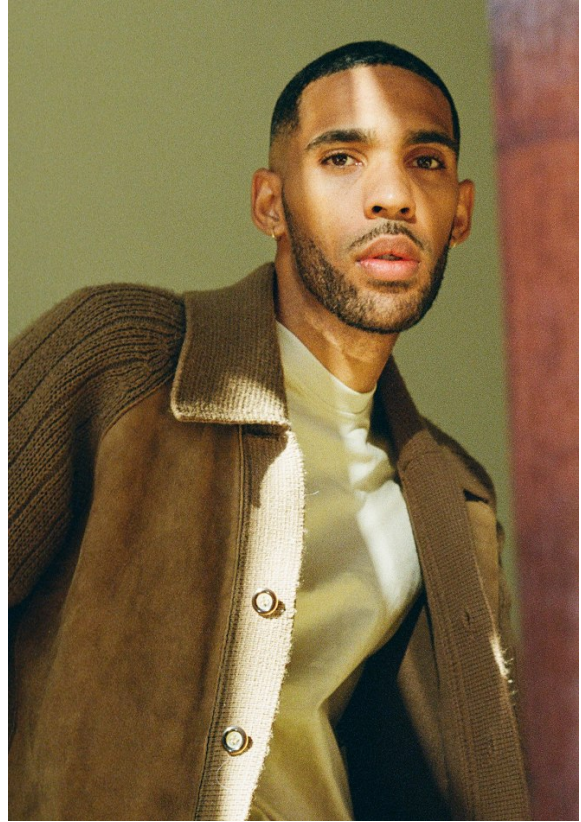

BOSS MODELS

JOHANNESBURG

MARCO RABIE

Height: 187cm Chest: 92cm Waist: 78cm Shoe: 10 UK Hair: Black Eyes: Brown

BOSS MODELS

JOHANNESBURG

MARCO RABIE

Height: 187cm Chest: 92cm Waist: 78cm Shoe: 10 UK Hair: Black Eyes: Brown