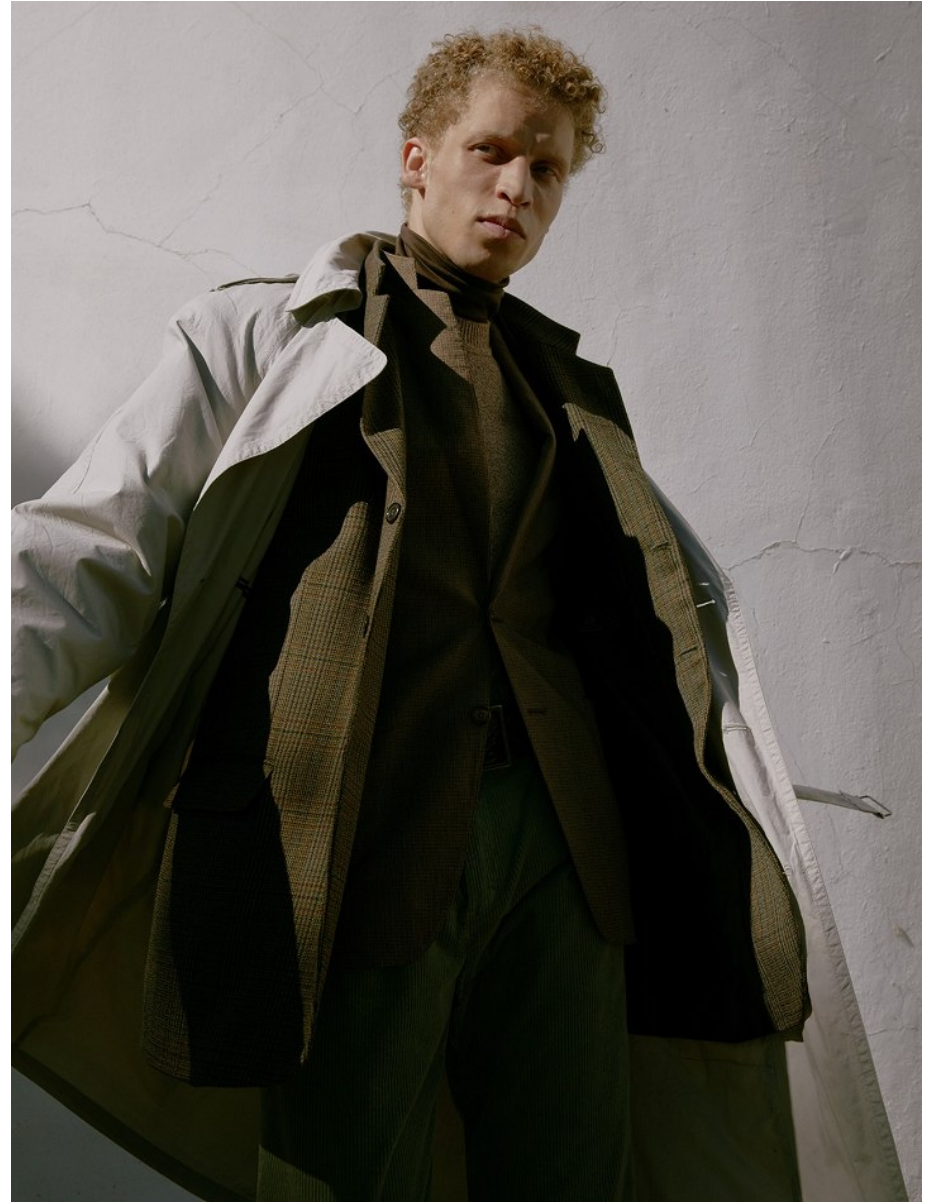

BOSS MODELS

JOHANNESBURG

CURTIS CORNWALL

Height: 183cm Chest: 92cm Waist: 76cm Suit: 38 Shoe: 9.5 UK Hair: Blonde Eyes: Blue/Green

BOSS MODELS

JOHANNESBURG

CURTIS CORNWALL

Height: 183cm Chest: 92cm Waist: 76cm Suit: 38 Shoe: 9.5 UK Hair: Blonde Eyes: Blue/Green