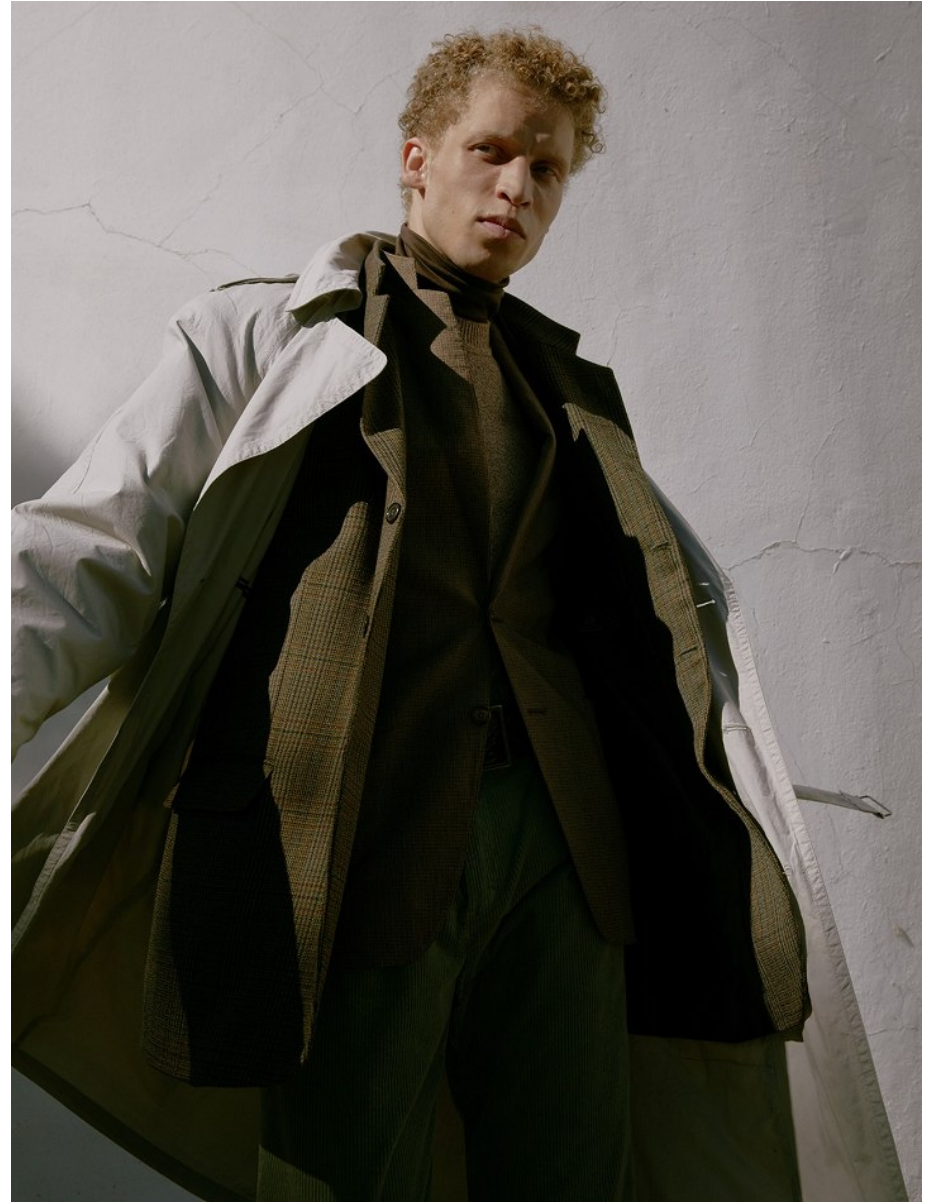

# BOSS MODELS

JOHANNESBURG

CURTIS CORNWALL

Height: 183cm Chest: 92cm Waist: 76cm Suit: 38 Shoe: 9.5 UK Hair: Blonde Eyes: Blue/Green