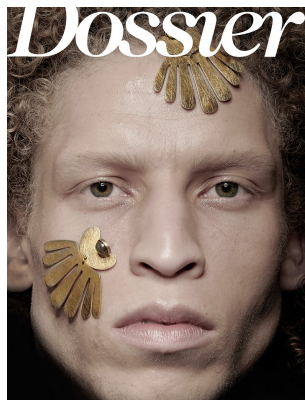

BOSS MODELS

JOHANNESBURG

'FUTURE NOW'
JOHANNESBURG

OFFBEAT SUAVE *Est. 1985*
THROWAWAYTWENTY

OCT 2020
CAPE TOWN

CURTIS CORNWALL

Height: 183cm Chest: 92cm Waist: 76cm Suit: 38 Shoe: 9.5 UK Hair: Blonde Eyes: Blue/Green

BOSS MODELS

JOHANNESBURG

"FUTURE NOW"
JOHANNESBURG

OFFBEAT SUAVE *Est. 1984*
THROWAWAY TWENTY

OCT 2020
CAPE TOWN

CURTIS CORNWALL

Height: 183cm Chest: 92cm Waist: 76cm Suit: 38 Shoe: 9.5 UK Hair: Blonde Eyes: Blue/Green

BOSS MODELS

JOHANNESBURG

CURTIS CORNWALL

Height: 183cm Chest: 92cm Waist: 76cm Suit: 38 Shoe: 9.5 UK Hair: Blonde Eyes: Blue/Green