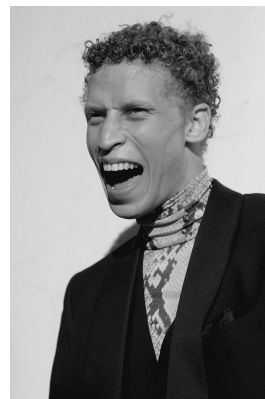

# BOSS MODELS

JOHANNESBURG

"FUTURE NOW"  
JOHANNESBURG

OFFBEAT SUAVE *Est. 1985*  
**THROWAWAY TWENTY**

OCT 2020  
CAPE TOWN