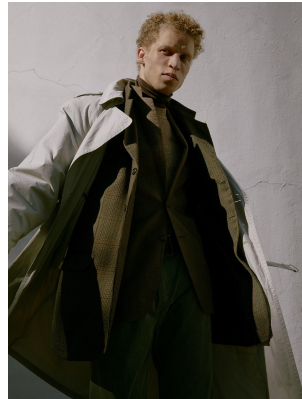

# BOSS MODELS

JOHANNESBURG

'FUTURE NOW'  
JOHANNESBURG

OFFBEAT SUAVE *Est. 1985*  
**THROWAWAYTWENTY**

OCT 2020  
CAPE TOWN

## CURTIS CORNWALL

Height: 183cm Chest: 92cm Waist: 76cm Suit: 38 Shoe: 9.5 UK Hair: Blonde Eyes: Blue/Green