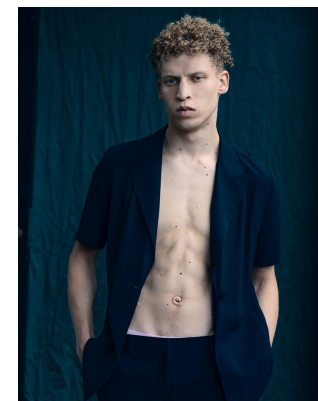

BOSS MODELS

JOHANNESBURG

'FUTURE NOW'
JOHANNESBURG

OFFBEAT SUAVE *Est. 1985*
THROWAWAYTWENTY

OCT 2020
CAPE TOWN

CURTIS CORNWALL

Height: 183cm Chest: 92cm Waist: 76cm Suit: 38 Shoe: 9.5 UK Hair: Blonde Eyes: Blue/Green

BOSS MODELS

JOHANNESBURG

"FUTURE NOW"
JOHANNESBURG

OFFBEAT SUAVE *Est. 1984*
THROWAWAY TWENTY

OCT 2020
CAPE TOWN

CURTIS CORNWALL

Height: 183cm Chest: 92cm Waist: 76cm Suit: 38 Shoe: 9.5 UK Hair: Blonde Eyes: Blue/Green

BOSS MODELS

JOHANNESBURG

CURTIS CORNWALL

Height: 183cm Chest: 92cm Waist: 76cm Suit: 38 Shoe: 9.5 UK Hair: Blonde Eyes: Blue/Green