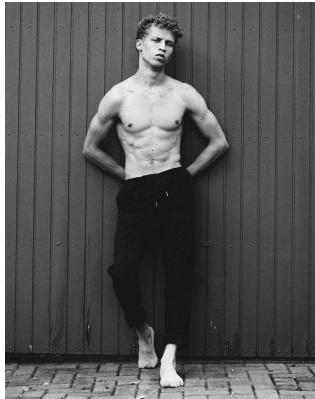

BOSS MODELS

JOHANNESBURG

'FUTURE NOW'
JOHANNESBURG

OFFBEAT SUAVE *Est. 1985*
THROWAWAYTWENTY

OCT 2020
CAPE TOWN

CURTIS CORNWALL

Height: 183cm Chest: 92cm Waist: 76cm Suit: 38 Shoe: 9.5 UK Hair: Blonde Eyes: Blue/Green

BOSS MODELS

JOHANNESBURG

"FUTURE NOW"
JOHANNESBURG

OFFBEAT SUAVE *Est. 1984*
THROWAWAY TWENTY

OCT 2020
CAPE TOWN

CURTIS CORNWALL

Height: 183cm Chest: 92cm Waist: 76cm Suit: 38 Shoe: 9.5 UK Hair: Blonde Eyes: Blue/Green

BOSS MODELS

JOHANNESBURG

CURTIS CORNWALL

Height: 183cm Chest: 92cm Waist: 76cm Suit: 38 Shoe: 9.5 UK Hair: Blonde Eyes: Blue/Green