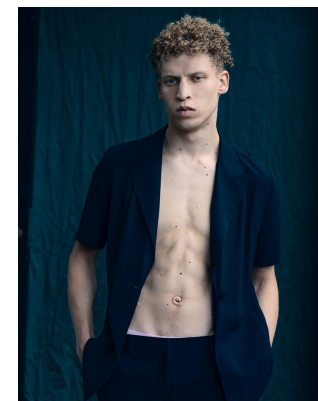

# BOSS MODELS

JOHANNESBURG

'FUTURE NOW'  
JOHANNESBURG

OFFBEAT SUAVE *Est. 1985*  
**THROWAWAYTWENTY**

OCT 2020  
CAPE TOWN

## CURTIS CORNWALL

Height: 183cm Chest: 92cm Waist: 76cm Suit: 38 Shoe: 9.5 UK Hair: Blonde Eyes: Blue/Green

# BOSS MODELS

JOHANNESBURG

"FUTURE NOW"  
JOHANNESBURG

OFFBEAT SUAVE *Est. 1984*  
**THROWAWAY TWENTY**

OCT 2020  
CAPE TOWN