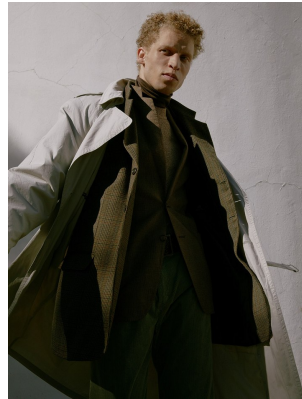

BOSS MODELS

JOHANNESBURG

'FUTURE NOW'
JOHANNESBURG

OFFBEAT SUAVE *Est. 1985*
THROWAWAYTWENTY

OCT 2020
CAPE TOWN

CURTIS CORNWALL

Height: 183cm Chest: 92cm Waist: 76cm Suit: 38 Shoe: 9.5 UK Hair: Blonde Eyes: Blue/Green

BOSS MODELS

JOHANNESBURG

"FUTURE NOW"
JOHANNESBURG

OFFBEAT SUAVE *Est. 1984*
THROWAWAY TWENTY

OCT 2020
CAPE TOWN

CURTIS CORNWALL

Height: 183cm Chest: 92cm Waist: 76cm Suit: 38 Shoe: 9.5 UK Hair: Blonde Eyes: Blue/Green

BOSS MODELS

JOHANNESBURG

CURTIS CORNWALL

Height: 183cm Chest: 92cm Waist: 76cm Suit: 38 Shoe: 9.5 UK Hair: Blonde Eyes: Blue/Green