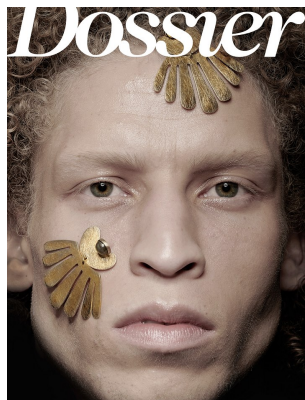

# BOSS MODELS

JOHANNESBURG

'FUTURE NOW'  
JOHANNESBURG

OFFBEAT SUAVE *Est. 1985*  
**THROWAWAYTWENTY**

OCT 2020  
CAPE TOWN

## CURTIS CORNWALL

Height: 183cm Chest: 92cm Waist: 76cm Suit: 38 Shoe: 9.5 UK Hair: Blonde Eyes: Blue/Green