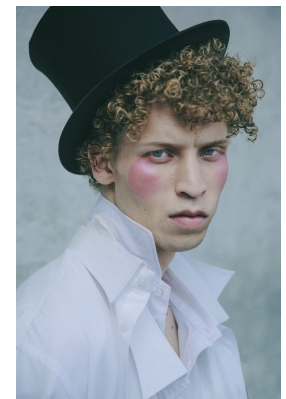

BOSS MODELS

JOHANNESBURG

'FUTURE NOW'
JOHANNESBURG

OFFBEAT SUAVE *Est. 1985*
THROWAWAYTWENTY

OCT 2020
CAPE TOWN

CURTIS CORNWALL

Height: 183cm Chest: 92cm Waist: 76cm Suit: 38 Shoe: 9.5 UK Hair: Blonde Eyes: Blue/Green

BOSS MODELS

JOHANNESBURG

"FUTURE NOW"
JOHANNESBURG

OFFBEAT SUAVE *Est. 1984*
THROWAWAY TWENTY

OCT 2020
CAPE TOWN

CURTIS CORNWALL

Height: 183cm Chest: 92cm Waist: 76cm Suit: 38 Shoe: 9.5 UK Hair: Blonde Eyes: Blue/Green

BOSS MODELS

JOHANNESBURG

CURTIS CORNWALL

Height: 183cm Chest: 92cm Waist: 76cm Suit: 38 Shoe: 9.5 UK Hair: Blonde Eyes: Blue/Green