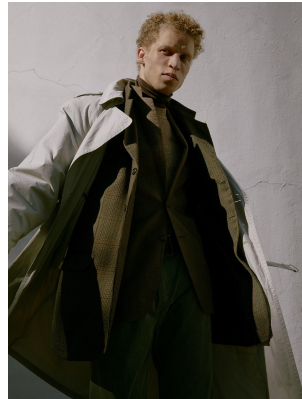

BOSS MODELS

JOHANNESBURG

'FUTURE NOW'
JOHANNESBURG

OFFBEAT SUAVE *Est. 1985*
THROWAWAYTWENTY

OCT 2020
CAPE TOWN

CURTIS CORNWALL

Height: 183cm Chest: 92cm Waist: 76cm Suit: 38 Shoe: 9.5 UK Hair: Blonde Eyes: Blue/Green

BOSS MODELS

JOHANNESBURG

"FUTURE NOW"
JOHANNESBURG

OFFBEAT SUAVE *Est. 1985*
THROWAWAY TWENTY

OCT 2020
CAPE TOWN

CURTIS CORNWALL

Height: 183cm Chest: 92cm Waist: 76cm Suit: 38 Shoe: 9.5 UK Hair: Blonde Eyes: Blue/Green

BOSS MODELS

JOHANNESBURG

CURTIS CORNWALL

Height: 183cm Chest: 92cm Waist: 76cm Suit: 38 Shoe: 9.5 UK Hair: Blonde Eyes: Blue/Green