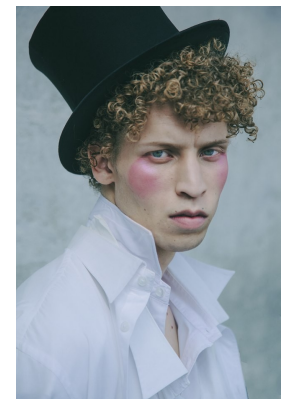

# BOSS MODELS

JOHANNESBURG

'FUTURE NOW'  
JOHANNESBURG

OFFBEAT SUAVE *Est. 1985*  
**THROWAWAYTWENTY**

OCT 2020  
CAPE TOWN

## CURTIS CORNWALL

Height: 183cm Chest: 92cm Waist: 76cm Suit: 38 Shoe: 9.5 UK Hair: Blonde Eyes: Blue/Green

# BOSS MODELS

JOHANNESBURG

"FUTURE NOW"  
JOHANNESBURG

OFFBEAT SUAVE *Est. 1984*  
**THROWAWAY TWENTY**

OCT 2020  
CAPE TOWN