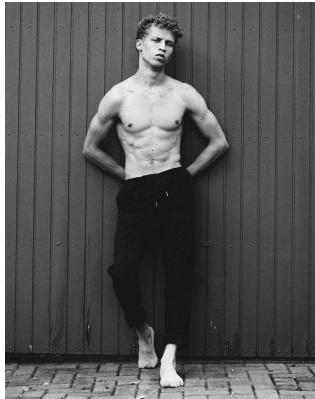

# BOSS MODELS

JOHANNESBURG

'FUTURE NOW'  
JOHANNESBURG

OFFBEAT SUAVE *Est. 1985*  
**THROWAWAYTWENTY**

OCT 2020  
CAPE TOWN

## CURTIS CORNWALL

Height: 183cm Chest: 92cm Waist: 76cm Suit: 38 Shoe: 9.5 UK Hair: Blonde Eyes: Blue/Green

# BOSS MODELS

JOHANNESBURG

"FUTURE NOW"  
JOHANNESBURG

OFFBEAT SUAVE *Est. 1984*  
**THROWAWAY TWENTY**

OCT 2020  
CAPE TOWN