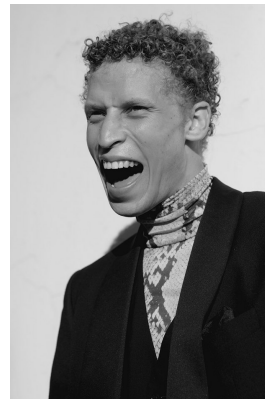

BOSS MODELS

JOHANNESBURG

'FUTURE NOW'
JOHANNESBURG

OFFBEAT SUAVE *Est. 1985*
THROWAWAYTWENTY

OCT 2020
CAPE TOWN

CURTIS CORNWALL

Height: 183cm Chest: 92cm Waist: 76cm Suit: 38 Shoe: 9.5 UK Hair: Blonde Eyes: Blue/Green

BOSS MODELS

JOHANNESBURG

"FUTURE NOW"
JOHANNESBURG

OFFBEAT SUAVE *Est. 1985*
THROWAWAY TWENTY

OCT 2020
CAPE TOWN

CURTIS CORNWALL

Height: 183cm Chest: 92cm Waist: 76cm Suit: 38 Shoe: 9.5 UK Hair: Blonde Eyes: Blue/Green