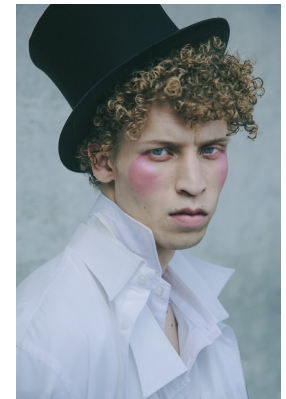

BOSS MODELS

JOHANNESBURG

'FUTURE NOW'
JOHANNESBURG

OFFBEAT SUAVE *Est. 1985*
THROWAWAYTWENTY

OCT 2020
CAPE TOWN

CURTIS CORNWALL

Height: 183cm Chest: 92cm Waist: 76cm Suit: 38 Shoe: 9.5 UK Hair: Blonde Eyes: Blue/Green

BOSS MODELS

JOHANNESBURG

"FUTURE NOW"
JOHANNESBURG

OFFBEAT SUAVE *Est. 1985*
THROWAWAY TWENTY

OCT 2020
CAPE TOWN

CURTIS CORNWALL

Height: 183cm Chest: 92cm Waist: 76cm Suit: 38 Shoe: 9.5 UK Hair: Blonde Eyes: Blue/Green

BOSS MODELS

JOHANNESBURG

CURTIS CORNWALL

Height: 183cm Chest: 92cm Waist: 76cm Suit: 38 Shoe: 9.5 UK Hair: Blonde Eyes: Blue/Green