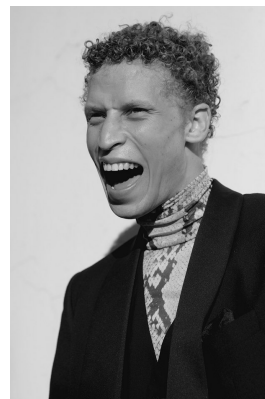

# BOSS MODELS

JOHANNESBURG

"FUTURE NOW"  
JOHANNESBURG

OFFBEAT SUAVE *Est. 1984*  
**THROWAWAY TWENTY**

OCT 2020  
CAPE TOWN