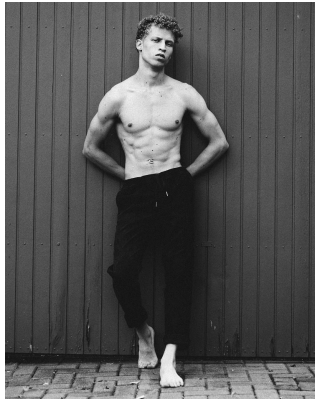

# BOSS MODELS

JOHANNESBURG

'FUTURE NOW'  
JOHANNESBURG

OFFBEAT SUAVE *Est. 1985*  
**THROWAWAYTWENTY**

OCT 2020  
CAPE TOWN

## CURTIS CORNWALL

Height: 183cm Chest: 92cm Waist: 76cm Suit: 38 Shoe: 9.5 UK Hair: Blonde Eyes: Blue/Green

# BOSS MODELS

JOHANNESBURG

"FUTURE NOW"  
JOHANNESBURG

OFFBEAT SUAVE *Est. 1985*  
**THROWAWAY TWENTY**

OCT 2020  
CAPE TOWN