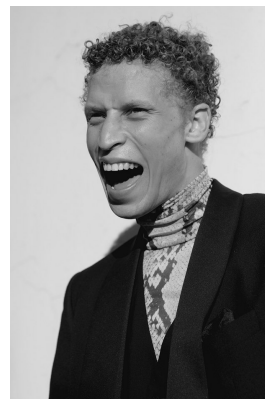

BOSS MODELS

JOHANNESBURG

'FUTURE NOW'
JOHANNESBURG

OFFBEAT SUAVE *Est. 1985*
THROWAWAYTWENTY

OCT 2020
CAPE TOWN

CURTIS CORNWALL

Height: 183cm Chest: 92cm Waist: 76cm Suit: 38 Shoe: 9.5 UK Hair: Blonde Eyes: Blue/Green

BOSS MODELS

JOHANNESBURG

"FUTURE NOW"
JOHANNESBURG

OFFBEAT SUAVE *Est. 1984*
THROWAWAY TWENTY

OCT 2020
CAPE TOWN

CURTIS CORNWALL

Height: 183cm Chest: 92cm Waist: 76cm Suit: 38 Shoe: 9.5 UK Hair: Blonde Eyes: Blue/Green