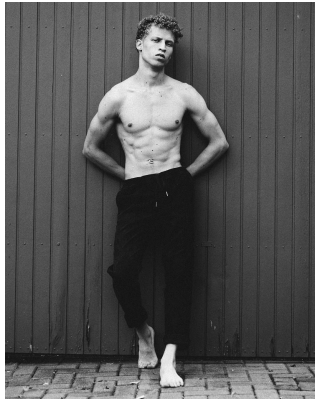

BOSS MODELS

JOHANNESBURG

'FUTURE NOW'
JOHANNESBURG

OFFBEAT SUAVE *Est. 1985*
THROWAWAYTWENTY

OCT 2020
CAPE TOWN

CURTIS CORNWALL

Height: 183cm Chest: 92cm Waist: 76cm Suit: 38 Shoe: 9.5 UK Hair: Blonde Eyes: Blue/Green

BOSS MODELS

JOHANNESBURG

"FUTURE NOW"
JOHANNESBURG

OFFBEAT SUAVE *Est. 1985*
THROWAWAY TWENTY

OCT 2020
CAPE TOWN

CURTIS CORNWALL

Height: 183cm Chest: 92cm Waist: 76cm Suit: 38 Shoe: 9.5 UK Hair: Blonde Eyes: Blue/Green

BOSS MODELS

JOHANNESBURG

CURTIS CORNWALL

Height: 183cm Chest: 92cm Waist: 76cm Suit: 38 Shoe: 9.5 UK Hair: Blonde Eyes: Blue/Green