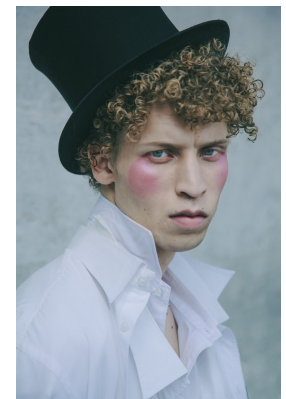

# BOSS MODELS

JOHANNESBURG

'FUTURE NOW'  
JOHANNESBURG

OFFBEAT SUAVE *Est. 1985*  
**THROWAWAYTWENTY**

OCT 2020  
CAPE TOWN

## CURTIS CORNWALL

Height: 183cm Chest: 92cm Waist: 76cm Suit: 38 Shoe: 9.5 UK Hair: Blonde Eyes: Blue/Green

# BOSS MODELS

JOHANNESBURG

"FUTURE NOW"  
JOHANNESBURG

OFFBEAT SUAVE *Est. 1985*  
**THROWAWAY TWENTY**

OCT 2020  
CAPE TOWN