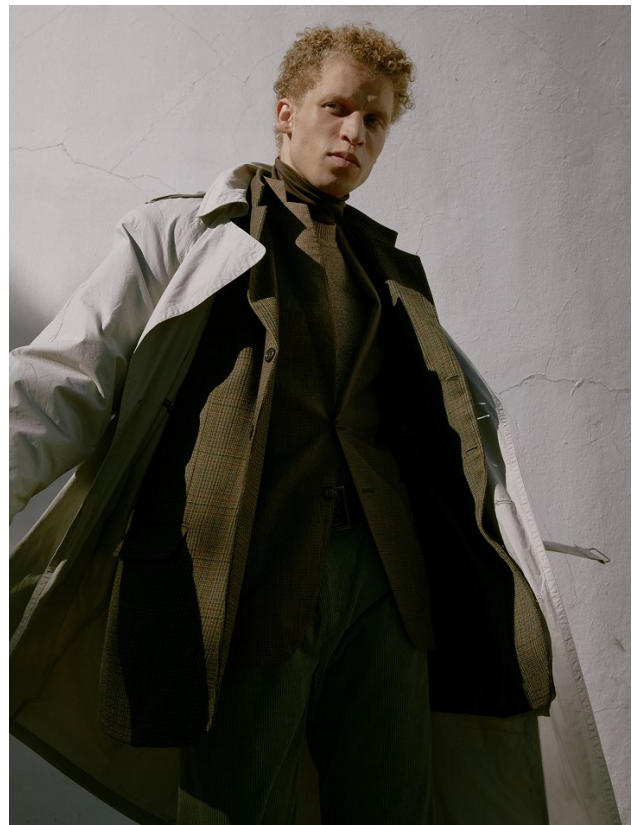

BOSS MODELS

JOHANNESBURG

CURTIS CORNWALL

Height: 183cm Chest: 92cm Waist: 76cm Suit: 38 Shoe: 9.5 UK Hair: Blonde Eyes: Blue/Green

BOSS MODELS

JOHANNESBURG

CURTIS CORNWALL

Height: 183cm Chest: 92cm Waist: 76cm Suit: 38 Shoe: 9.5 UK Hair: Blonde Eyes: Blue/Green

BOSS MODELS

JOHANNESBURG

THROWAWAY TWENTY 'FUTURE NOW' | SUSTAINABLE MENSWEAR CAPSULE

'FUTURE NOW'
JOHANNESBURG

OFFBEAT SUAVE *Est. MMXV*
THROWAWAY TWENTY

OCT 2020
CAPE TOWN

CURTIS CORNWALL

Height: 183cm Chest: 92cm Waist: 76cm Suit: 38 Shoe: 9.5 UK Hair: Blonde Eyes: Blue/Green