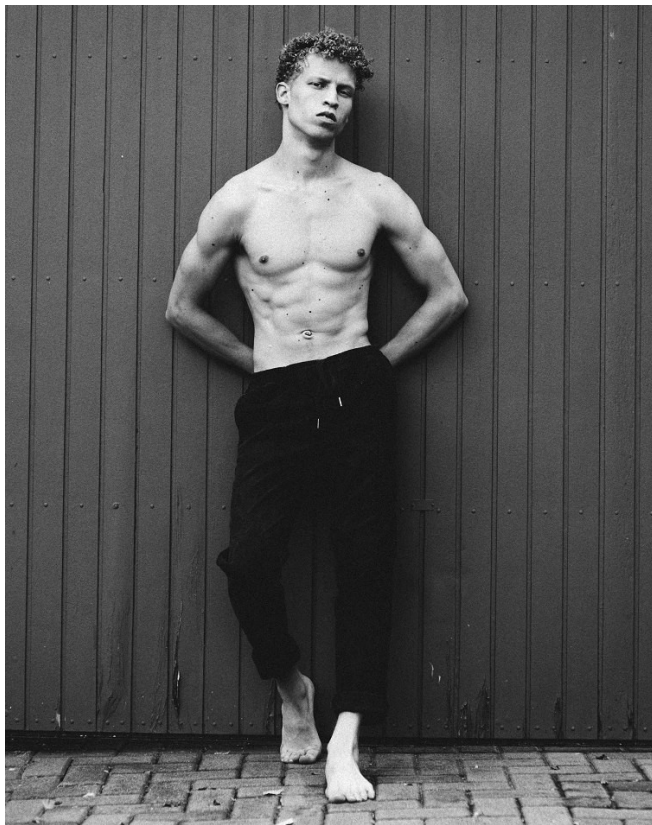

# BOSS MODELS

JOHANNESBURG

## CURTIS CORNWALL

Height: 183cm Chest: 92cm Waist: 76cm Suit: 38 Shoe: 9.5 UK Hair: Blonde Eyes: Blue/Green

# BOSS MODELS

JOHANNESBURG

CURTIS CORNWALL

Height: 183cm Chest: 92cm Waist: 76cm Suit: 38 Shoe: 9.5 UK Hair: Blonde Eyes: Blue/Green

# BOSS MODELS

JOHANNESBURG

THROWAWAY TWENTY 'FUTURE NOW' | SUSTAINABLE MENSWEAR CAPSULE

'FUTURE NOW'  
JOHANNESBURG

OFFBEAT SUAVE *Est. MMXV*  
**THROWAWAY TWENTY**

OCT 2020  
CAPE TOWN

**CURTIS CORNWALL**

Height: 183cm Chest: 92cm Waist: 76cm Suit: 38 Shoe: 9.5 UK Hair: Blonde Eyes: Blue/Green