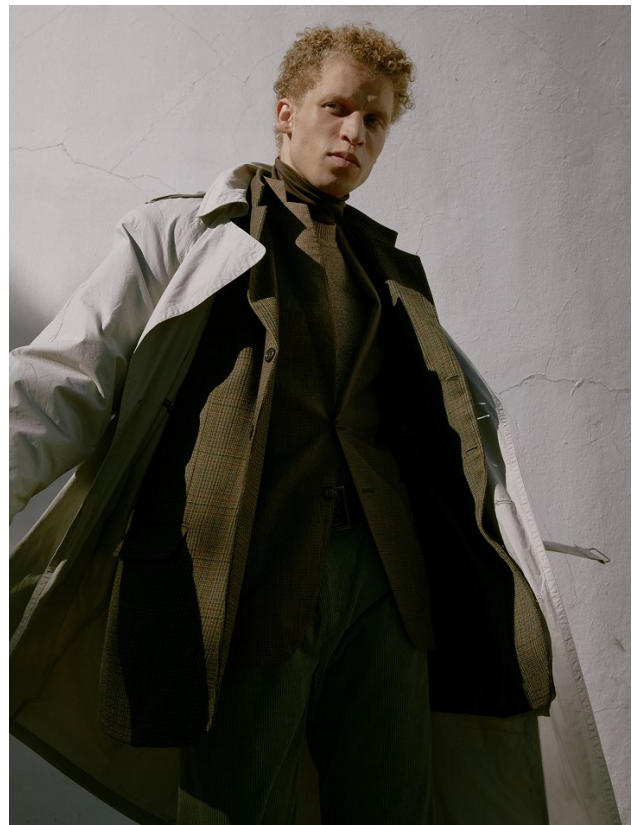

# BOSS MODELS

JOHANNESBURG

## CURTIS CORNWALL

Height: 183cm Chest: 92cm Waist: 76cm Suit: 38 Shoe: 9.5 UK Hair: Blonde Eyes: Blue/Green