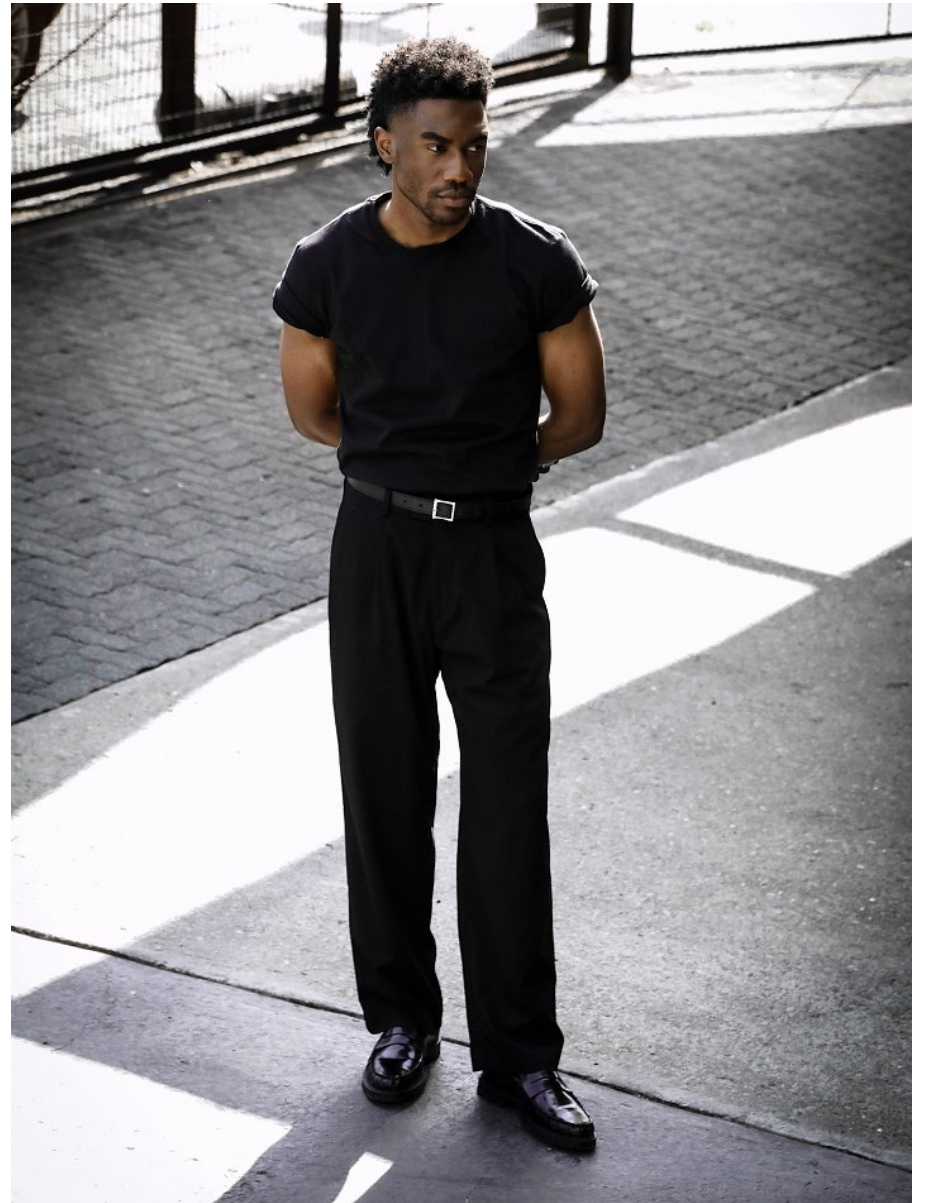

BOSS MODELS

JOHANNESBURG

ANDY TSHIZUBU

Height: 182cm Chest: 93cm Waist: 76cm Suit: 40 L Shoe: 9 UK Hair: Brown Eyes: Brown