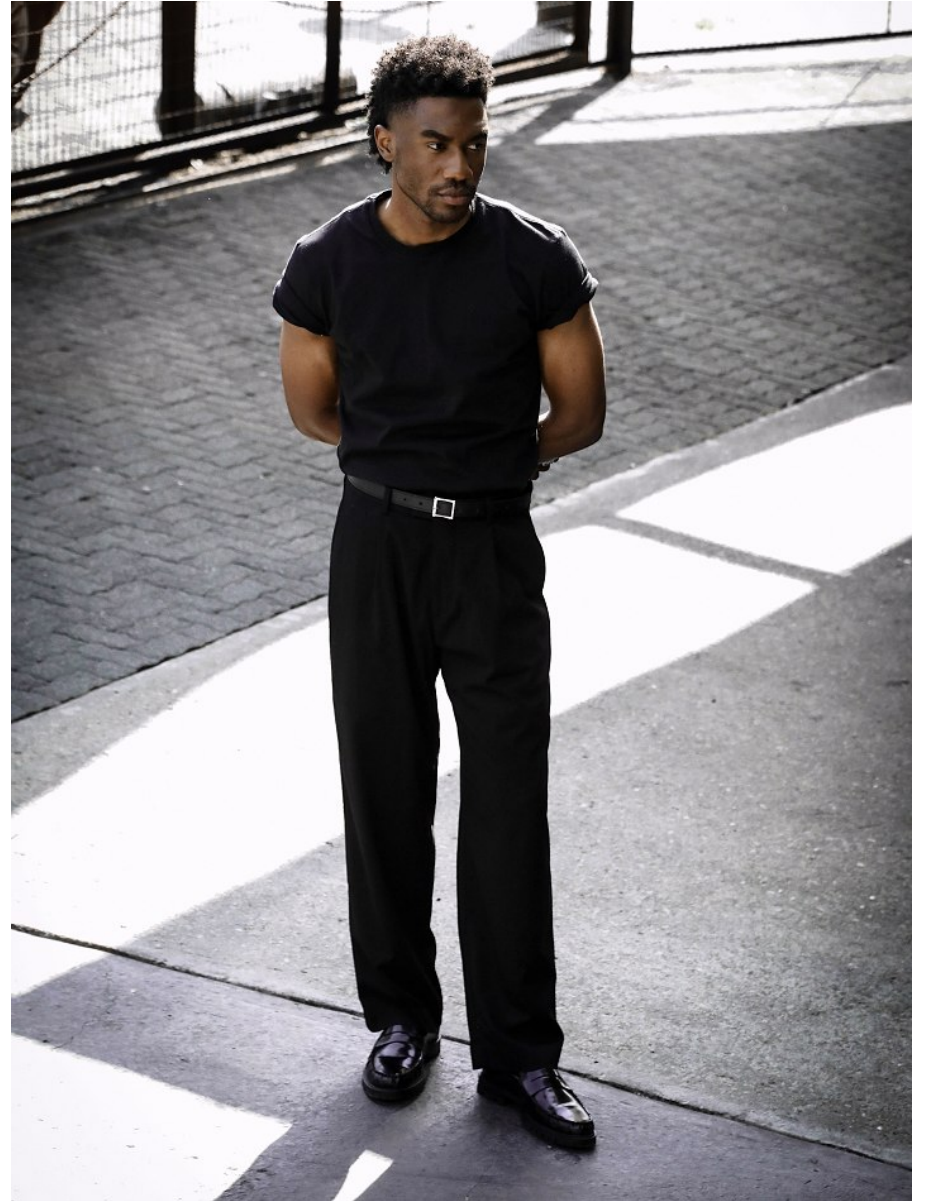

BOSS MODELS

JOHANNESBURG

ANDY TSHIZUBU

Height: 182cm Chest: 93cm Waist: 76cm Suit: 40 L Shoe: 9 UK Hair: Brown Eyes: Brown