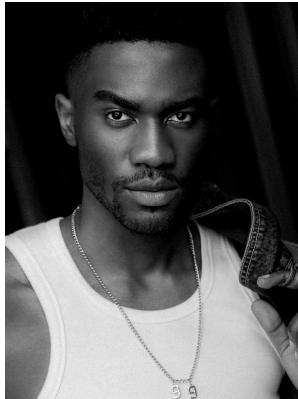

BOSS MODELS

JOHANNESBURG

ANDY TSHIZUBU

Height: 182cm Chest: 93cm Waist: 76cm Suit: 40 L Shoe: 9 UK Hair: Brown Eyes: Brown

BOSS MODELS

JOHANNESBURG

ANDY TSHIZUBU

Height: 182cm Chest: 93cm Waist: 76cm Suit: 40 L Shoe: 9 UK Hair: Brown Eyes: Brown

BOSS MODELS

JOHANNESBURG

ANDY TSHIZUBU

Height: 182cm Chest: 93cm Waist: 76cm Suit: 40 L Shoe: 9 UK Hair: Brown Eyes: Brown