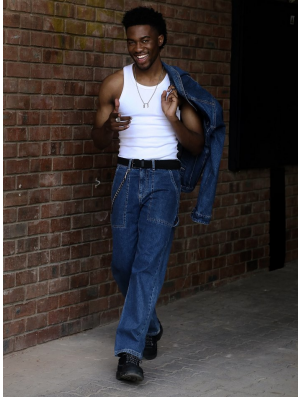

BOSS MODELS

JOHANNESBURG

ANDY TSHIZUBU

Height: 182cm Chest: 93cm Waist: 76cm Suit: 40 L Shoe: 9 UK Hair: Brown Eyes: Brown

BOSS MODELS

JOHANNESBURG

ANDY TSHIZUBU

Height: 182cm Chest: 93cm Waist: 76cm Suit: 40 L Shoe: 9 UK Hair: Brown Eyes: Brown

BOSS MODELS

JOHANNESBURG

ANDY TSHIZUBU

Height: 182cm Chest: 93cm Waist: 76cm Suit: 40 L Shoe: 9 UK Hair: Brown Eyes: Brown