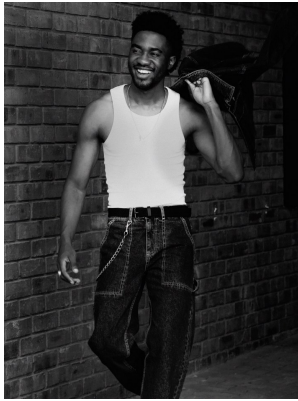

BOSS MODELS

JOHANNESBURG

ANDY TSHIZUBU

Height: 182cm Chest: 93cm Waist: 76cm Suit: 40 L Shoe: 9 UK Hair: Brown Eyes: Brown

BOSS MODELS

JOHANNESBURG

ANDY TSHIZUBU

Height: 182cm Chest: 93cm Waist: 76cm Suit: 40 L Shoe: 9 UK Hair: Brown Eyes: Brown

BOSS MODELS

JOHANNESBURG

ANDY TSHIZUBU

Height: 182cm Chest: 93cm Waist: 76cm Suit: 40 L Shoe: 9 UK Hair: Brown Eyes: Brown