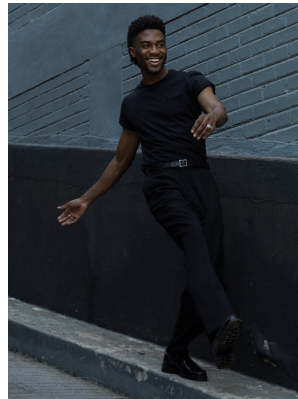

BOSS MODELS

JOHANNESBURG

ANDY TSHIZUBU

Height: 182cm Chest: 93cm Waist: 76cm Suit: 40 L Shoe: 9 UK Hair: Brown Eyes: Brown

BOSS MODELS

JOHANNESBURG

ANDY TSHIZUBU

Height: 182cm Chest: 93cm Waist: 76cm Suit: 40 L Shoe: 9 UK Hair: Brown Eyes: Brown

BOSS MODELS

JOHANNESBURG

ANDY TSHIZUBU

Height: 182cm Chest: 93cm Waist: 76cm Suit: 40 L Shoe: 9 UK Hair: Brown Eyes: Brown