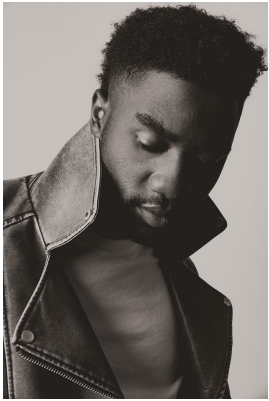

BOSS MODELS

JOHANNESBURG

ANDY TSHIZUBU

Height: 182cm Chest: 93cm Waist: 76cm Suit: 40 L Shoe: 9 UK Hair: Brown Eyes: Brown

BOSS MODELS

JOHANNESBURG

ANDY TSHIZUBU

Height: 182cm Chest: 93cm Waist: 76cm Suit: 40 L Shoe: 9 UK Hair: Brown Eyes: Brown

BOSS MODELS

JOHANNESBURG

ANDY TSHIZUBU

Height: 182cm Chest: 93cm Waist: 76cm Suit: 40 L Shoe: 9 UK Hair: Brown Eyes: Brown