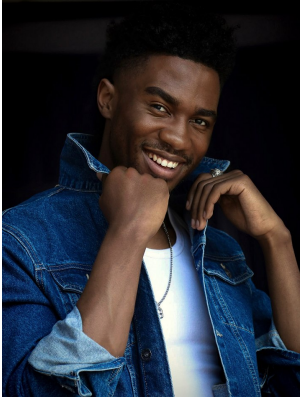

BOSS MODELS

JOHANNESBURG

ANDY TSHIZUBU

Height: 182cm Chest: 93cm Waist: 76cm Suit: 40 L Shoe: 9 UK Hair: Brown Eyes: Brown

BOSS MODELS

JOHANNESBURG

ANDY TSHIZUBU

Height: 182cm Chest: 93cm Waist: 76cm Suit: 40 L Shoe: 9 UK Hair: Brown Eyes: Brown

BOSS MODELS

JOHANNESBURG

ANDY TSHIZUBU

Height: 182cm Chest: 93cm Waist: 76cm Suit: 40 L Shoe: 9 UK Hair: Brown Eyes: Brown