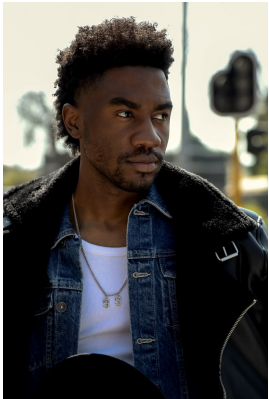

BOSS MODELS

JOHANNESBURG

ANDY TSHIZUBU

Height: 182cm Chest: 93cm Waist: 76cm Suit: 40 L Shoe: 9 UK Hair: Brown Eyes: Brown

BOSS MODELS

JOHANNESBURG

ANDY TSHIZUBU

Height: 182cm Chest: 93cm Waist: 76cm Suit: 40 L Shoe: 9 UK Hair: Brown Eyes: Brown

BOSS MODELS

JOHANNESBURG

ANDY TSHIZUBU

Height: 182cm Chest: 93cm Waist: 76cm Suit: 40 L Shoe: 9 UK Hair: Brown Eyes: Brown