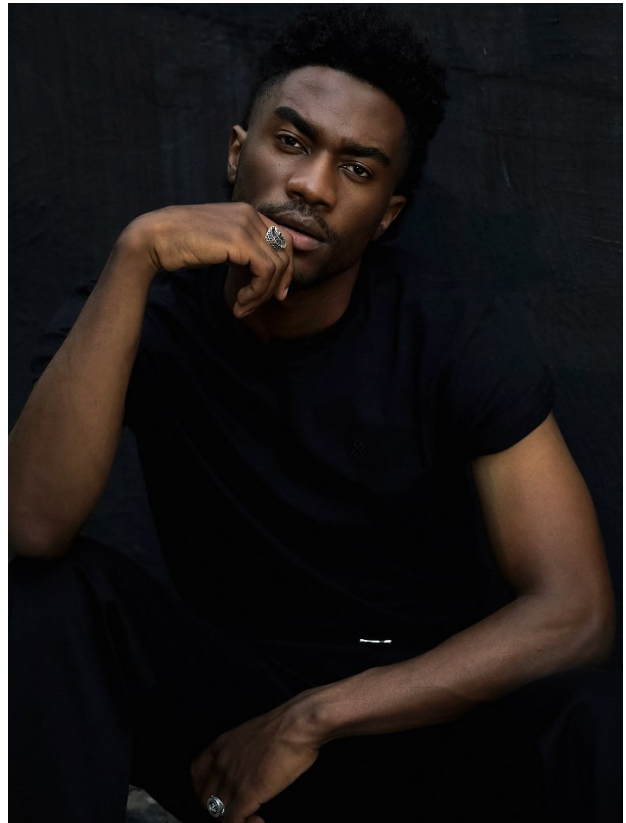

# BOSS MODELS

JOHANNESBURG

ANDY TSHIZUBU

Height: 182cm Chest: 93cm Waist: 76cm Suit: 40 L Shoe: 9 UK Hair: Brown Eyes: Brown