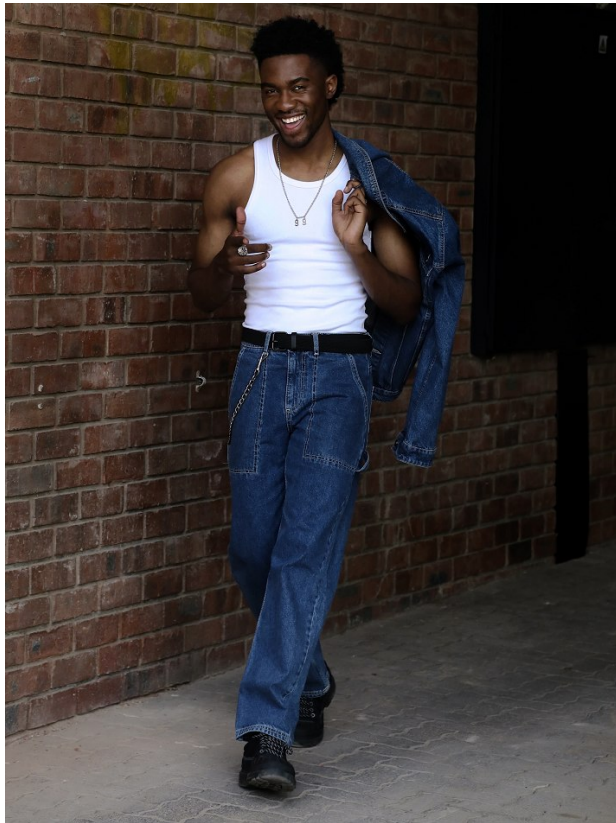

BOSS MODELS

JOHANNESBURG

ANDY TSHIZUBU

Height: 182cm Chest: 93cm Waist: 76cm Suit: 40 L Shoe: 9 UK Hair: Brown Eyes: Brown

BOSS MODELS

JOHANNESBURG

ANDY TSHIZUBU

Height: 182cm Chest: 93cm Waist: 76cm Suit: 40 L Shoe: 9 UK Hair: Brown Eyes: Brown