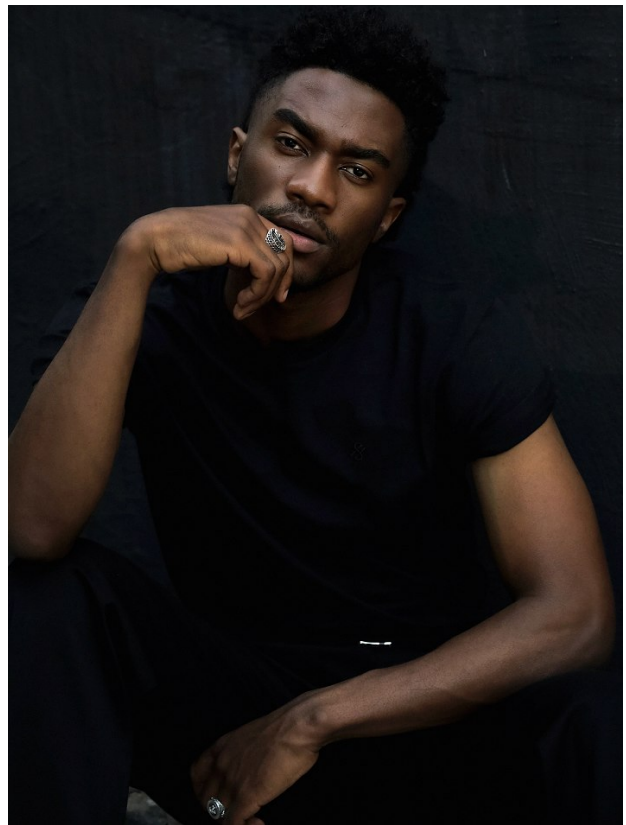

BOSS MODELS

JOHANNESBURG

ANDY TSHIZUBU

Height: 182cm Chest: 93cm Waist: 76cm Suit: 40 L Shoe: 9 UK Hair: Brown Eyes: Brown

BOSS MODELS

JOHANNESBURG

ANDY TSHIZUBU

Height: 182cm Chest: 93cm Waist: 76cm Suit: 40 L Shoe: 9 UK Hair: Brown Eyes: Brown