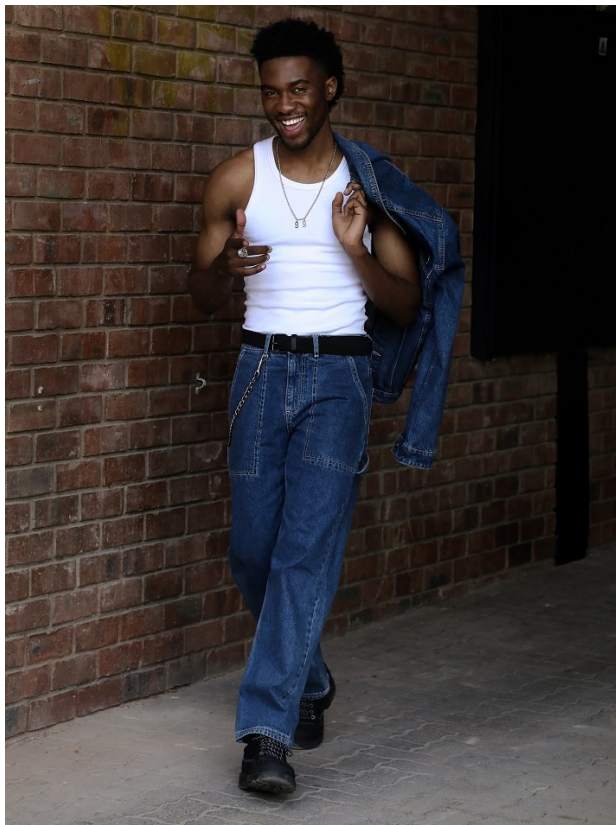

# BOSS MODELS

JOHANNESBURG

ANDY TSHIZUBU

Height: 182cm Chest: 93cm Waist: 76cm Suit: 40 L Shoe: 9 UK Hair: Brown Eyes: Brown