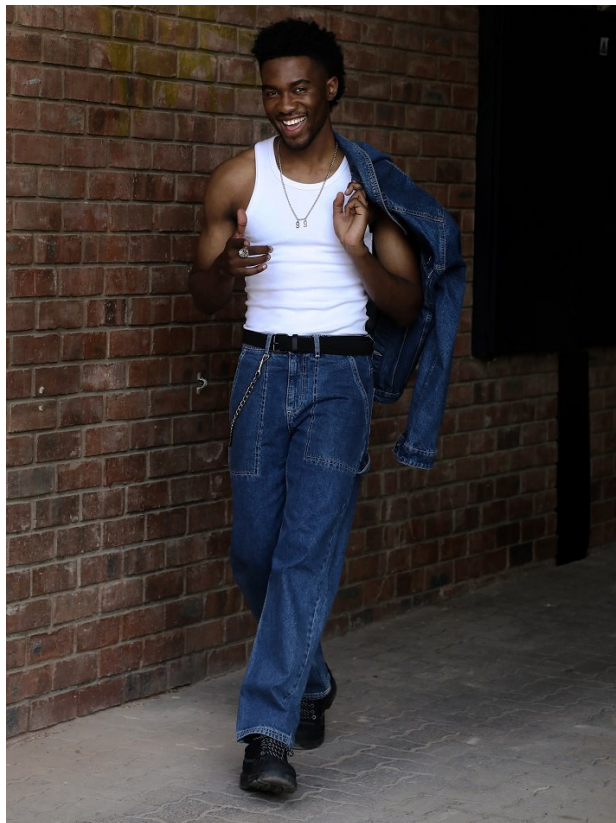

BOSS MODELS

JOHANNESBURG

ANDY TSHIZUBU

Height: 182cm Chest: 93cm Waist: 76cm Suit: 40 L Shoe: 9 UK Hair: Brown Eyes: Brown

BOSS MODELS

JOHANNESBURG

ANDY TSHIZUBU

Height: 182cm Chest: 93cm Waist: 76cm Suit: 40 L Shoe: 9 UK Hair: Brown Eyes: Brown