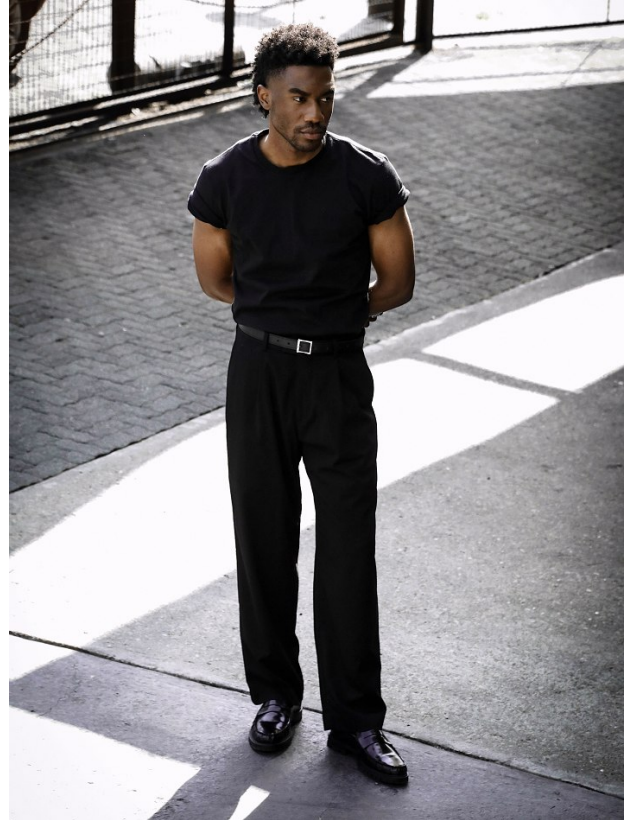

BOSS MODELS

JOHANNESBURG

ANDY TSHIZUBU

Height: 182cm Chest: 93cm Waist: 76cm Suit: 40 L Shoe: 9 UK Hair: Brown Eyes: Brown

BOSS MODELS

JOHANNESBURG

ANDY TSHIZUBU

Height: 182cm Chest: 93cm Waist: 76cm Suit: 40 L Shoe: 9 UK Hair: Brown Eyes: Brown