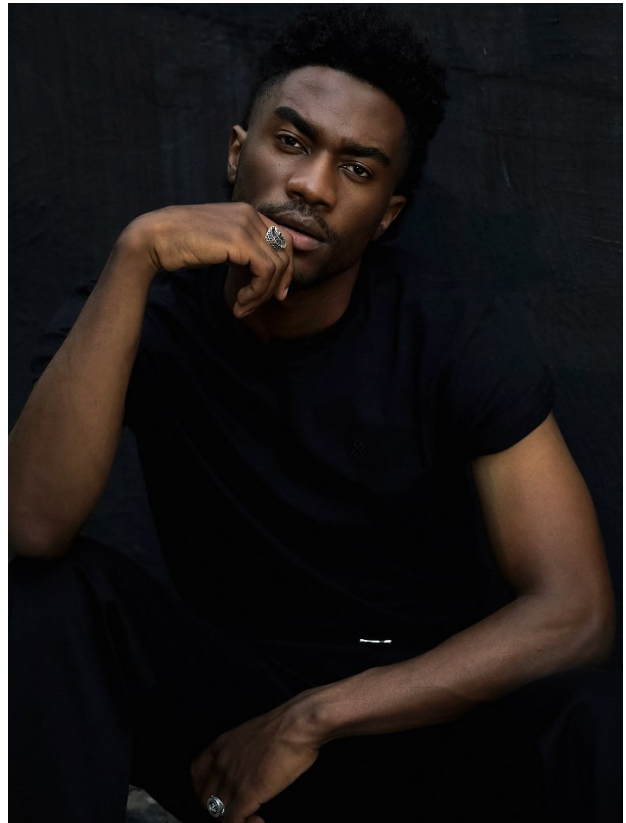

BOSS MODELS

JOHANNESBURG

ANDY TSHIZUBU

Height: 182cm Chest: 93cm Waist: 76cm Suit: 40 L Shoe: 9 UK Hair: Brown Eyes: Brown