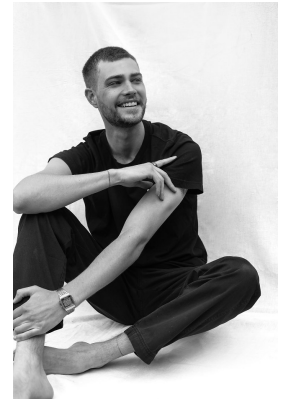

# BOSS MODELS

JOHANNESBURG

## WAYNE BRAND

Height: 183cm Chest: 92cm Waist: 86cm Suit: 40 R Shoe: 11 UK Hair: Brown Eyes: Blue