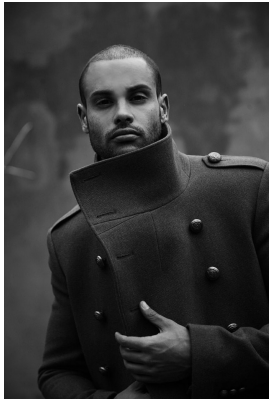

BOSS MODELS

JOHANNESBURG

BRAD BROOKSTONE

Height: 189cm Chest: 104cm Waist: 88cm Suit: R Shoe: 9.5 UK Hair: Black Eyes: Brown

BOSS MODELS

JOHANNESBURG

BRAD BROOKSTONE

Height: 189cm Chest: 104cm Waist: 88cm Suit: R Shoe: 9.5 UK Hair: Black Eyes: Brown