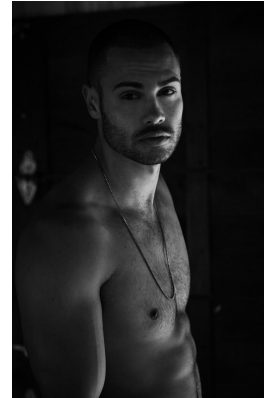

BOSS MODELS

JOHANNESBURG

BRAD BROOKSTONE

Height: 189cm Chest: 104cm Waist: 88cm Suit: R Shoe: 9.5 UK Hair: Black Eyes: Brown

BOSS MODELS

JOHANNESBURG

BRAD BROOKSTONE

Height: 189cm Chest: 104cm Waist: 88cm Suit: R Shoe: 9.5 UK Hair: Black Eyes: Brown