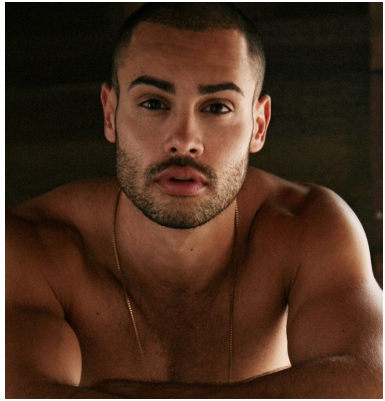

BOSS MODELS

JOHANNESBURG

BRAD BROOKSTONE

Height: 189cm Chest: 104cm Waist: 88cm Suit: R Shoe: 9.5 UK Hair: Black Eyes: Brown

BOSS MODELS

JOHANNESBURG

BRAD BROOKSTONE

Height: 189cm Chest: 104cm Waist: 88cm Suit: R Shoe: 9.5 UK Hair: Black Eyes: Brown