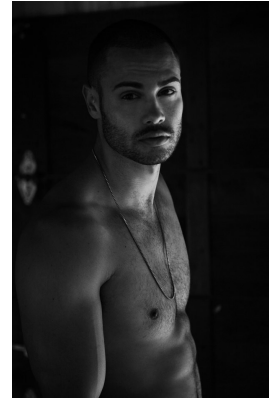

BOSS MODELS

JOHANNESBURG

BRAD BROOKSTONE

Height: 189cm Chest: 104cm Waist: 88cm Suit: R Shoe: 9.5 UK Hair: Black Eyes: Brown

BOSS MODELS

JOHANNESBURG

BRAD BROOKSTONE

Height: 189cm Chest: 104cm Waist: 88cm Suit: R Shoe: 9.5 UK Hair: Black Eyes: Brown