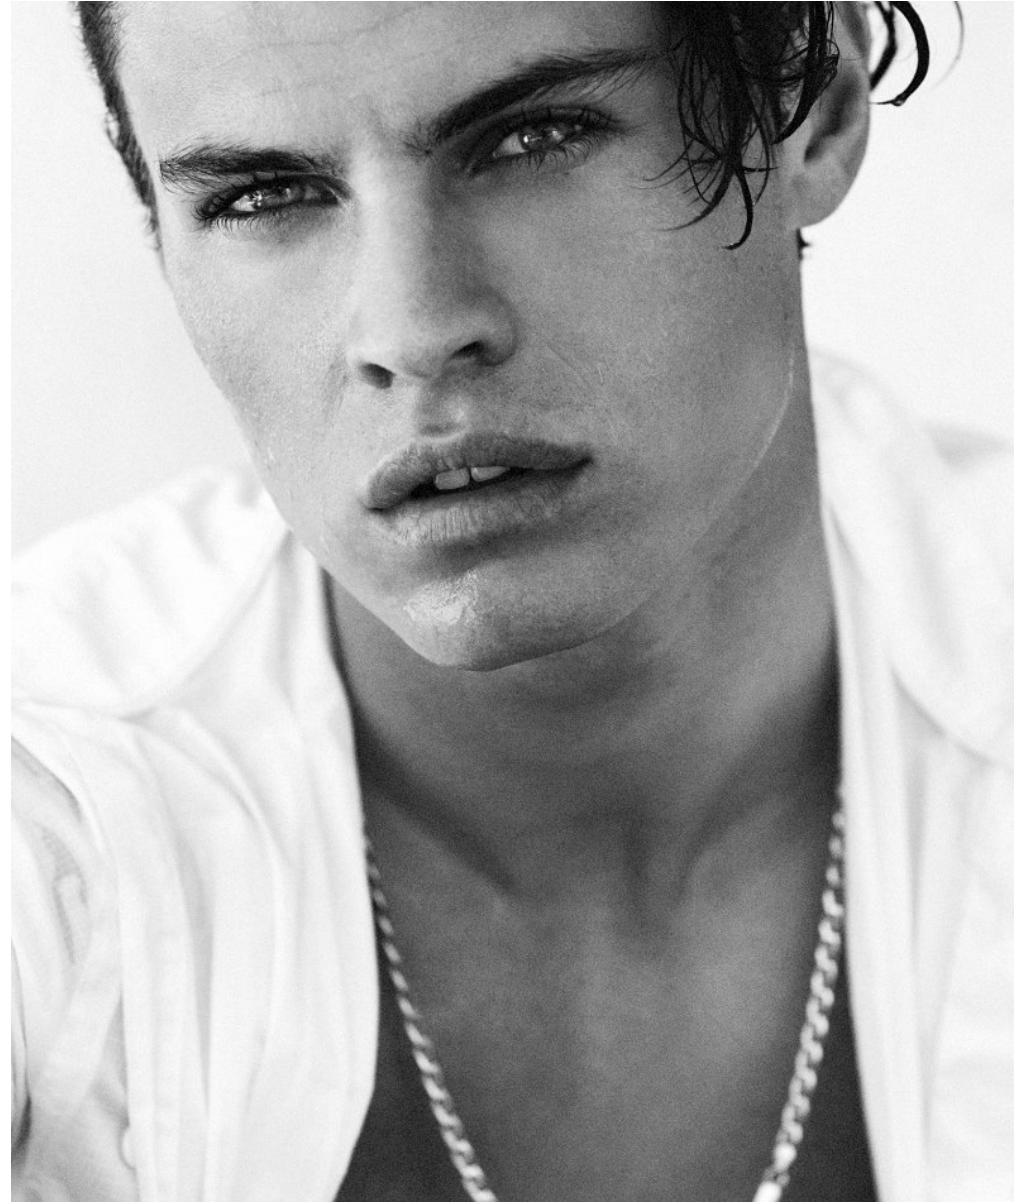

BOSS MODELS

JOHANNESBURG

Height: 190cm Chest: 99cm Waist: 80cm Suit: 40 L Shoe: 10.5 UK Hair: Brown Eyes: Blue/Green