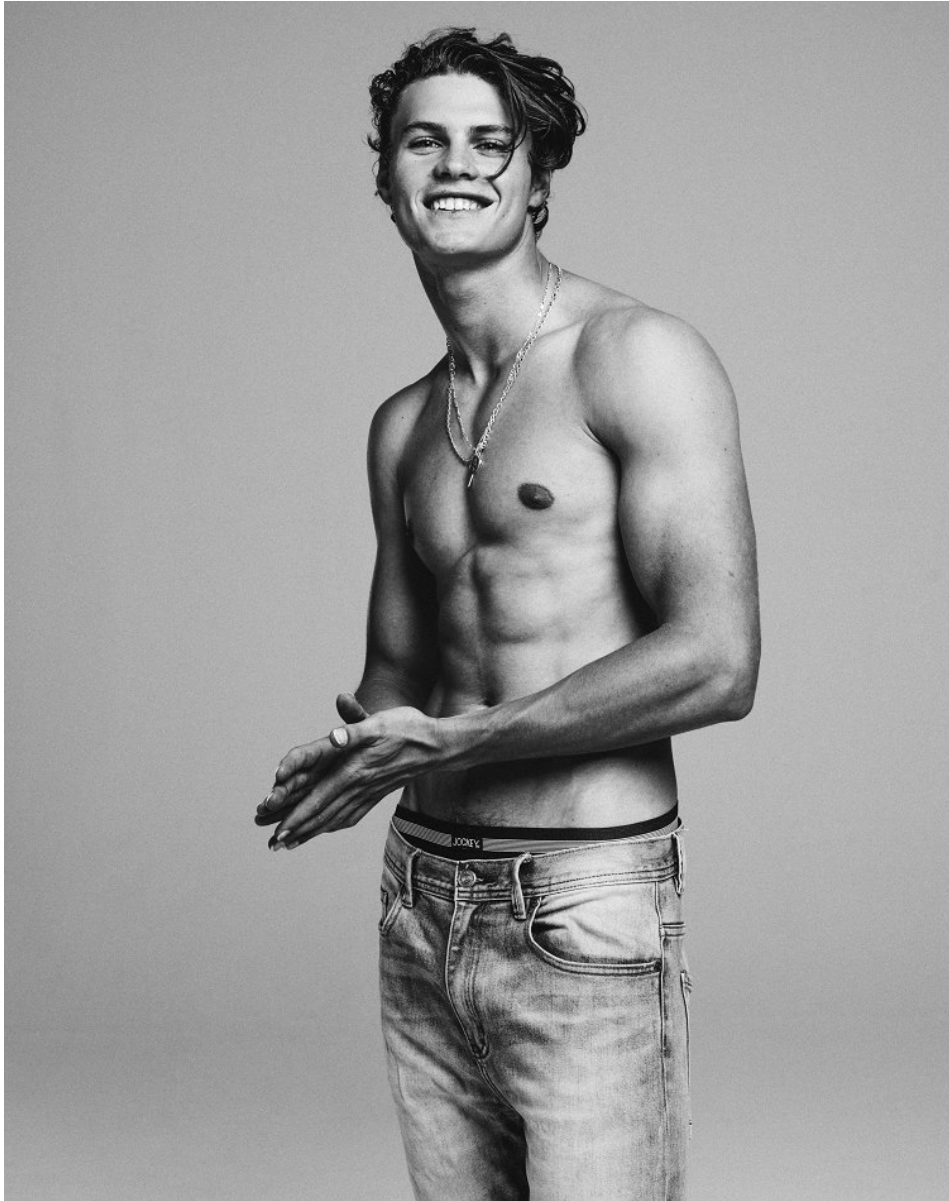

CONNOR MCGIDDY

BOSS MODELS

JOHANNESBURG

Height: 190cm Chest: 99cm Waist: 80cm Suit: 40 L Shoe: 10.5 UK Hair: Brown Eyes: Blue/Green