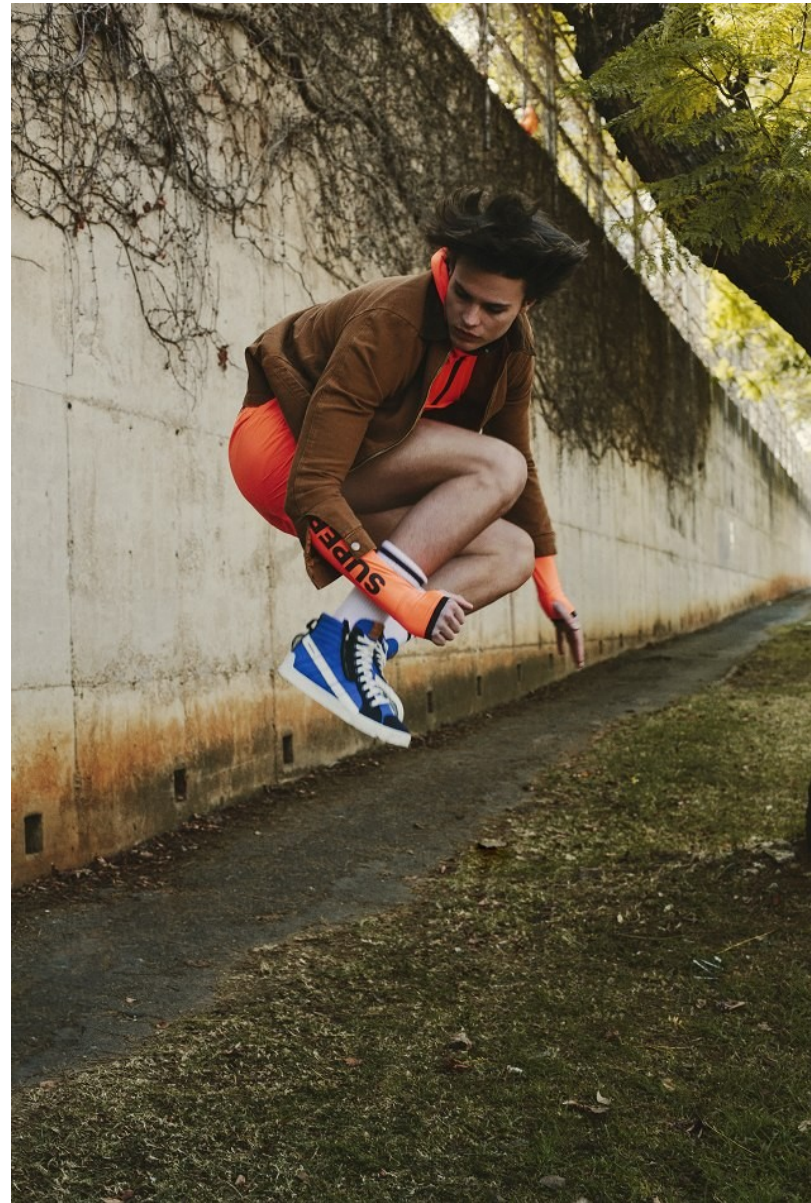

BOSS MODELS

JOHANNESBURG

Height: 190cm Chest: 99cm Waist: 80cm Suit: 40 L Shoe: 10.5 UK Hair: Brown Eyes: Blue/Green