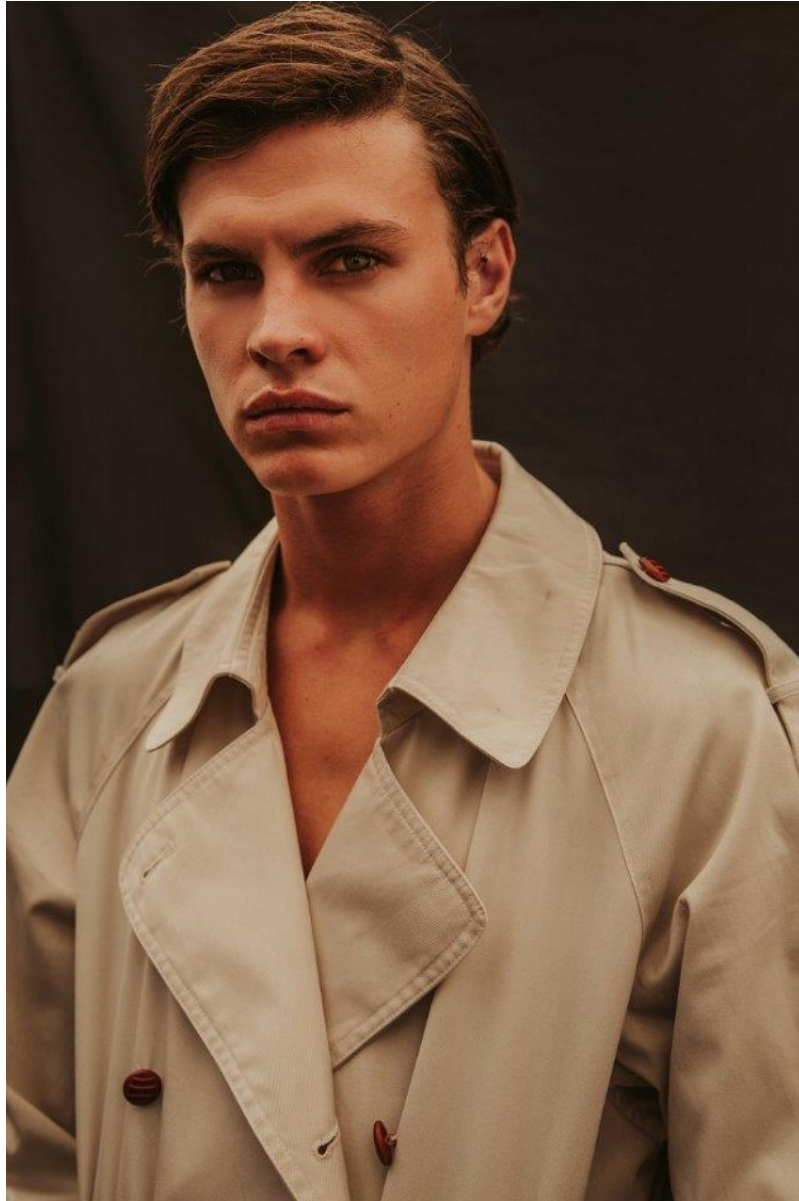

BOSS MODELS

JOHANNESBURG

CONNOR MCGIDDY

Height: 190cm Chest: 99cm Waist: 80cm Suit: 40 L Shoe: 10.5 UK Hair: Brown Eyes: Blue/Green

BOSS MODELS

JOHANNESBURG

CONNOR MCGIDDY

Height: 190cm Chest: 99cm Waist: 80cm Suit: 40 L Shoe: 10.5 UK Hair: Brown Eyes: Blue/Green