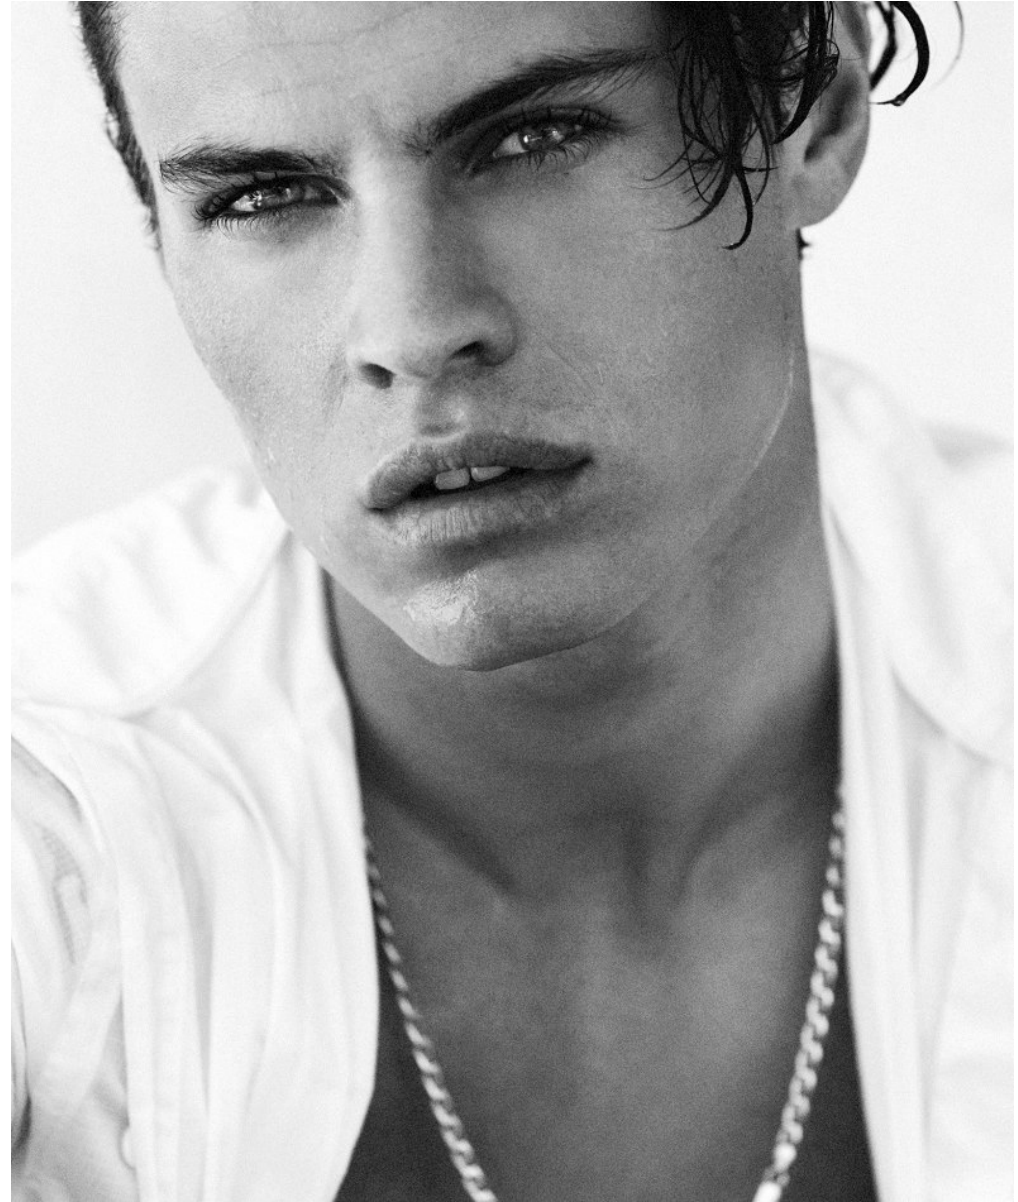

BOSS MODELS

JOHANNESBURG

Height: 190cm Chest: 99cm Waist: 80cm Suit: 40 L Shoe: 10.5 UK Hair: Brown Eyes: Blue/Green