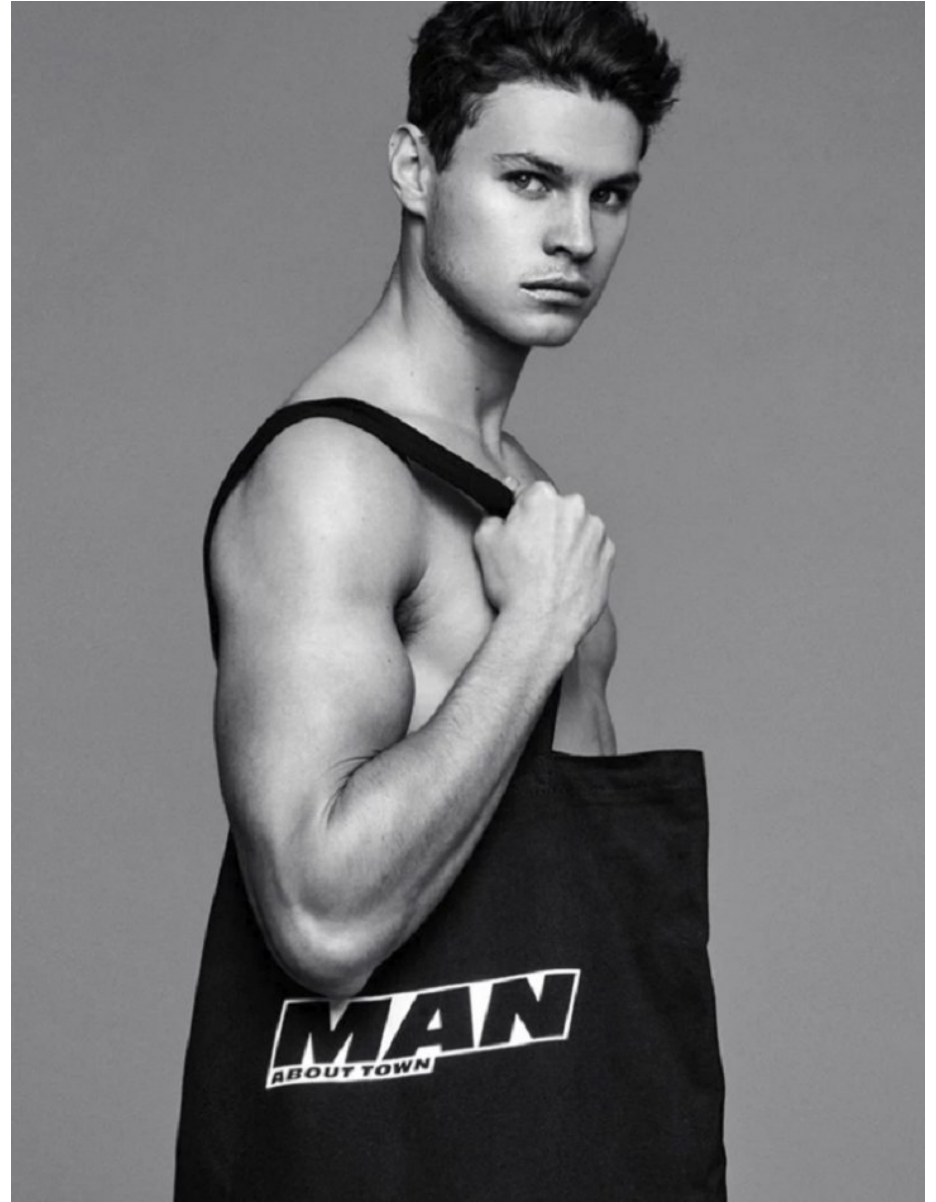

BOSS MODELS

JOHANNESBURG

CONNOR MCGIDDY

Height: 190cm Chest: 99cm Waist: 80cm Suit: 40 L Shoe: 10.5 UK Hair: Brown Eyes: Blue/Green

BOSS MODELS

JOHANNESBURG

CONNOR MCGIDDY

Height: 190cm Chest: 99cm Waist: 80cm Suit: 40 L Shoe: 10.5 UK Hair: Brown Eyes: Blue/Green