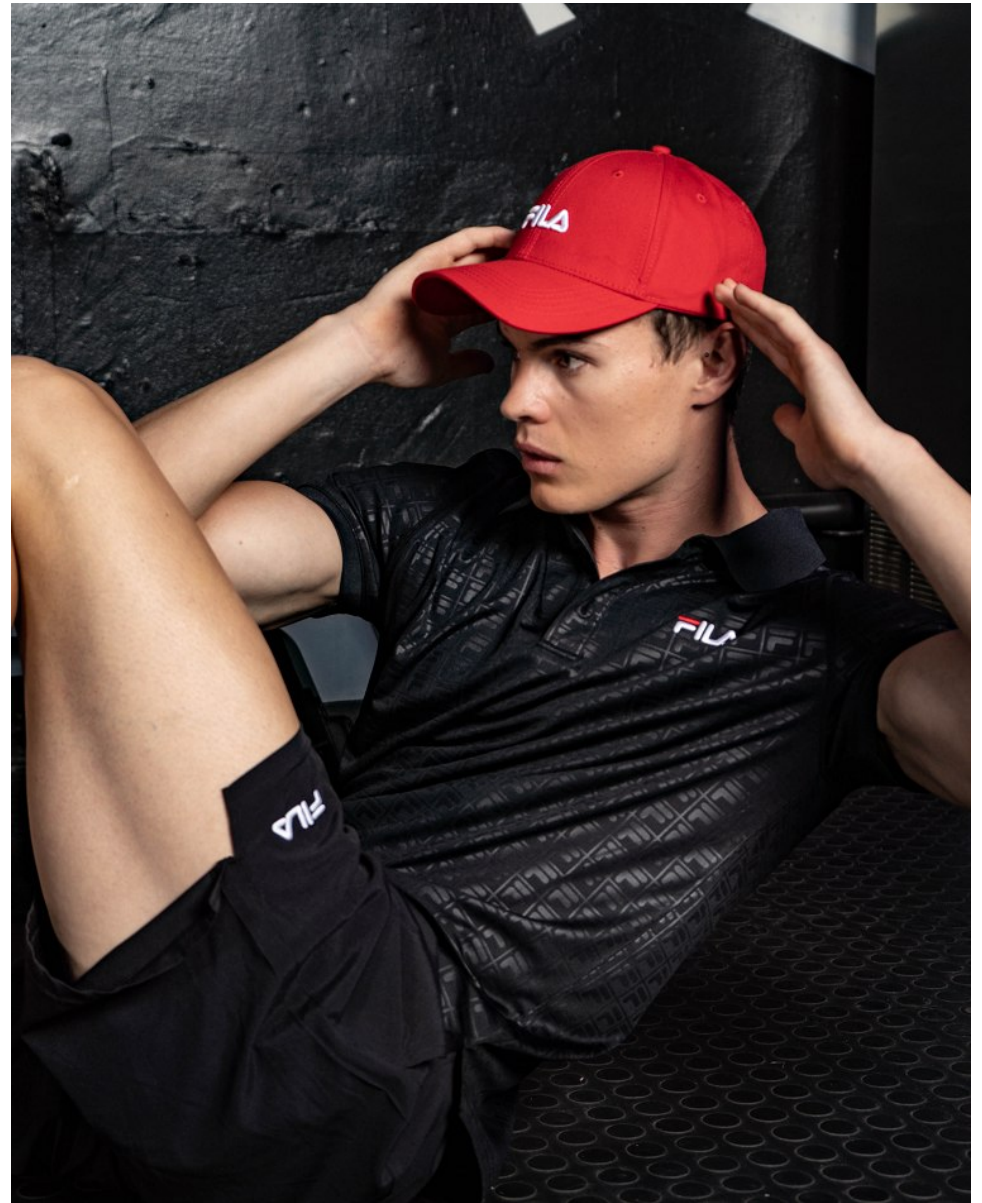

BOSS MODELS

JOHANNESBURG

Height: 190cm Chest: 99cm Waist: 80cm Suit: 40 L Shoe: 10.5 UK Hair: Brown Eyes: Blue/Green