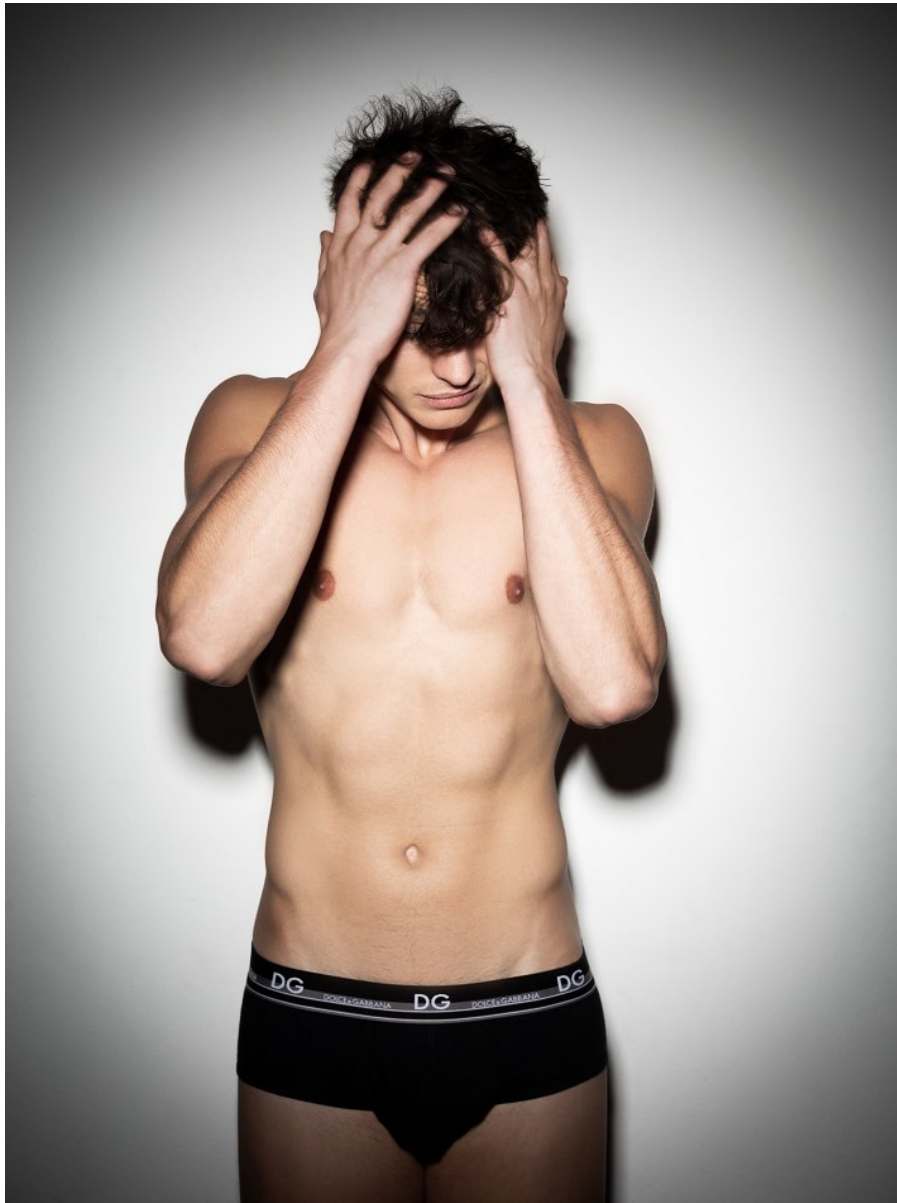

BOSS MODELS

JOHANNESBURG

CONNOR MCGIDDY

Height: 190cm Chest: 99cm Waist: 80cm Suit: 40 L Shoe: 10.5 UK Hair: Brown Eyes: Blue/Green

BOSS MODELS

JOHANNESBURG

CONNOR MCGIDDY

Height: 190cm Chest: 99cm Waist: 80cm Suit: 40 L Shoe: 10.5 UK Hair: Brown Eyes: Blue/Green