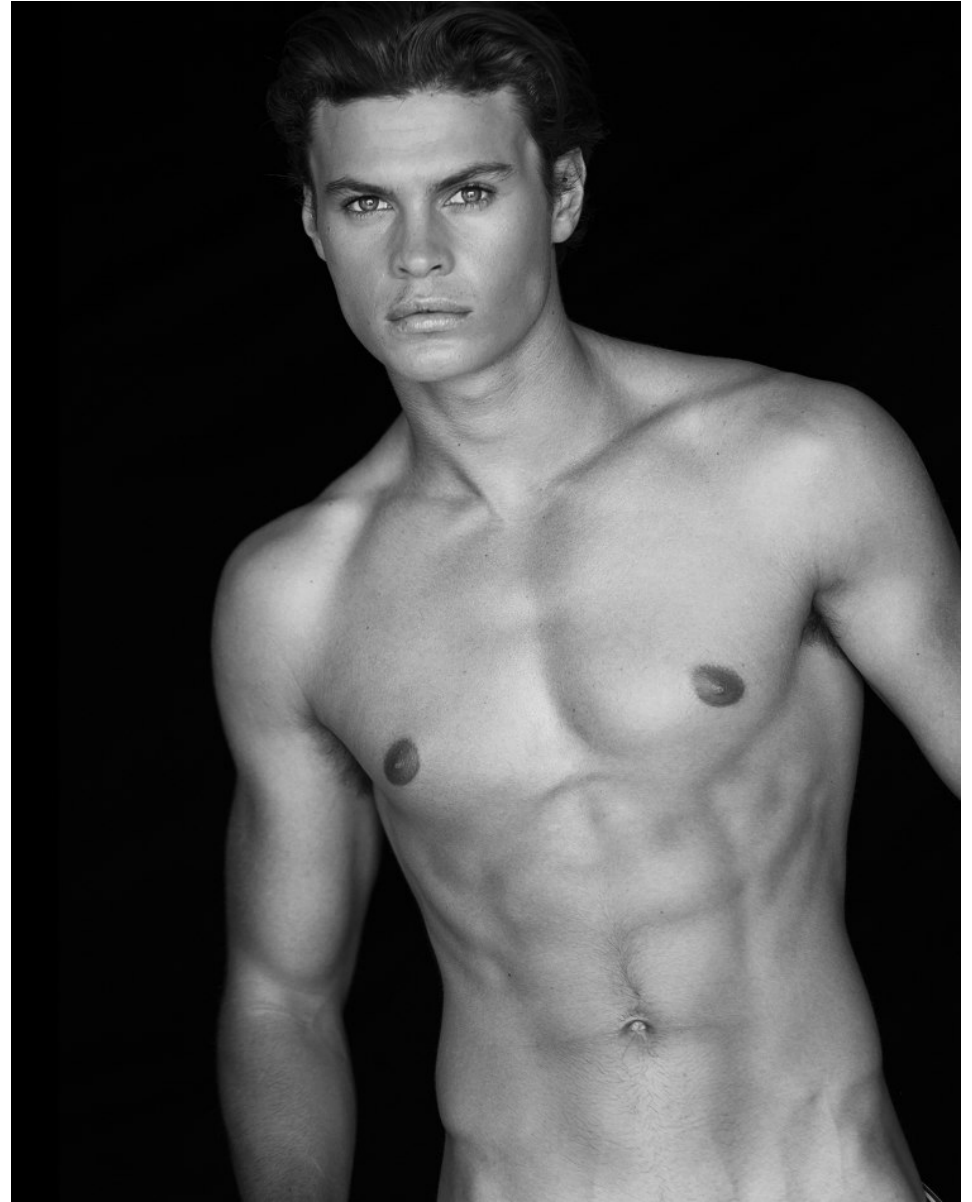

BOSS MODELS

JOHANNESBURG

Height: 190cm Chest: 99cm Waist: 80cm Suit: 40 L Shoe: 10.5 UK Hair: Brown Eyes: Blue/Green