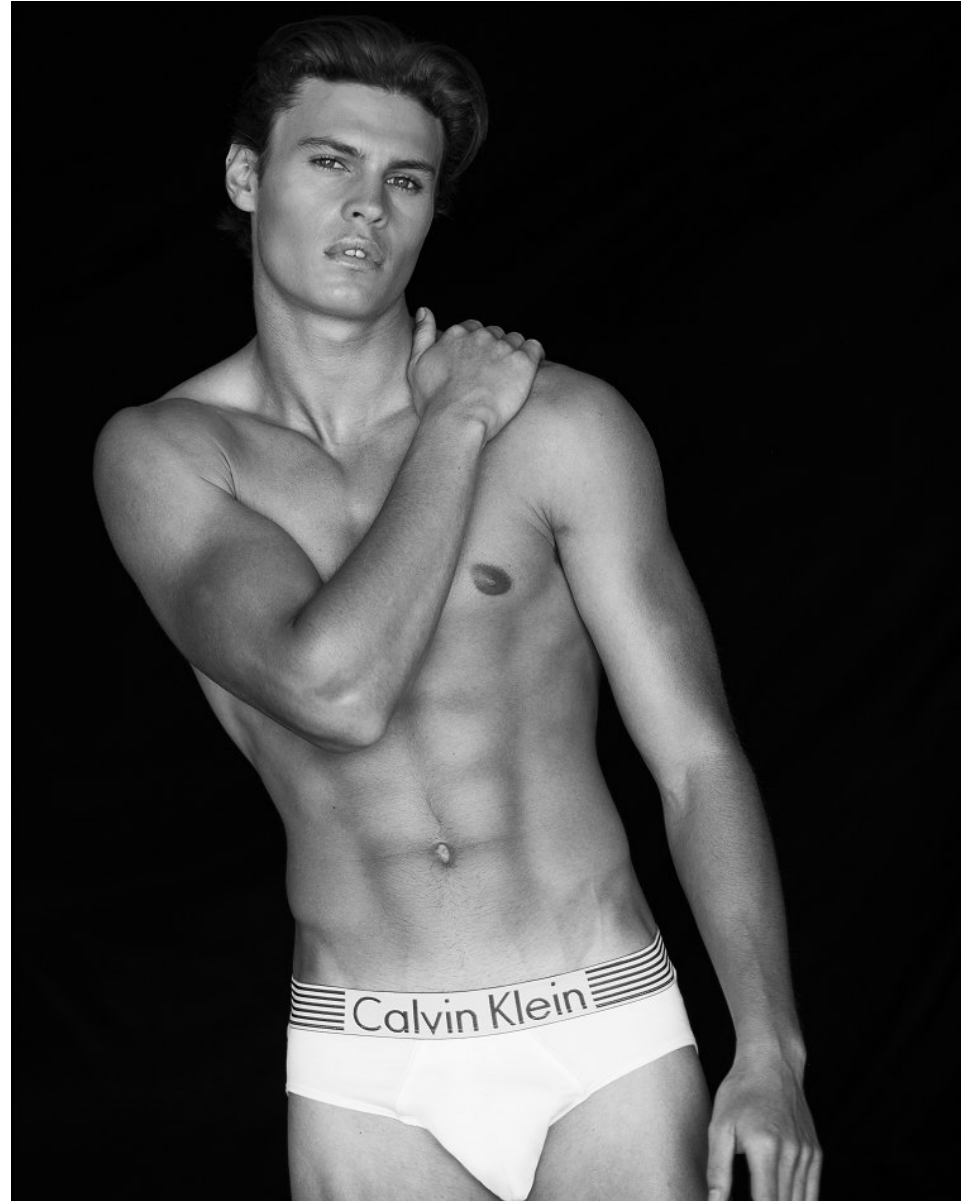

BOSS MODELS

JOHANNESBURG

Height: 190cm Chest: 99cm Waist: 80cm Suit: 40 L Shoe: 10.5 UK Hair: Brown Eyes: Blue/Green