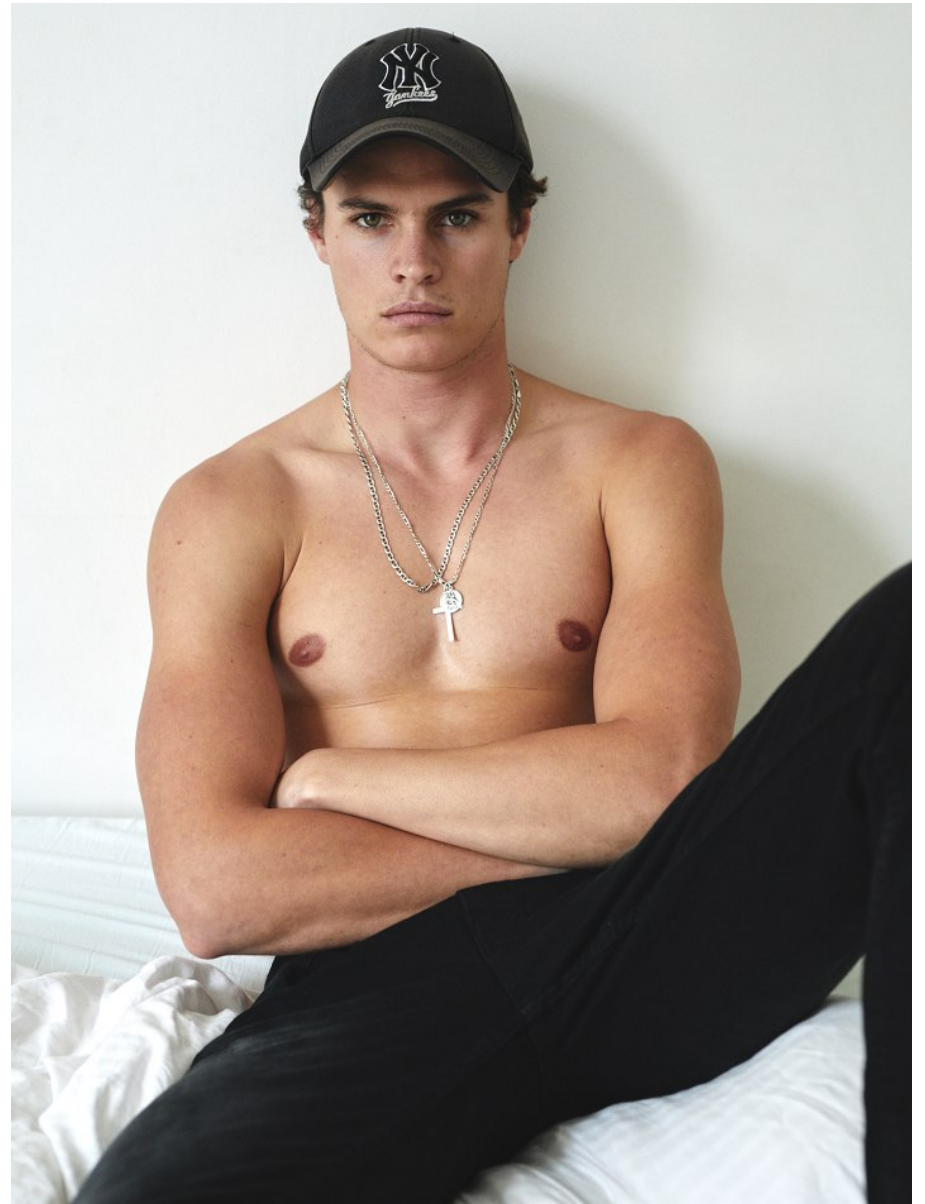

BOSS MODELS

JOHANNESBURG

Height: 190cm Chest: 99cm Waist: 80cm Suit: 40 L Shoe: 10.5 UK Hair: Brown Eyes: Blue/Green