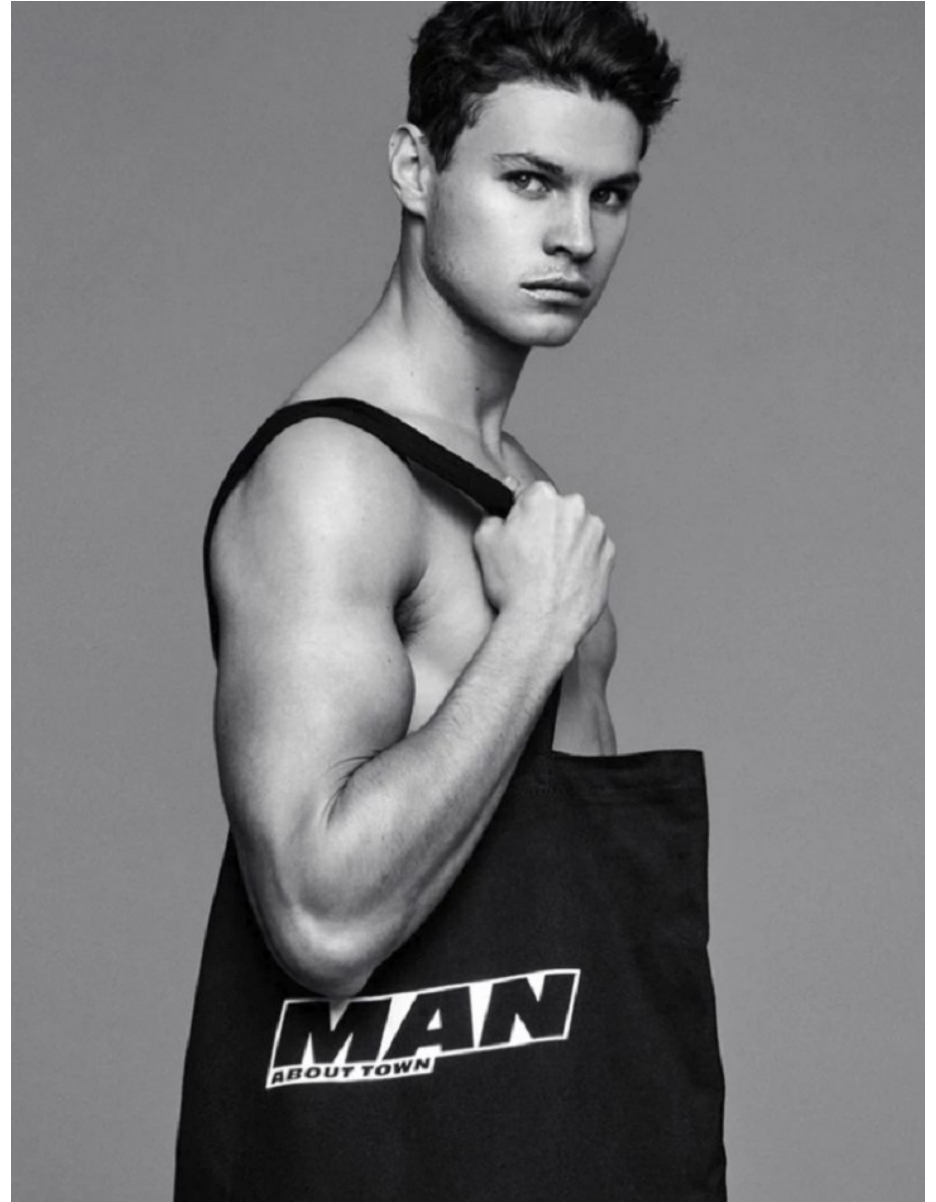

BOSS MODELS

JOHANNESBURG

Height: 190cm Chest: 99cm Waist: 80cm Suit: 40 L Shoe: 10.5 UK Hair: Brown Eyes: Blue/Green