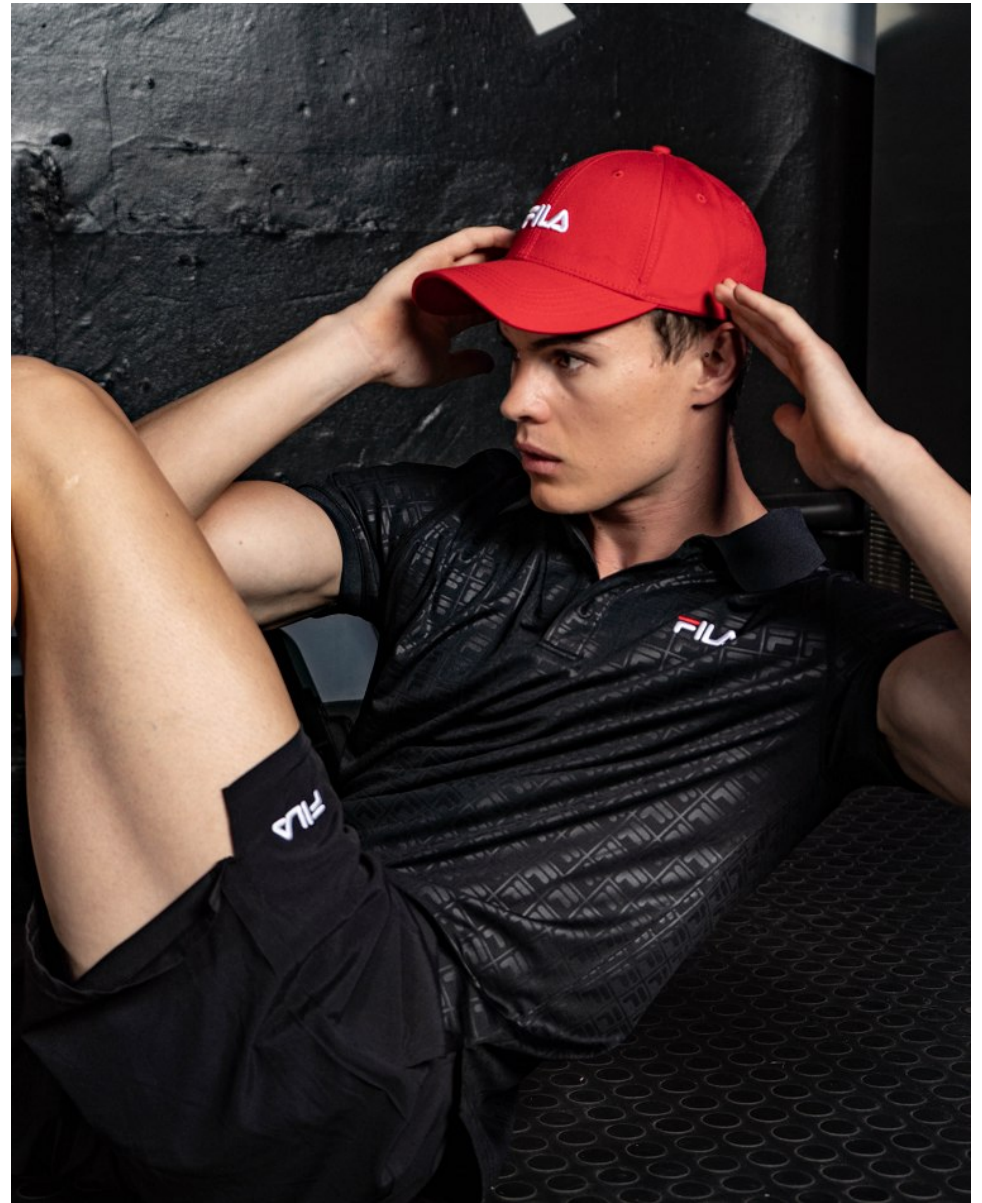

BOSS MODELS

JOHANNESBURG

CONNOR MCGIDDY

Height: 190cm Chest: 99cm Waist: 80cm Suit: 40 L Shoe: 10.5 UK Hair: Brown Eyes: Blue/Green

BOSS MODELS

JOHANNESBURG

CONNOR MCGIDDY

Height: 190cm Chest: 99cm Waist: 80cm Suit: 40 L Shoe: 10.5 UK Hair: Brown Eyes: Blue/Green