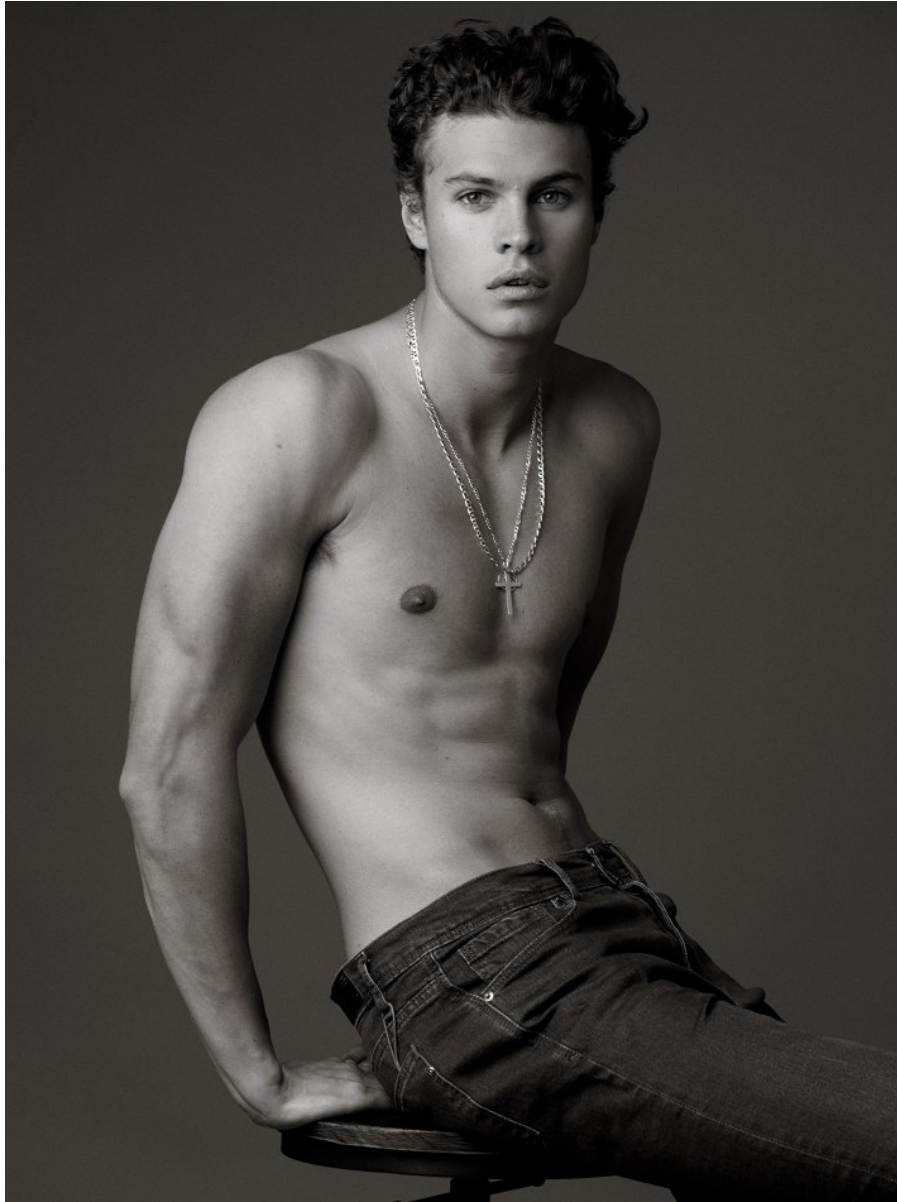

CONNOR MCGIDDY

BOSS MODELS

JOHANNESBURG

Height: 190cm Chest: 99cm Waist: 80cm Suit: 40 L Shoe: 10.5 UK Hair: Brown Eyes: Blue/Green