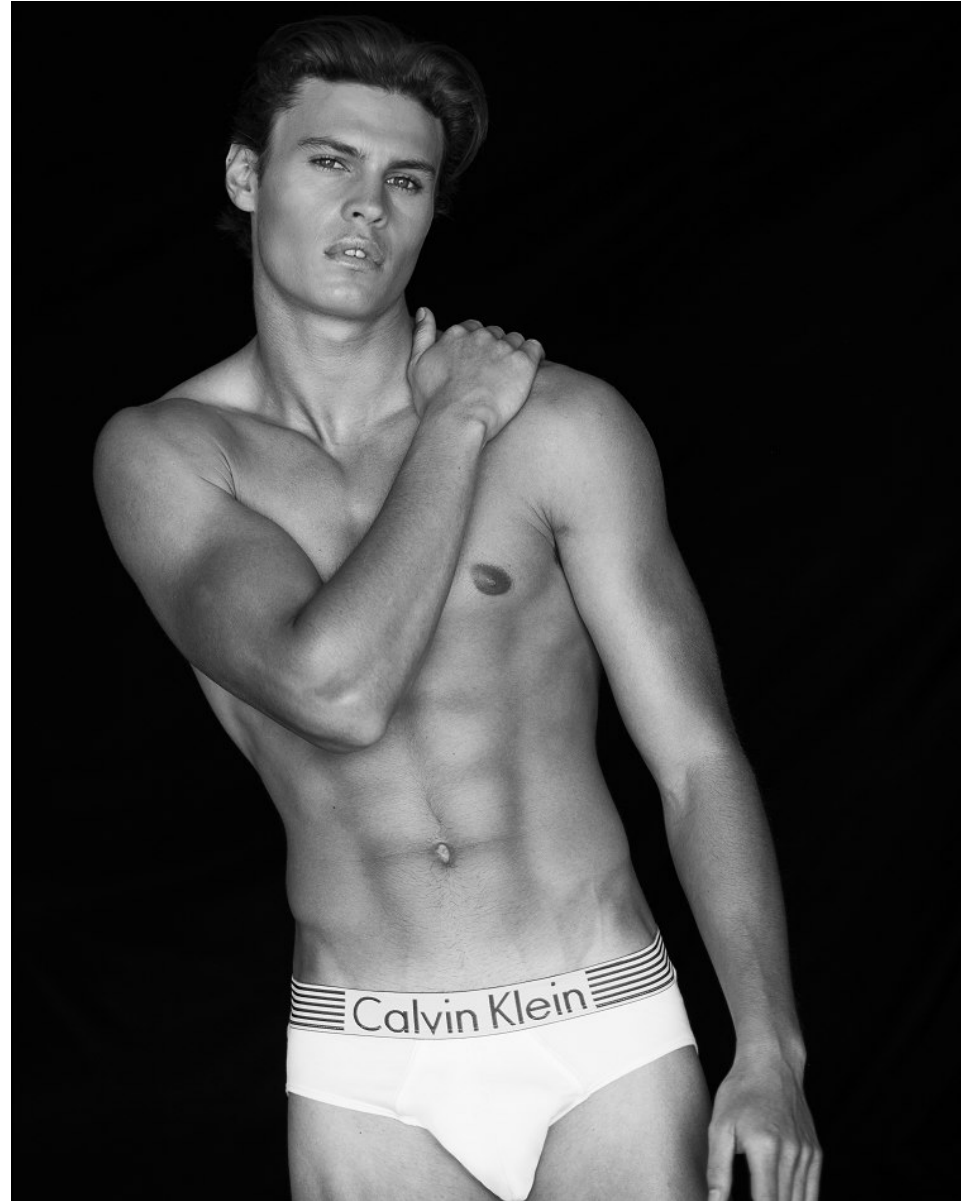

BOSS MODELS

JOHANNESBURG

CONNOR MCGIDDY

Height: 190cm Chest: 99cm Waist: 80cm Suit: 40 L Shoe: 10.5 UK Hair: Brown Eyes: Blue/Green

BOSS MODELS

JOHANNESBURG

CONNOR MCGIDDY

Height: 190cm Chest: 99cm Waist: 80cm Suit: 40 L Shoe: 10.5 UK Hair: Brown Eyes: Blue/Green