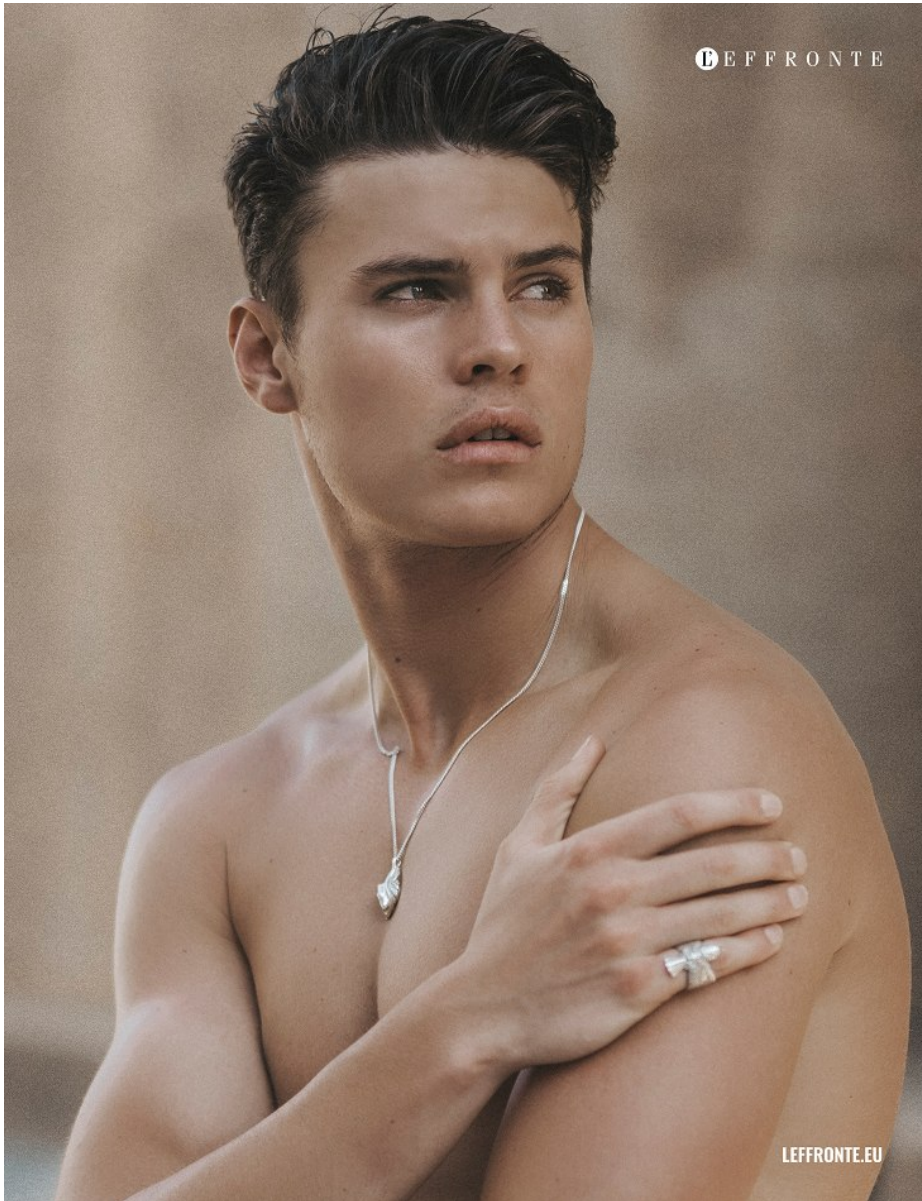

BOSS MODELS

JOHANNESBURG

CONNOR MCGIDDY

Height: 190cm Chest: 99cm Waist: 80cm Suit: 40 L Shoe: 10.5 UK Hair: Brown Eyes: Blue/Green