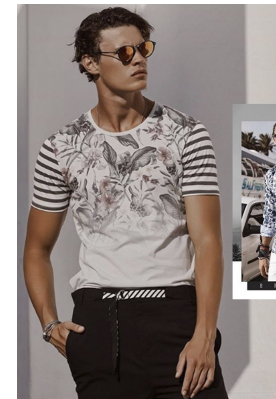

BOSS MODELS

JOHANNESBURG

CONNOR MCGIDDY

Height: 190cm Chest: 99cm Waist: 80cm Suit: 40 L Shoe: 10.5 UK Hair: Brown Eyes: Blue/Green

BOSS MODELS

JOHANNESBURG

CONNOR MCGIDDY

Height: 190cm Chest: 99cm Waist: 80cm Suit: 40 L Shoe: 10.5 UK Hair: Brown Eyes: Blue/Green