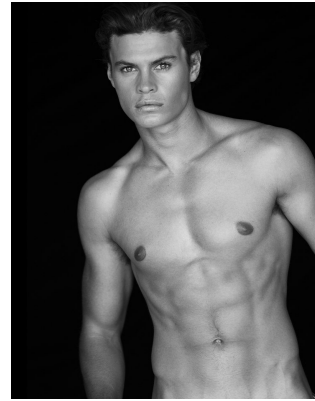

BOSS MODELS

JOHANNESBURG

CONNOR MCGIDDY

Height: 190cm Chest: 99cm Waist: 80cm Suit: 40 L Shoe: 10.5 UK Hair: Brown Eyes: Blue/Green

BOSS MODELS

JOHANNESBURG

CONNOR MCGIDDY

Height: 190cm Chest: 99cm Waist: 80cm Suit: 40 L Shoe: 10.5 UK Hair: Brown Eyes: Blue/Green

BOSS MODELS

JOHANNESBURG

CONNOR MCGIDDY

Height: 190cm Chest: 99cm Waist: 80cm Suit: 40 L Shoe: 10.5 UK Hair: Brown Eyes: Blue/Green