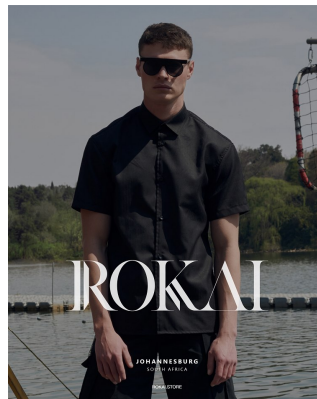

BOSS MODELS

JOHANNESBURG

CONNOR MCGIDDY

Height: 190cm Chest: 99cm Waist: 80cm Suit: 40 L Shoe: 10.5 UK Hair: Brown Eyes: Blue/Green

BOSS MODELS

JOHANNESBURG

CONNOR MCGIDDY

Height: 190cm Chest: 99cm Waist: 80cm Suit: 40 L Shoe: 10.5 UK Hair: Brown Eyes: Blue/Green