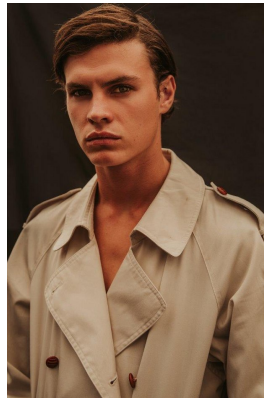

BOSS MODELS

JOHANNESBURG

CONNOR MCGIDDY

Height: 190cm Chest: 99cm Waist: 80cm Suit: 40 L Shoe: 10.5 UK Hair: Brown Eyes: Blue/Green