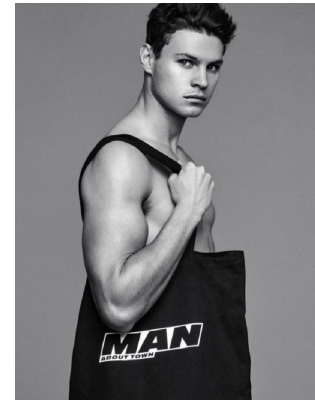

BOSS MODELS

JOHANNESBURG

CONNOR MCGIDDY

Height: 190cm Chest: 99cm Waist: 80cm Suit: 40 L Shoe: 10.5 UK Hair: Brown Eyes: Blue/Green