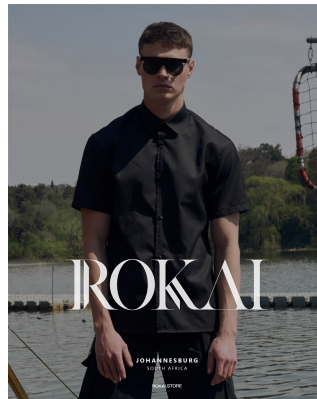

BOSS MODELS

JOHANNESBURG

CONNOR MCGIDDY

Height: 190cm Chest: 99cm Waist: 80cm Suit: 40 L Shoe: 10.5 UK Hair: Brown Eyes: Blue/Green

BOSS MODELS

JOHANNESBURG

CONNOR MCGIDDY

Height: 190cm Chest: 99cm Waist: 80cm Suit: 40 L Shoe: 10.5 UK Hair: Brown Eyes: Blue/Green