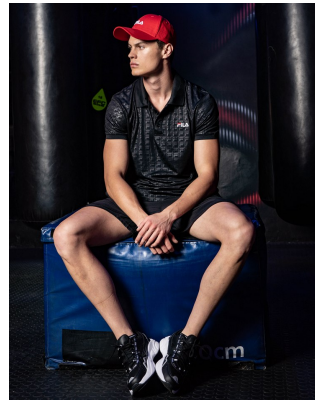

BOSS MODELS

JOHANNESBURG

CONNOR MCGIDDY

Height: 190cm Chest: 99cm Waist: 80cm Suit: 40 L Shoe: 10.5 UK Hair: Brown Eyes: Blue/Green

BOSS MODELS

JOHANNESBURG

CONNOR MCGIDDY

Height: 190cm Chest: 99cm Waist: 80cm Suit: 40 L Shoe: 10.5 UK Hair: Brown Eyes: Blue/Green

BOSS MODELS

JOHANNESBURG

CONNOR MCGIDDY

Height: 190cm Chest: 99cm Waist: 80cm Suit: 40 L Shoe: 10.5 UK Hair: Brown Eyes: Blue/Green