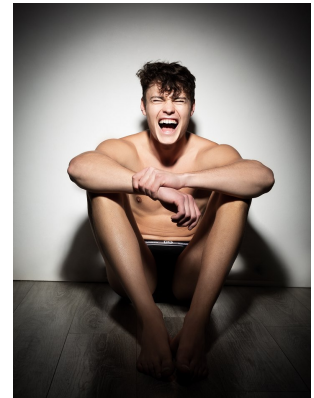

BOSS MODELS

JOHANNESBURG

CONNOR MCGIDDY

Height: 190cm Chest: 99cm Waist: 80cm Suit: 40 L Shoe: 10.5 UK Hair: Brown Eyes: Blue/Green

BOSS MODELS

JOHANNESBURG

CONNOR MCGIDDY

Height: 190cm Chest: 99cm Waist: 80cm Suit: 40 L Shoe: 10.5 UK Hair: Brown Eyes: Blue/Green

BOSS MODELS

JOHANNESBURG

CONNOR MCGIDDY

Height: 190cm Chest: 99cm Waist: 80cm Suit: 40 L Shoe: 10.5 UK Hair: Brown Eyes: Blue/Green