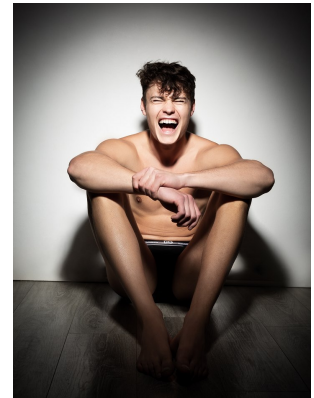

BOSS MODELS

JOHANNESBURG

CONNOR MCGIDDY

Height: 190cm Chest: 99cm Waist: 80cm Suit: 40 L Shoe: 10.5 UK Hair: Brown Eyes: Blue/Green