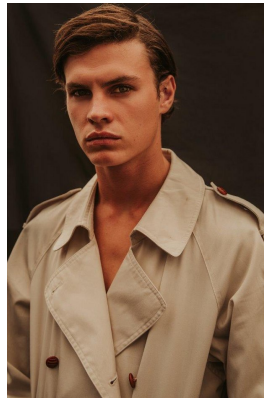

BOSS MODELS

JOHANNESBURG

CONNOR MCGIDDY

Height: 190cm Chest: 99cm Waist: 80cm Suit: 40 L Shoe: 10.5 UK Hair: Brown Eyes: Blue/Green

BOSS MODELS

JOHANNESBURG

CONNOR MCGIDDY

Height: 190cm Chest: 99cm Waist: 80cm Suit: 40 L Shoe: 10.5 UK Hair: Brown Eyes: Blue/Green