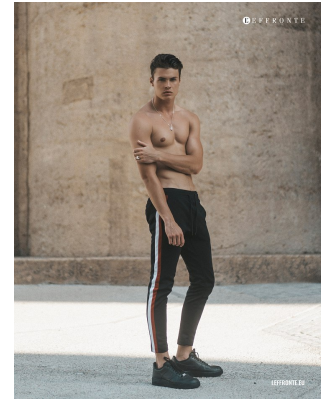

BOSS MODELS

JOHANNESBURG

CONNOR MCGIDDY

Height: 190cm Chest: 99cm Waist: 80cm Suit: 40 L Shoe: 10.5 UK Hair: Brown Eyes: Blue/Green

BOSS MODELS

JOHANNESBURG

CONNOR MCGIDDY

Height: 190cm Chest: 99cm Waist: 80cm Suit: 40 L Shoe: 10.5 UK Hair: Brown Eyes: Blue/Green

BOSS MODELS

JOHANNESBURG

CONNOR MCGIDDY

Height: 190cm Chest: 99cm Waist: 80cm Suit: 40 L Shoe: 10.5 UK Hair: Brown Eyes: Blue/Green