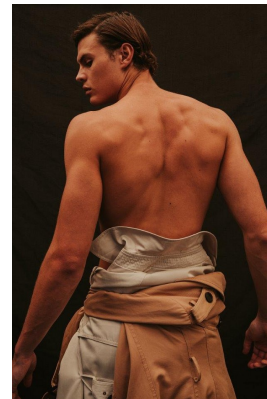

## CONNOR MCGIDDY

Height: 190cm Chest: 99cm Waist: 80cm Suit: 40 L Shoe: 10.5 UK Hair: Brown Eyes: Blue/Green