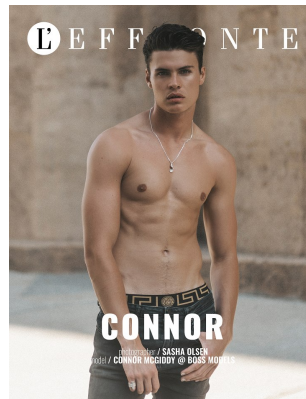

BOSS MODELS

JOHANNESBURG

CONNOR MCGIDDY

Height: 190cm Chest: 99cm Waist: 80cm Suit: 40 L Shoe: 10.5 UK Hair: Brown Eyes: Blue/Green

BOSS MODELS

JOHANNESBURG

CONNOR MCGIDDY

Height: 190cm Chest: 99cm Waist: 80cm Suit: 40 L Shoe: 10.5 UK Hair: Brown Eyes: Blue/Green

BOSS MODELS

JOHANNESBURG

CONNOR MCGIDDY

Height: 190cm Chest: 99cm Waist: 80cm Suit: 40 L Shoe: 10.5 UK Hair: Brown Eyes: Blue/Green