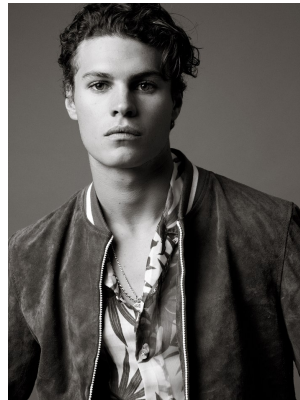

BOSS MODELS

JOHANNESBURG

CONNOR MCGIDDY

Height: 190cm Chest: 99cm Waist: 80cm Suit: 40 L Shoe: 10.5 UK Hair: Brown Eyes: Blue/Green

BOSS MODELS

JOHANNESBURG

CONNOR MCGIDDY

Height: 190cm Chest: 99cm Waist: 80cm Suit: 40 L Shoe: 10.5 UK Hair: Brown Eyes: Blue/Green

BOSS MODELS

JOHANNESBURG

CONNOR MCGIDDY

Height: 190cm Chest: 99cm Waist: 80cm Suit: 40 L Shoe: 10.5 UK Hair: Brown Eyes: Blue/Green