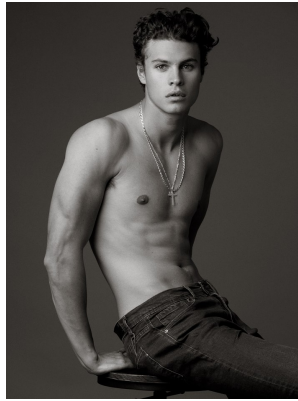

BOSS MODELS

JOHANNESBURG

CONNOR MCGIDDY

Height: 190cm Chest: 99cm Waist: 80cm Suit: 40 L Shoe: 10.5 UK Hair: Brown Eyes: Blue/Green

BOSS MODELS

JOHANNESBURG

CONNOR MCGIDDY

Height: 190cm Chest: 99cm Waist: 80cm Suit: 40 L Shoe: 10.5 UK Hair: Brown Eyes: Blue/Green

BOSS MODELS

JOHANNESBURG

CONNOR MCGIDDY

Height: 190cm Chest: 99cm Waist: 80cm Suit: 40 L Shoe: 10.5 UK Hair: Brown Eyes: Blue/Green