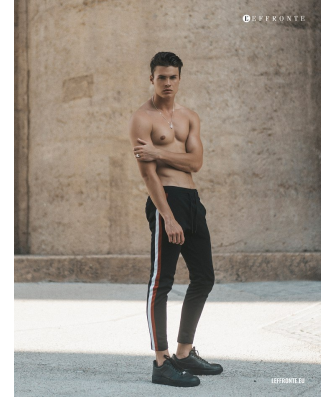

BOSS MODELS

JOHANNESBURG

CONNOR MCGIDDY

Height: 190cm Chest: 99cm Waist: 80cm Suit: 40 L Shoe: 10.5 UK Hair: Brown Eyes: Blue/Green

BOSS MODELS

JOHANNESBURG

CONNOR MCGIDDY

Height: 190cm Chest: 99cm Waist: 80cm Suit: 40 L Shoe: 10.5 UK Hair: Brown Eyes: Blue/Green

BOSS MODELS

JOHANNESBURG

CONNOR MCGIDDY

Height: 190cm Chest: 99cm Waist: 80cm Suit: 40 L Shoe: 10.5 UK Hair: Brown Eyes: Blue/Green