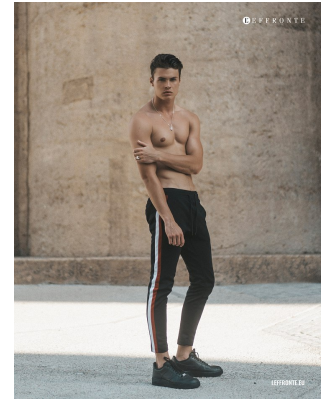

# BOSS MODELS

JOHANNESBURG

## CONNOR MCGIDDY

Height: 190cm Chest: 99cm Waist: 80cm Suit: 40 L Shoe: 10.5 UK Hair: Brown Eyes: Blue/Green