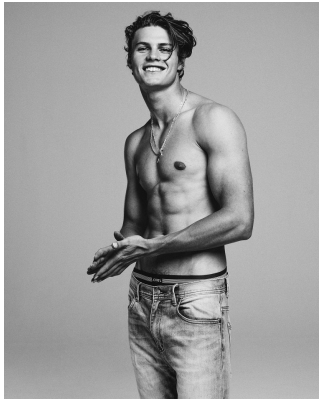

## CONNOR MCGIDDY

Height: 190cm Chest: 99cm Waist: 80cm Suit: 40 L Shoe: 10.5 UK Hair: Brown Eyes: Blue/Green

# BOSS MODELS

JOHANNESBURG