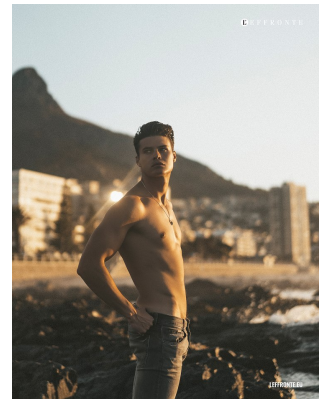

BOSS MODELS

JOHANNESBURG

CONNOR MCGIDDY

Height: 190cm Chest: 99cm Waist: 80cm Suit: 40 L Shoe: 10.5 UK Hair: Brown Eyes: Blue/Green

BOSS MODELS

JOHANNESBURG

CONNOR MCGIDDY

Height: 190cm Chest: 99cm Waist: 80cm Suit: 40 L Shoe: 10.5 UK Hair: Brown Eyes: Blue/Green

BOSS MODELS

JOHANNESBURG

CONNOR MCGIDDY

Height: 190cm Chest: 99cm Waist: 80cm Suit: 40 L Shoe: 10.5 UK Hair: Brown Eyes: Blue/Green