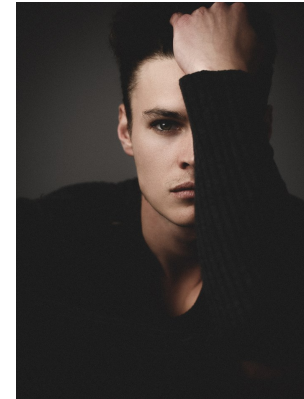

BOSS MODELS

JOHANNESBURG

CONNOR MCGIDDY

Height: 190cm Chest: 99cm Waist: 80cm Suit: 40 L Shoe: 10.5 UK Hair: Brown Eyes: Blue/Green

BOSS MODELS

JOHANNESBURG

CONNOR MCGIDDY

Height: 190cm Chest: 99cm Waist: 80cm Suit: 40 L Shoe: 10.5 UK Hair: Brown Eyes: Blue/Green

BOSS MODELS

JOHANNESBURG

CONNOR MCGIDDY

Height: 190cm Chest: 99cm Waist: 80cm Suit: 40 L Shoe: 10.5 UK Hair: Brown Eyes: Blue/Green