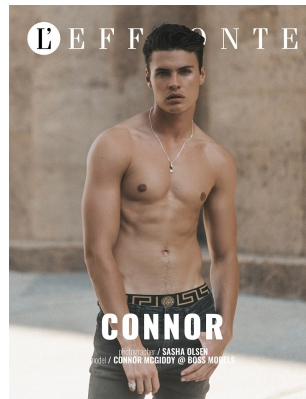

# BOSS MODELS

JOHANNESBURG

## CONNOR MCGIDDY

Height: 190cm Chest: 99cm Waist: 80cm Suit: 40 L Shoe: 10.5 UK Hair: Brown Eyes: Blue/Green