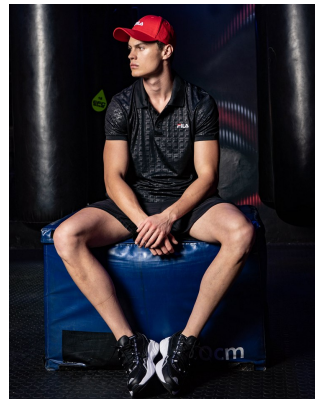

BOSS MODELS

JOHANNESBURG

CONNOR MCGIDDY

Height: 190cm Chest: 99cm Waist: 80cm Suit: 40 L Shoe: 10.5 UK Hair: Brown Eyes: Blue/Green

BOSS MODELS

JOHANNESBURG

CONNOR MCGIDDY

Height: 190cm Chest: 99cm Waist: 80cm Suit: 40 L Shoe: 10.5 UK Hair: Brown Eyes: Blue/Green

BOSS MODELS

JOHANNESBURG

CONNOR MCGIDDY

Height: 190cm Chest: 99cm Waist: 80cm Suit: 40 L Shoe: 10.5 UK Hair: Brown Eyes: Blue/Green