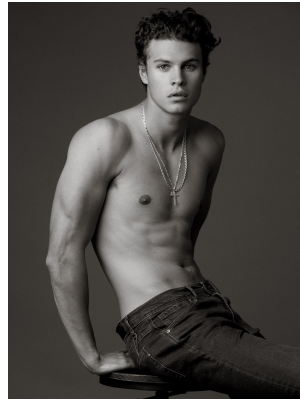

BOSS MODELS

JOHANNESBURG

CONNOR MCGIDDY

Height: 190cm Chest: 99cm Waist: 80cm Suit: 40 L Shoe: 10.5 UK Hair: Brown Eyes: Blue/Green

BOSS MODELS

JOHANNESBURG

CONNOR MCGIDDY

Height: 190cm Chest: 99cm Waist: 80cm Suit: 40 L Shoe: 10.5 UK Hair: Brown Eyes: Blue/Green

BOSS MODELS

JOHANNESBURG

CONNOR MCGIDDY

Height: 190cm Chest: 99cm Waist: 80cm Suit: 40 L Shoe: 10.5 UK Hair: Brown Eyes: Blue/Green