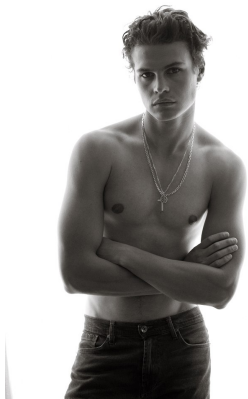

BOSS MODELS

JOHANNESBURG

CONNOR MCGIDDY

Height: 190cm Chest: 99cm Waist: 80cm Suit: 40 L Shoe: 10.5 UK Hair: Brown Eyes: Blue/Green

BOSS MODELS

JOHANNESBURG

CONNOR MCGIDDY

Height: 190cm Chest: 99cm Waist: 80cm Suit: 40 L Shoe: 10.5 UK Hair: Brown Eyes: Blue/Green

BOSS MODELS

JOHANNESBURG

CONNOR MCGIDDY

Height: 190cm Chest: 99cm Waist: 80cm Suit: 40 L Shoe: 10.5 UK Hair: Brown Eyes: Blue/Green