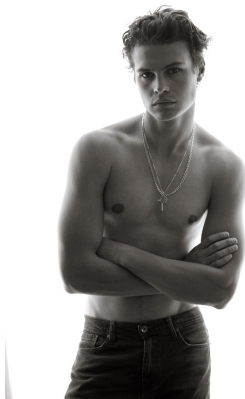

# BOSS MODELS

JOHANNESBURG

## CONNOR MCGIDDY

Height: 190cm Chest: 99cm Waist: 80cm Suit: 40 L Shoe: 10.5 UK Hair: Brown Eyes: Blue/Green