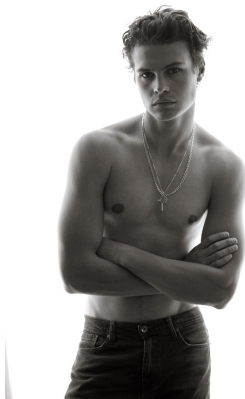

BOSS MODELS

JOHANNESBURG

CONNOR MCGIDDY

Height: 190cm Chest: 99cm Waist: 80cm Suit: 40 L Shoe: 10.5 UK Hair: Brown Eyes: Blue/Green

BOSS MODELS

JOHANNESBURG

CONNOR MCGIDDY

Height: 190cm Chest: 99cm Waist: 80cm Suit: 40 L Shoe: 10.5 UK Hair: Brown Eyes: Blue/Green

BOSS MODELS

JOHANNESBURG

CONNOR MCGIDDY

Height: 190cm Chest: 99cm Waist: 80cm Suit: 40 L Shoe: 10.5 UK Hair: Brown Eyes: Blue/Green