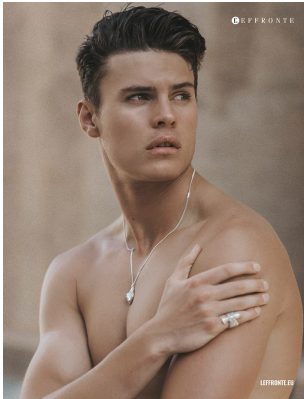

BOSS MODELS

JOHANNESBURG

CONNOR MCGIDDY

Height: 190cm Chest: 99cm Waist: 80cm Suit: 40 L Shoe: 10.5 UK Hair: Brown Eyes: Blue/Green

BOSS MODELS

JOHANNESBURG

CONNOR MCGIDDY

Height: 190cm Chest: 99cm Waist: 80cm Suit: 40 L Shoe: 10.5 UK Hair: Brown Eyes: Blue/Green

BOSS MODELS

JOHANNESBURG

CONNOR MCGIDDY

Height: 190cm Chest: 99cm Waist: 80cm Suit: 40 L Shoe: 10.5 UK Hair: Brown Eyes: Blue/Green