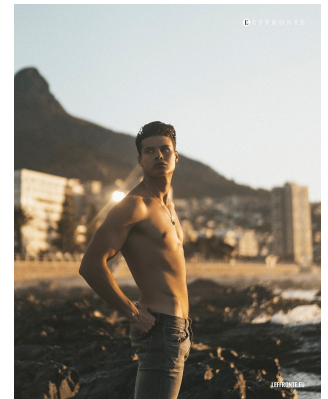

BOSS MODELS

JOHANNESBURG

CONNOR MCGIDDY

Height: 190cm Chest: 99cm Waist: 80cm Suit: 40 L Shoe: 10.5 UK Hair: Brown Eyes: Blue/Green

BOSS MODELS

JOHANNESBURG

CONNOR MCGIDDY

Height: 190cm Chest: 99cm Waist: 80cm Suit: 40 L Shoe: 10.5 UK Hair: Brown Eyes: Blue/Green

BOSS MODELS

JOHANNESBURG

CONNOR MCGIDDY

Height: 190cm Chest: 99cm Waist: 80cm Suit: 40 L Shoe: 10.5 UK Hair: Brown Eyes: Blue/Green