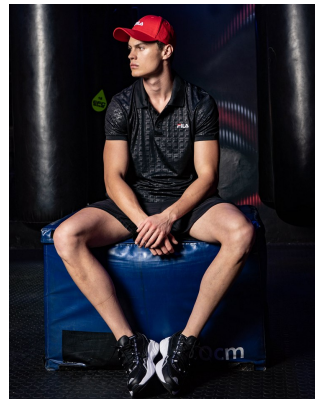

# BOSS MODELS

JOHANNESBURG

## CONNOR MCGIDDY

Height: 190cm Chest: 99cm Waist: 80cm Suit: 40 L Shoe: 10.5 UK Hair: Brown Eyes: Blue/Green