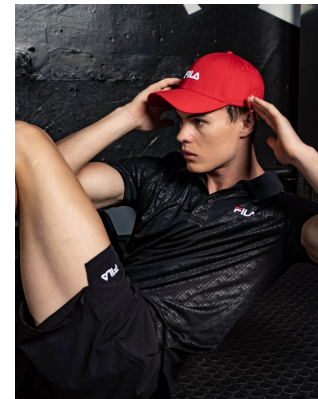

BOSS MODELS

JOHANNESBURG

CONNOR MCGIDDY

Height: 190cm Chest: 99cm Waist: 80cm Suit: 40 L Shoe: 10.5 UK Hair: Brown Eyes: Blue/Green

BOSS MODELS

JOHANNESBURG

CONNOR MCGIDDY

Height: 190cm Chest: 99cm Waist: 80cm Suit: 40 L Shoe: 10.5 UK Hair: Brown Eyes: Blue/Green