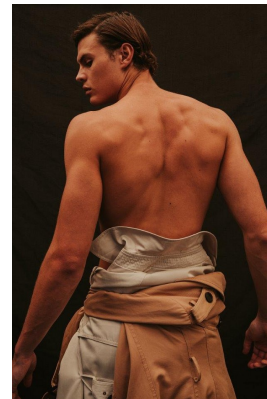

BOSS MODELS

JOHANNESBURG

CONNOR MCGIDDY

Height: 190cm Chest: 99cm Waist: 80cm Suit: 40 L Shoe: 10.5 UK Hair: Brown Eyes: Blue/Green

BOSS MODELS

JOHANNESBURG

CONNOR MCGIDDY

Height: 190cm Chest: 99cm Waist: 80cm Suit: 40 L Shoe: 10.5 UK Hair: Brown Eyes: Blue/Green

BOSS MODELS

JOHANNESBURG

CONNOR MCGIDDY

Height: 190cm Chest: 99cm Waist: 80cm Suit: 40 L Shoe: 10.5 UK Hair: Brown Eyes: Blue/Green