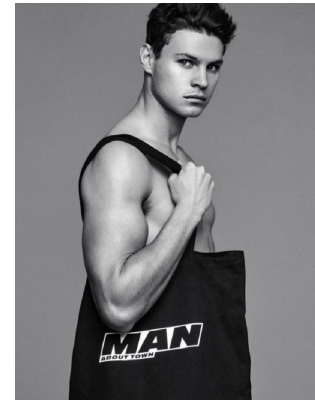

BOSS MODELS

JOHANNESBURG

CONNOR MCGIDDY

Height: 190cm Chest: 99cm Waist: 80cm Suit: 40 L Shoe: 10.5 UK Hair: Brown Eyes: Blue/Green

BOSS MODELS

JOHANNESBURG

CONNOR MCGIDDY

Height: 190cm Chest: 99cm Waist: 80cm Suit: 40 L Shoe: 10.5 UK Hair: Brown Eyes: Blue/Green

BOSS MODELS

JOHANNESBURG

CONNOR MCGIDDY

Height: 190cm Chest: 99cm Waist: 80cm Suit: 40 L Shoe: 10.5 UK Hair: Brown Eyes: Blue/Green