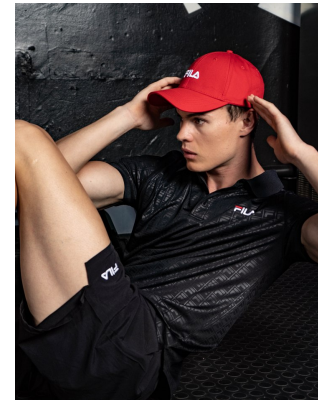

BOSS MODELS

JOHANNESBURG

CONNOR MCGIDDY

Height: 190cm Chest: 99cm Waist: 80cm Suit: 40 L Shoe: 10.5 UK Hair: Brown Eyes: Blue/Green

BOSS MODELS

JOHANNESBURG

CONNOR MCGIDDY

Height: 190cm Chest: 99cm Waist: 80cm Suit: 40 L Shoe: 10.5 UK Hair: Brown Eyes: Blue/Green