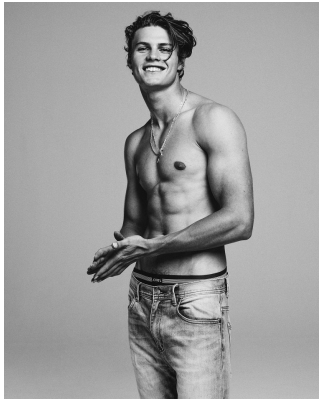

BOSS MODELS

JOHANNESBURG

CONNOR MCGIDDY

Height: 190cm Chest: 99cm Waist: 80cm Suit: 40 L Shoe: 10.5 UK Hair: Brown Eyes: Blue/Green

BOSS MODELS

JOHANNESBURG

CONNOR MCGIDDY

Height: 190cm Chest: 99cm Waist: 80cm Suit: 40 L Shoe: 10.5 UK Hair: Brown Eyes: Blue/Green

BOSS MODELS

JOHANNESBURG

CONNOR MCGIDDY

Height: 190cm Chest: 99cm Waist: 80cm Suit: 40 L Shoe: 10.5 UK Hair: Brown Eyes: Blue/Green