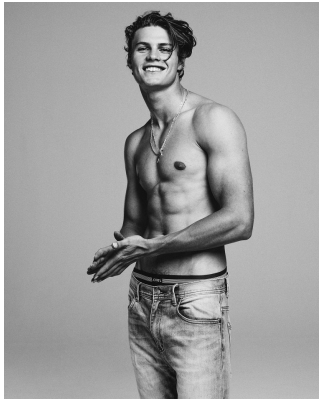

BOSS MODELS

JOHANNESBURG

CONNOR MCGIDDY

Height: 190cm Chest: 99cm Waist: 80cm Suit: 40 L Shoe: 10.5 UK Hair: Brown Eyes: Blue/Green

BOSS MODELS

JOHANNESBURG

CONNOR MCGIDDY

Height: 190cm Chest: 99cm Waist: 80cm Suit: 40 L Shoe: 10.5 UK Hair: Brown Eyes: Blue/Green

BOSS MODELS

JOHANNESBURG

CONNOR MCGIDDY

Height: 190cm Chest: 99cm Waist: 80cm Suit: 40 L Shoe: 10.5 UK Hair: Brown Eyes: Blue/Green