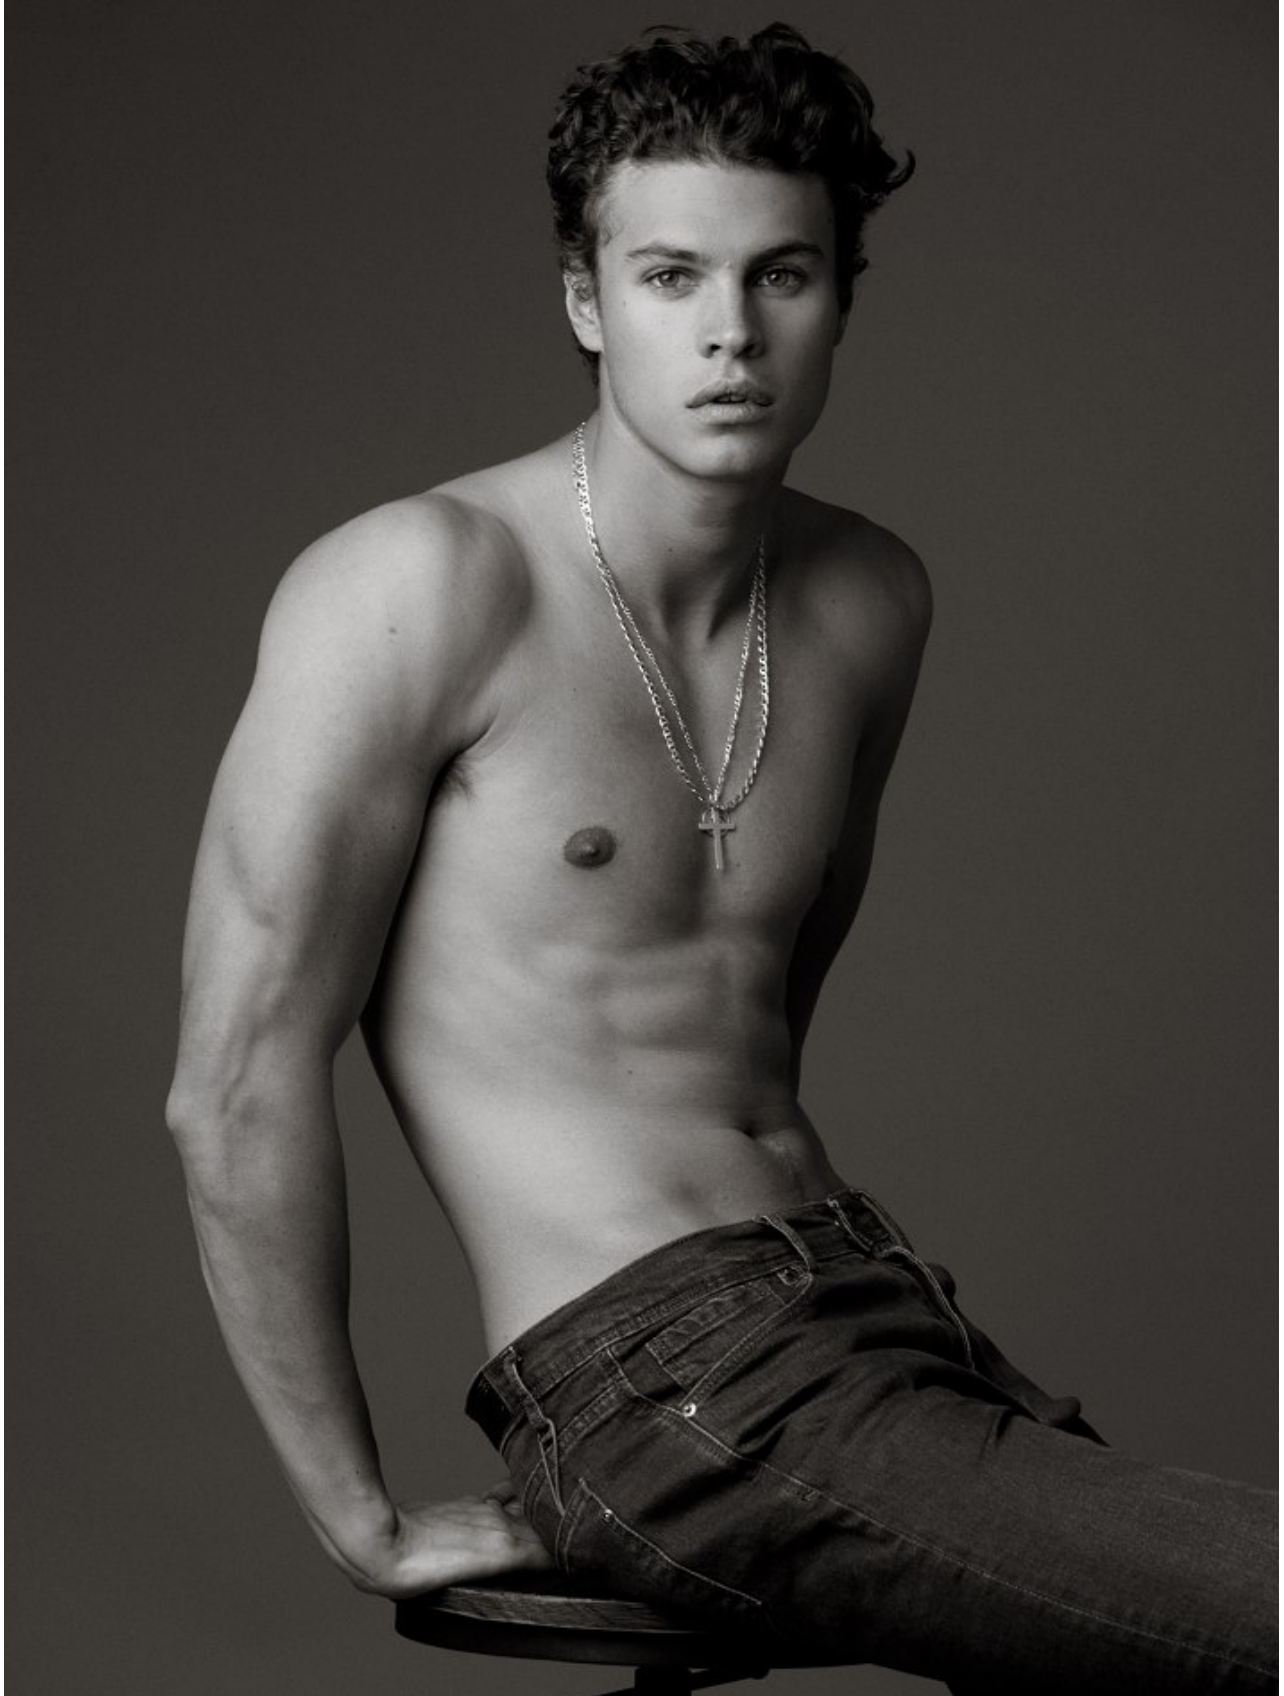

CONNOR MCGIDDY

BOSS MODELS

JOHANNESBURG

CONNOR MCGIDDY

Height: 190cm Chest: 99cm Waist: 80cm Suit: 40 L Shoe: 10.5 UK Hair: Brown Eyes: Blue/Green