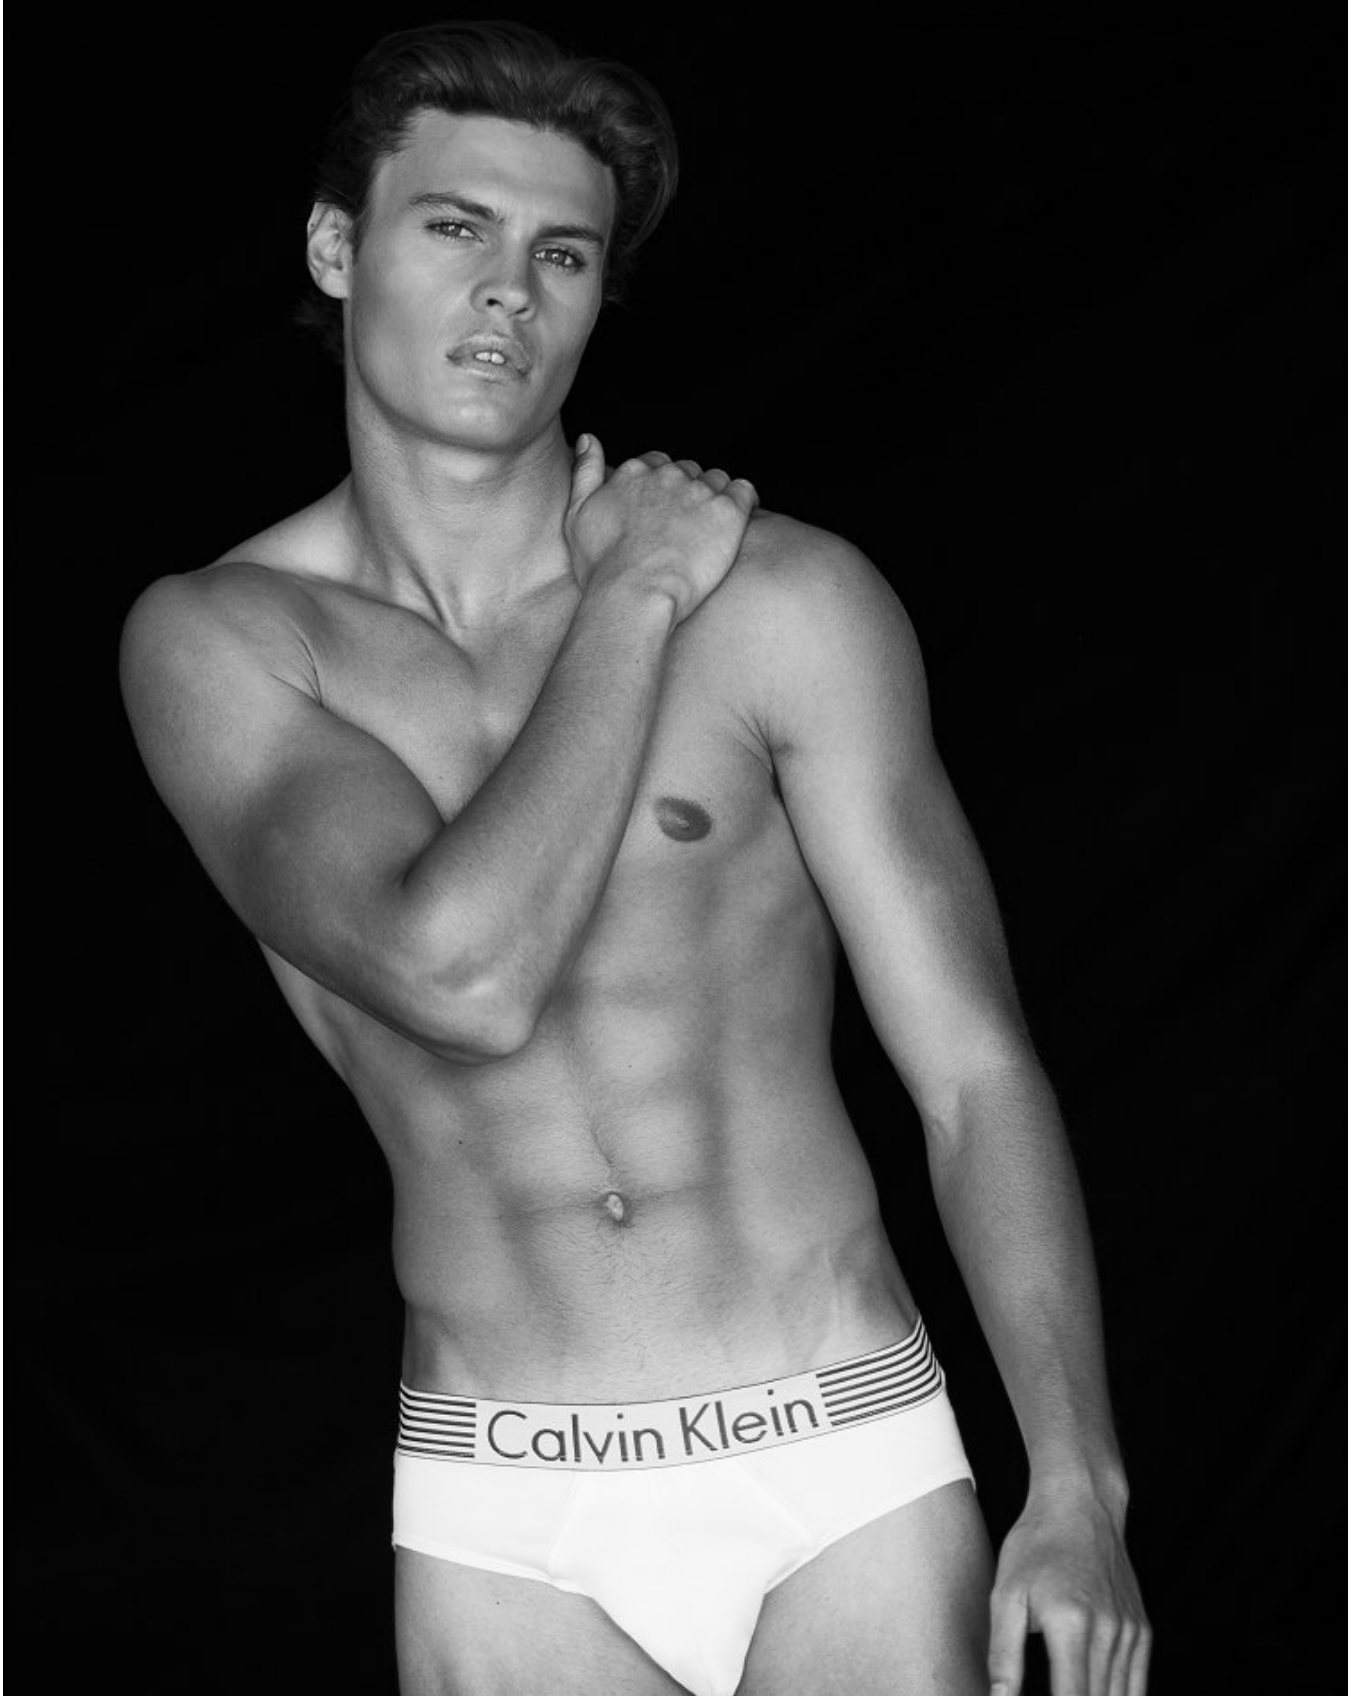

BOSS MODELS

JOHANNESBURG

CONNOR MCGIDDY

Height: 190cm Chest: 99cm Waist: 80cm Suit: 40 L Shoe: 10.5 UK Hair: Brown Eyes: Blue/Green