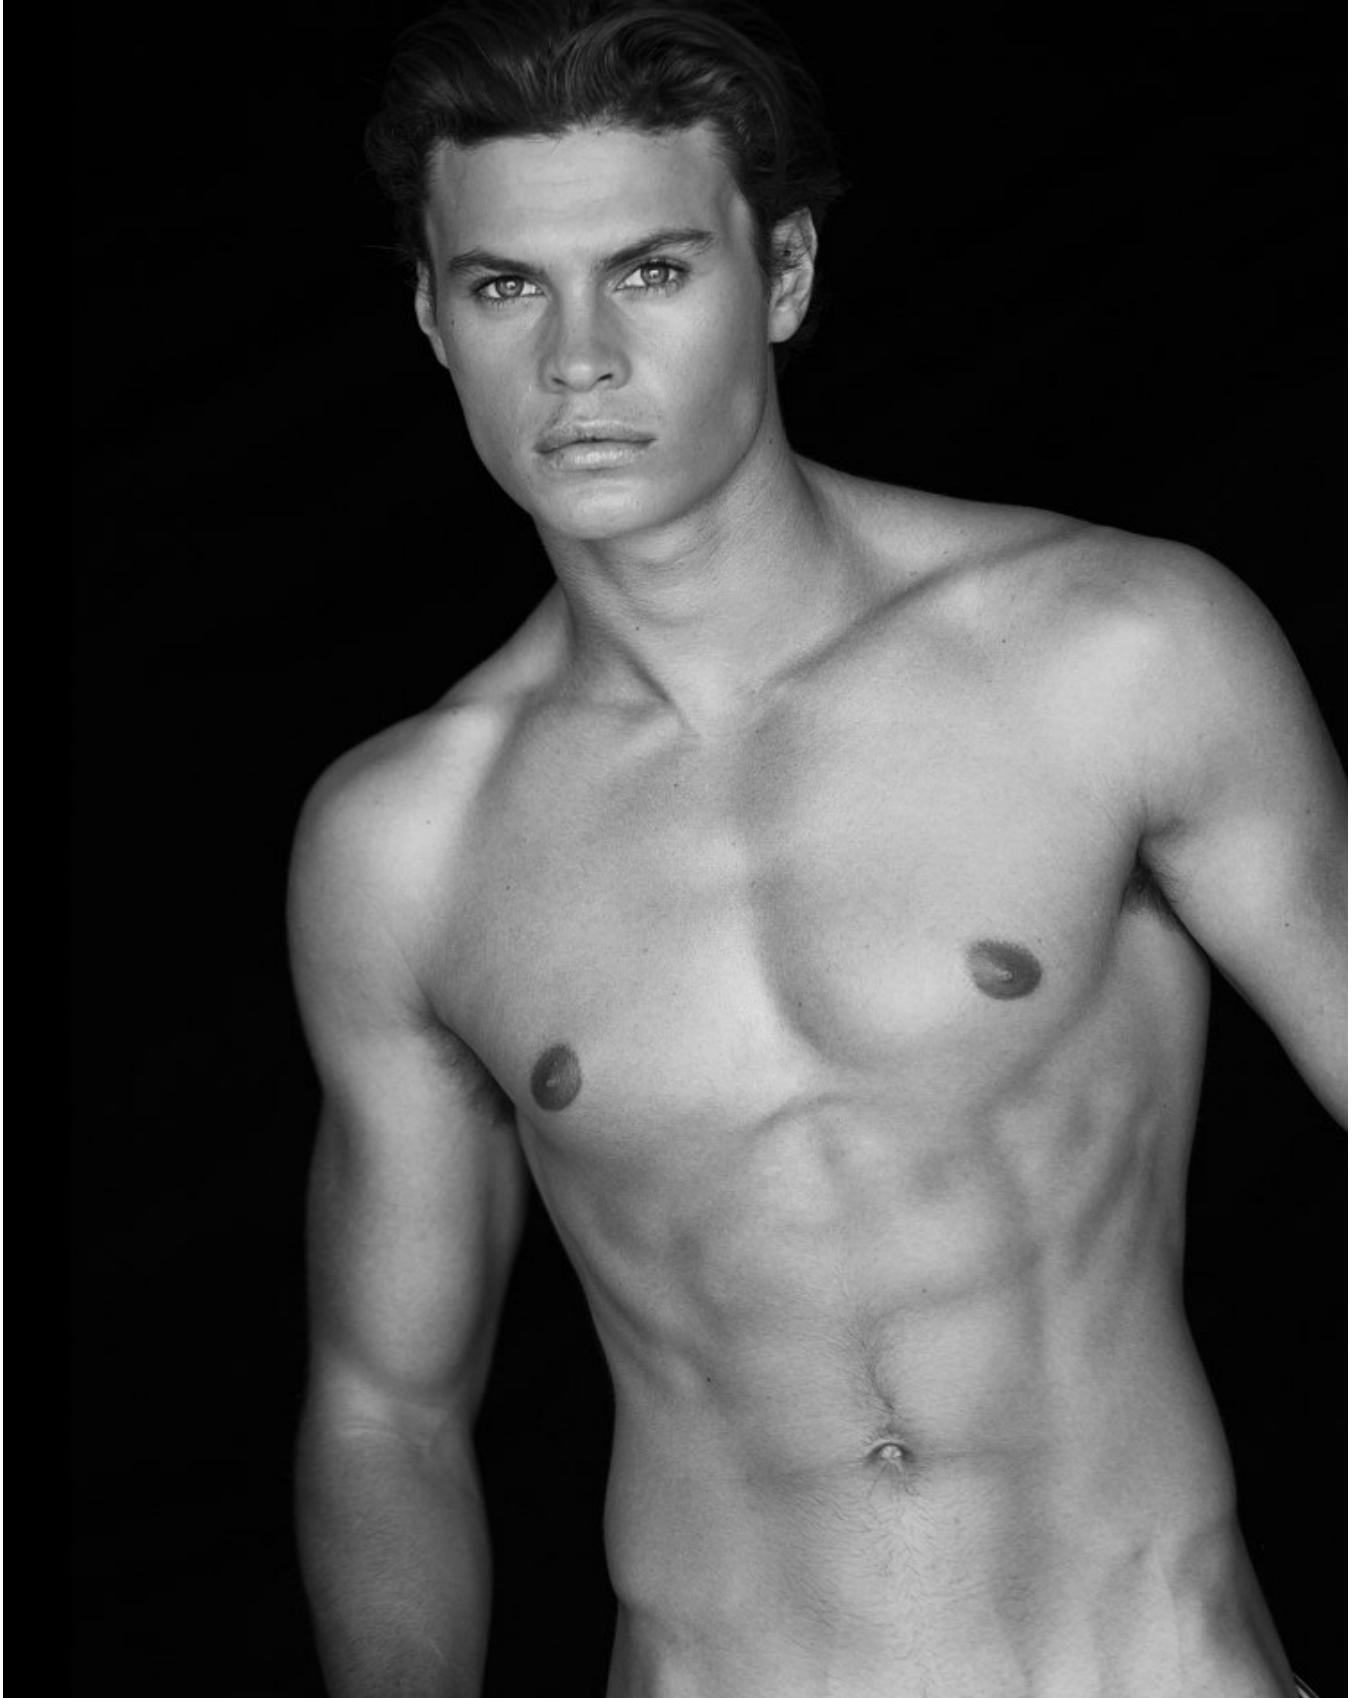

BOSS MODELS

JOHANNESBURG

CONNOR MCGIDDY

Height: 190cm Chest: 99cm Waist: 80cm Suit: 40 L Shoe: 10.5 UK Hair: Brown Eyes: Blue/Green