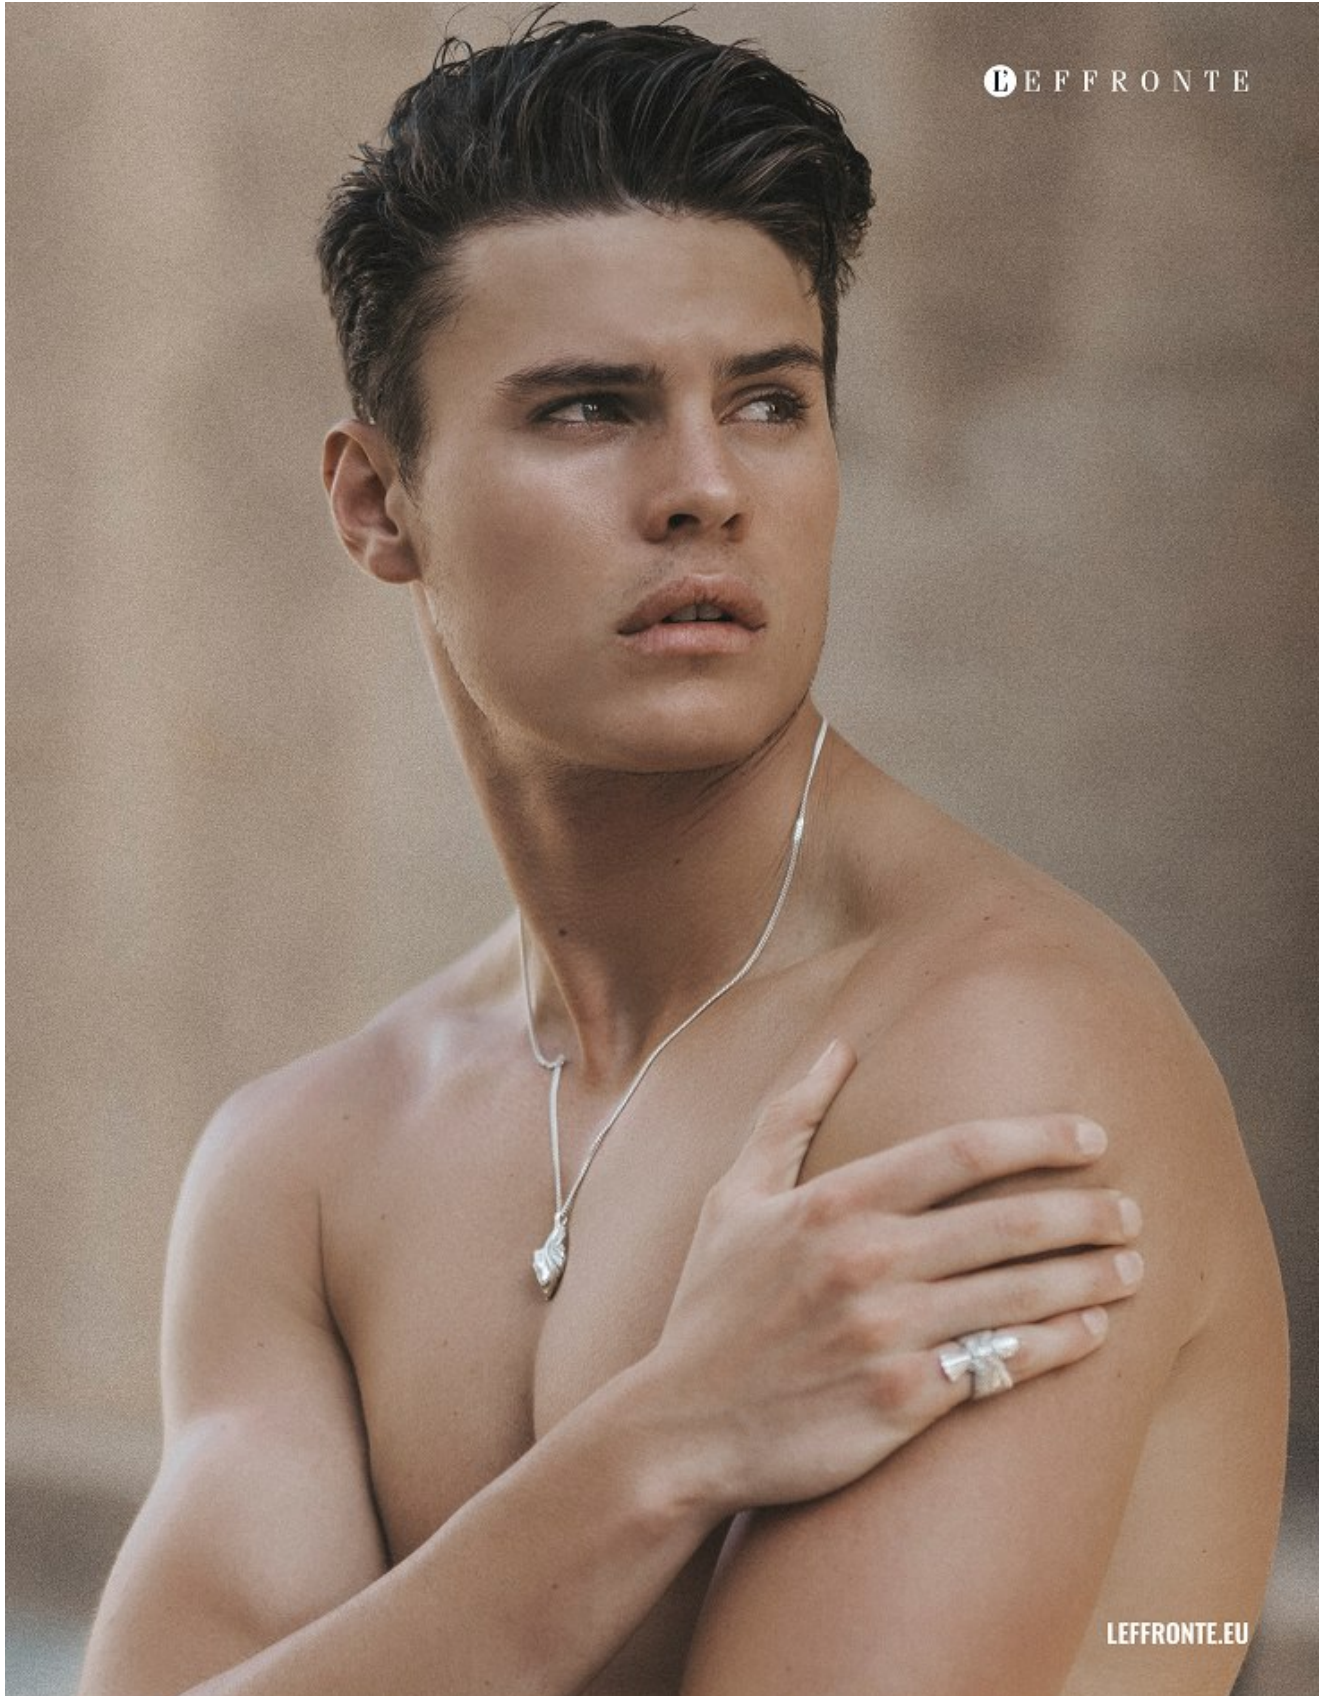

BOSS MODELS

JOHANNESBURG

CONNOR MCGIDDY

Height: 190cm Chest: 99cm Waist: 80cm Suit: 40 L Shoe: 10.5 UK Hair: Brown Eyes: Blue/Green