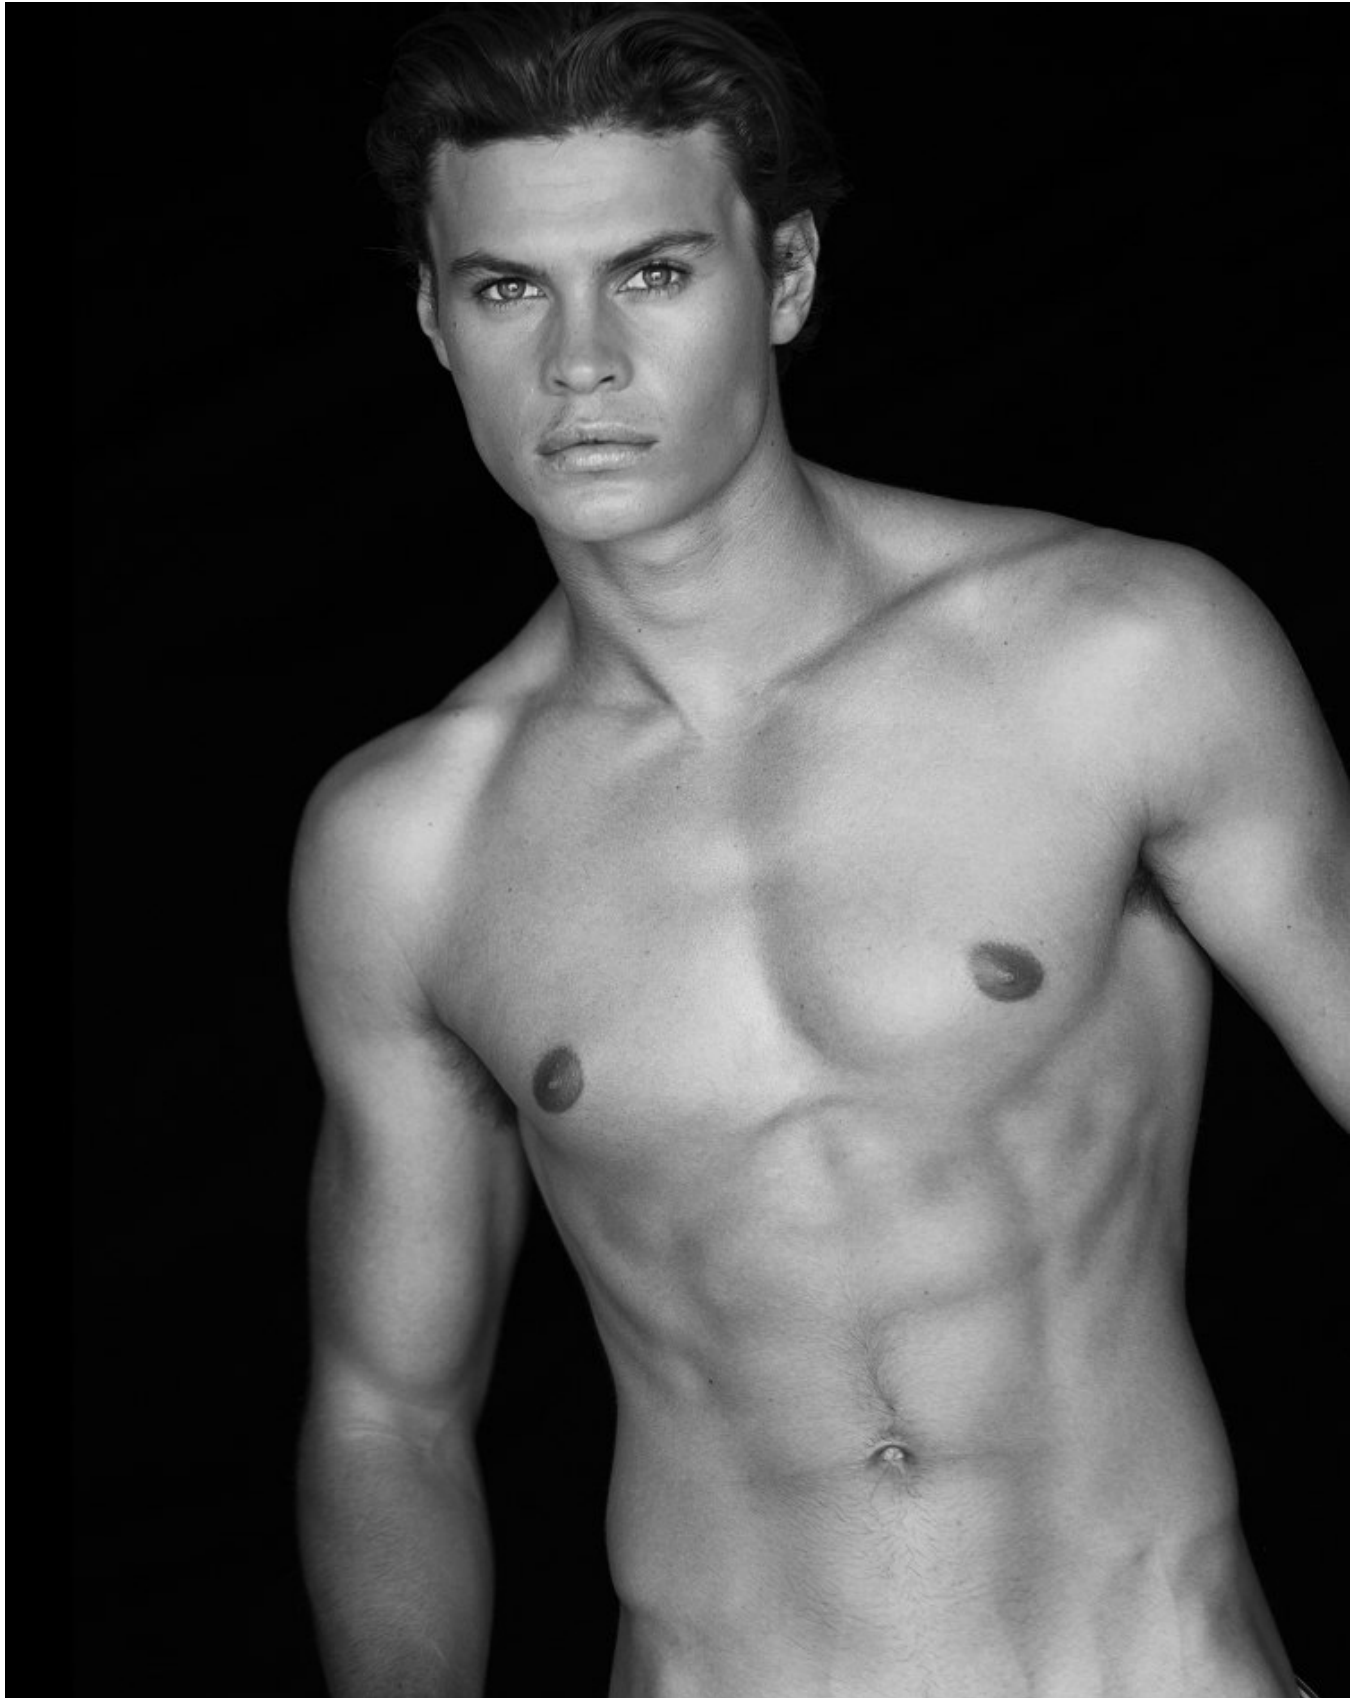

BOSS MODELS

JOHANNESBURG

CONNOR MCGIDDY

Height: 190cm Chest: 99cm Waist: 80cm Suit: 40 L Shoe: 10.5 UK Hair: Brown Eyes: Blue/Green

BOSS MODELS

JOHANNESBURG

CONNOR MCGIDDY

Height: 190cm Chest: 99cm Waist: 80cm Suit: 40 L Shoe: 10.5 UK Hair: Brown Eyes: Blue/Green