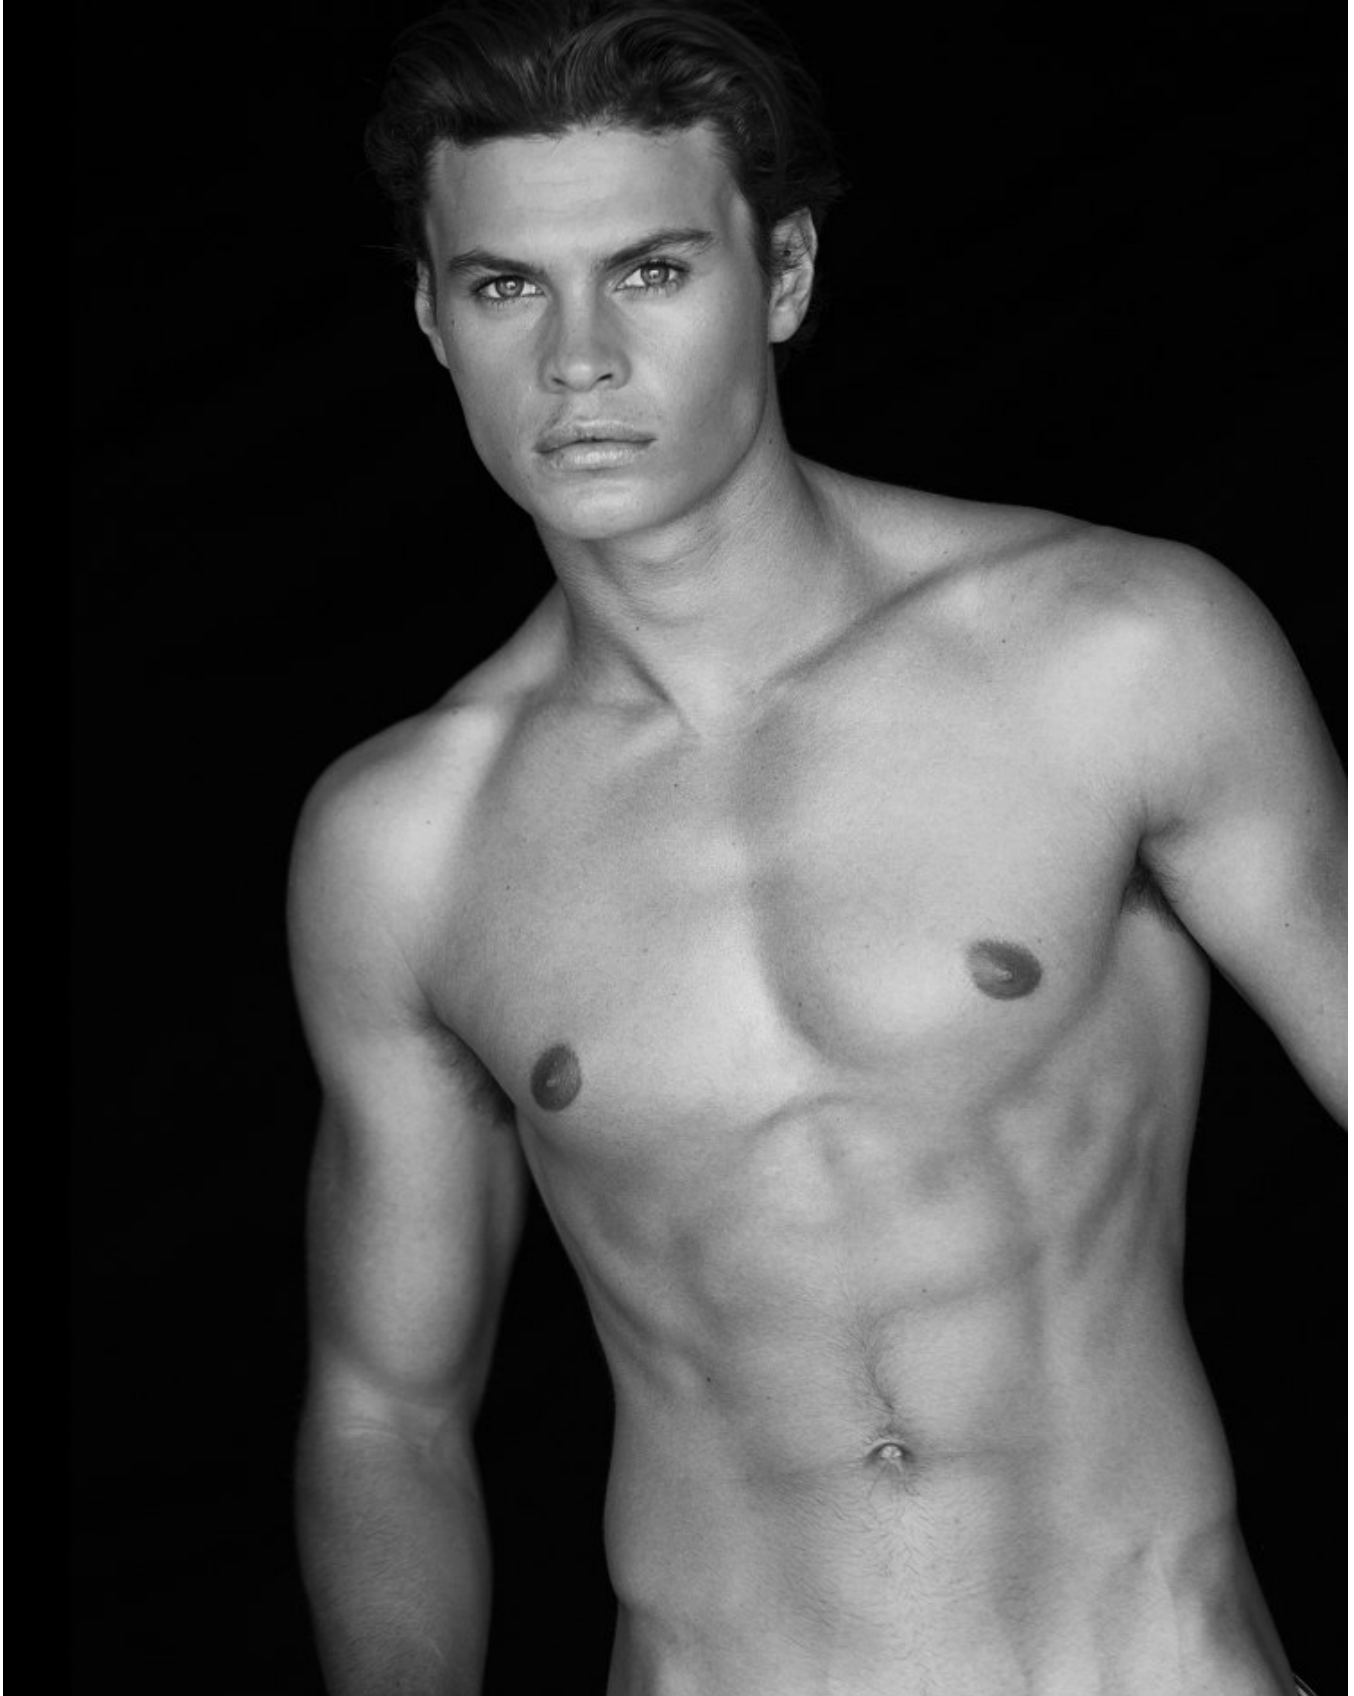

BOSS MODELS

JOHANNESBURG

CONNOR MCGIDDY

Height: 190cm Chest: 99cm Waist: 80cm Suit: 40 L Shoe: 10.5 UK Hair: Brown Eyes: Blue/Green

BOSS MODELS

JOHANNESBURG

CONNOR MCGIDDY

Height: 190cm Chest: 99cm Waist: 80cm Suit: 40 L Shoe: 10.5 UK Hair: Brown Eyes: Blue/Green