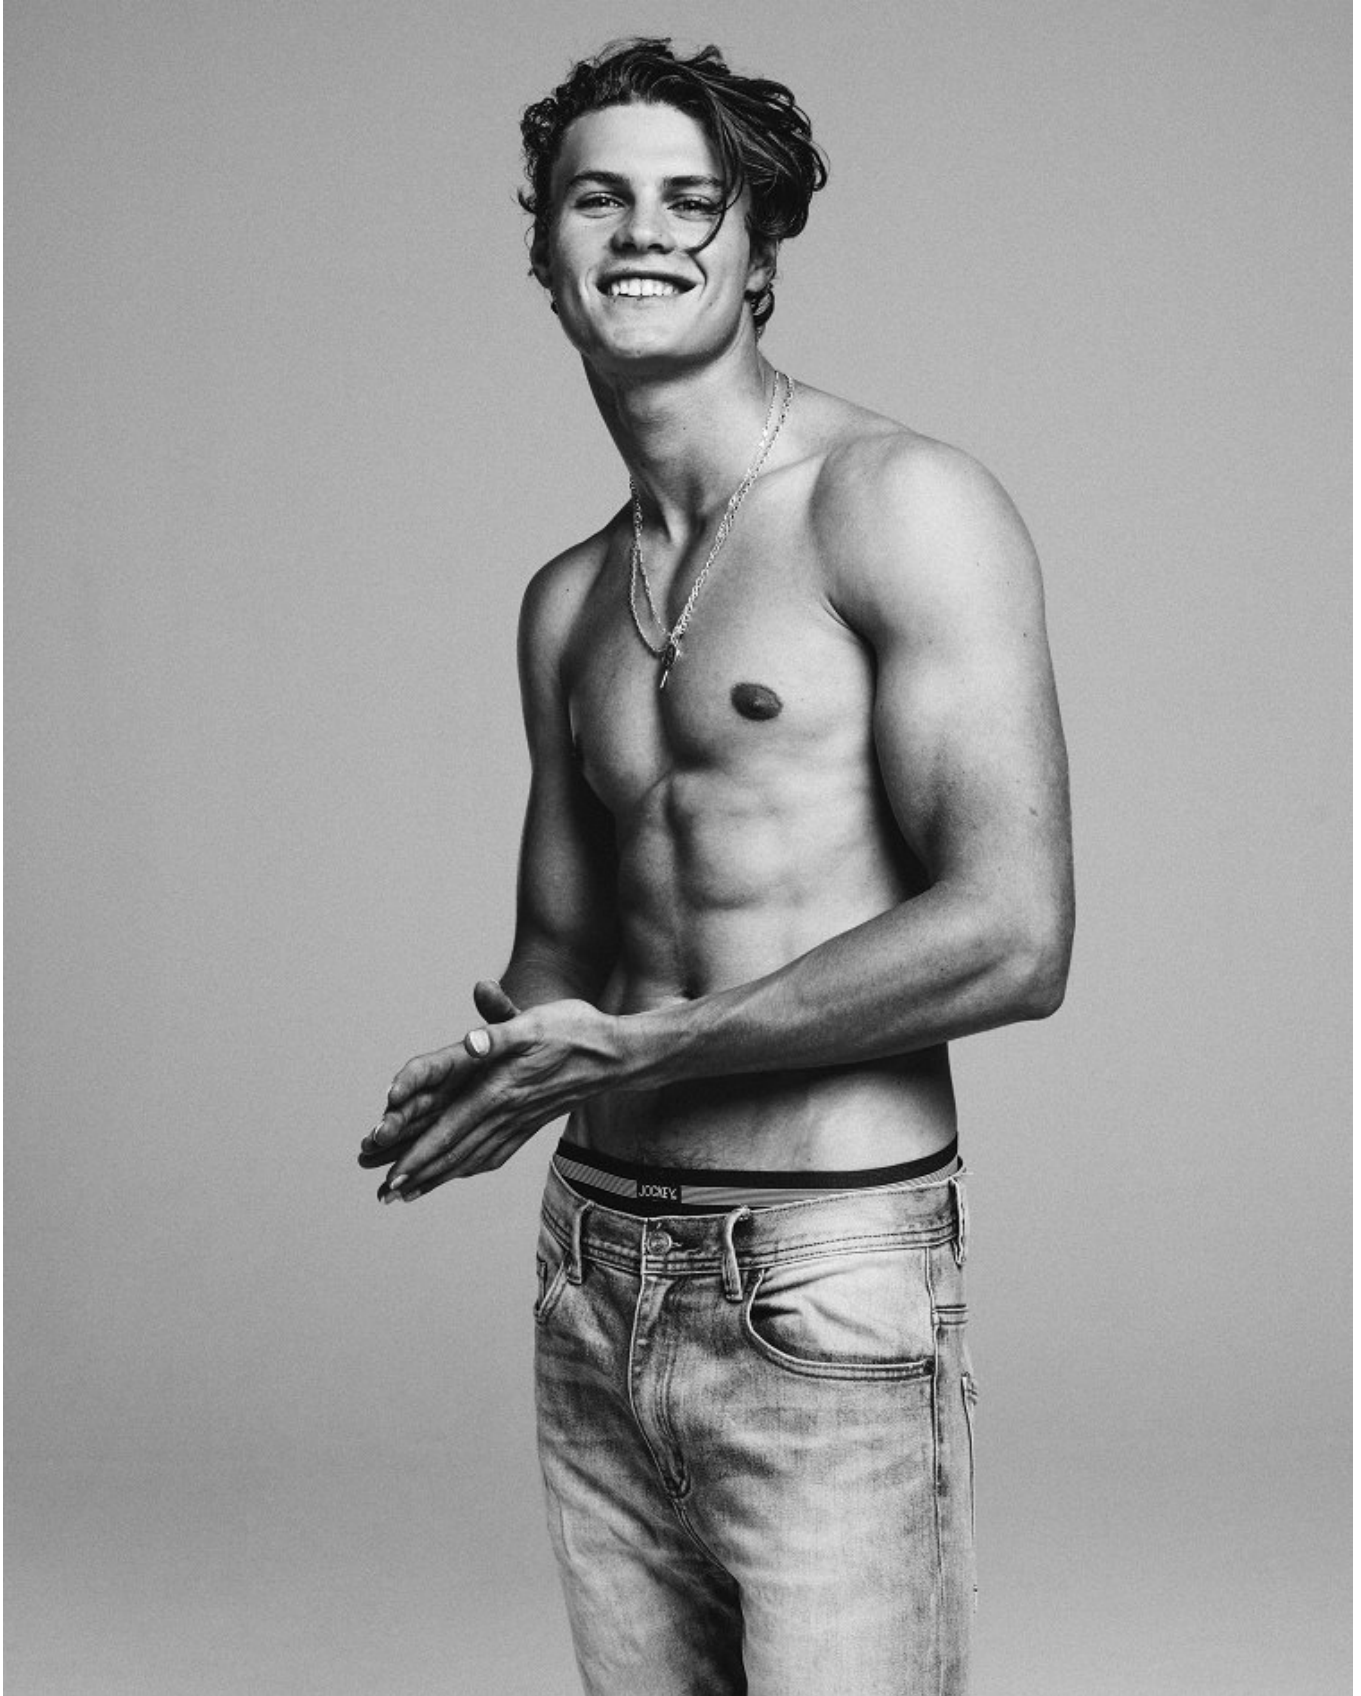

BOSS MODELS

JOHANNESBURG

CONNOR MCGIDDY

Height: 190cm Chest: 99cm Waist: 80cm Suit: 40 L Shoe: 10.5 UK Hair: Brown Eyes: Blue/Green