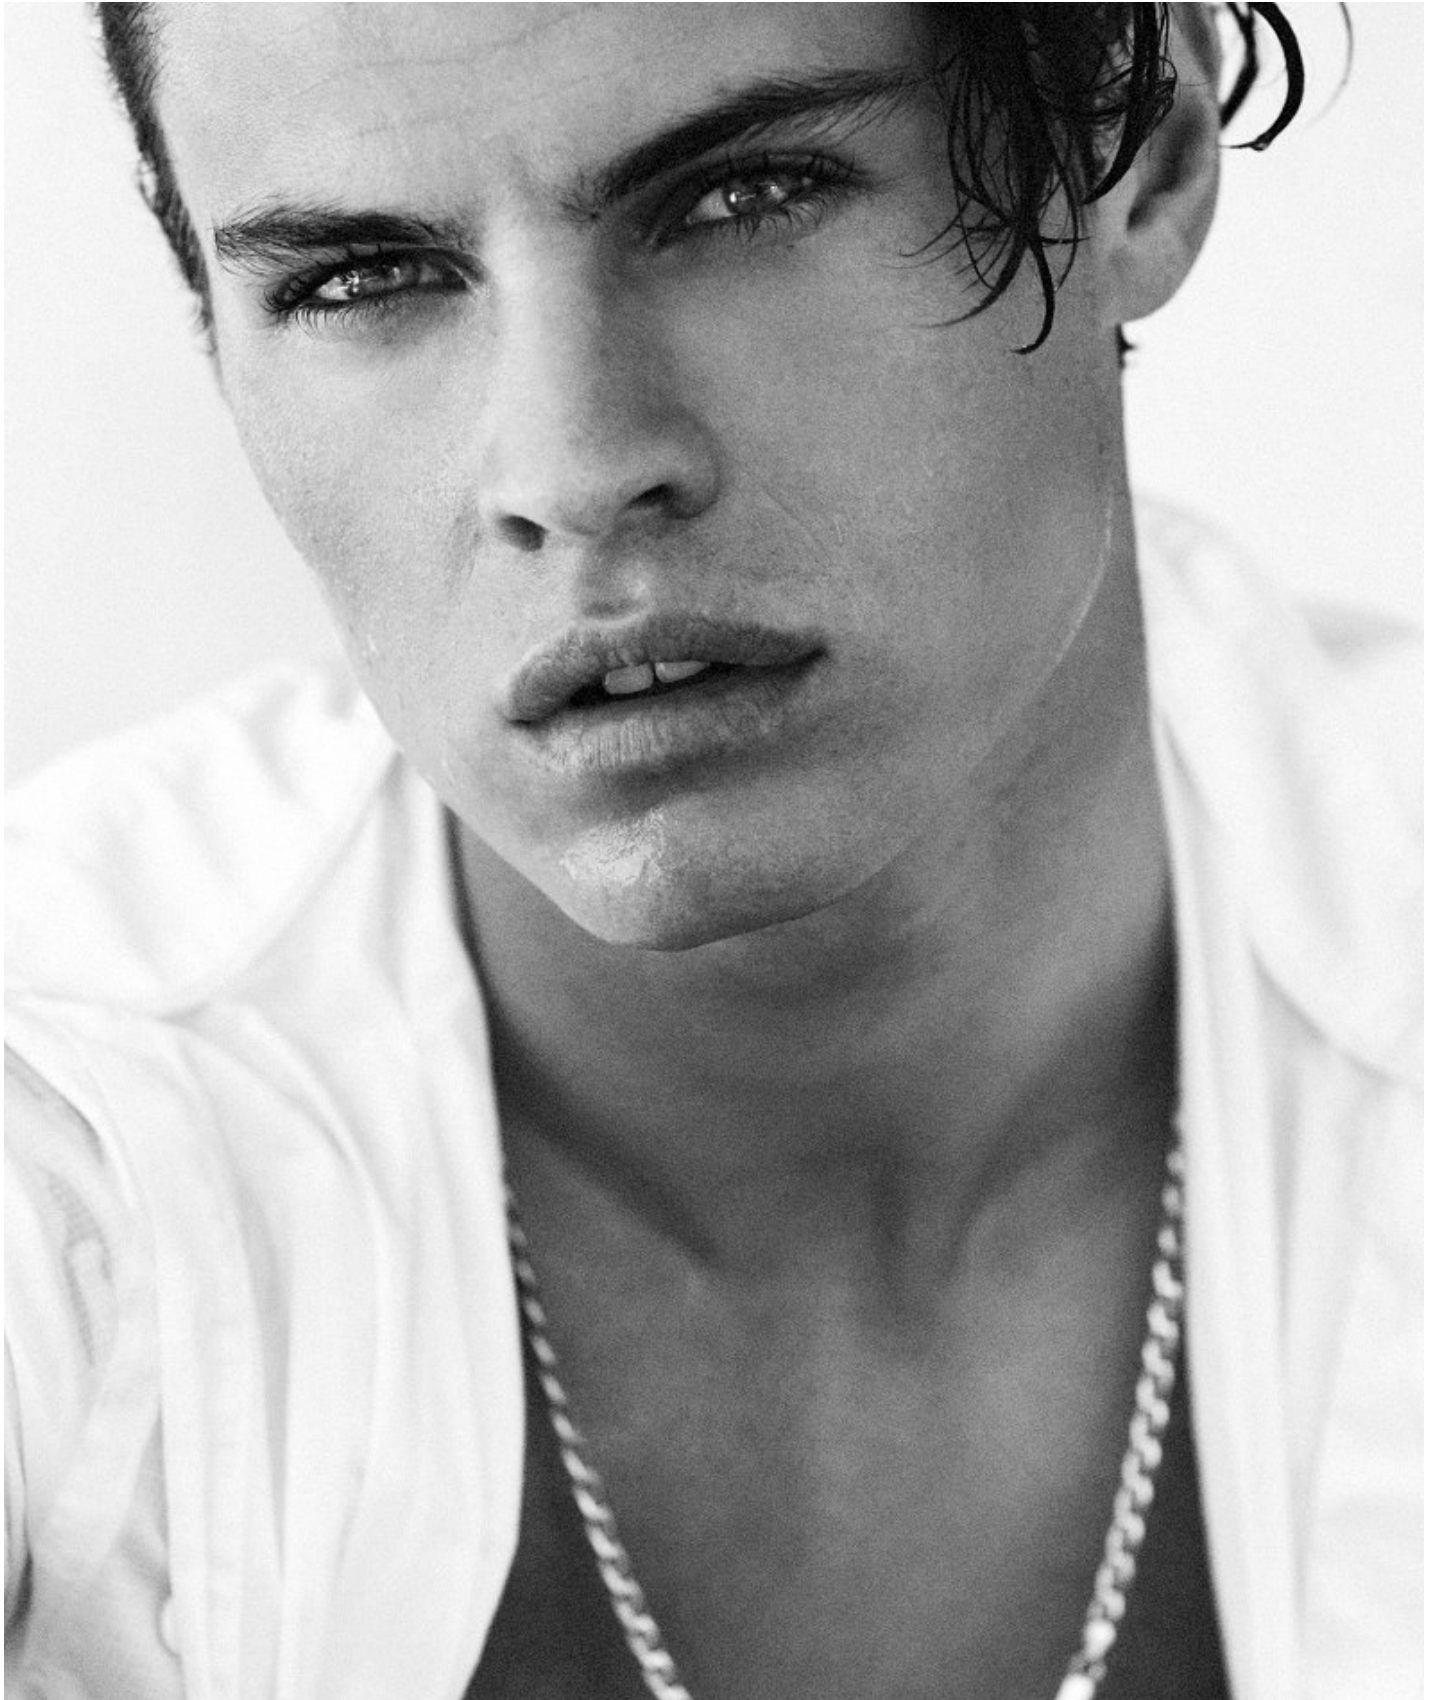

BOSS MODELS

JOHANNESBURG

CONNOR MCGIDDY

Height: 190cm Chest: 99cm Waist: 80cm Suit: 40 L Shoe: 10.5 UK Hair: Brown Eyes: Blue/Green

BOSS MODELS

JOHANNESBURG

CONNOR MCGIDDY

Height: 190cm Chest: 99cm Waist: 80cm Suit: 40 L Shoe: 10.5 UK Hair: Brown Eyes: Blue/Green