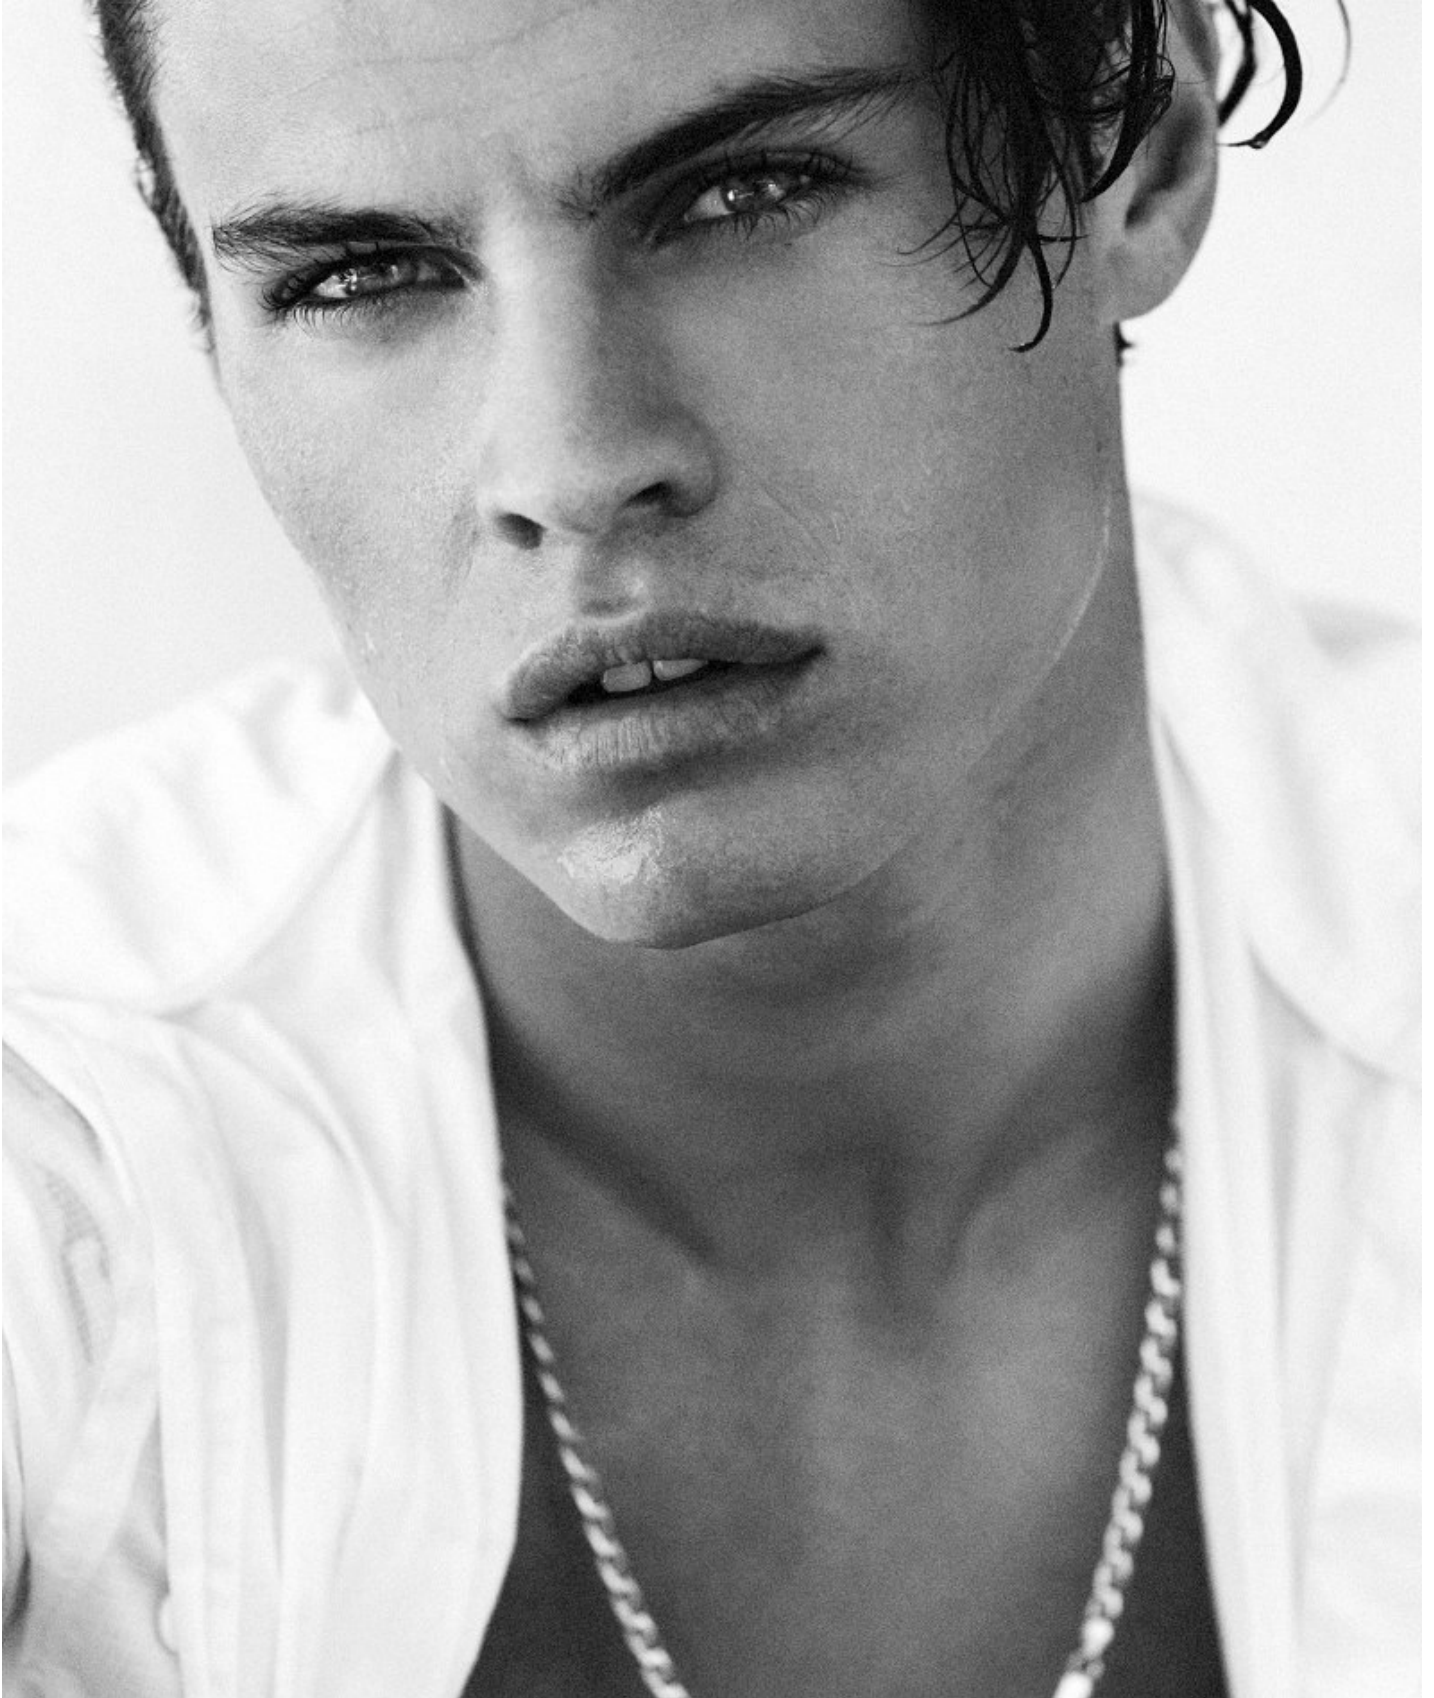

BOSS MODELS

JOHANNESBURG

CONNOR MCGIDDY

Height: 190cm Chest: 99cm Waist: 80cm Suit: 40 L Shoe: 10.5 UK Hair: Brown Eyes: Blue/Green