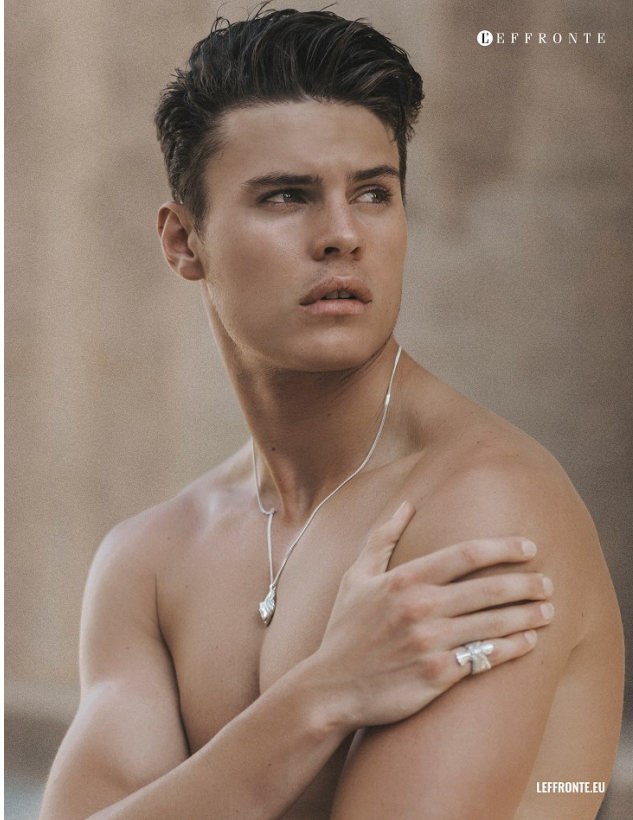

BOSS MODELS

JOHANNESBURG

CONNOR MCGIDDY

Height: 190cm Chest: 99cm Waist: 80cm Suit: 40 L Shoe: 10.5 UK Hair: Brown Eyes: Blue/Green