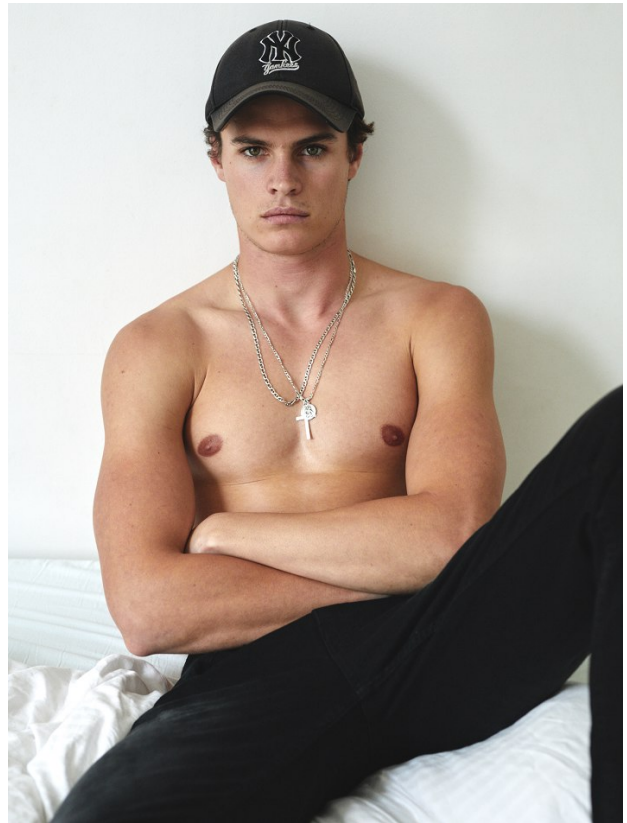

BOSS MODELS

JOHANNESBURG

CONNOR MCGIDDY

Height: 190cm Chest: 99cm Waist: 80cm Suit: 40 L Shoe: 10.5 UK Hair: Brown Eyes: Blue/Green