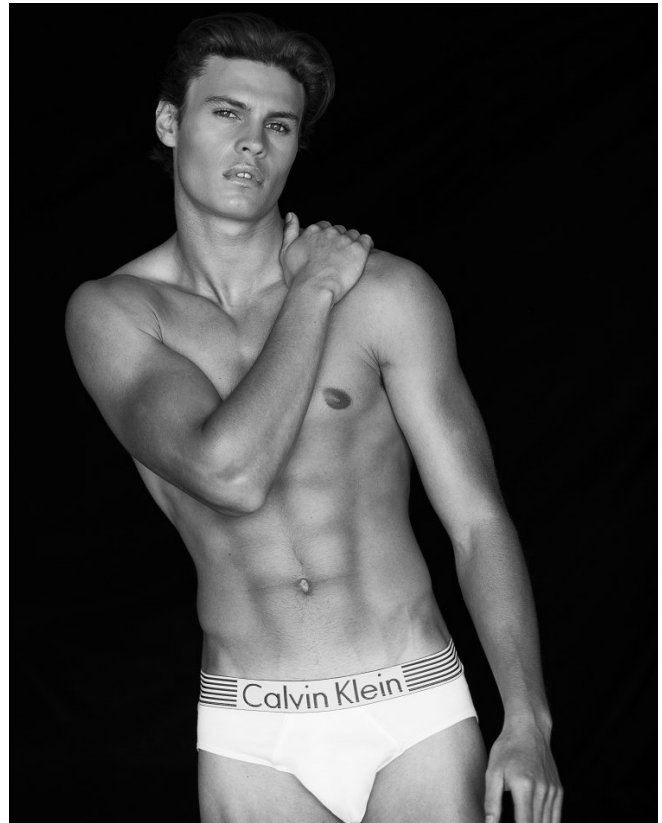

BOSS MODELS

JOHANNESBURG

CONNOR MCGIDDY

Height: 190cm Chest: 99cm Waist: 80cm Suit: 40 L Shoe: 10.5 UK Hair: Brown Eyes: Blue/Green

BOSS MODELS

JOHANNESBURG

CONNOR MCGIDDY

Height: 190cm Chest: 99cm Waist: 80cm Suit: 40 L Shoe: 10.5 UK Hair: Brown Eyes: Blue/Green