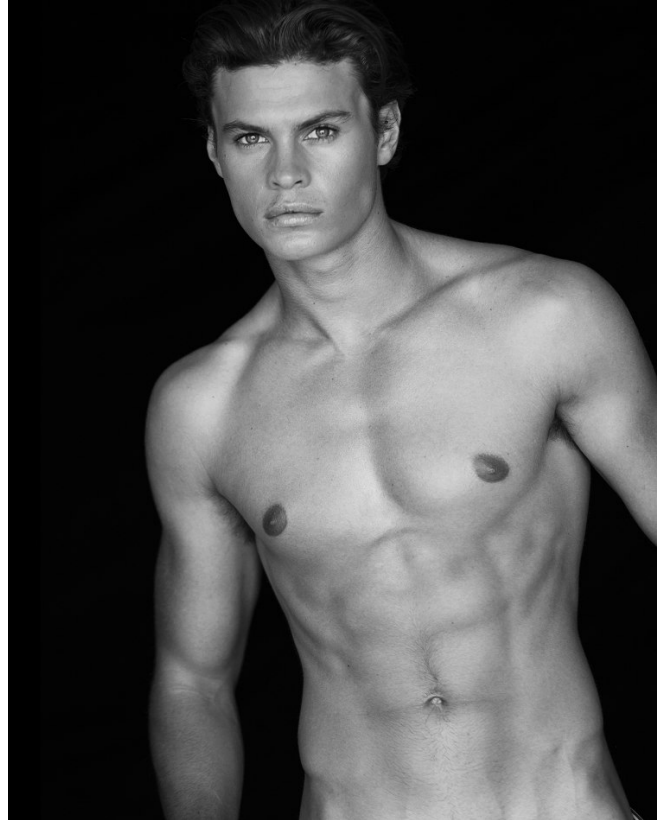

BOSS MODELS

JOHANNESBURG

CONNOR MCGIDDY

Height: 190cm Chest: 99cm Waist: 80cm Suit: 40 L Shoe: 10.5 UK Hair: Brown Eyes: Blue/Green