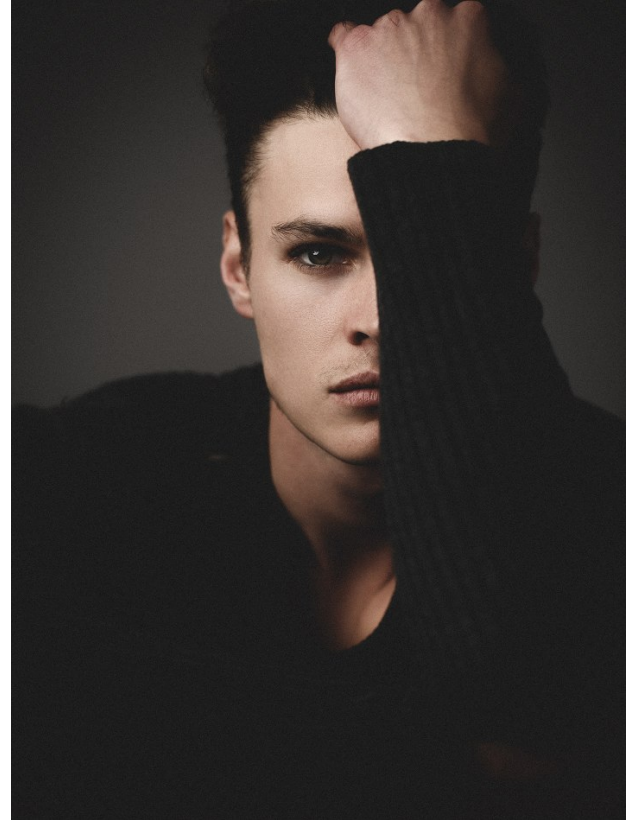

BOSS MODELS

JOHANNESBURG

CONNOR MCGIDDY

Height: 190cm Chest: 99cm Waist: 80cm Suit: 40 L Shoe: 10.5 UK Hair: Brown Eyes: Blue/Green