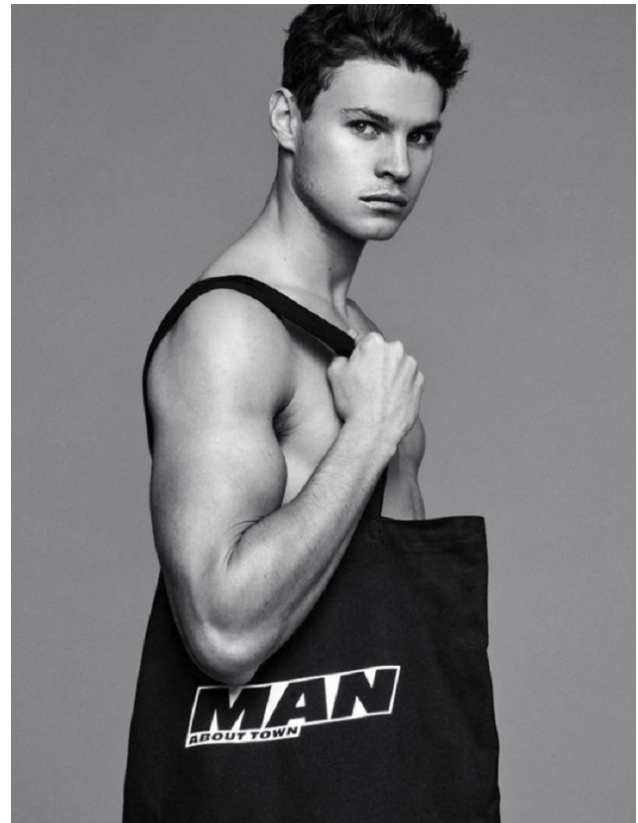

BOSS MODELS

JOHANNESBURG

CONNOR MCGIDDY

Height: 190cm Chest: 99cm Waist: 80cm Suit: 40 L Shoe: 10.5 UK Hair: Brown Eyes: Blue/Green

BOSS MODELS

JOHANNESBURG

CONNOR MCGIDDY

Height: 190cm Chest: 99cm Waist: 80cm Suit: 40 L Shoe: 10.5 UK Hair: Brown Eyes: Blue/Green