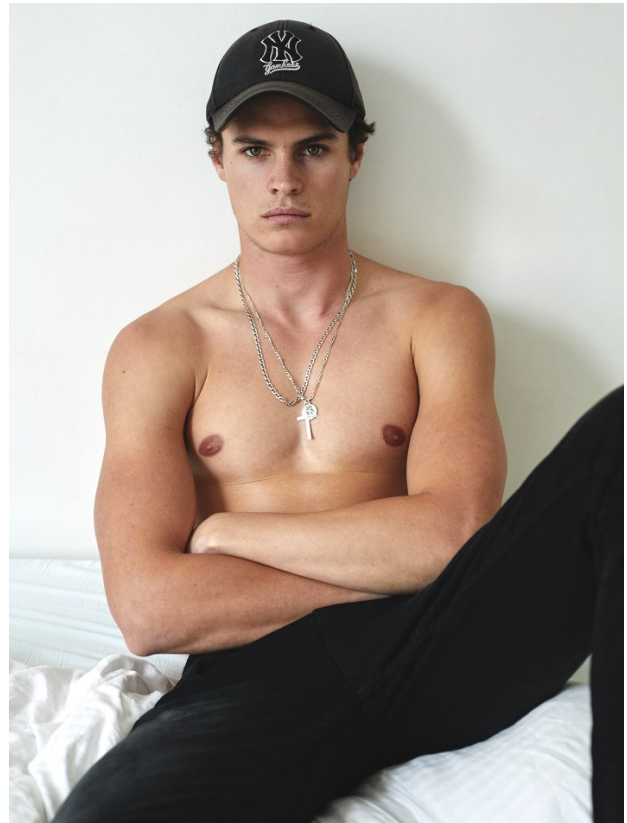

BOSS MODELS

JOHANNESBURG

CONNOR MCGIDDY

Height: 190cm Chest: 99cm Waist: 80cm Suit: 40 L Shoe: 10.5 UK Hair: Brown Eyes: Blue/Green