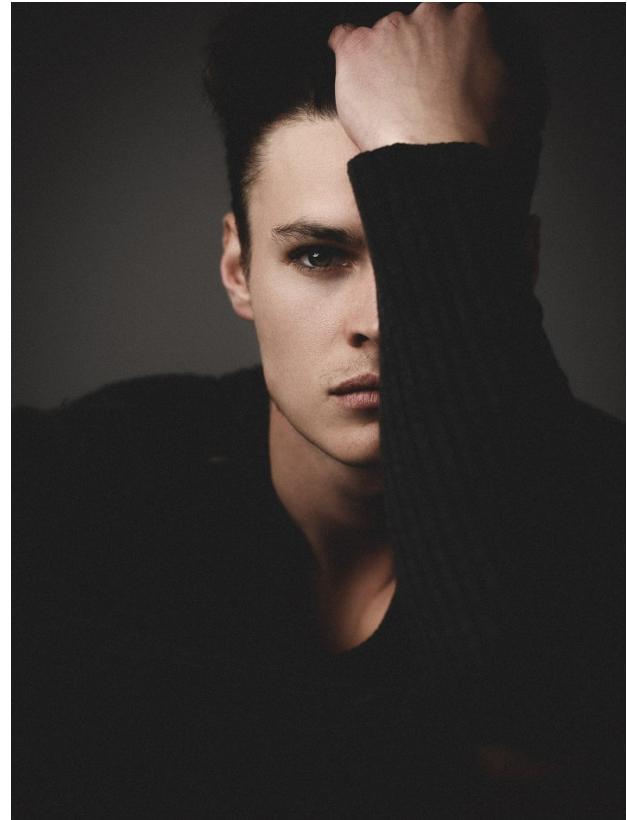

BOSS MODELS

JOHANNESBURG

CONNOR MCGIDDY

Height: 190cm Chest: 99cm Waist: 80cm Suit: 40 L Shoe: 10.5 UK Hair: Brown Eyes: Blue/Green