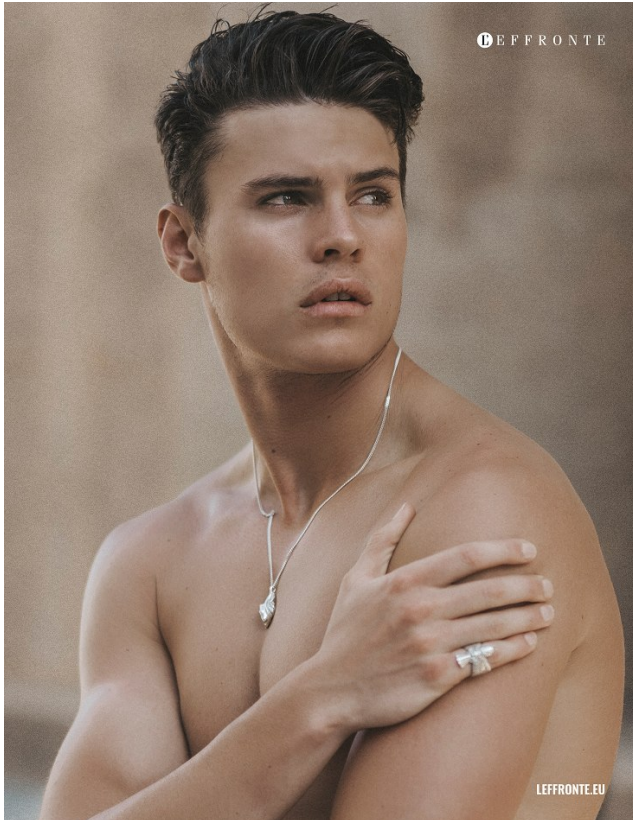

BOSS MODELS

JOHANNESBURG

CONNOR MCGIDDY

Height: 190cm Chest: 99cm Waist: 80cm Suit: 40 L Shoe: 10.5 UK Hair: Brown Eyes: Blue/Green