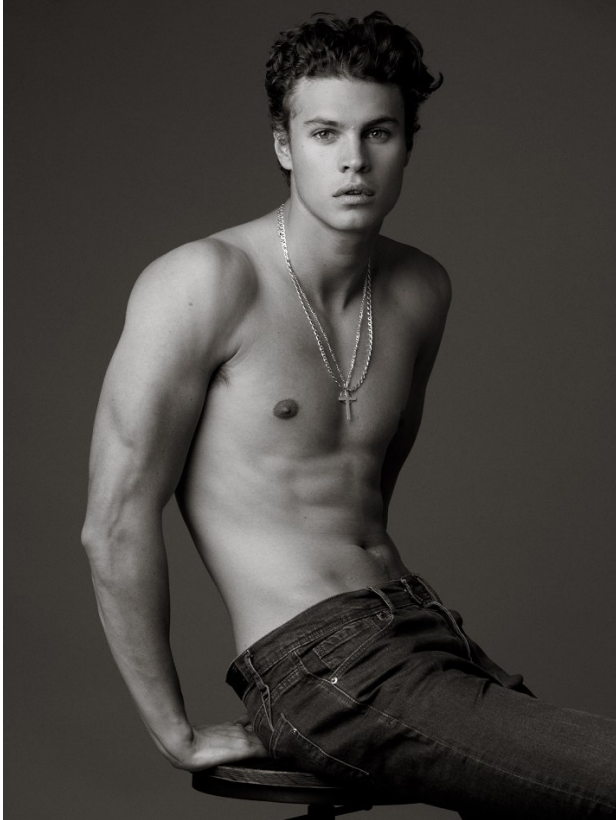

CONNOR MCGIDDY

BOSS MODELS

JOHANNESBURG

Height: 190cm Chest: 99cm Waist: 80cm Suit: 40 L Shoe: 10.5 UK Hair: Brown Eyes: Blue/Green