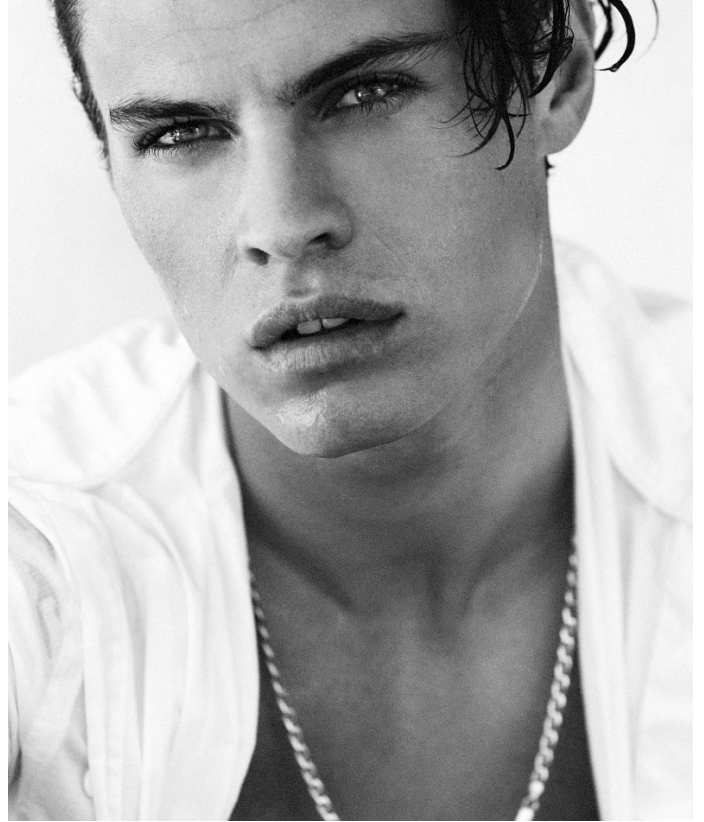

BOSS MODELS

JOHANNESBURG

CONNOR MCGIDDY

Height: 190cm Chest: 99cm Waist: 80cm Suit: 40 L Shoe: 10.5 UK Hair: Brown Eyes: Blue/Green