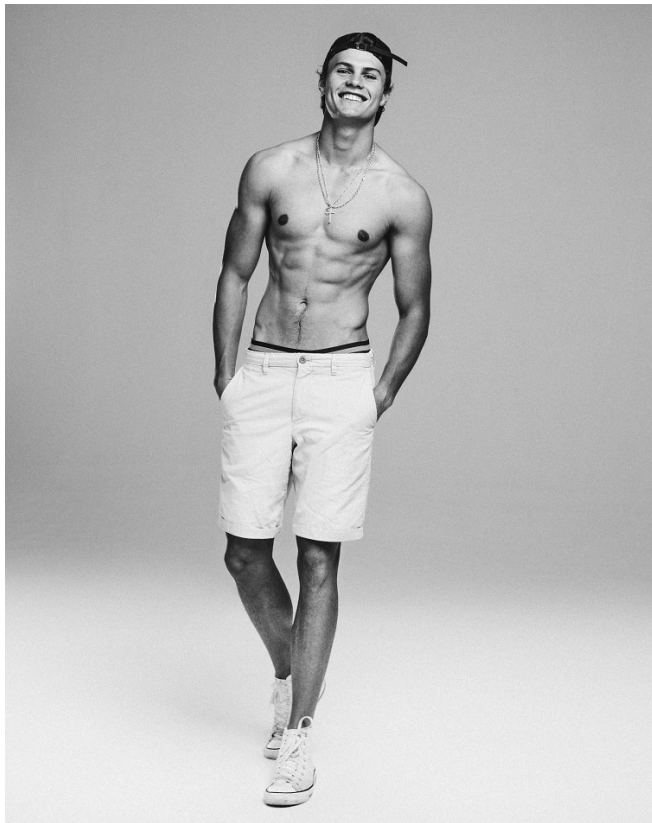

BOSS MODELS

JOHANNESBURG

CONNOR MCGIDDY

Height: 190cm Chest: 99cm Waist: 80cm Suit: 40 L Shoe: 10.5 UK Hair: Brown Eyes: Blue/Green

BOSS MODELS

JOHANNESBURG

CONNOR MCGIDDY

Height: 190cm Chest: 99cm Waist: 80cm Suit: 40 L Shoe: 10.5 UK Hair: Brown Eyes: Blue/Green