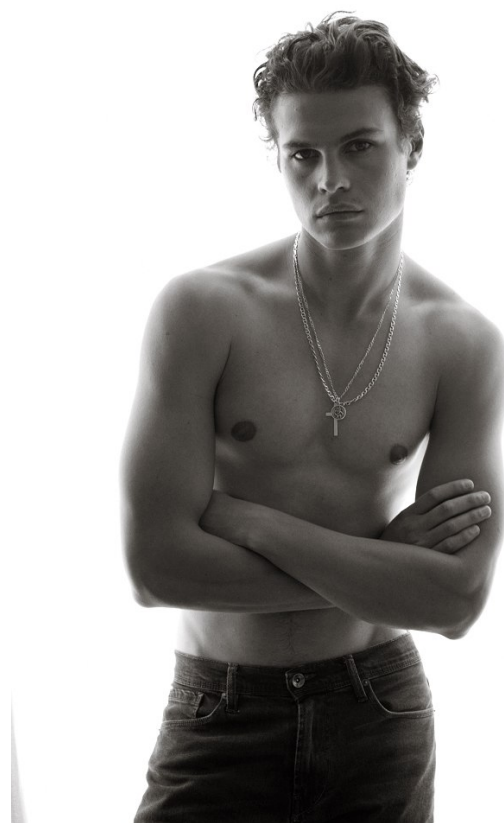

BOSS MODELS

JOHANNESBURG

CONNOR MCGIDDY

Height: 190cm Chest: 99cm Waist: 80cm Suit: 40 L Shoe: 10.5 UK Hair: Brown Eyes: Blue/Green

BOSS MODELS

JOHANNESBURG

CONNOR MCGIDDY

Height: 190cm Chest: 99cm Waist: 80cm Suit: 40 L Shoe: 10.5 UK Hair: Brown Eyes: Blue/Green