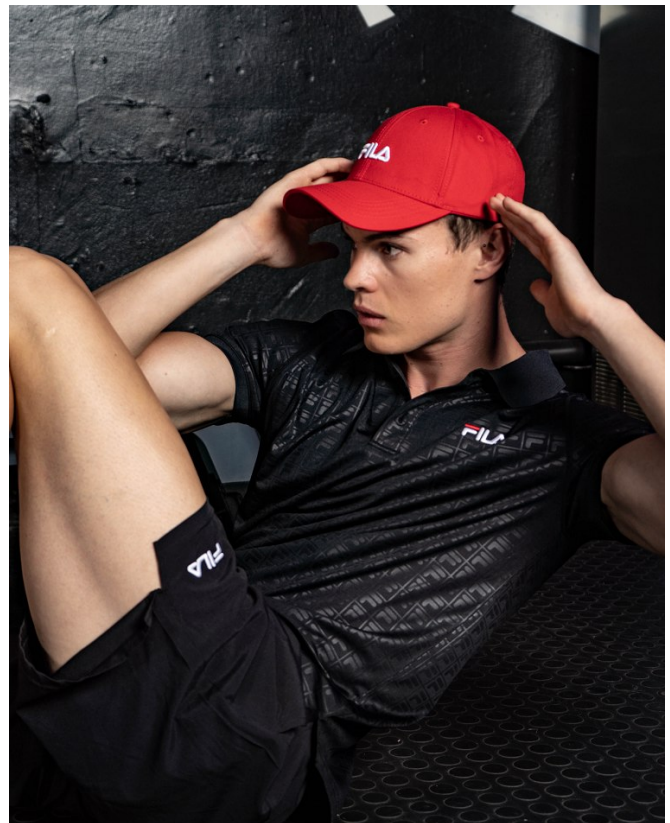

BOSS MODELS

JOHANNESBURG

CONNOR MCGIDDY

Height: 190cm Chest: 99cm Waist: 80cm Suit: 40 L Shoe: 10.5 UK Hair: Brown Eyes: Blue/Green

BOSS MODELS

JOHANNESBURG

CONNOR MCGIDDY

Height: 190cm Chest: 99cm Waist: 80cm Suit: 40 L Shoe: 10.5 UK Hair: Brown Eyes: Blue/Green