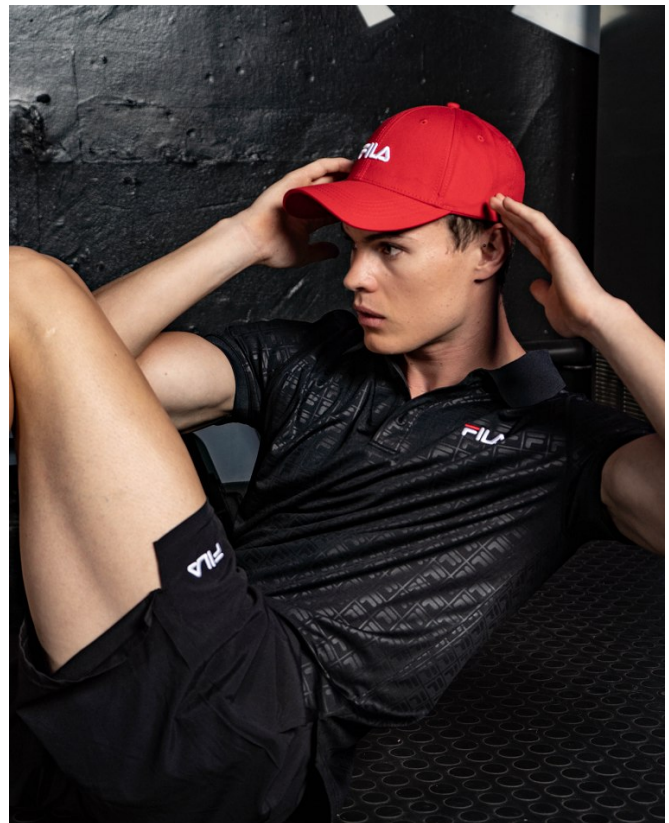

BOSS MODELS

JOHANNESBURG

CONNOR MCGIDDY

Height: 190cm Chest: 99cm Waist: 80cm Suit: 40 L Shoe: 10.5 UK Hair: Brown Eyes: Blue/Green