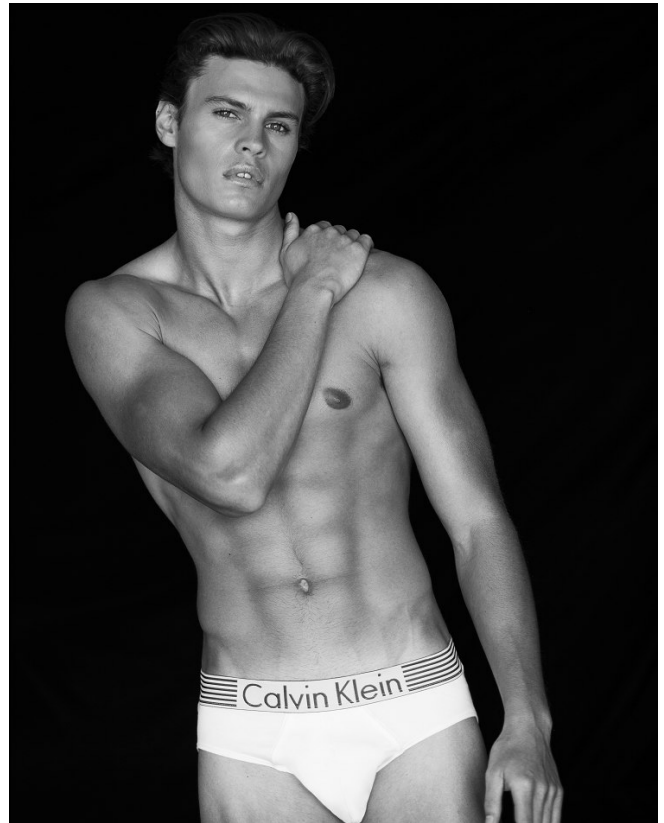

BOSS MODELS

JOHANNESBURG

CONNOR MCGIDDY

Height: 190cm Chest: 99cm Waist: 80cm Suit: 40 L Shoe: 10.5 UK Hair: Brown Eyes: Blue/Green

BOSS MODELS

JOHANNESBURG

CONNOR MCGIDDY

Height: 190cm Chest: 99cm Waist: 80cm Suit: 40 L Shoe: 10.5 UK Hair: Brown Eyes: Blue/Green