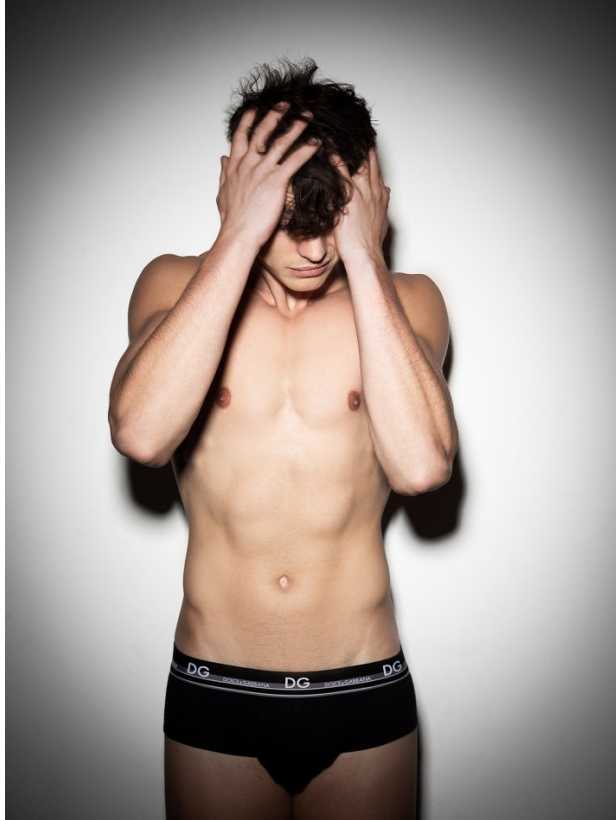

BOSS MODELS

JOHANNESBURG

CONNOR MCGIDDY

Height: 190cm Chest: 99cm Waist: 80cm Suit: 40 L Shoe: 10.5 UK Hair: Brown Eyes: Blue/Green

BOSS MODELS

JOHANNESBURG

CONNOR MCGIDDY

Height: 190cm Chest: 99cm Waist: 80cm Suit: 40 L Shoe: 10.5 UK Hair: Brown Eyes: Blue/Green