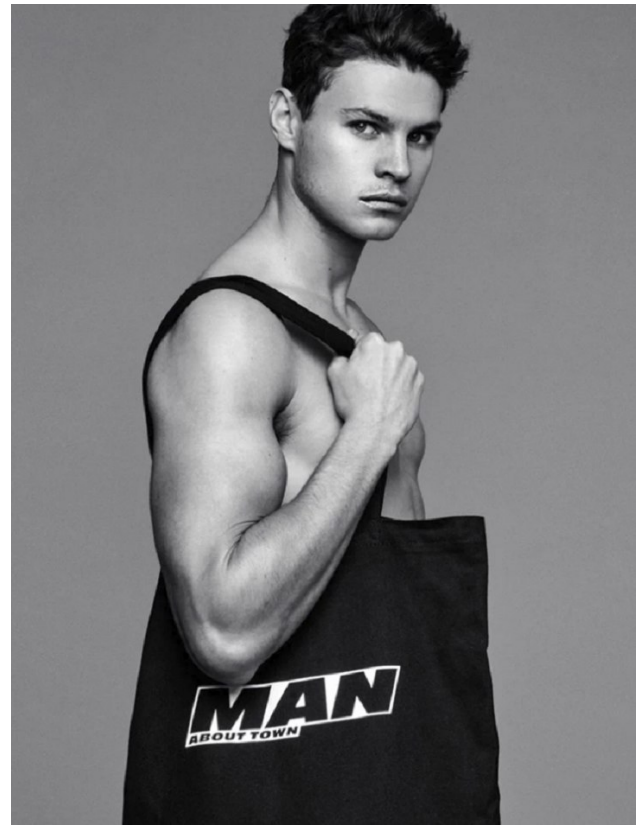

BOSS MODELS

JOHANNESBURG

CONNOR MCGIDDY

Height: 190cm Chest: 99cm Waist: 80cm Suit: 40 L Shoe: 10.5 UK Hair: Brown Eyes: Blue/Green

BOSS MODELS

JOHANNESBURG

CONNOR MCGIDDY

Height: 190cm Chest: 99cm Waist: 80cm Suit: 40 L Shoe: 10.5 UK Hair: Brown Eyes: Blue/Green