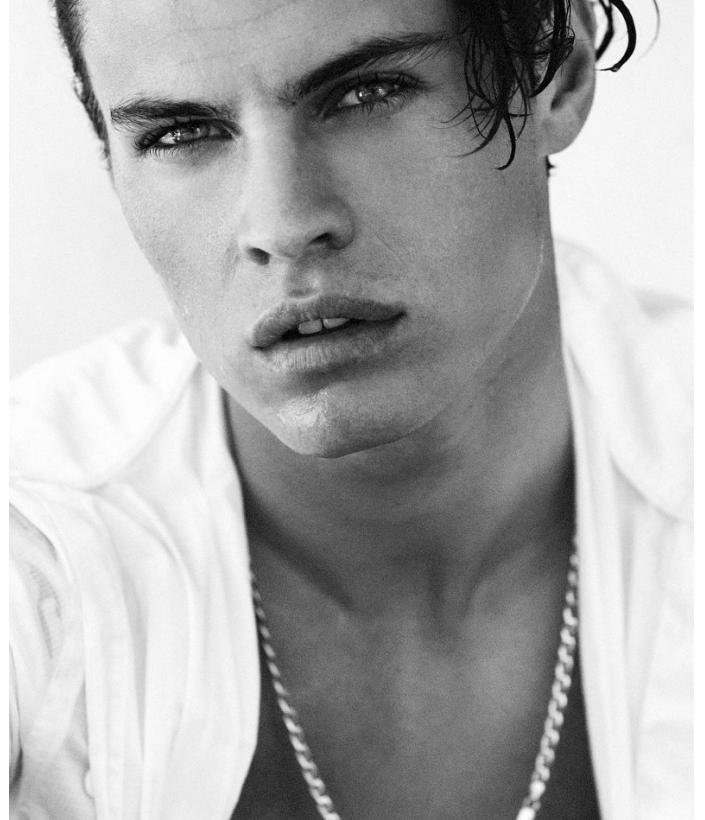

BOSS MODELS

JOHANNESBURG

CONNOR MCGIDDY

Height: 190cm Chest: 99cm Waist: 80cm Suit: 40 L Shoe: 10.5 UK Hair: Brown Eyes: Blue/Green