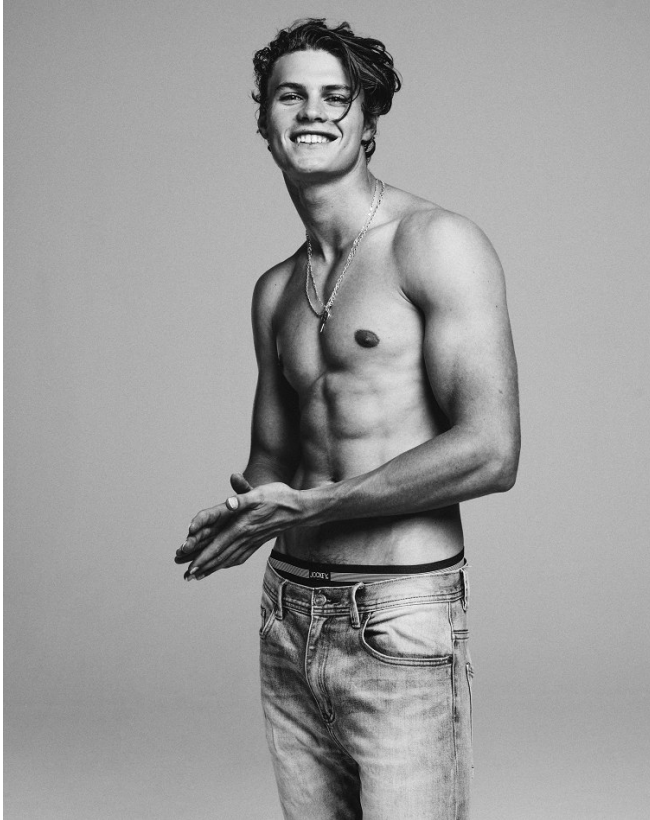

BOSS MODELS

JOHANNESBURG

CONNOR MCGIDDY

Height: 190cm Chest: 99cm Waist: 80cm Suit: 40 L Shoe: 10.5 UK Hair: Brown Eyes: Blue/Green

BOSS MODELS

JOHANNESBURG

CONNOR MCGIDDY

Height: 190cm Chest: 99cm Waist: 80cm Suit: 40 L Shoe: 10.5 UK Hair: Brown Eyes: Blue/Green