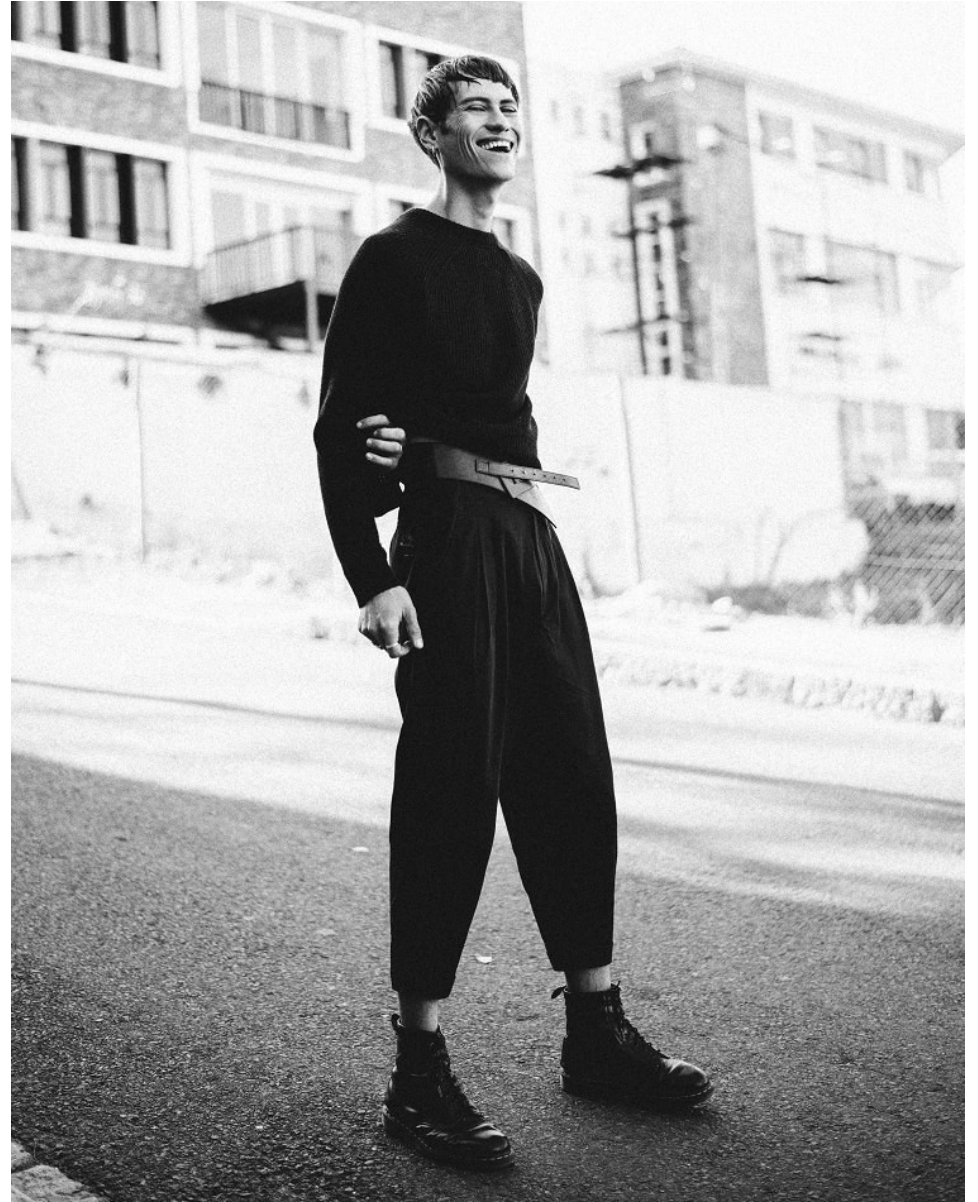

BOSS MODELS

JOHANNESBURG

ARMAND DICKER

Height: 188cm Chest: 90cm Waist: 81cm Suit: 34 R Shoe: 10 UK Hair: Brown Eyes: Green/Brown