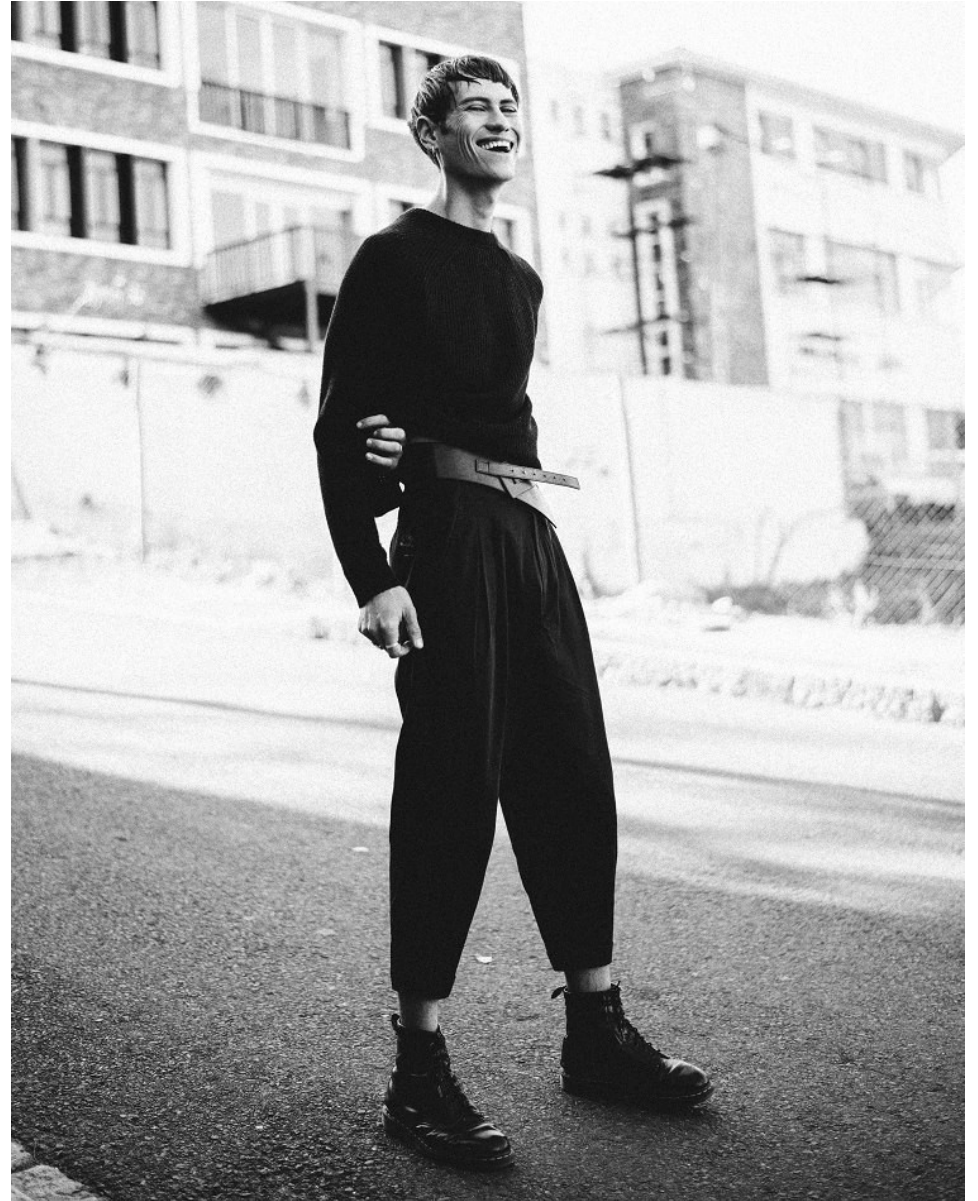

BOSS MODELS

JOHANNESBURG

ARMAND DICKER

Height: 188cm Chest: 90cm Waist: 81cm Suit: 34 R Shoe: 10 UK Hair: Brown Eyes: Green/Brown