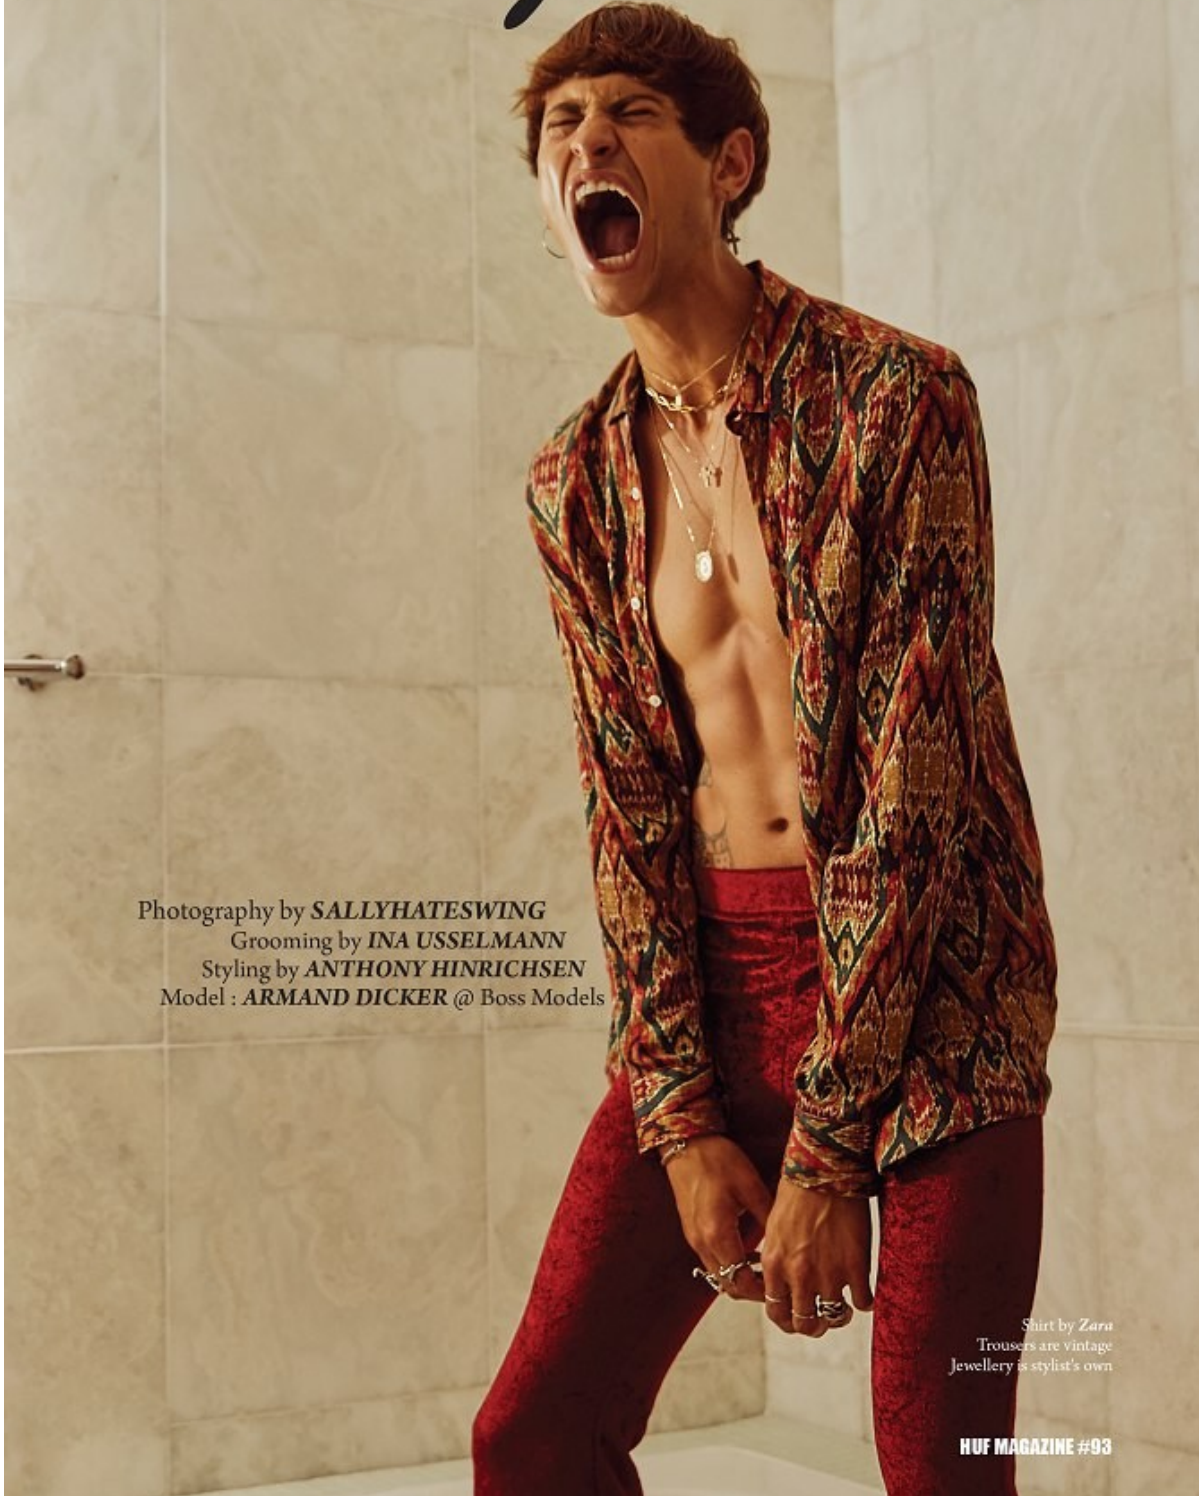

BOSS MODELS

JOHANNESBURG

Rolling Stoned

Photography by **SALLYHATESWING**
Grooming by **INA USSELMANN**
Styling by **ANTHONY HINRICHSEN**
Model : **ARMAND DICKER** @ Boss Models

Shirt by *Zara*
Trousers are vintage
Jewellery is stylist's own

HUF MAGAZINE #93

ARMAND DICKER

Height: 188cm Chest: 90cm Waist: 81cm Suit: 34 R Shoe: 10 UK Hair: Brown Eyes: Green/Brown