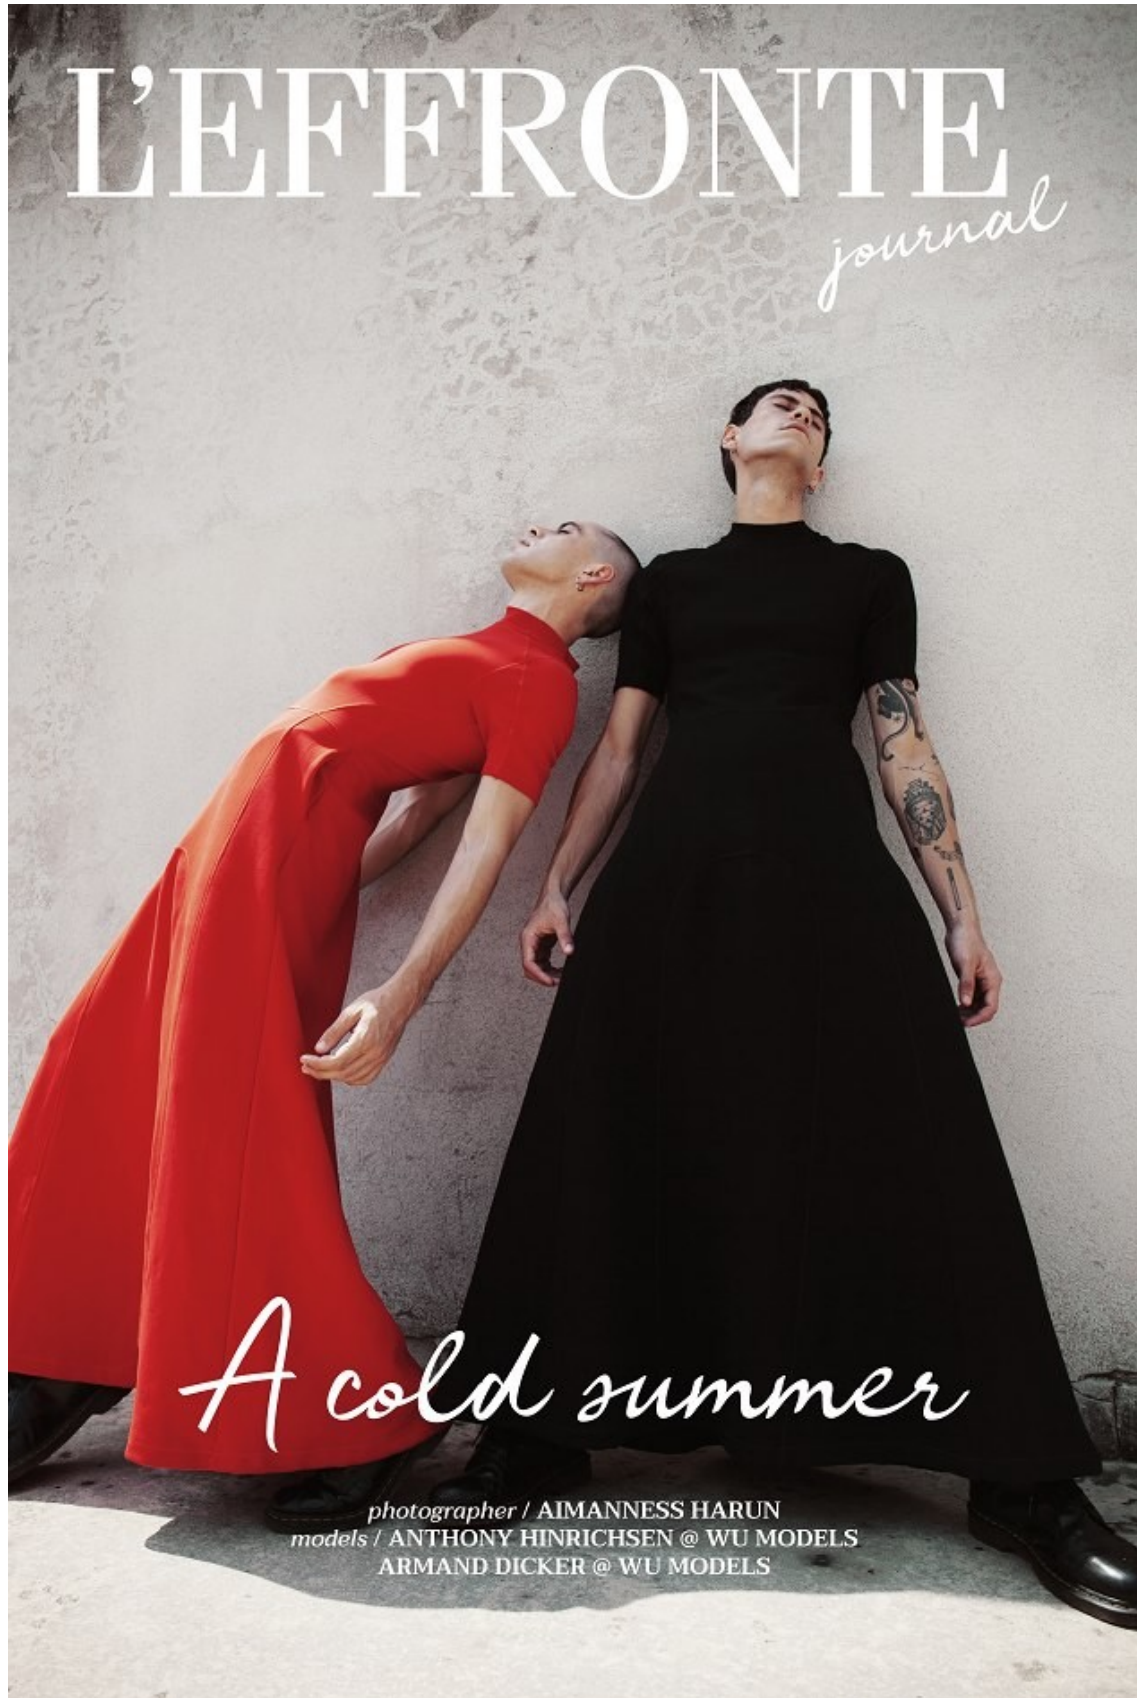

ARMAND DICKER

BOSS MODELS

JOHANNESBURG

ARMAND DICKER

Height: 188cm Chest: 90cm Waist: 81cm Suit: 34 R Shoe: 10 UK Hair: Brown Eyes: Green/Brown