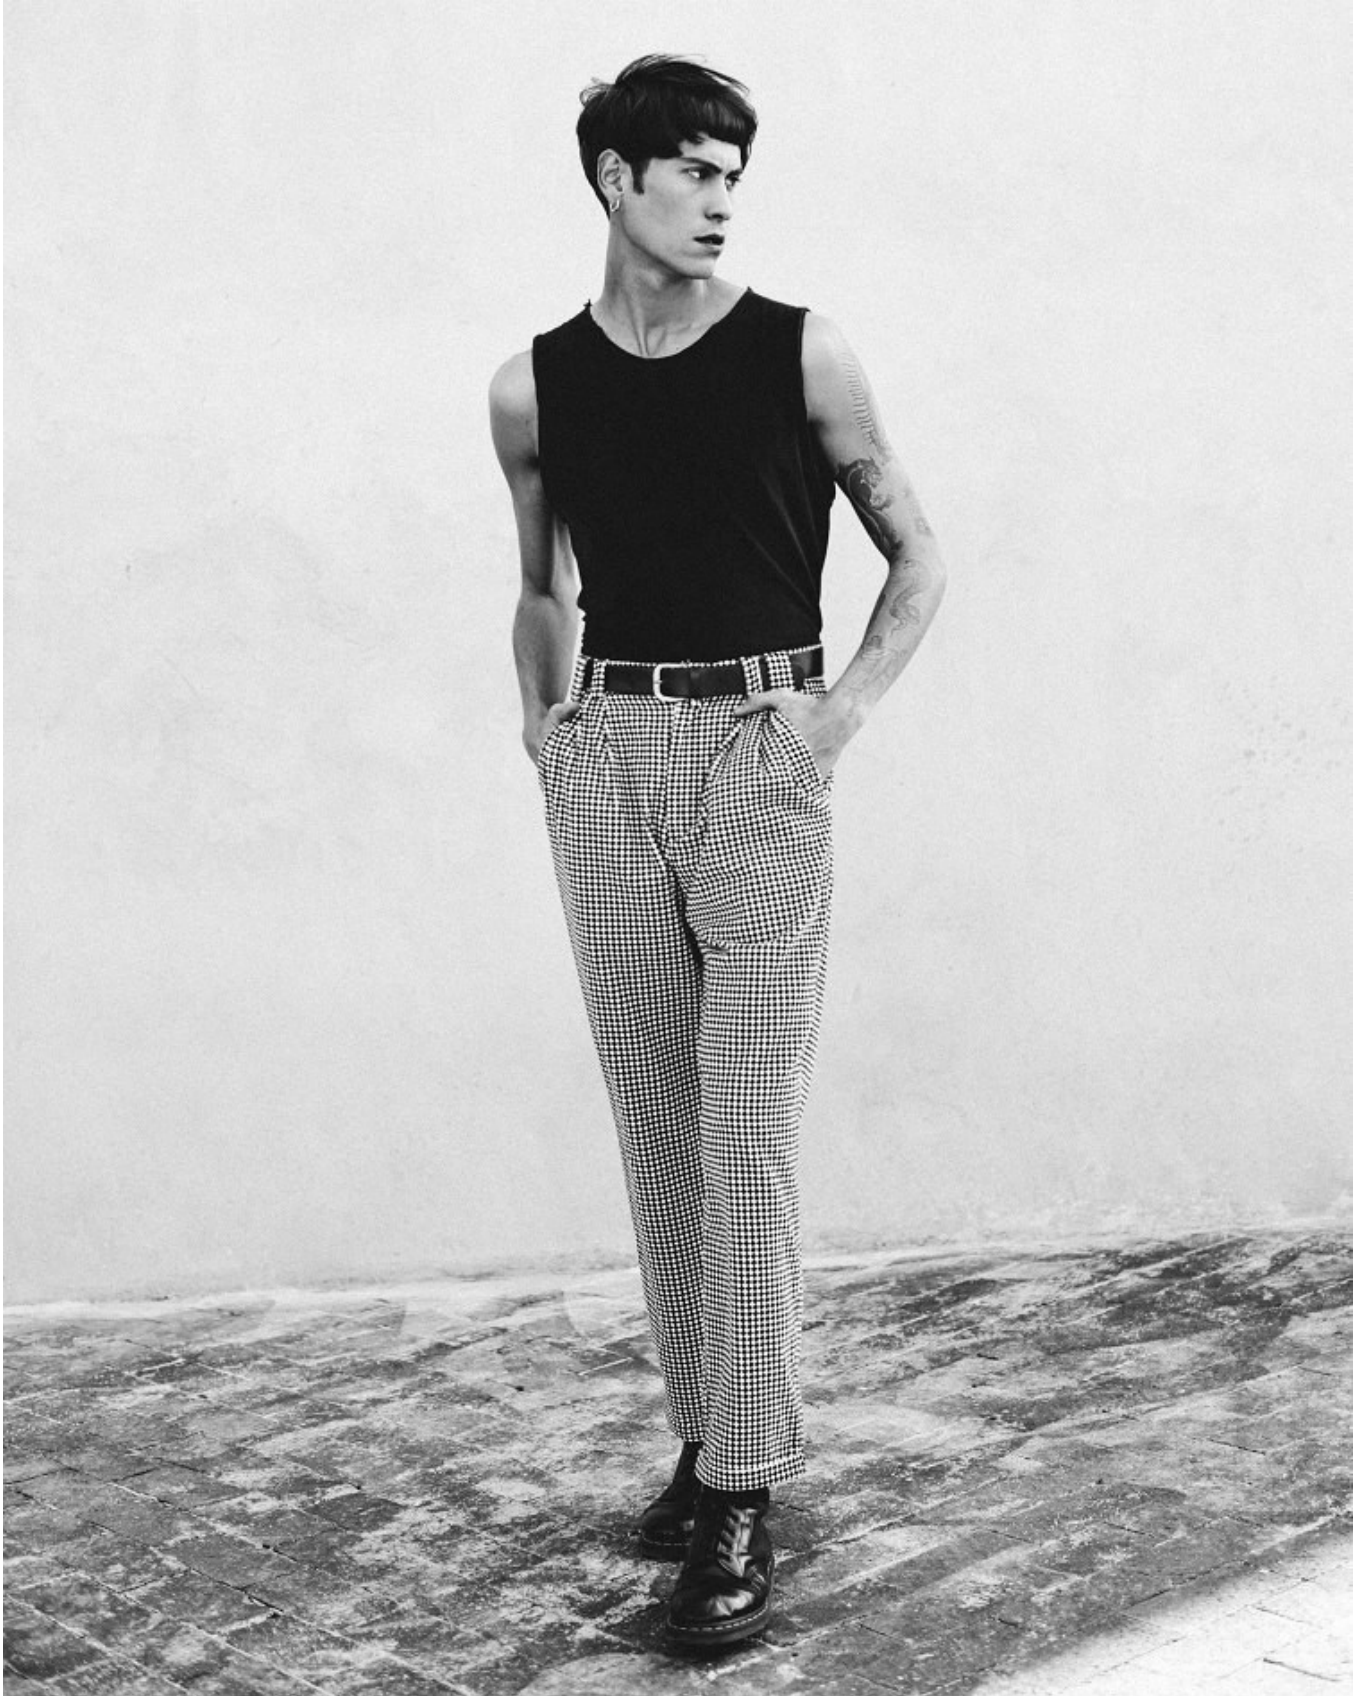

BOSS MODELS

JOHANNESBURG

ARMAND DICKER

Height: 188cm Chest: 90cm Waist: 81cm Suit: 34 R Shoe: 10 UK Hair: Brown Eyes: Green/Brown

BOSS MODELS

JOHANNESBURG

ARMAND DICKER

Height: 188cm Chest: 90cm Waist: 81cm Suit: 34 R Shoe: 10 UK Hair: Brown Eyes: Green/Brown