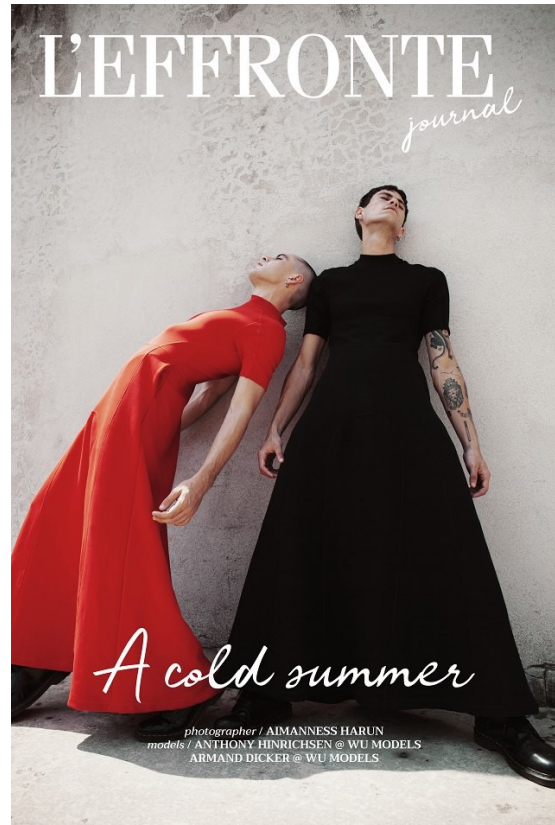

BOSS MODELS

JOHANNESBURG

ARMAND DICKER

Height: 188cm Chest: 90cm Waist: 81cm Suit: 34 R Shoe: 10 UK Hair: Brown Eyes: Green/Brown