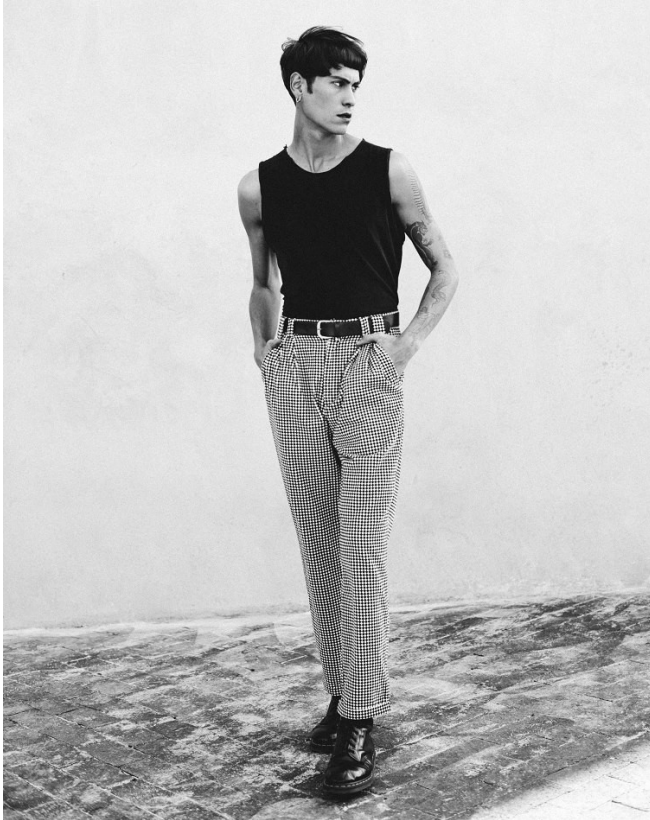

# BOSS MODELS

JOHANNESBURG

ARMAND DICKER

Height: 188cm Chest: 90cm Waist: 81cm Suit: 34 R Shoe: 10 UK Hair: Brown Eyes: Green/Brown

## ARMAND DICKER

Height: 188cm Chest: 90cm Waist: 81cm Suit: 34 R Shoe: 10 UK Hair: Brown Eyes: Green/Brown