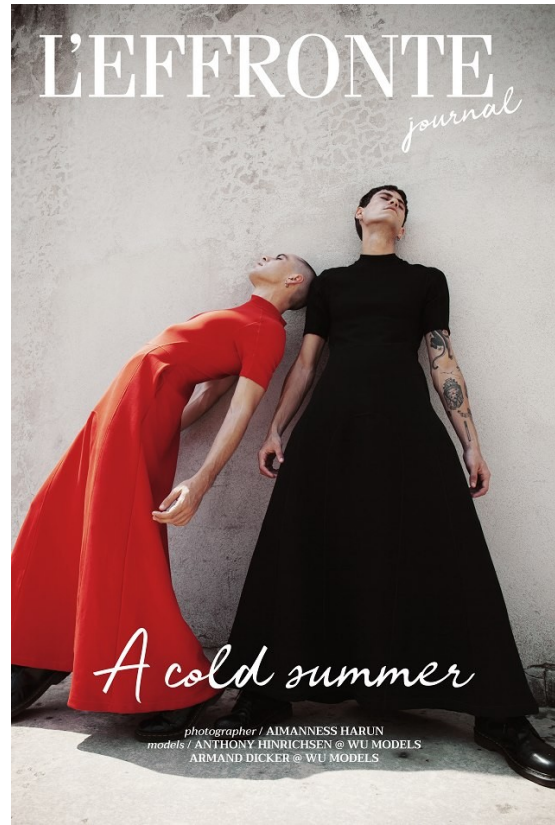

BOSS MODELS

JOHANNESBURG

ARMAND DICKER

Height: 188cm Chest: 90cm Waist: 81cm Suit: 34 R Shoe: 10 UK Hair: Brown Eyes: Green/Brown

BOSS MODELS

JOHANNESBURG

ARMAND DICKER

Height: 188cm Chest: 90cm Waist: 81cm Suit: 34 R Shoe: 10 UK Hair: Brown Eyes: Green/Brown

BOSS MODELS

JOHANNESBURG

Rolling Stoned

Photography by SALLYHATESWING
Grooming by INA USSELMANN
Styling by ANTHONY HINRICHSEN
Model - ARMAND DICKER @ Boss Models

Shot by Zara
Footwear: van Vliet
Jewellery: @stylestuck.com

HUF MAGAZINE #83

HUF MAGAZINE #78

ARMAND DICKER

Height: 188cm Chest: 90cm Waist: 81cm Suit: 34 R Shoe: 10 UK Hair: Brown Eyes: Green/Brown

BOSS MODELS

JOHANNESBURG

ARMAND DICKER

Height: 188cm Chest: 90cm Waist: 81cm Suit: 34 R Shoe: 10 UK Hair: Brown Eyes: Green/Brown