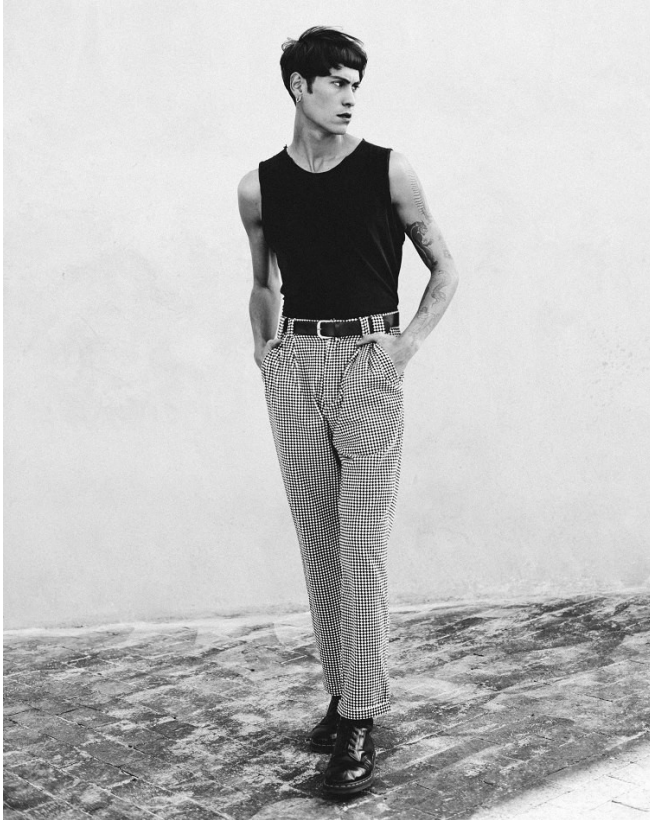

BOSS MODELS

JOHANNESBURG

ARMAND DICKER

Height: 188cm Chest: 90cm Waist: 81cm Suit: 34 R Shoe: 10 UK Hair: Brown Eyes: Green/Brown

BOSS MODELS

JOHANNESBURG

ARMAND DICKER

Height: 188cm Chest: 90cm Waist: 81cm Suit: 34 R Shoe: 10 UK Hair: Brown Eyes: Green/Brown

BOSS MODELS

JOHANNESBURG

Rolling Stoned

Photography by SALLYHATESWING
Grooming by INA USSELMANN
Styling by ANTHONY HINRICHSEN
Model - ARMAND DICKER @ Boss Models

Shot by Zara
Footwear: van Vliet
Jewellery: @stylestuck.com

BOSS MODELS

JOHANNESBURG

ARMAND DICKER

Height: 188cm Chest: 90cm Waist: 81cm Suit: 34 R Shoe: 10 UK Hair: Brown Eyes: Green/Brown