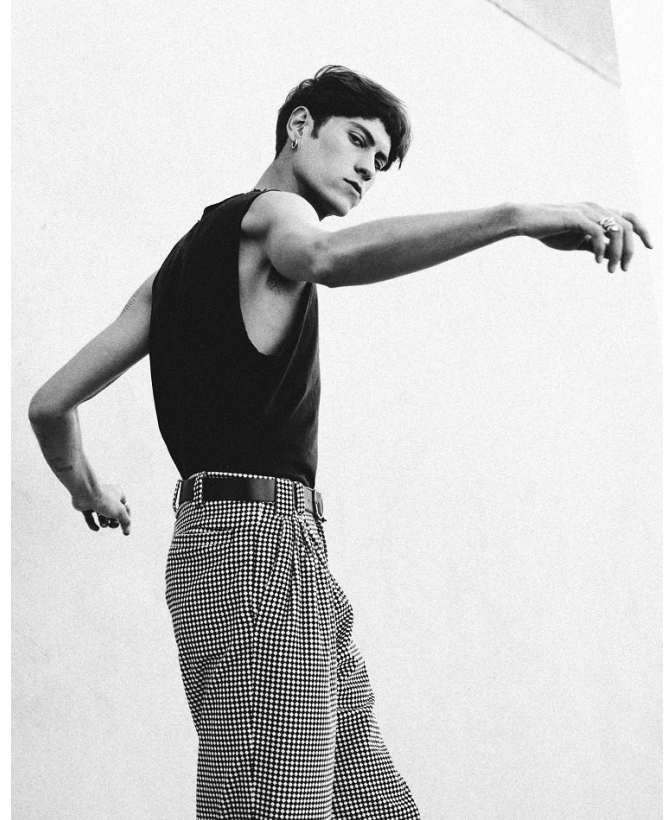

BOSS MODELS

JOHANNESBURG

ARMAND DICKER

Height: 188cm Chest: 90cm Waist: 81cm Suit: 34 R Shoe: 10 UK Hair: Brown Eyes: Green/Brown