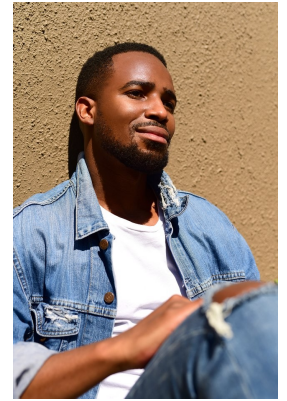

BOSS MODELS

JOHANNESBURG

NCEBA MBAVA

Height: 184cm Chest: 82cm Waist: 84cm Suit: 36 R Shoe: 11 UK Hair: Black Eyes: Brown

BOSS MODELS

JOHANNESBURG

NCEBA MBAVA

Height: 184cm Chest: 82cm Waist: 84cm Suit: 36 R Shoe: 11 UK Hair: Black Eyes: Brown