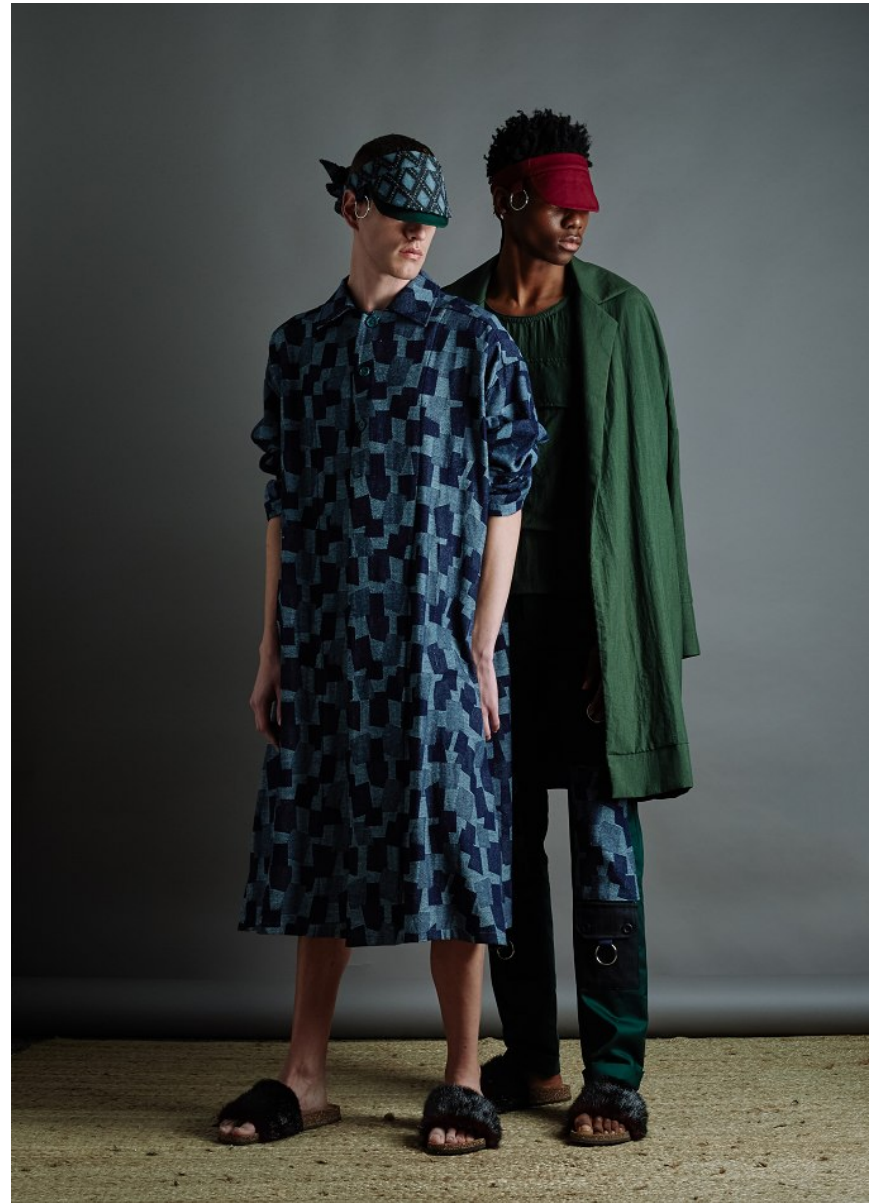

BOSS MODELS

JOHANNESBURG

INNES MAAS

Height: 185cm Chest: 93cm Waist: 83cm Suit: 38 R Shoe: 9 UK Hair: Dark Blonde Eyes: Green