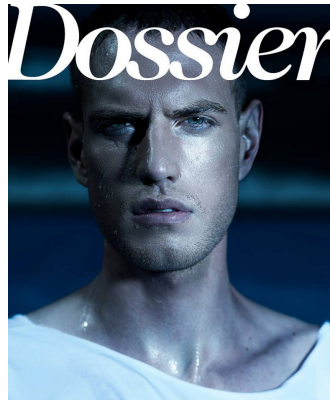

BOSS MODELS

JOHANNESBURG

INNES MAAS

Height: 185cm Chest: 93cm Waist: 83cm Suit: 38 R Shoe: 9 UK Hair: Dark Blonde Eyes: Green

BOSS MODELS

JOHANNESBURG

INNES MAAS

Height: 185cm Chest: 93cm Waist: 83cm Suit: 38 R Shoe: 9 UK Hair: Dark Blonde Eyes: Green