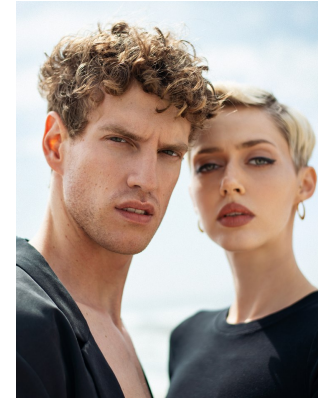

BOSS MODELS

JOHANNESBURG

INNES MAAS

Height: 185cm Chest: 93cm Waist: 83cm Suit: 38 R Shoe: 9 UK Hair: Dark Blonde Eyes: Green

BOSS MODELS

JOHANNESBURG

INNES MAAS

Height: 185cm Chest: 93cm Waist: 83cm Suit: 38 R Shoe: 9 UK Hair: Dark Blonde Eyes: Green