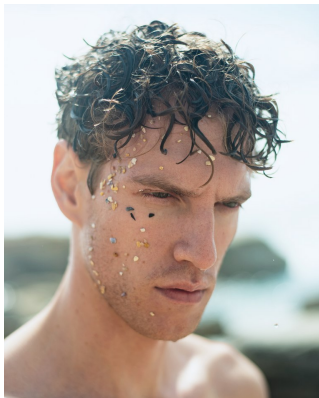

BOSS MODELS

JOHANNESBURG

INNES MAAS

Height: 185cm Chest: 93cm Waist: 83cm Suit: 38 R Shoe: 9 UK Hair: Dark Blonde Eyes: Green

BOSS MODELS

JOHANNESBURG

INNES MAAS

Height: 185cm Chest: 93cm Waist: 83cm Suit: 38 R Shoe: 9 UK Hair: Dark Blonde Eyes: Green