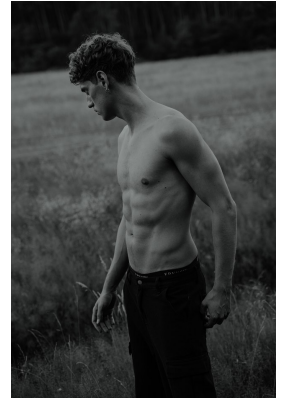

BOSS MODELS

JOHANNESBURG

INNES MAAS

Height: 185cm Chest: 93cm Waist: 83cm Suit: 38 R Shoe: 9 UK Hair: Dark Blonde Eyes: Green

BOSS MODELS

JOHANNESBURG

INNES MAAS

Height: 185cm Chest: 93cm Waist: 83cm Suit: 38 R Shoe: 9 UK Hair: Dark Blonde Eyes: Green