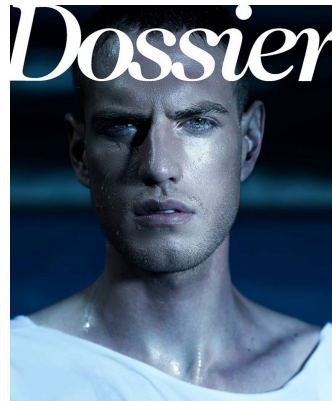

BOSS MODELS

JOHANNESBURG

INNES MAAS

Height: 185cm Chest: 93cm Waist: 83cm Suit: 38 R Shoe: 9 UK Hair: Dark Blonde Eyes: Green

BOSS MODELS

JOHANNESBURG

INNES MAAS

Height: 185cm Chest: 93cm Waist: 83cm Suit: 38 R Shoe: 9 UK Hair: Dark Blonde Eyes: Green