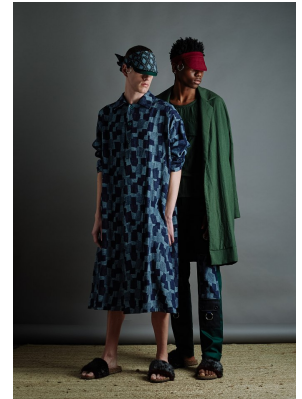

# BOSS MODELS

JOHANNESBURG

## INNES MAAS

Height: 185cm Chest: 93cm Waist: 83cm Suit: 38 R Shoe: 9 UK Hair: Dark Blonde Eyes: Green