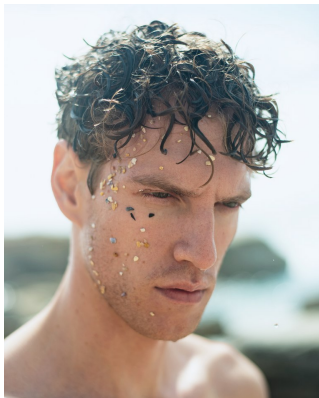

# BOSS MODELS

JOHANNESBURG

## INNES MAAS

Height: 185cm Chest: 93cm Waist: 83cm Suit: 38 R Shoe: 9 UK Hair: Dark Blonde Eyes: Green