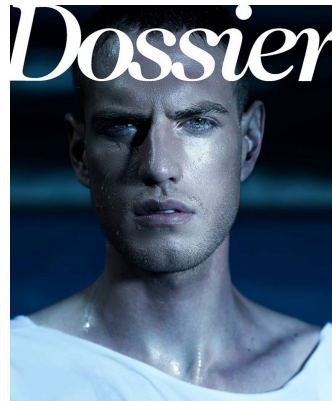

# BOSS MODELS

JOHANNESBURG

## INNES MAAS

Height: 185cm Chest: 93cm Waist: 83cm Suit: 38 R Shoe: 9 UK Hair: Dark Blonde Eyes: Green