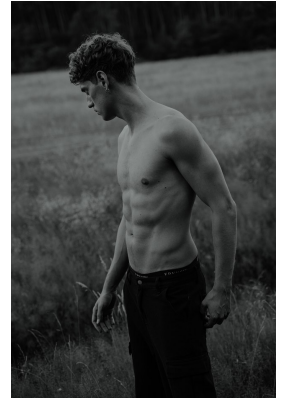

# BOSS MODELS

JOHANNESBURG

## INNES MAAS

Height: 185cm Chest: 93cm Waist: 83cm Suit: 38 R Shoe: 9 UK Hair: Dark Blonde Eyes: Green