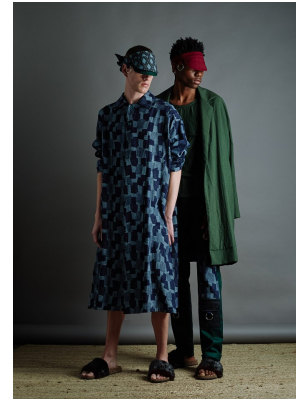

BOSS MODELS

JOHANNESBURG

INNES MAAS

Height: 185cm Chest: 93cm Waist: 83cm Suit: 38 R Shoe: 9 UK Hair: Dark Blonde Eyes: Green

BOSS MODELS

JOHANNESBURG

INNES MAAS

Height: 185cm Chest: 93cm Waist: 83cm Suit: 38 R Shoe: 9 UK Hair: Dark Blonde Eyes: Green