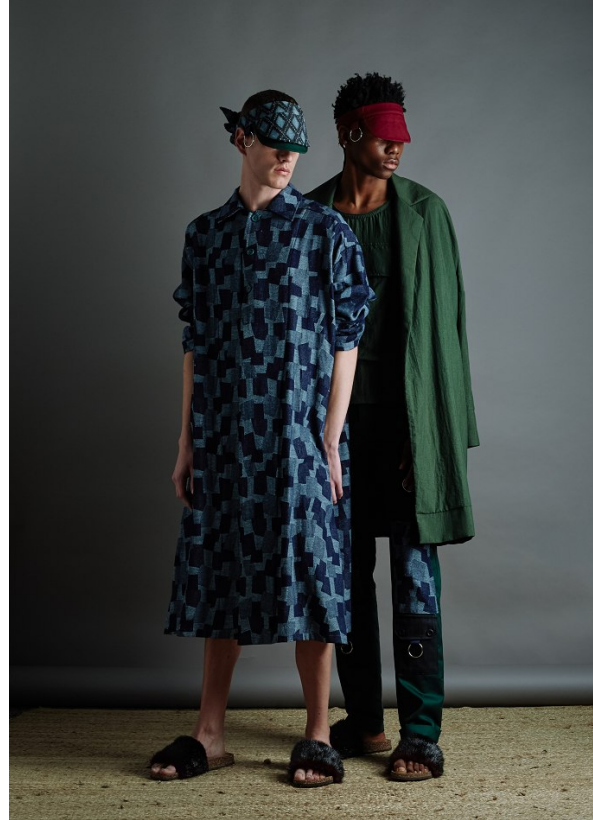

BOSS MODELS

JOHANNESBURG

INNES MAAS

Height: 185cm Chest: 93cm Waist: 83cm Suit: 38 R Shoe: 9 UK Hair: Dark Blonde Eyes: Green