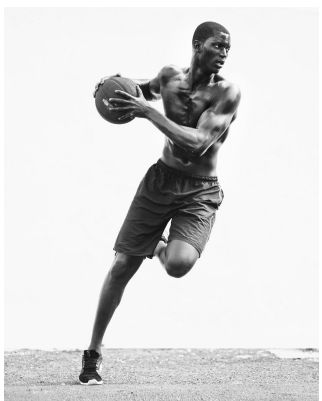

# BOSS MODELS

JOHANNESBURG

DAVID J KABAMBA

Height: 193cm Chest: 99cm Waist: 86cm Suit: 42 L Shoe: 12 UK Hair: Black Eyes: Brown