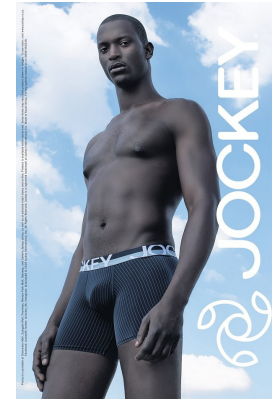

BOSS MODELS

JOHANNESBURG

DAVID J KABAMBA

Height: 193cm Chest: 99cm Waist: 86cm Suit: 42 L Shoe: 12 UK Hair: Black Eyes: Brown