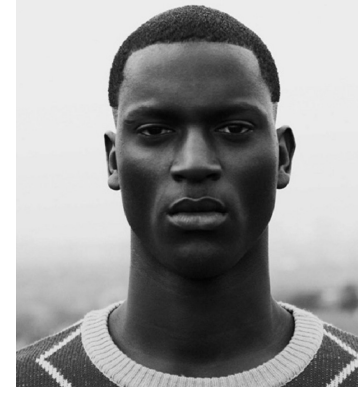

# BOSS MODELS

JOHANNESBURG

DAVID J KABAMBA

Height: 193cm Chest: 99cm Waist: 86cm Suit: 42 L Shoe: 12 UK Hair: Black Eyes: Brown