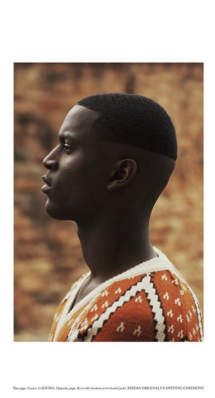

# BOSS MODELS

JOHANNESBURG

DAVID J KABAMBA

Height: 193cm Chest: 99cm Waist: 86cm Suit: 42 L Shoe: 12 UK Hair: Black Eyes: Brown