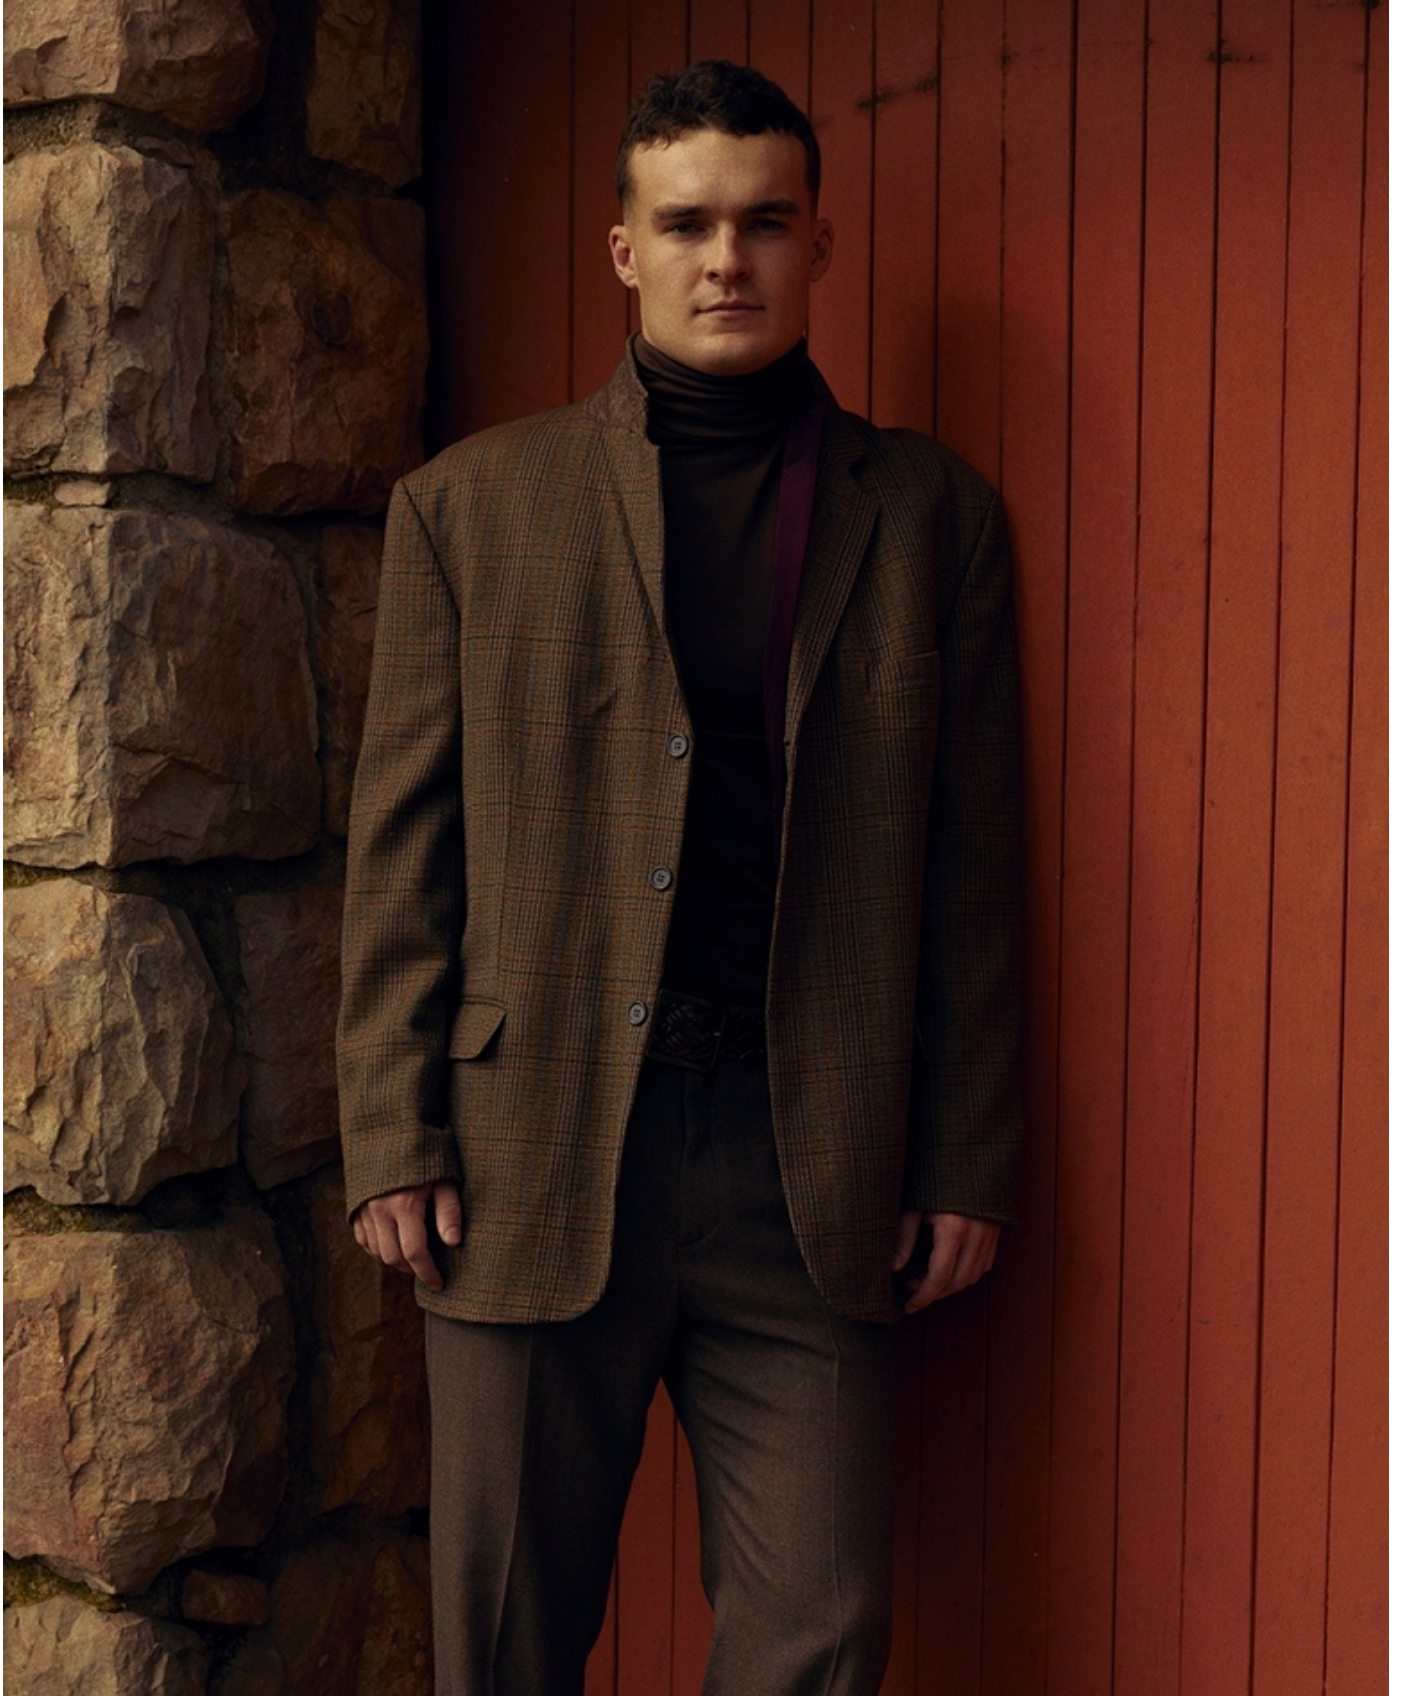

BRYCE BENNET

BOSS MODELS

JOHANNESBURG

BRYCE BENNET

Height: 183cm Chest: 100cm Waist: 78cm Suit: 32 Shoe: 10 UK Hair: Dark Brown Eyes: Blue/Green