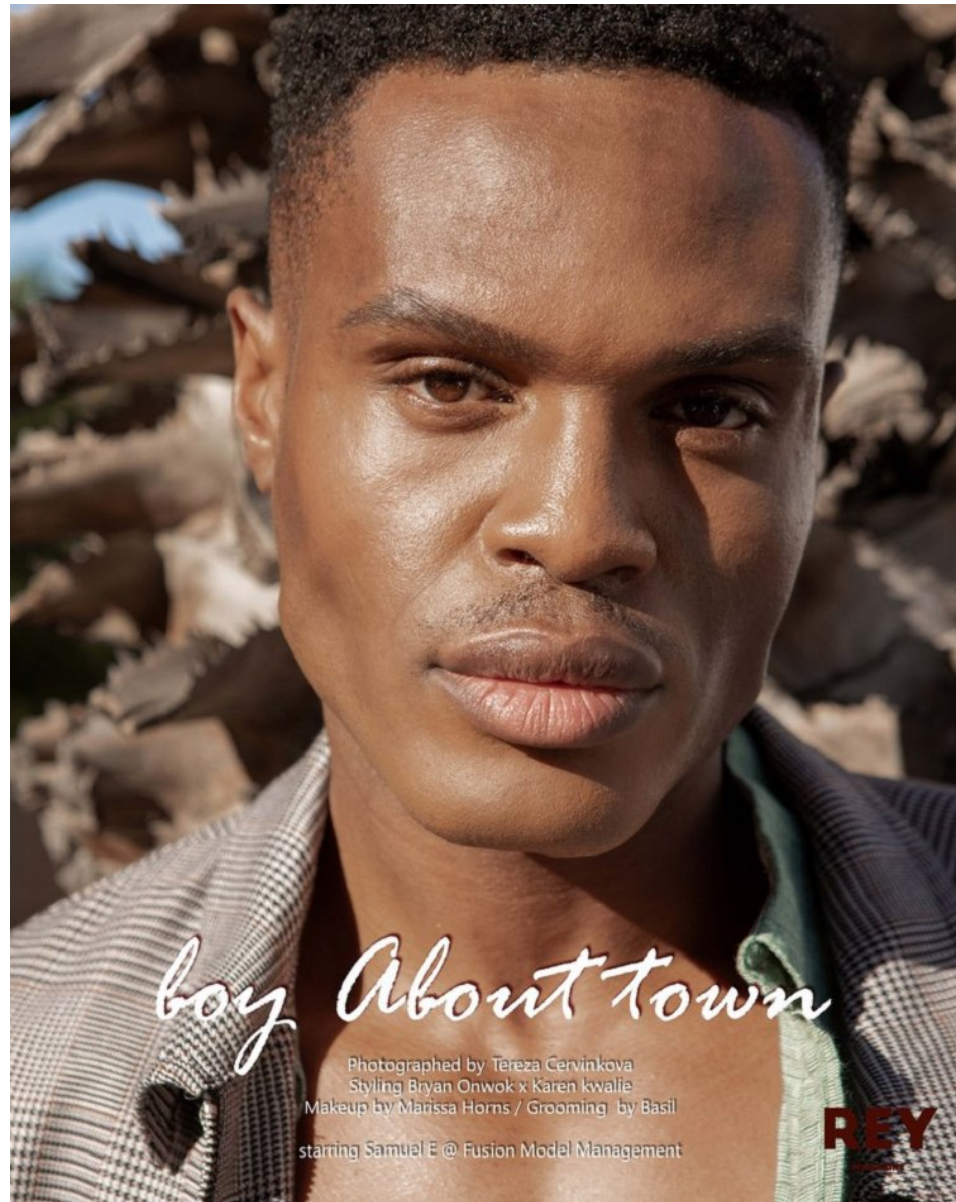

# BOSS MODELS

JOHANNESBURG

## SAMUEL EDAM

Height: 194cm Chest: 98cm Waist: 82cm Suit: 45 L Shoe: 9.5 UK Hair: Black Eyes: Brown