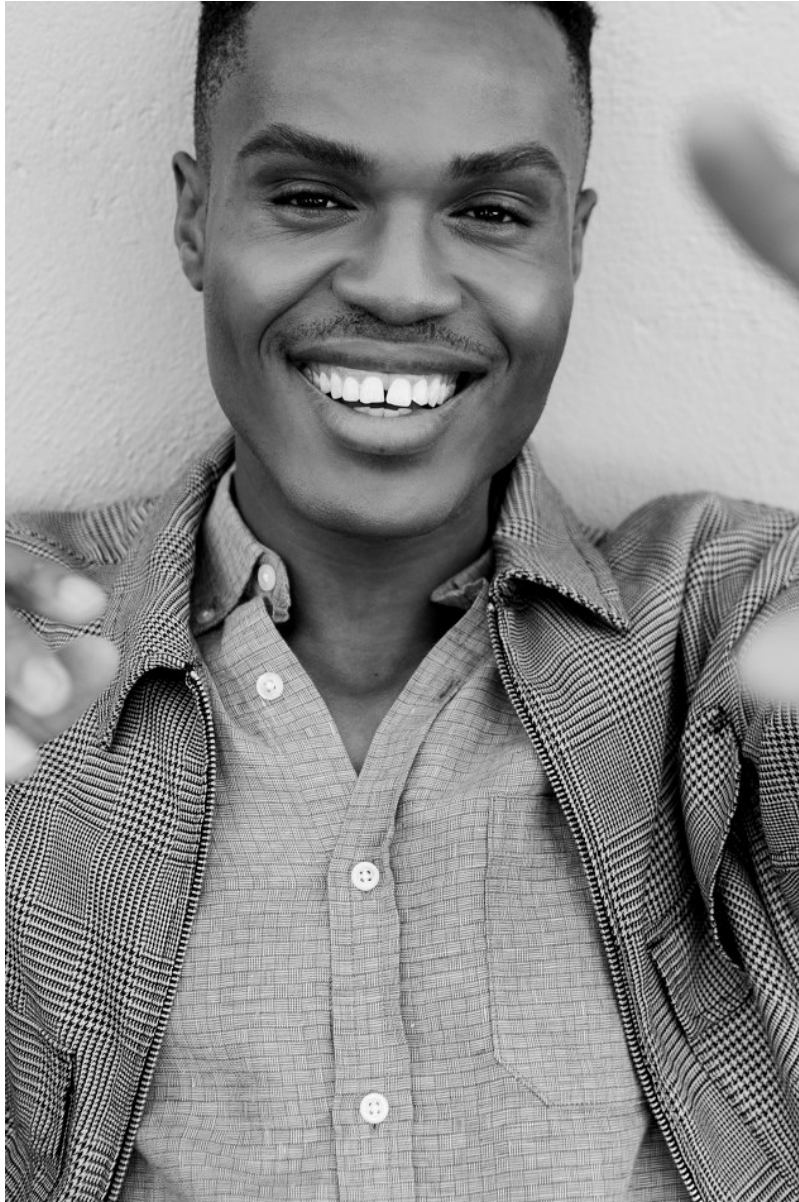

# BOSS MODELS

JOHANNESBURG

SAMUEL EDAM

Height: 194cm Chest: 98cm Waist: 82cm Suit: 45 L Shoe: 9.5 UK Hair: Black Eyes: Brown