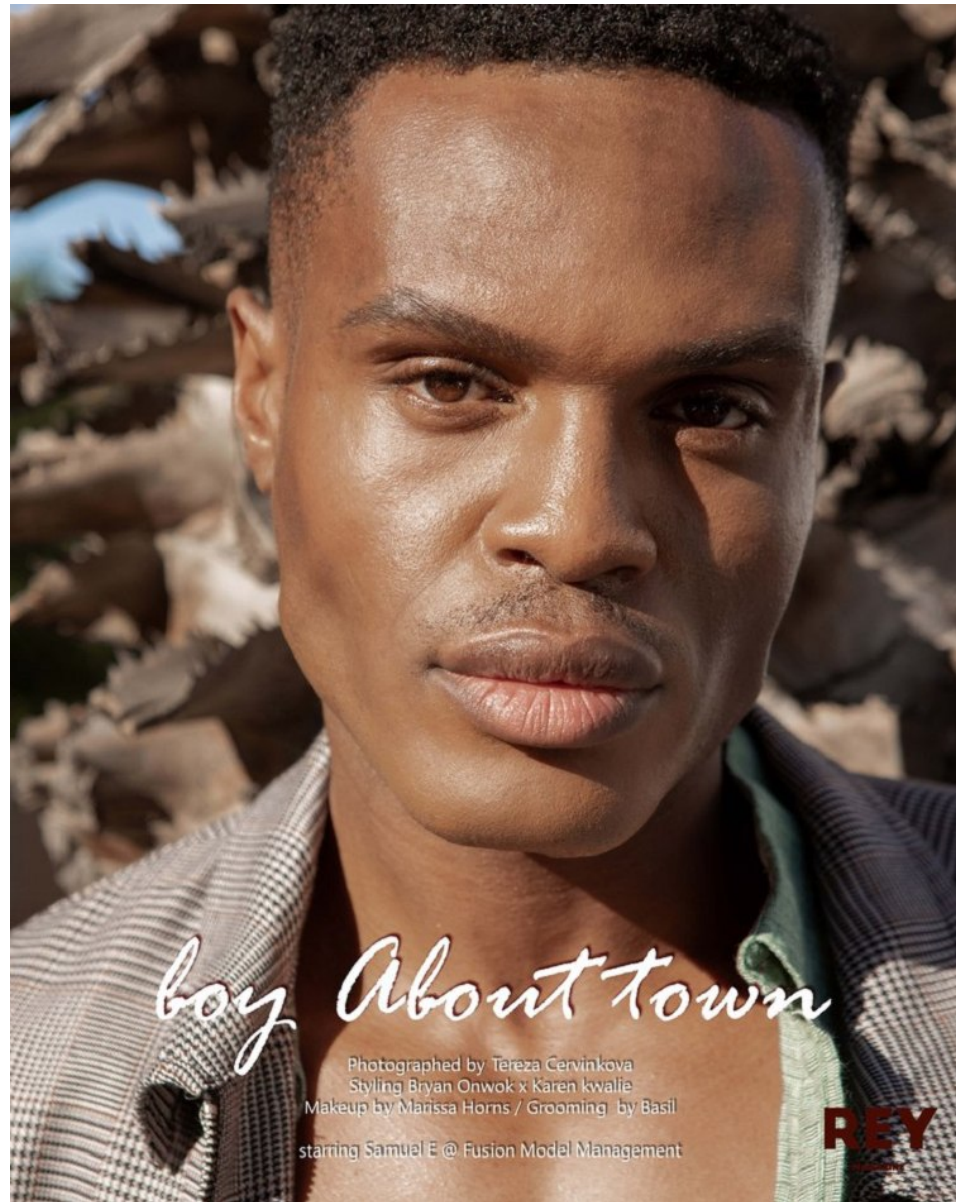

BOSS MODELS

JOHANNESBURG

SAMUEL EDAM

Height: 194cm Chest: 98cm Waist: 82cm Suit: 45 L Shoe: 9.5 UK Hair: Black Eyes: Brown

BOSS MODELS

JOHANNESBURG

SAMUEL EDAM

Height: 194cm Chest: 98cm Waist: 82cm Suit: 45 L Shoe: 9.5 UK Hair: Black Eyes: Brown