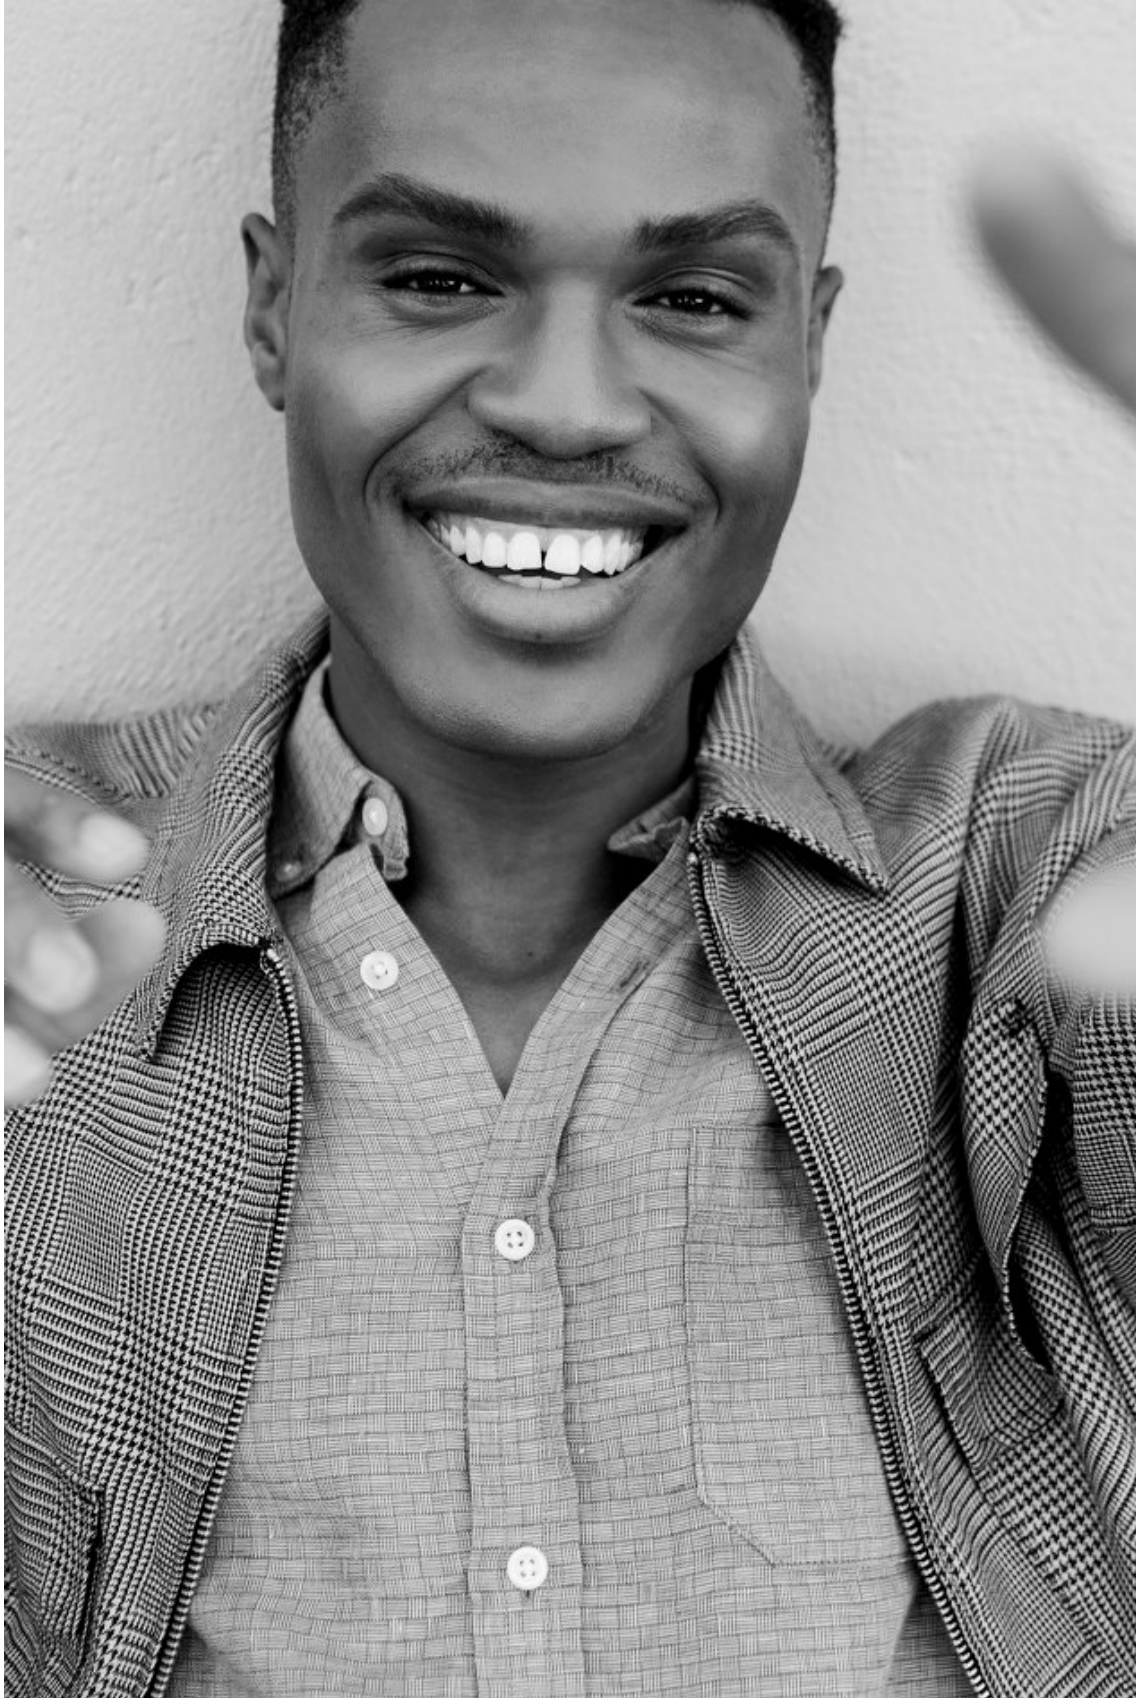

BOSS MODELS

JOHANNESBURG

SAMUEL EDAM

Height: 194cm Chest: 98cm Waist: 82cm Suit: 45 L Shoe: 9.5 UK Hair: Black Eyes: Brown

BOSS MODELS

JOHANNESBURG

SAMUEL EDAM

Height: 194cm Chest: 98cm Waist: 82cm Suit: 45 L Shoe: 9.5 UK Hair: Black Eyes: Brown