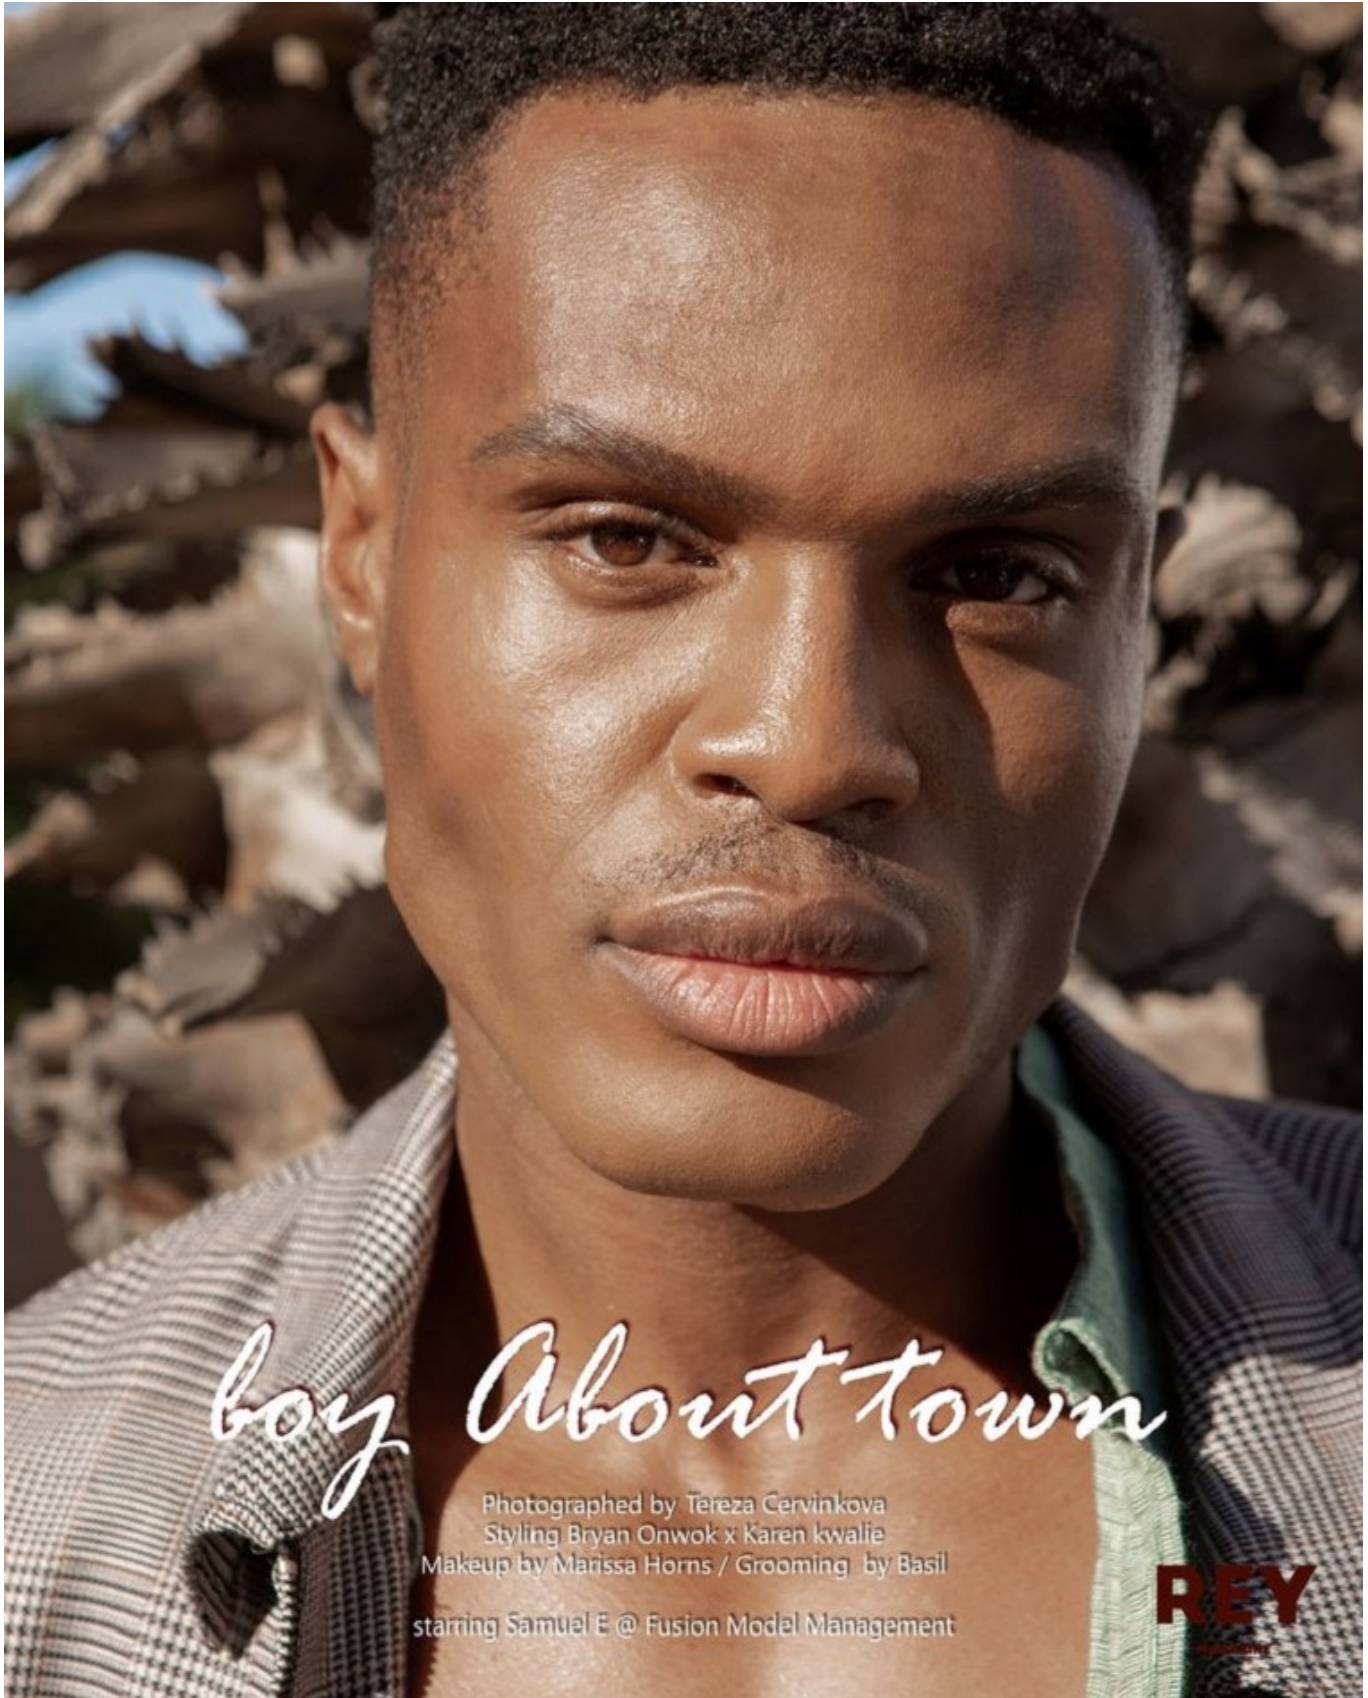

BOSS MODELS

JOHANNESBURG

boy About town

Photographed by Tereza Cervinkova
Styling Bryan Onwok x Karen kwalie
Makeup by Marissa Horns / Grooming by Basil
starring Samuel E @ Fusion Model Management

REY

SAMUEL EDAM

Height: 194cm Chest: 98cm Waist: 82cm Suit: 45 L Shoe: 9.5 UK Hair: Black Eyes: Brown

BOSS MODELS

JOHANNESBURG

L' E F F O N T E

HERE TO STAY

photographer / **JACQUES WEYERS**
model / **SAMUEL EDAM @ FUSION MODEL MGMT CT**
style / **KAREN KWALIE & BRYAN ONWOK @ KREATIVE KOLLISIONS INC**
make up and hair / **MELODIE**