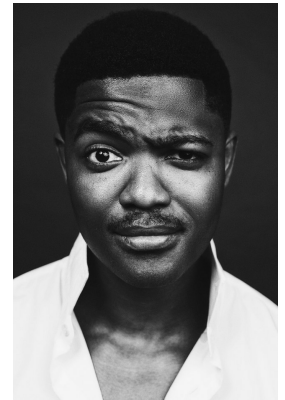

# BOSS MODELS

JOHANNESBURG

## MZEE SOTSAKA

Height: 189cm Chest: 110cm Waist: 89cm Shoe: 11 UK Hair: Black Eyes: Brown