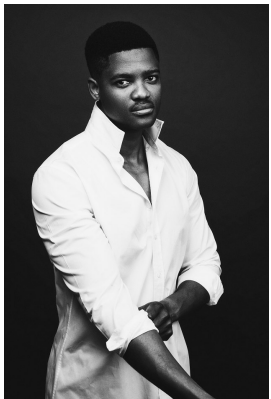

BOSS MODELS

JOHANNESBURG

MZEE SOTSAKA

Height: 189cm Chest: 110cm Waist: 89cm Shoe: 11 UK Hair: Black Eyes: Brown

BOSS MODELS

JOHANNESBURG

MZEE SOTSAKA

Height: 189cm Chest: 110cm Waist: 89cm Shoe: 11 UK Hair: Black Eyes: Brown