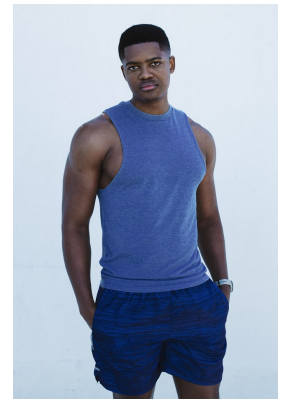

BOSS MODELS

JOHANNESBURG

MZEE SOTSAKA

Height: 189cm Chest: 110cm Waist: 89cm Shoe: 11 UK Hair: Black Eyes: Brown

BOSS MODELS

JOHANNESBURG

MZEE SOTSAKA

Height: 189cm Chest: 110cm Waist: 89cm Shoe: 11 UK Hair: Black Eyes: Brown