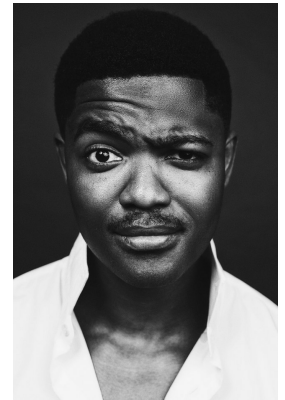

BOSS MODELS

JOHANNESBURG

MZEE SOTSAKA

Height: 189cm Chest: 110cm Waist: 89cm Shoe: 11 UK Hair: Black Eyes: Brown

BOSS MODELS

JOHANNESBURG

MZEE SOTSAKA

Height: 189cm Chest: 110cm Waist: 89cm Shoe: 11 UK Hair: Black Eyes: Brown