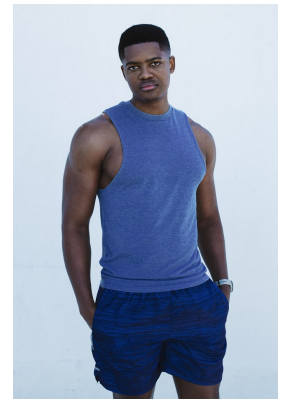

# BOSS MODELS

JOHANNESBURG

## MZEE SOTSAKA

Height: 189cm Chest: 110cm Waist: 89cm Shoe: 11 UK Hair: Black Eyes: Brown