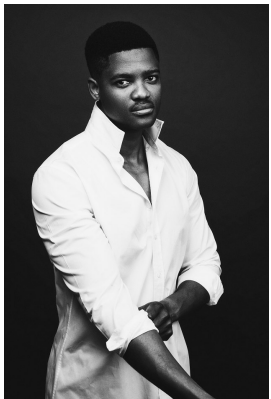

# BOSS MODELS

JOHANNESBURG

## MZEE SOTSAKA

Height: 189cm Chest: 110cm Waist: 89cm Shoe: 11 UK Hair: Black Eyes: Brown