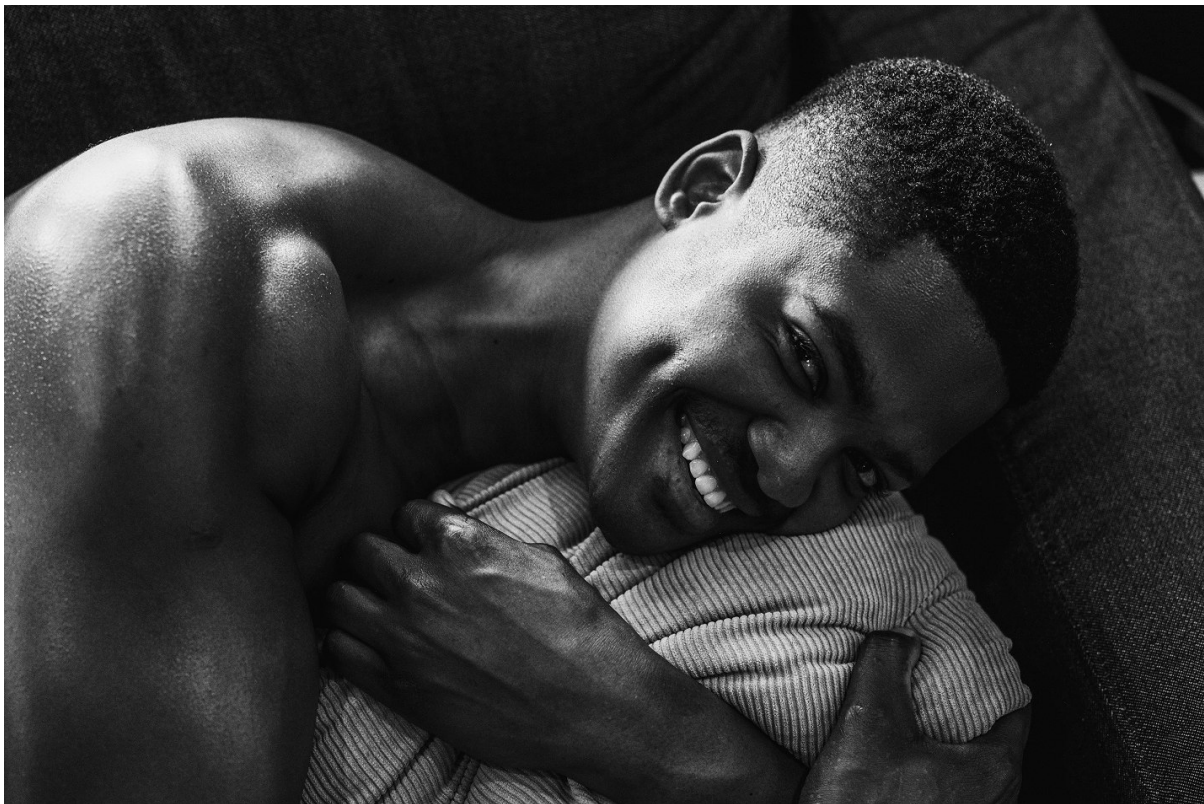

BOSS MODELS

JOHANNESBURG

MZEE SOTSAKA

Height: 189cm Chest: 110cm Waist: 89cm Shoe: 11 UK Hair: Black Eyes: Brown

BOSS MODELS

JOHANNESBURG

MZEE SOTSAKA

Height: 189cm Chest: 110cm Waist: 89cm Shoe: 11 UK Hair: Black Eyes: Brown