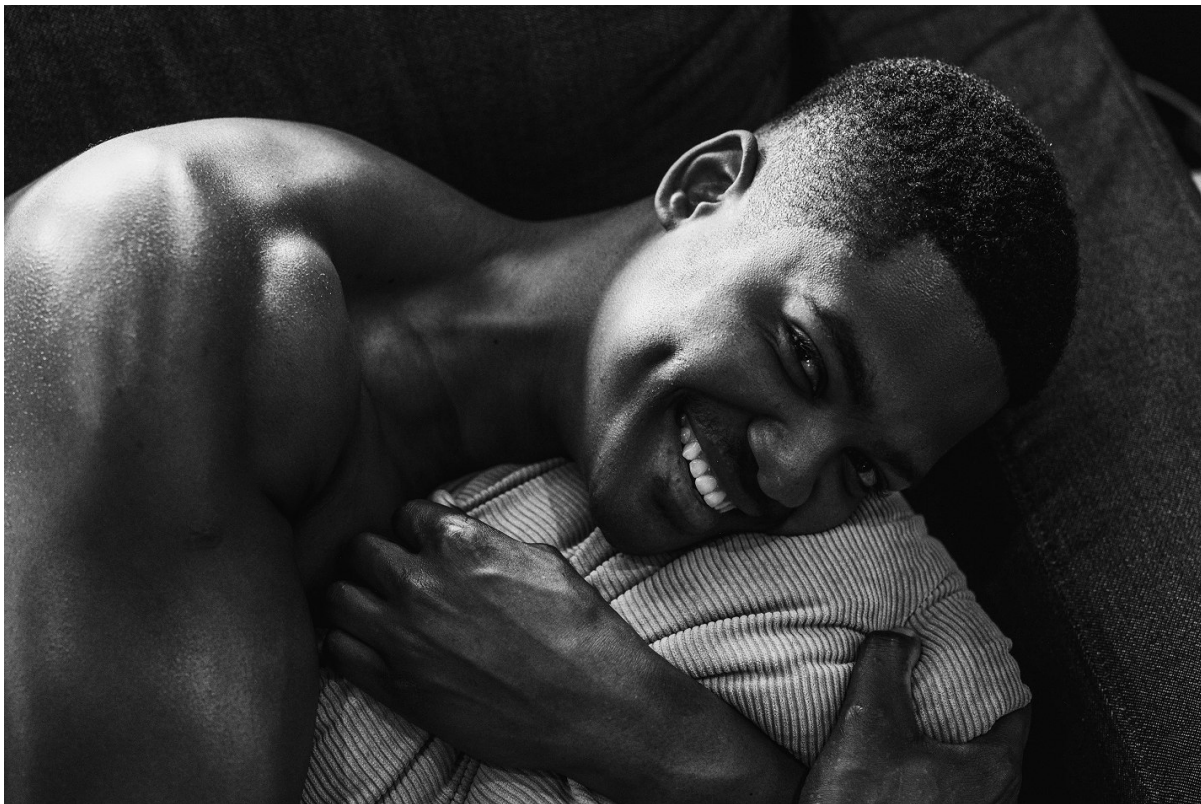

BOSS MODELS

JOHANNESBURG

MZEE SOTSAKA

Height: 189cm Chest: 110cm Waist: 89cm Shoe: 11 UK Hair: Black Eyes: Brown

BOSS MODELS

JOHANNESBURG

MZEE SOTSAKA

Height: 189cm Chest: 110cm Waist: 89cm Shoe: 11 UK Hair: Black Eyes: Brown