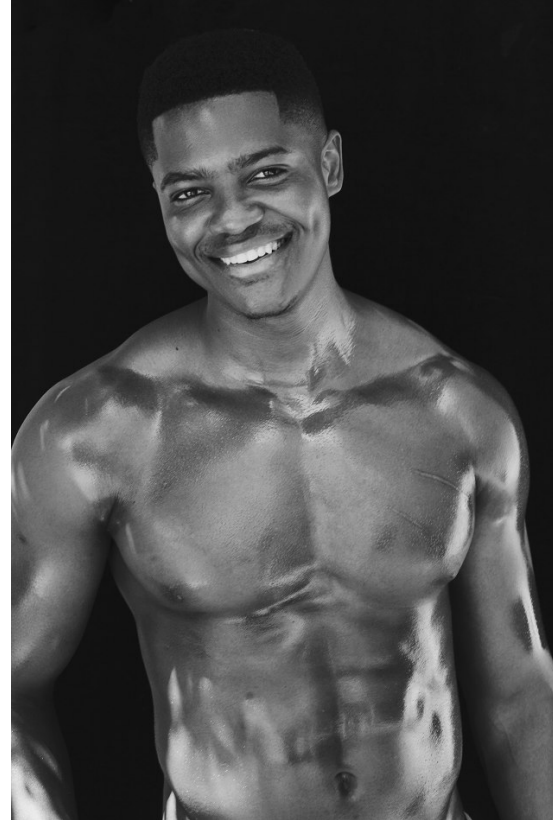

BOSS MODELS

JOHANNESBURG

MZEE SOTSAKA

Height: 189cm Chest: 110cm Waist: 89cm Shoe: 11 UK Hair: Black Eyes: Brown

BOSS MODELS

JOHANNESBURG

MZEE SOTSAKA

Height: 189cm Chest: 110cm Waist: 89cm Shoe: 11 UK Hair: Black Eyes: Brown