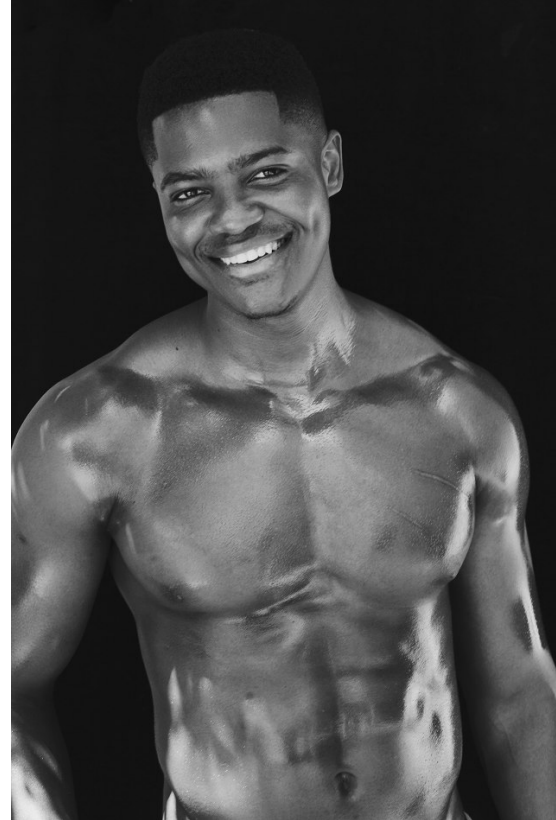

BOSS MODELS

JOHANNESBURG

MZEE SOTSAKA

Height: 189cm Chest: 110cm Waist: 89cm Shoe: 11 UK Hair: Black Eyes: Brown

BOSS MODELS

JOHANNESBURG

MZEE SOTSAKA

Height: 189cm Chest: 110cm Waist: 89cm Shoe: 11 UK Hair: Black Eyes: Brown