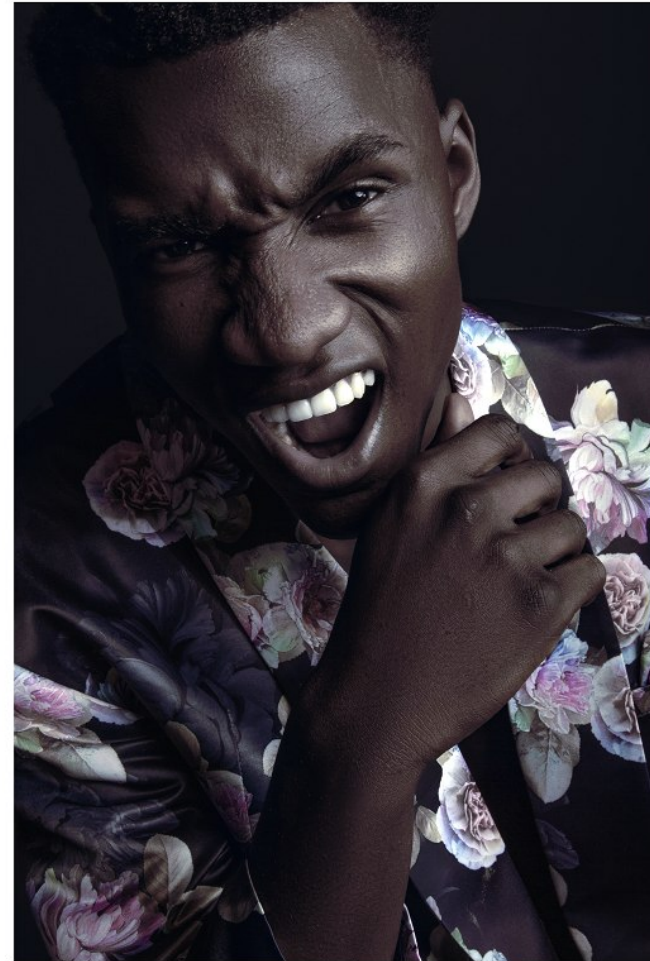

BOSS MODELS

JOHANNESBURG

Height: 191cm Chest: 97cm Waist: 84cm Shoe: 12 UK Hair: Black Eyes: Brown