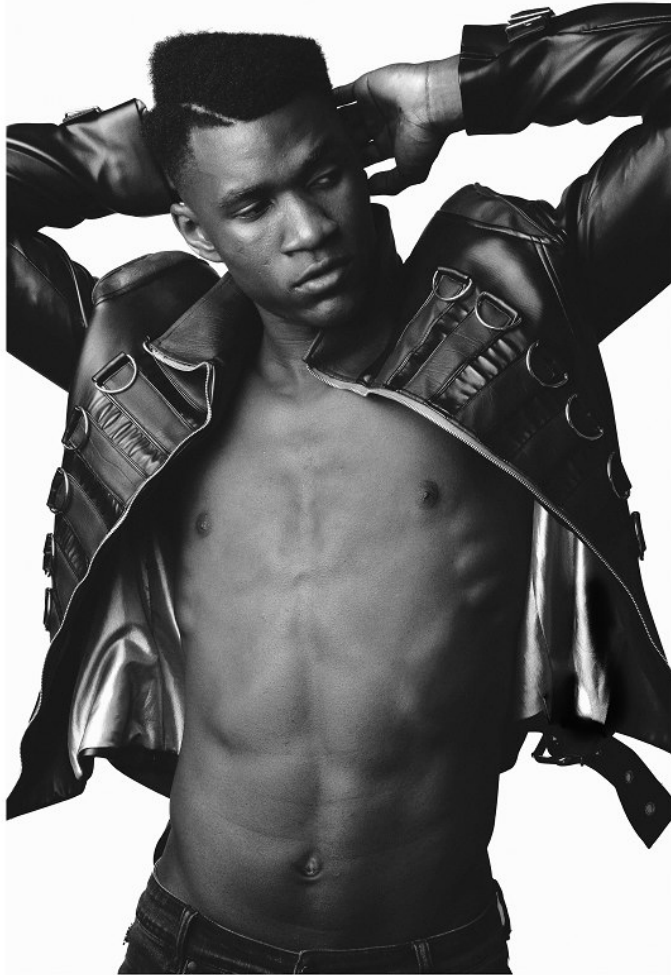

BOSS MODELS

JOHANNESBURG

MICHAEL DELLA NGATCHOU

Height: 191cm Chest: 97cm Waist: 84cm Shoe: 12 UK Hair: Black Eyes: Brown

BOSS MODELS

JOHANNESBURG

MICHAEL DELLA NGATCHOU

Height: 191cm Chest: 97cm Waist: 84cm Shoe: 12 UK Hair: Black Eyes: Brown

BOSS MODELS

JOHANNESBURG

MICHAEL DELLA NGATCHOU

Height: 191cm Chest: 97cm Waist: 84cm Shoe: 12 UK Hair: Black Eyes: Brown

BOSS MODELS

JOHANNESBURG

OFFBEAT SUAVE *Est.* MMXV

THROWAWAY TWENTY

SERIES IX

MICHAEL DELLA NGATCHOU

Height: 191cm Chest: 97cm Waist: 84cm Shoe: 12 UK Hair: Black Eyes: Brown

BOSS MODELS

JOHANNESBURG

MICHAEL DELLA NGATCHOU

Height: 191cm Chest: 97cm Waist: 84cm Shoe: 12 UK Hair: Black Eyes: Brown