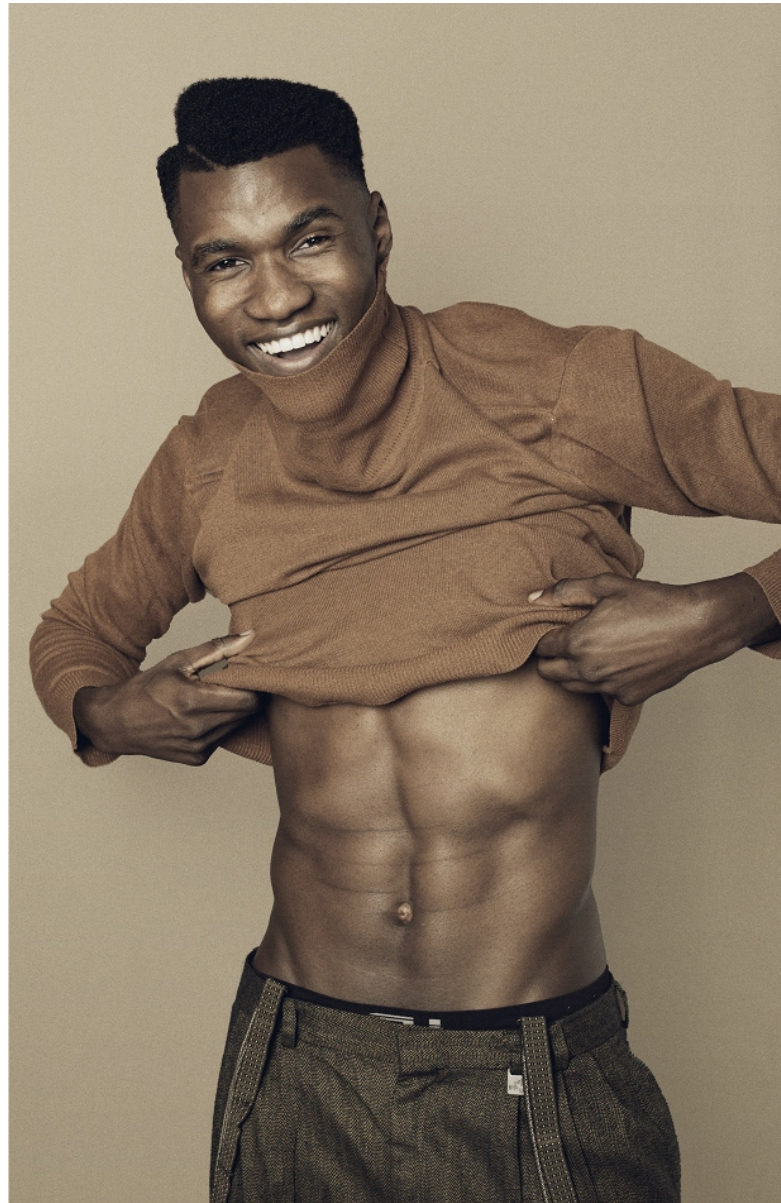

# BOSS MODELS

JOHANNESBURG

**MICHAEL DELLA NGATCHOU**

Height: 191cm Chest: 97cm Waist: 84cm Shoe: 12 UK Hair: Black Eyes: Brown

# BOSS MODELS

JOHANNESBURG

MICHAEL DELLA NGATCHOU

Height: 191cm Chest: 97cm Waist: 84cm Shoe: 12 UK Hair: Black Eyes: Brown