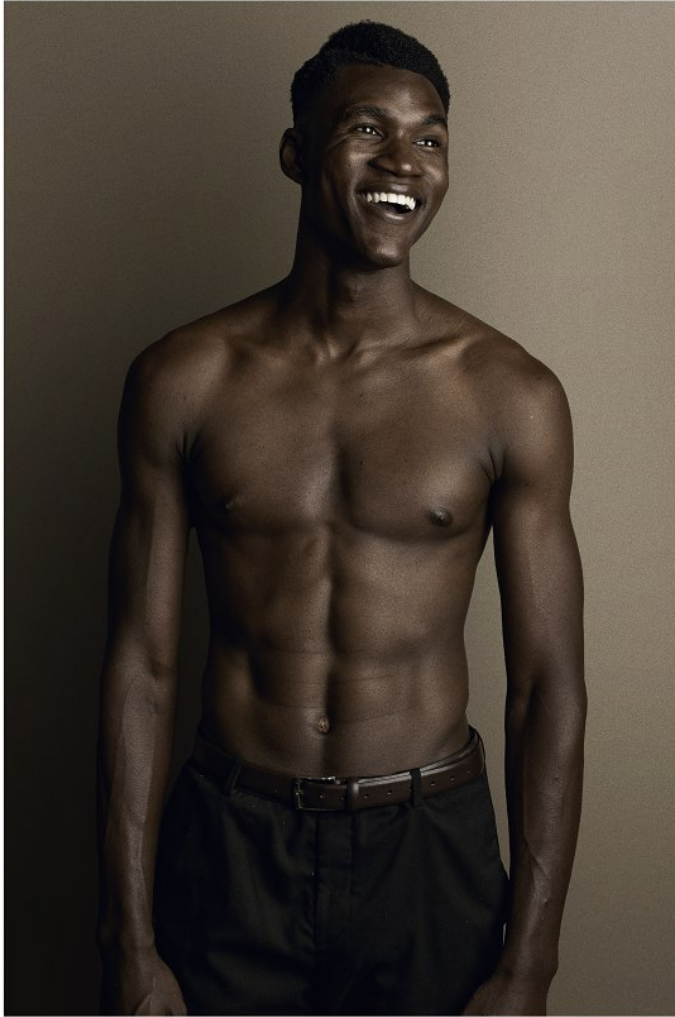

BOSS MODELS

JOHANNESBURG

Height: 191cm Chest: 97cm Waist: 84cm Shoe: 12 UK Hair: Black Eyes: Brown