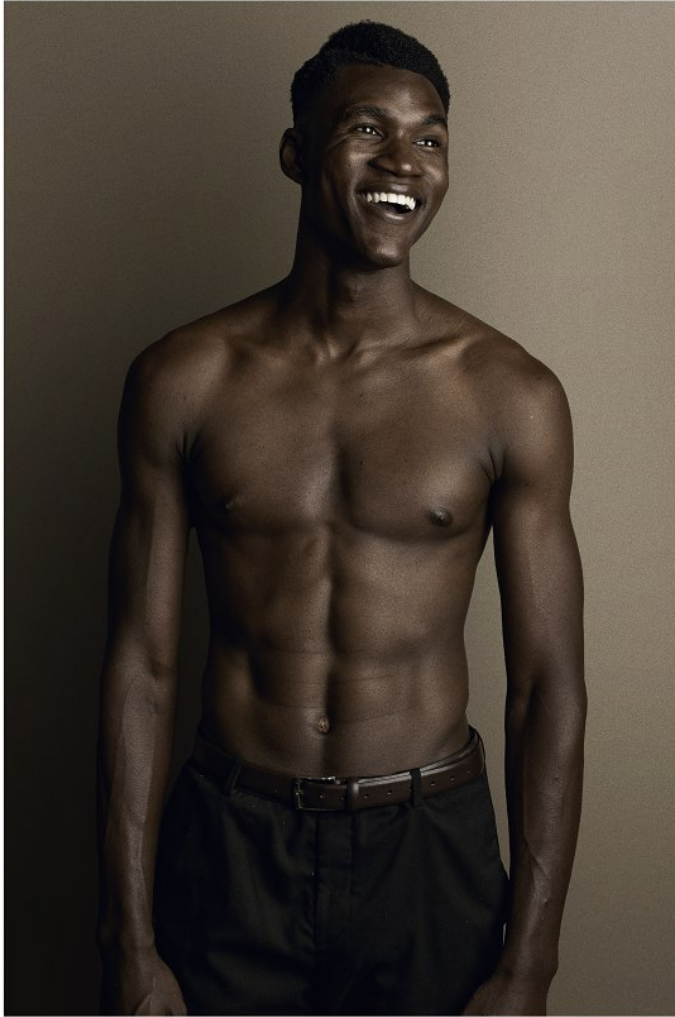

# BOSS MODELS

JOHANNESBURG

**MICHAEL DELLA NGATCHOU**

Height: 191cm Chest: 97cm Waist: 84cm Shoe: 12 UK Hair: Black Eyes: Brown

# BOSS MODELS

JOHANNESBURG

OFFBEAT SUAVE *Est.* MMXV

**THROWAWAY TWENTY**

**SERIES IX**

**MICHAEL DELLA NGATCHOU**

Height: 191cm Chest: 97cm Waist: 84cm Shoe: 12 UK Hair: Black Eyes: Brown

# BOSS MODELS

JOHANNESBURG

MICHAEL DELLA NGATCHOU

Height: 191cm Chest: 97cm Waist: 84cm Shoe: 12 UK Hair: Black Eyes: Brown