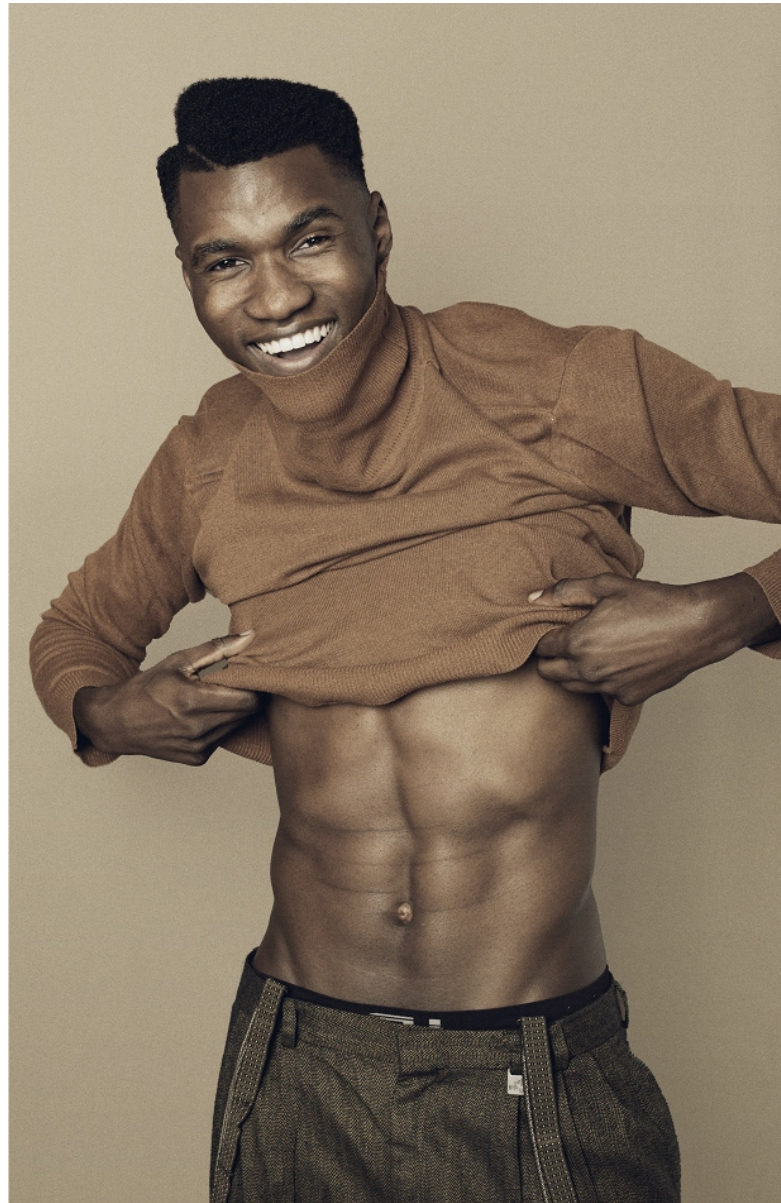

BOSS MODELS

JOHANNESBURG

MICHAEL DELLA NGATCHOU

Height: 191cm Chest: 97cm Waist: 84cm Shoe: 12 UK Hair: Black Eyes: Brown

BOSS MODELS

JOHANNESBURG

MICHAEL DELLA NGATCHOU

Height: 191cm Chest: 97cm Waist: 84cm Shoe: 12 UK Hair: Black Eyes: Brown

BOSS MODELS

JOHANNESBURG

MICHAEL DELLA NGATCHOU

Height: 191cm Chest: 97cm Waist: 84cm Shoe: 12 UK Hair: Black Eyes: Brown

BOSS MODELS

JOHANNESBURG

OFFBEAT SUAVE *Est.* MMXV

THROWAWAY TWENTY

SERIES IX

MICHAEL DELLA NGATCHOU

Height: 191cm Chest: 97cm Waist: 84cm Shoe: 12 UK Hair: Black Eyes: Brown

BOSS MODELS

JOHANNESBURG

MICHAEL DELLA NGATCHOU

Height: 191cm Chest: 97cm Waist: 84cm Shoe: 12 UK Hair: Black Eyes: Brown