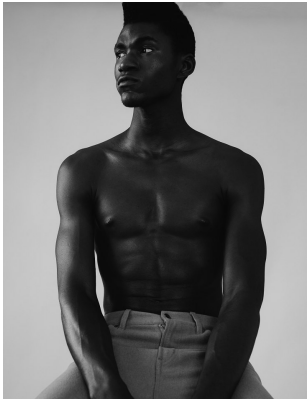

BOSS MODELS

JOHANNESBURG

MICHAEL DELLA NGATCHOU

Height: 191cm Chest: 97cm Waist: 84cm Shoe: 12 UK Hair: Black Eyes: Brown

BOSS MODELS

JOHANNESBURG

MICHAEL DELLA NGATCHOU

Height: 191cm Chest: 97cm Waist: 84cm Shoe: 12 UK Hair: Black Eyes: Brown