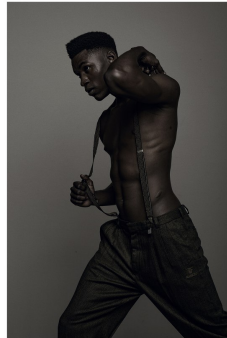

BOSS MODELS

JOHANNESBURG

MICHAEL DELLA NGATCHOU

Height: 191cm Chest: 97cm Waist: 84cm Shoe: 12 UK Hair: Black Eyes: Brown

BOSS MODELS

JOHANNESBURG

MICHAEL DELLA NGATCHOU

Height: 191cm Chest: 97cm Waist: 84cm Shoe: 12 UK Hair: Black Eyes: Brown