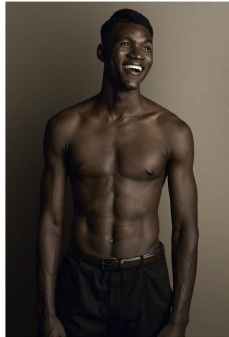

BOSS MODELS

JOHANNESBURG

MICHAEL DELLA NGATCHOU

Height: 191cm Chest: 97cm Waist: 84cm Shoe: 12 UK Hair: Black Eyes: Brown

BOSS MODELS

JOHANNESBURG

MICHAEL DELLA NGATCHOU

Height: 191cm Chest: 97cm Waist: 84cm Shoe: 12 UK Hair: Black Eyes: Brown