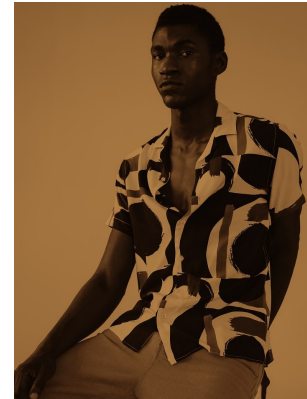

BOSS MODELS

JOHANNESBURG

MICHAEL DELLA NGATCHOU

Height: 191cm Chest: 97cm Waist: 84cm Shoe: 12 UK Hair: Black Eyes: Brown

BOSS MODELS

JOHANNESBURG

MICHAEL DELLA NGATCHOU

Height: 191cm Chest: 97cm Waist: 84cm Shoe: 12 UK Hair: Black Eyes: Brown