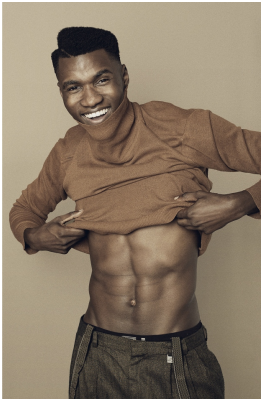

BOSS MODELS

JOHANNESBURG

MICHAEL DELLA NGATCHOU

Height: 191cm Chest: 97cm Waist: 84cm Shoe: 12 UK Hair: Black Eyes: Brown

BOSS MODELS

JOHANNESBURG

MICHAEL DELLA NGATCHOU

Height: 191cm Chest: 97cm Waist: 84cm Shoe: 12 UK Hair: Black Eyes: Brown