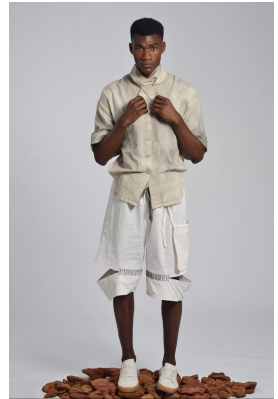

BOSS MODELS

JOHANNESBURG

MICHAEL DELLA NGATCHOU

Height: 191cm Chest: 97cm Waist: 84cm Shoe: 12 UK Hair: Black Eyes: Brown

BOSS MODELS

JOHANNESBURG

MICHAEL DELLA NGATCHOU

Height: 191cm Chest: 97cm Waist: 84cm Shoe: 12 UK Hair: Black Eyes: Brown