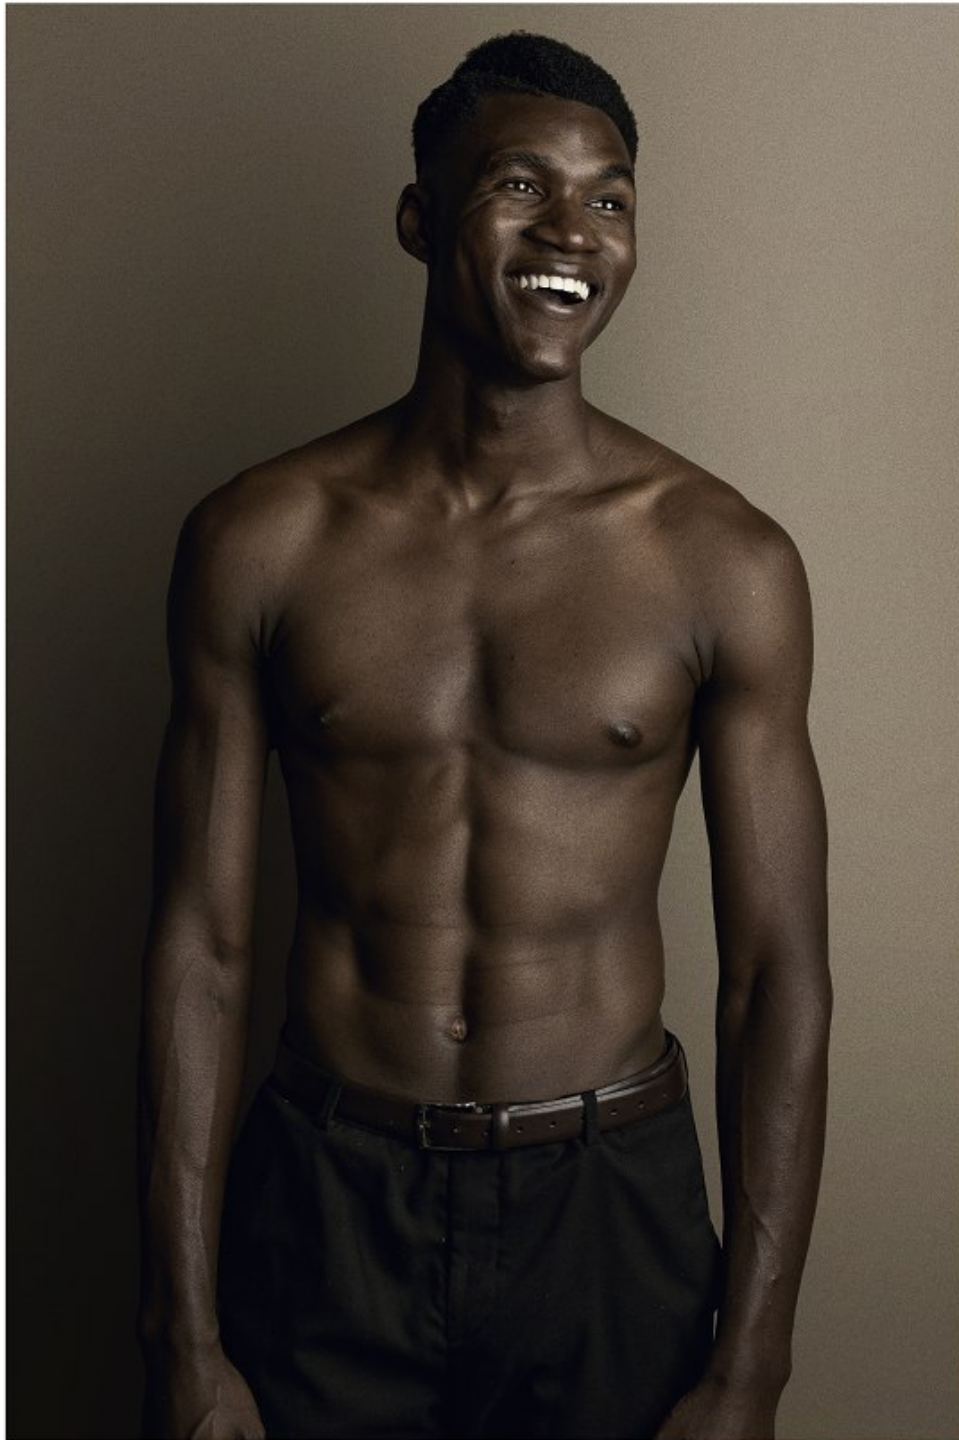

BOSS MODELS

JOHANNESBURG

MICHAEL DELLA NGATCHOU

Height: 191cm Chest: 97cm Waist: 84cm Shoe: 12 UK Hair: Black Eyes: Brown

BOSS MODELS

JOHANNESBURG

MICHAEL DELLA NGATCHOU

Height: 191cm Chest: 97cm Waist: 84cm Shoe: 12 UK Hair: Black Eyes: Brown

BOSS MODELS

JOHANNESBURG

OFFBEAT SUAVE *Est.* MMXV

THROWAWAY TWENTY

SERIES IX

MICHAEL DELLA NGATCHOU

Height: 191cm Chest: 97cm Waist: 84cm Shoe: 12 UK Hair: Black Eyes: Brown

BOSS MODELS

JOHANNESBURG

MICHAEL DELLA NGATCHOU

Height: 191cm Chest: 97cm Waist: 84cm Shoe: 12 UK Hair: Black Eyes: Brown

BOSS MODELS

JOHANNESBURG

MICHAEL DELLA NGATCHOU

Height: 191cm Chest: 97cm Waist: 84cm Shoe: 12 UK Hair: Black Eyes: Brown