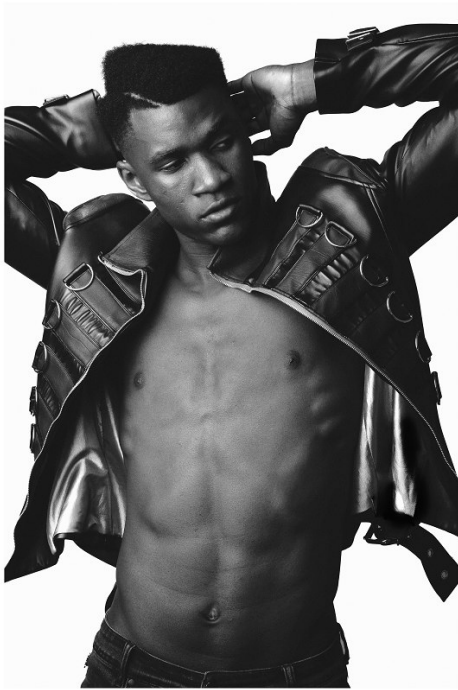

BOSS MODELS

JOHANNESBURG

MICHAEL DELLA NGATCHOU

Height: 191cm Chest: 97cm Waist: 84cm Shoe: 12 UK Hair: Black Eyes: Brown

BOSS MODELS

JOHANNESBURG

MICHAEL DELLA NGATCHOU

Height: 191cm Chest: 97cm Waist: 84cm Shoe: 12 UK Hair: Black Eyes: Brown