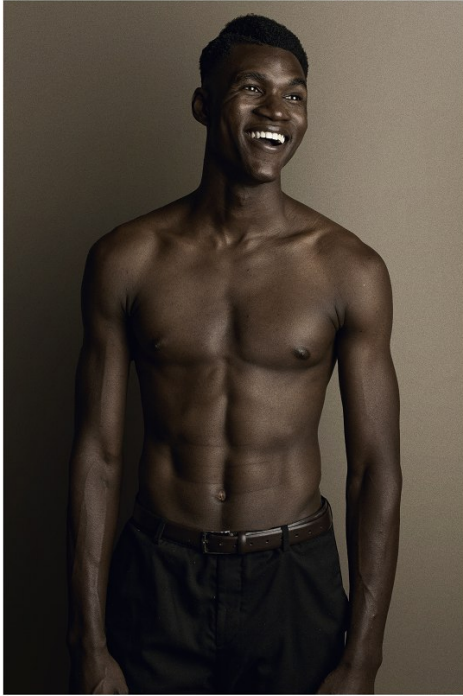

BOSS MODELS

JOHANNESBURG

MICHAEL DELLA NGATCHOU

Height: 191cm Chest: 97cm Waist: 84cm Shoe: 12 UK Hair: Black Eyes: Brown

BOSS MODELS

JOHANNESBURG

MICHAEL DELLA NGATCHOU

Height: 191cm Chest: 97cm Waist: 84cm Shoe: 12 UK Hair: Black Eyes: Brown