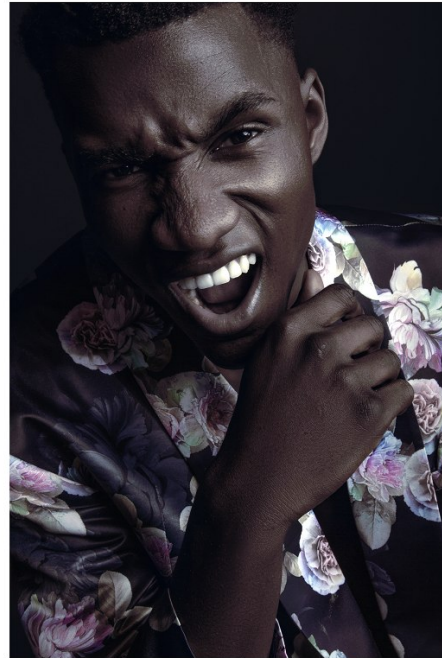

BOSS MODELS

JOHANNESBURG

MICHAEL DELLA NGATCHOU

Height: 191cm Chest: 97cm Waist: 84cm Shoe: 12 UK Hair: Black Eyes: Brown

BOSS MODELS

JOHANNESBURG

MICHAEL DELLA NGATCHOU

Height: 191cm Chest: 97cm Waist: 84cm Shoe: 12 UK Hair: Black Eyes: Brown