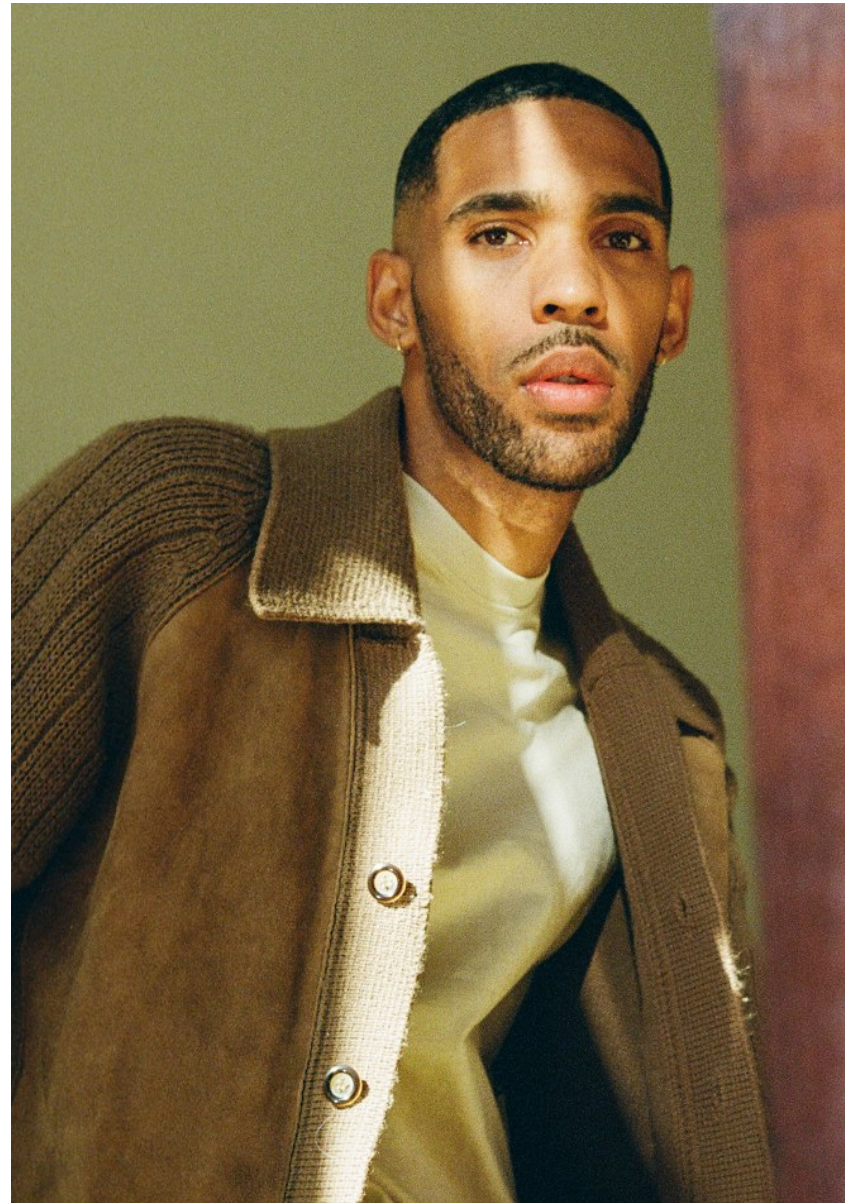

BOSS MODELS

JOHANNESBURG

MARCO RABIE

Height: 187cm Chest: 92cm Waist: 78cm Shoe: 10 UK Hair: Black Eyes: Brown