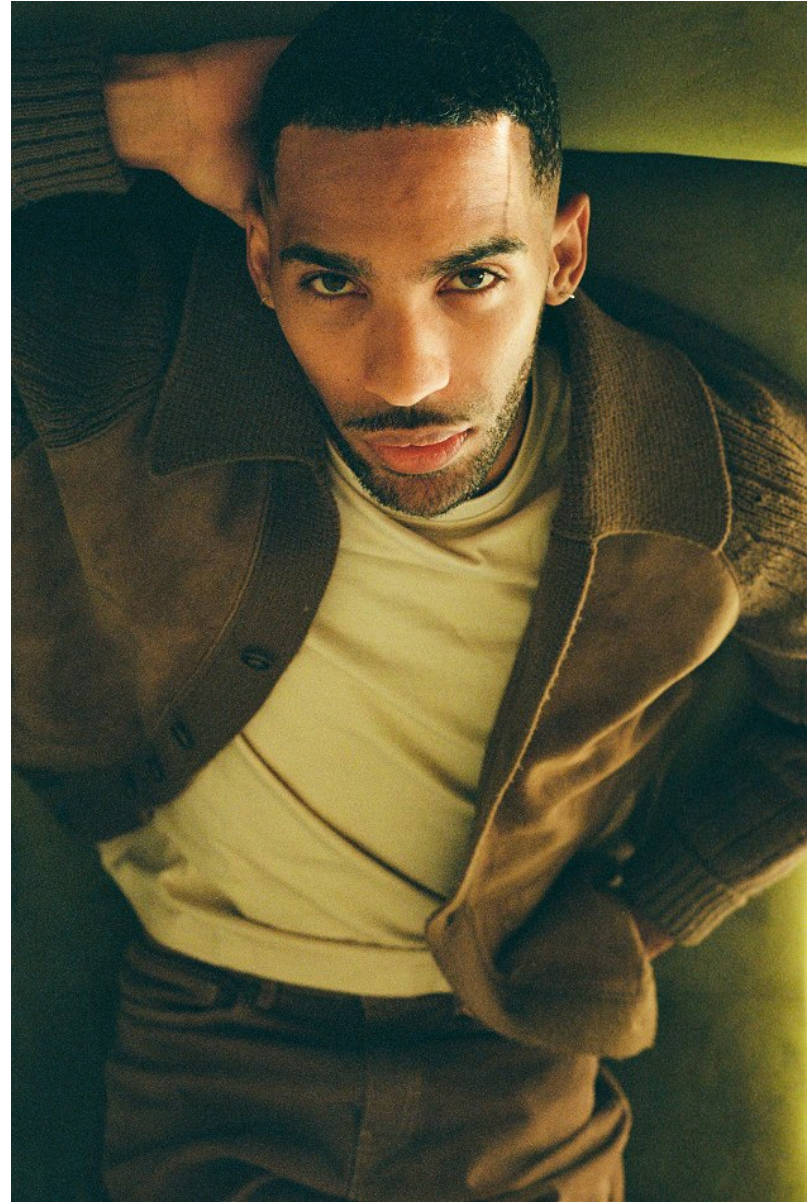

BOSS MODELS

JOHANNESBURG

MARCO RABIE

Height: 187cm Chest: 92cm Waist: 78cm Shoe: 10 UK Hair: Black Eyes: Brown