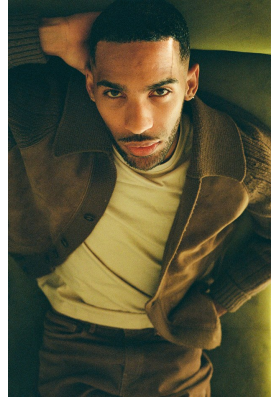

BOSS MODELS

JOHANNESBURG

MARCO RABIE

Height: 187cm Chest: 92cm Waist: 78cm Shoe: 10 UK Hair: Black Eyes: Brown