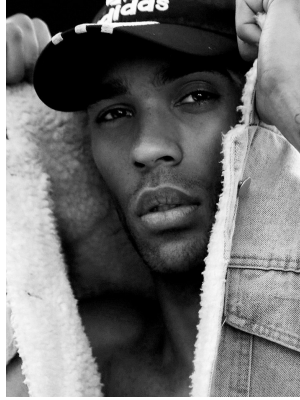

BOSS MODELS

JOHANNESBURG

MARCO RABIE

Height: 187cm Chest: 92cm Waist: 78cm Shoe: 10 UK Hair: Black Eyes: Brown