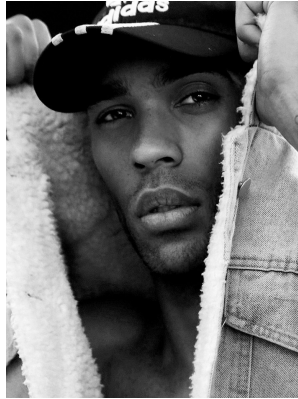

BOSS MODELS

JOHANNESBURG

MARCO RABIE

Height: 187cm Chest: 92cm Waist: 78cm Shoe: 10 UK Hair: Black Eyes: Brown