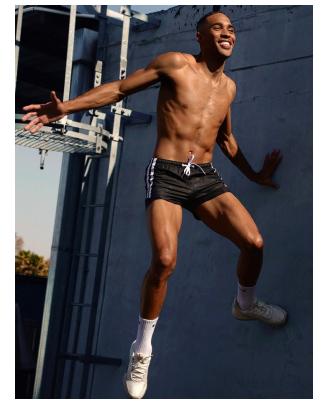

# BOSS MODELS

JOHANNESBURG

MARCO RABIE

Height: 187cm Chest: 92cm Waist: 78cm Shoe: 10 UK Hair: Black Eyes: Brown

## MARCO RABIE

Height: 187cm Chest: 92cm Waist: 78cm Shoe: 10 UK Hair: Black Eyes: Brown