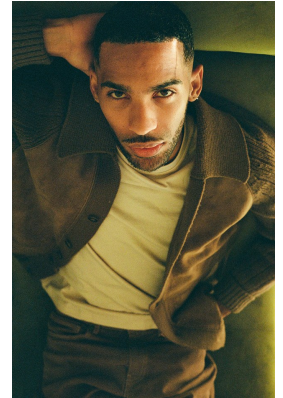

BOSS MODELS

JOHANNESBURG

MARCO RABIE

Height: 187cm Chest: 92cm Waist: 78cm Shoe: 10 UK Hair: Black Eyes: Brown