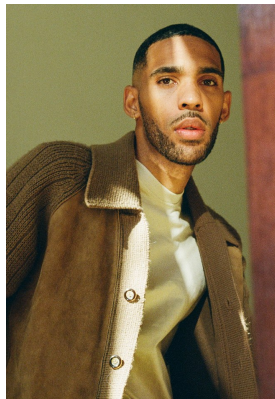

# BOSS MODELS

JOHANNESBURG

MARCO RABIE

Height: 187cm Chest: 92cm Waist: 78cm Shoe: 10 UK Hair: Black Eyes: Brown

# BOSS MODELS

JOHANNESBURG

## MARCO RABIE

Height: 187cm Chest: 92cm Waist: 78cm Shoe: 10 UK Hair: Black Eyes: Brown