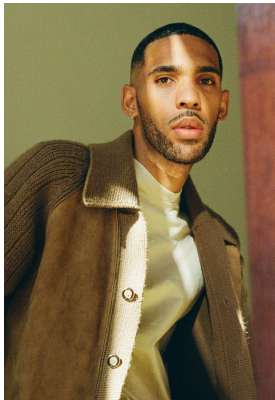

# BOSS MODELS

JOHANNESBURG

MARCO RABIE

Height: 187cm Chest: 92cm Waist: 78cm Shoe: 10 UK Hair: Black Eyes: Brown