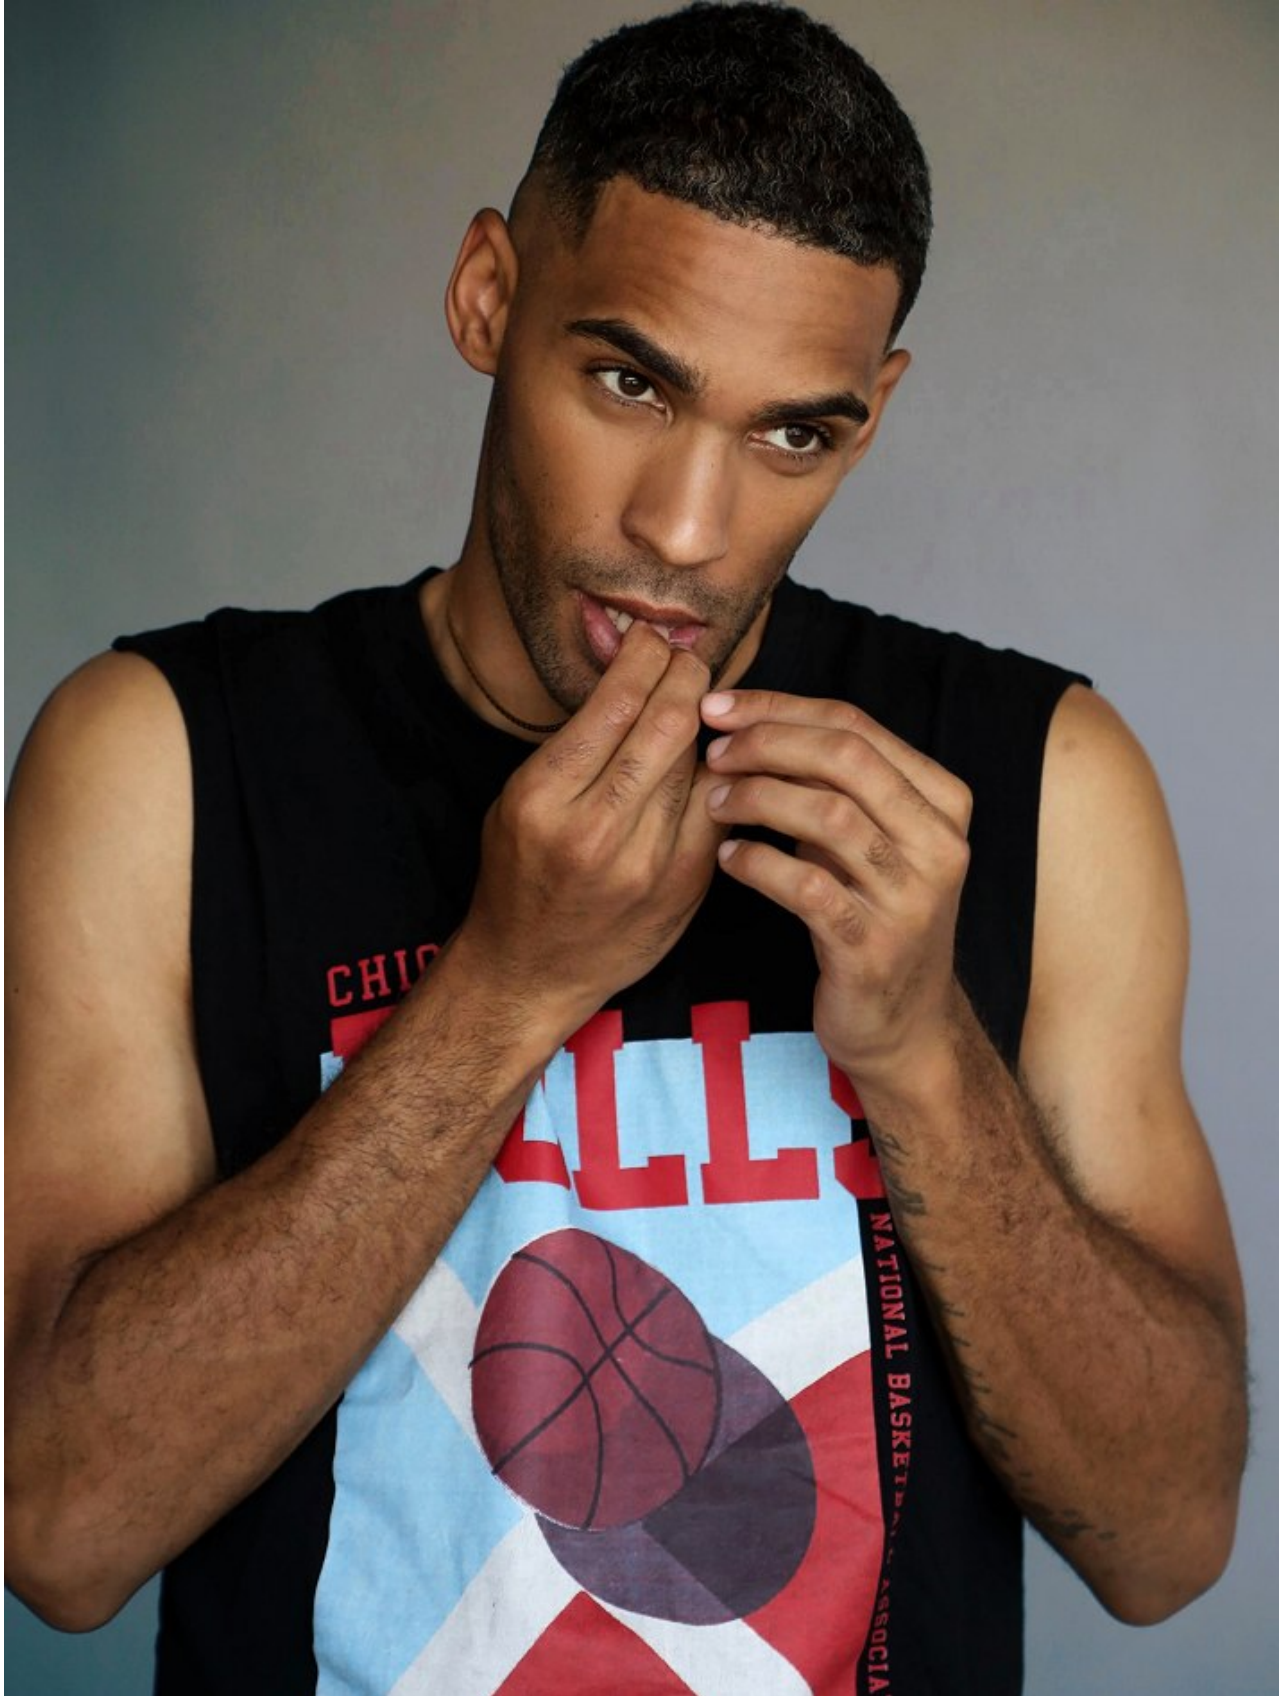

MARCO RABIE

BOSS MODELS

JOHANNESBURG

Height: 187cm Chest: 92cm Waist: 78cm Shoe: 10 UK Hair: Black Eyes: Brown