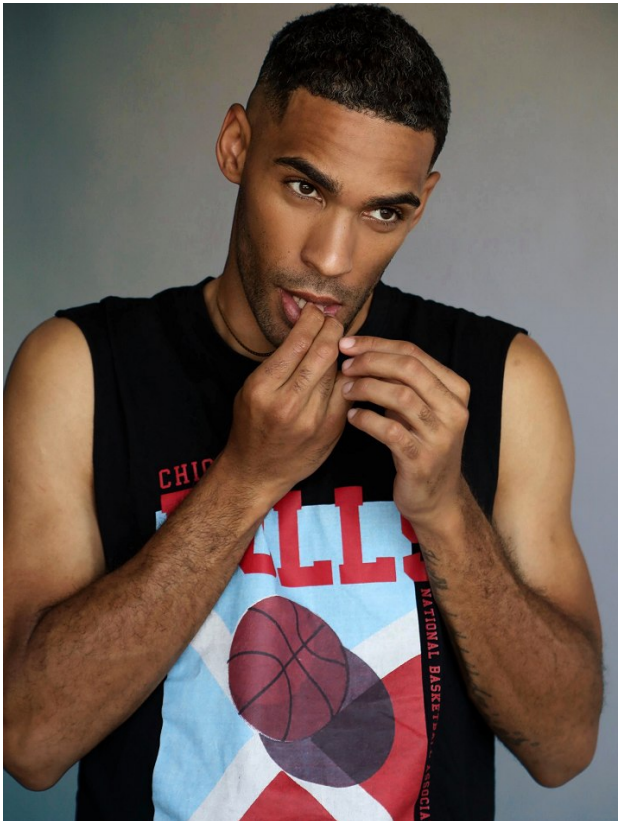

BOSS MODELS

JOHANNESBURG

MARCO RABIE

Height: 187cm Chest: 92cm Waist: 78cm Shoe: 10 UK Hair: Black Eyes: Brown