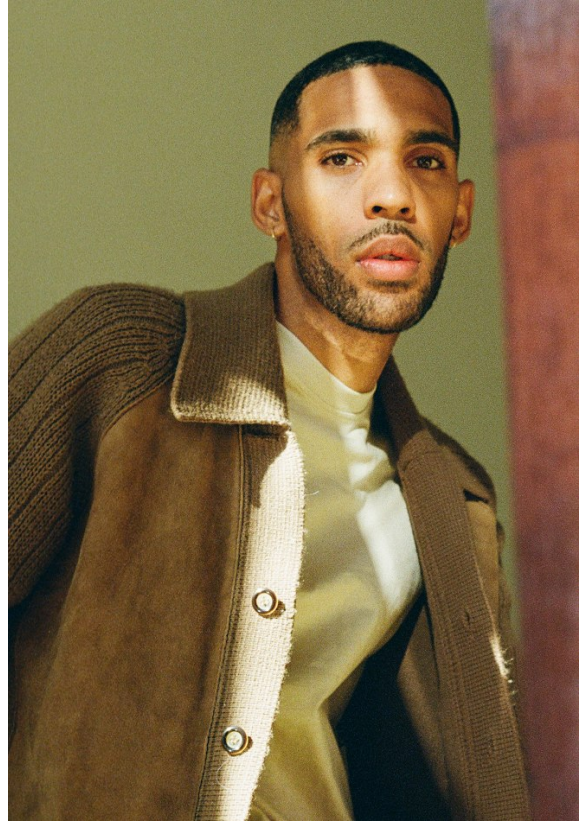

BOSS MODELS

JOHANNESBURG

MARCO RABIE

Height: 187cm Chest: 92cm Waist: 78cm Shoe: 10 UK Hair: Black Eyes: Brown