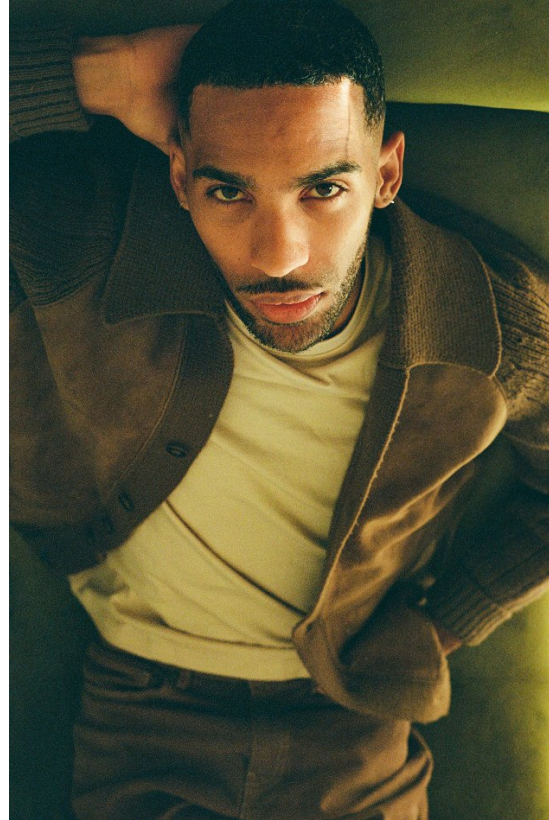

BOSS MODELS

JOHANNESBURG

MARCO RABIE

Height: 187cm Chest: 92cm Waist: 78cm Shoe: 10 UK Hair: Black Eyes: Brown