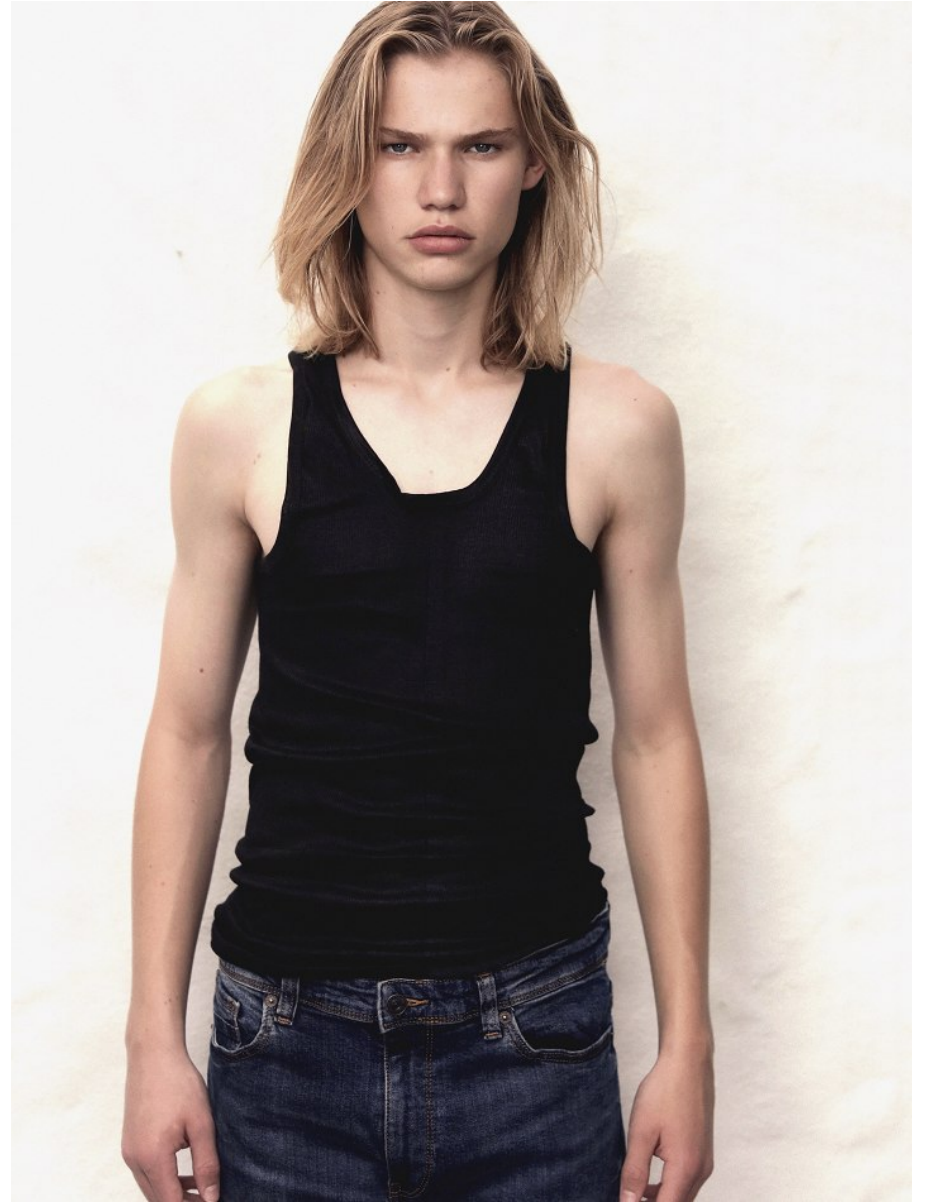

BOSS MODELS

JOHANNESBURG

LANDON MYBURGH

Height: 183cm Chest: 86cm Waist: 69cm Shoe: 8 UK Hair: Blonde Eyes: Blue

BOSS MODELS

JOHANNESBURG

LANDON MYBURGH

Height: 183cm Chest: 86cm Waist: 69cm Shoe: 8 UK Hair: Blonde Eyes: Blue