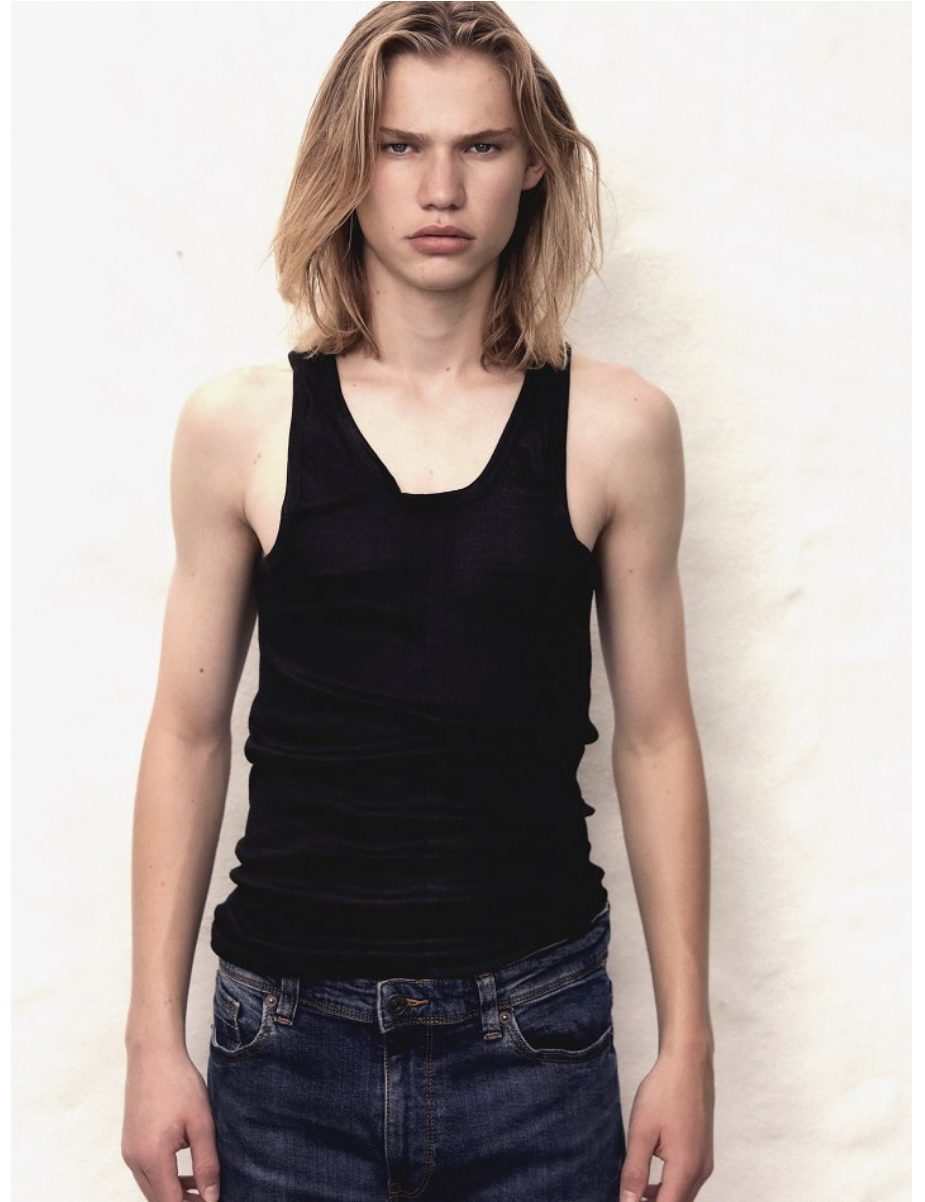

BOSS MODELS

JOHANNESBURG

LANDON MYBURGH

Height: 183cm Chest: 86cm Waist: 69cm Shoe: 8 UK Hair: Blonde Eyes: Blue