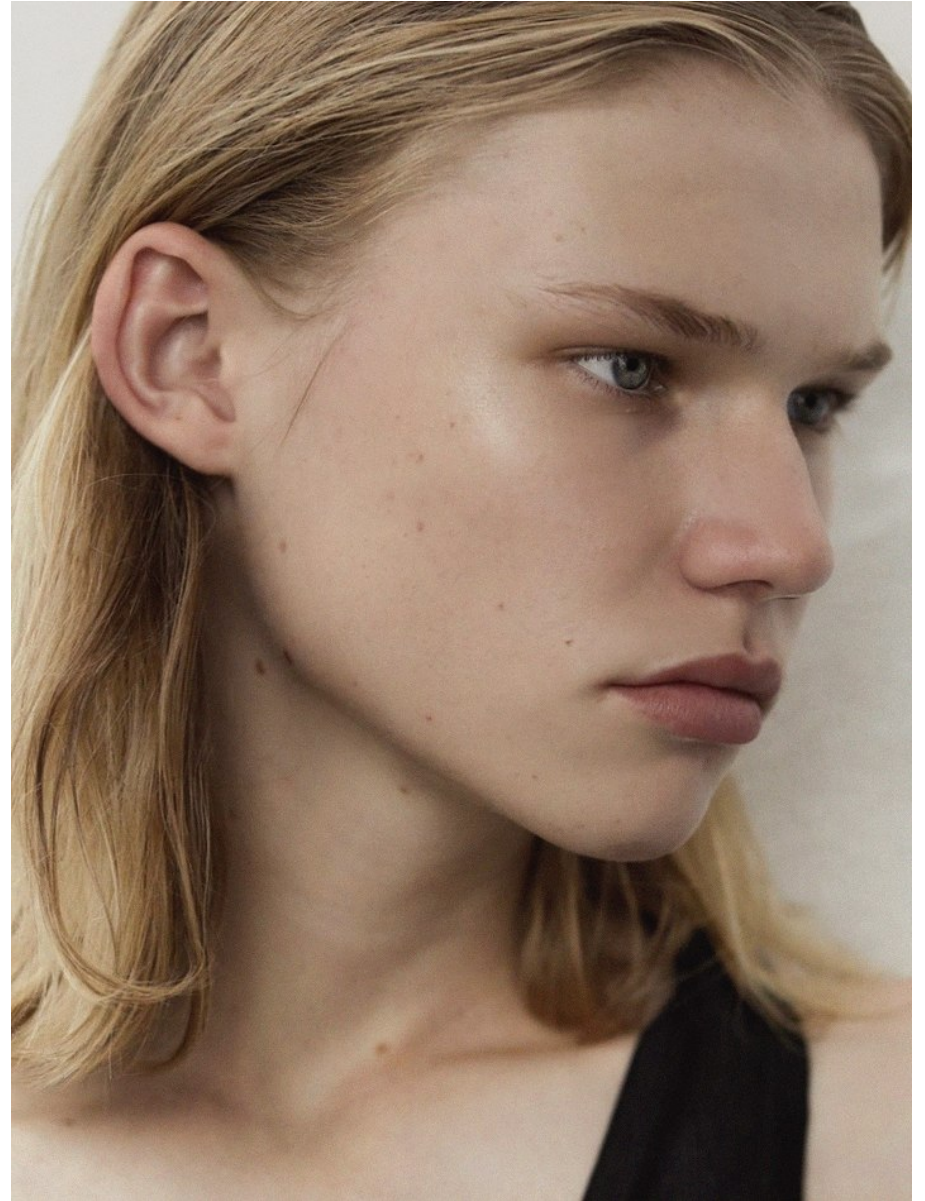

# BOSS MODELS

JOHANNESBURG

LANDON MYBURGH

Height: 183cm Chest: 86cm Waist: 69cm Shoe: 8 UK Hair: Blonde Eyes: Blue