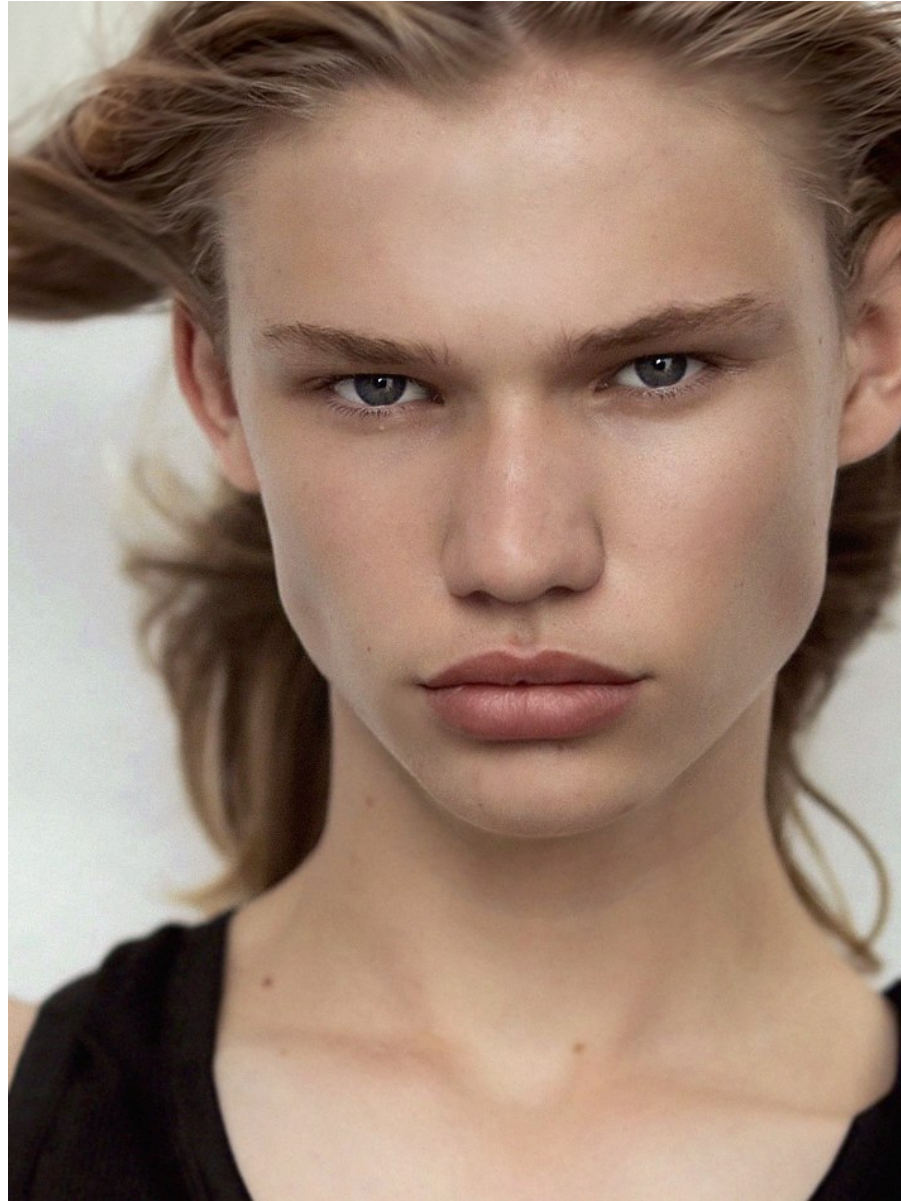

BOSS MODELS

JOHANNESBURG

LANDON MYBURGH

Height: 183cm Chest: 86cm Waist: 69cm Shoe: 8 UK Hair: Blonde Eyes: Blue

BOSS MODELS

JOHANNESBURG

LANDON MYBURGH

Height: 183cm Chest: 86cm Waist: 69cm Shoe: 8 UK Hair: Blonde Eyes: Blue