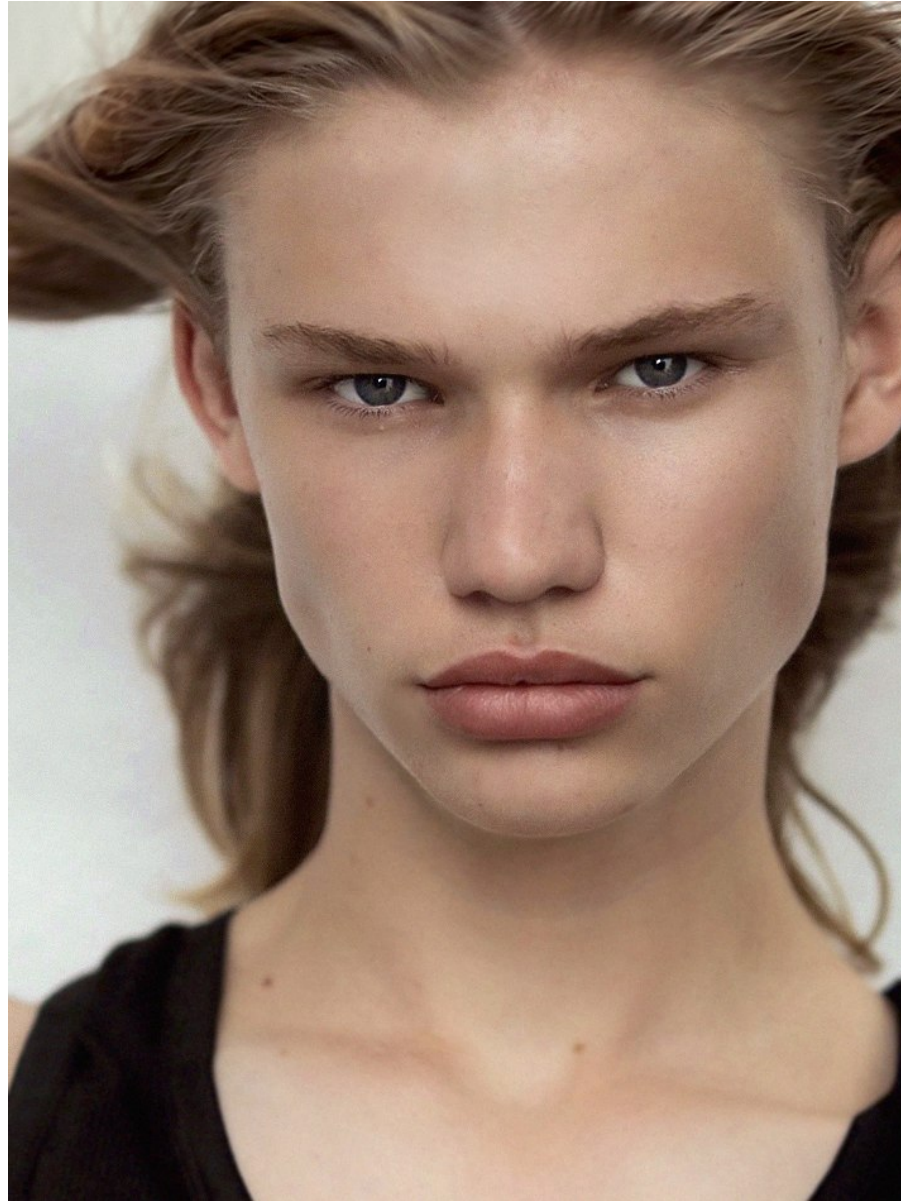

# BOSS MODELS

JOHANNESBURG

LANDON MYBURGH

Height: 183cm Chest: 86cm Waist: 69cm Shoe: 8 UK Hair: Blonde Eyes: Blue