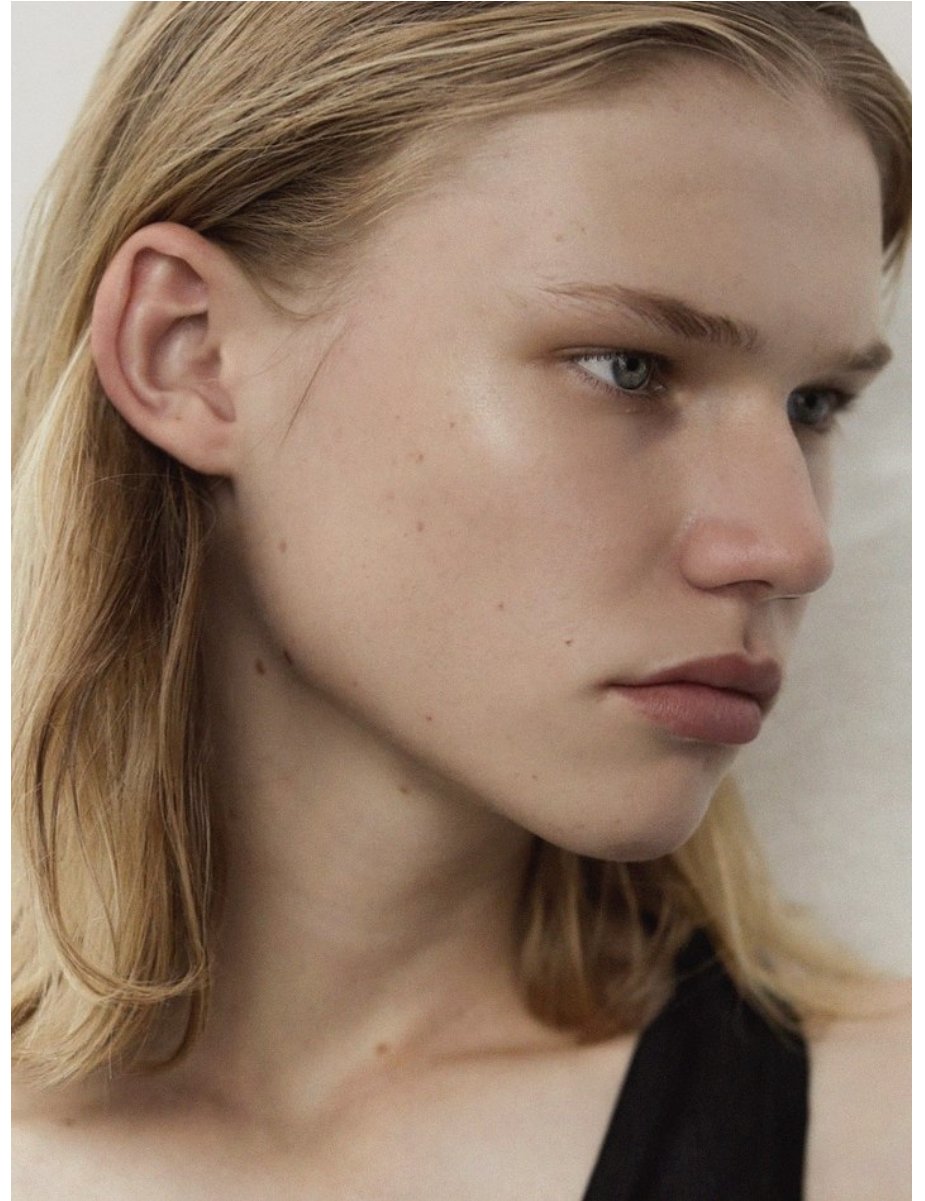

BOSS MODELS

JOHANNESBURG

LANDON MYBURGH

Height: 183cm Chest: 86cm Waist: 69cm Shoe: 8 UK Hair: Blonde Eyes: Blue

BOSS MODELS

JOHANNESBURG

LANDON MYBURGH

Height: 183cm Chest: 86cm Waist: 69cm Shoe: 8 UK Hair: Blonde Eyes: Blue