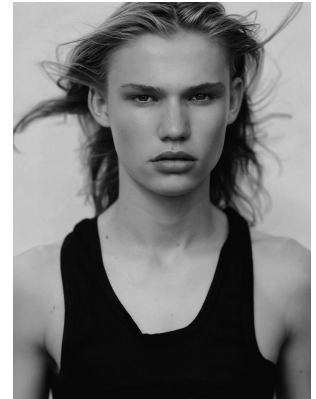

BOSS MODELS

JOHANNESBURG

LANDON MYBURGH

Height: 183cm Chest: 86cm Waist: 69cm Shoe: 8 UK Hair: Blonde Eyes: Blue