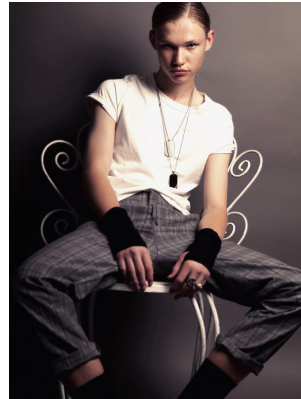

BOSS MODELS

JOHANNESBURG

LANDON MYBURGH

Height: 183cm Chest: 86cm Waist: 69cm Shoe: 8 UK Hair: Blonde Eyes: Blue