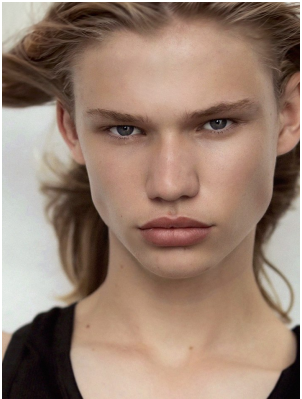

BOSS MODELS

JOHANNESBURG

LANDON MYBURGH

Height: 183cm Chest: 86cm Waist: 69cm Shoe: 8 UK Hair: Blonde Eyes: Blue