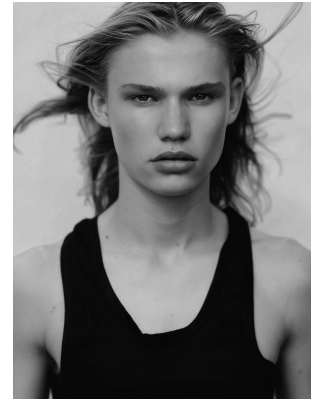

BOSS MODELS

JOHANNESBURG

LANDON MYBURGH

Height: 183cm Chest: 86cm Waist: 69cm Shoe: 8 UK Hair: Blonde Eyes: Blue