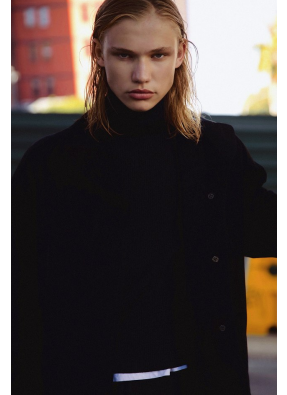

BOSS MODELS

JOHANNESBURG

LANDON MYBURGH

Height: 183cm Chest: 86cm Waist: 69cm Shoe: 8 UK Hair: Blonde Eyes: Blue