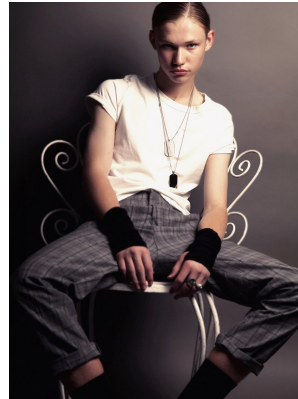

BOSS MODELS

JOHANNESBURG

LANDON MYBURGH

Height: 183cm Chest: 86cm Waist: 69cm Shoe: 8 UK Hair: Blonde Eyes: Blue