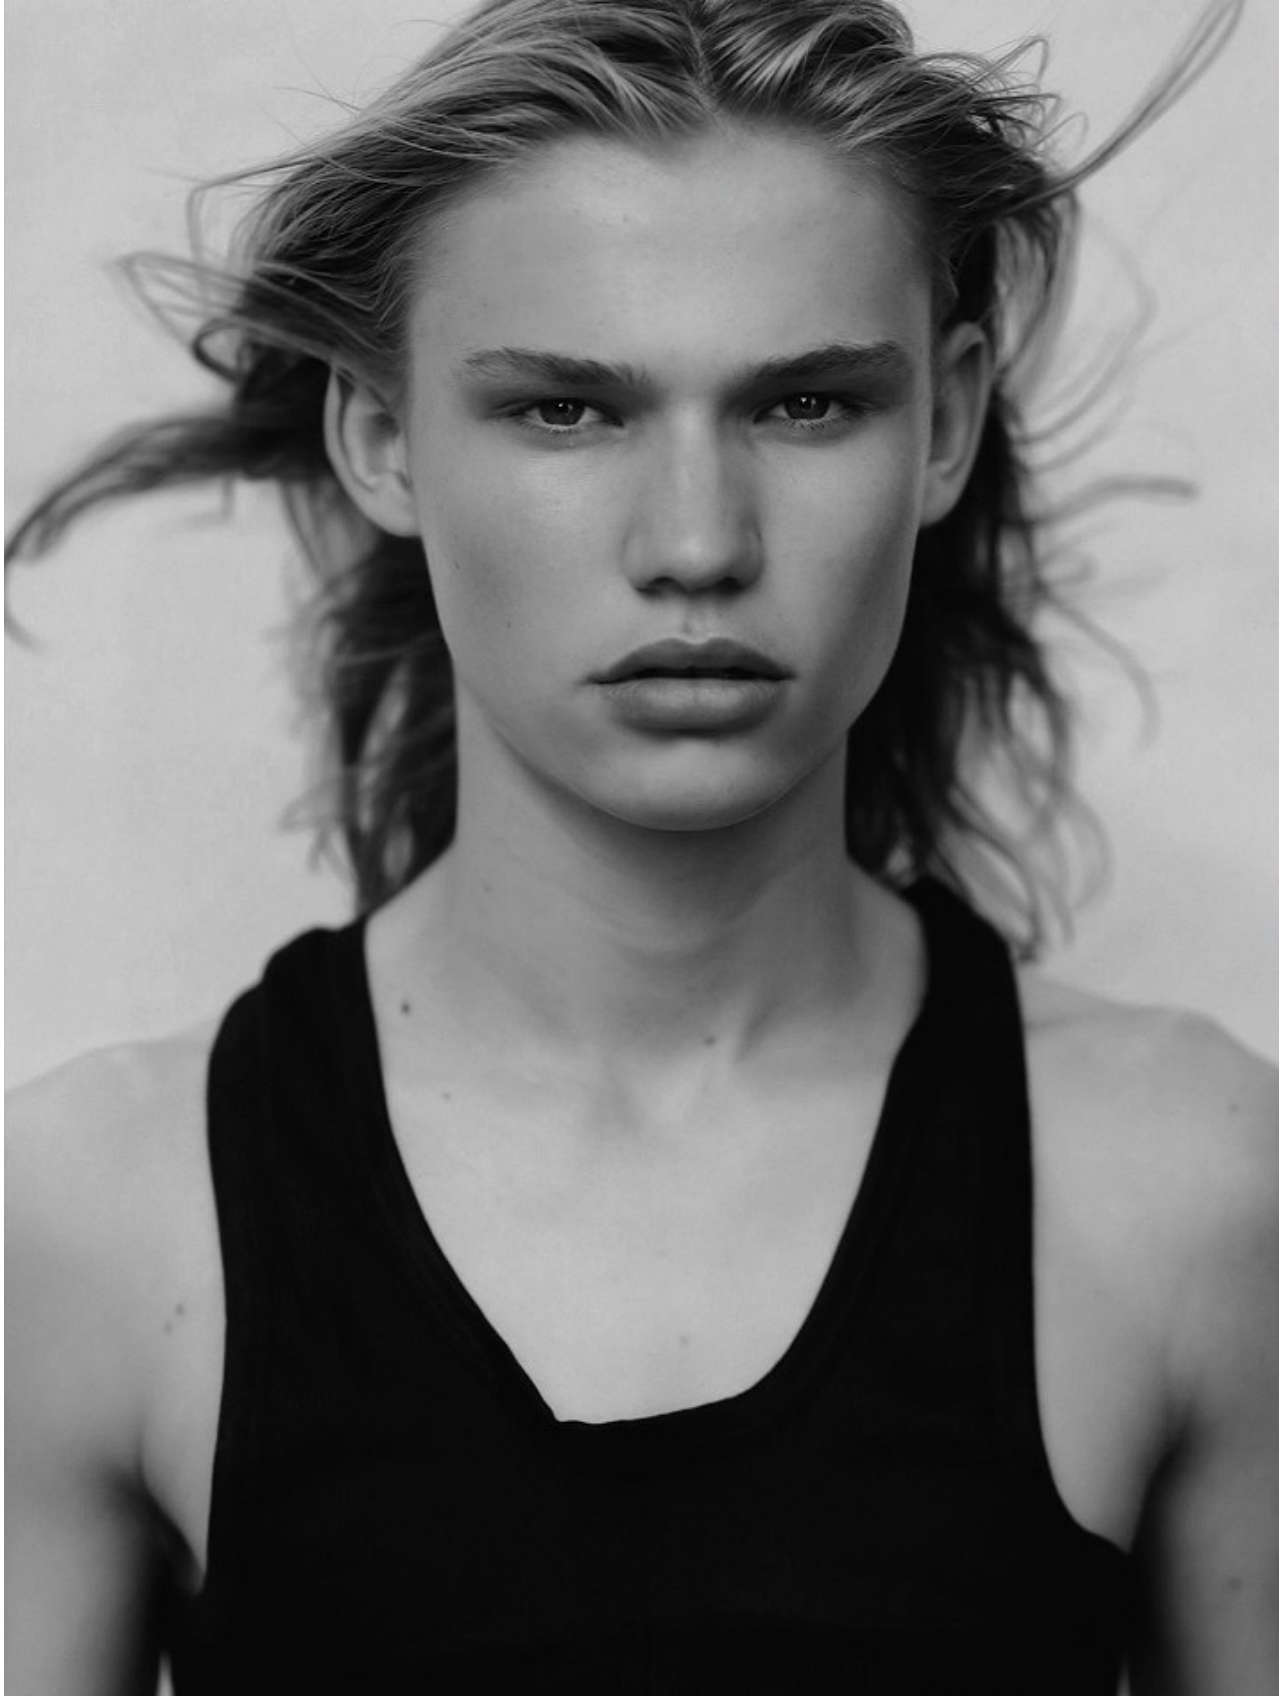

BOSS MODELS

JOHANNESBURG

LONDON MYBURGH

Height: 183cm Chest: 86cm Waist: 69cm Shoe: 8 UK Hair: Blonde Eyes: Blue

BOSS MODELS

JOHANNESBURG

LANDON MYBURGH

Height: 183cm Chest: 86cm Waist: 69cm Shoe: 8 UK Hair: Blonde Eyes: Blue