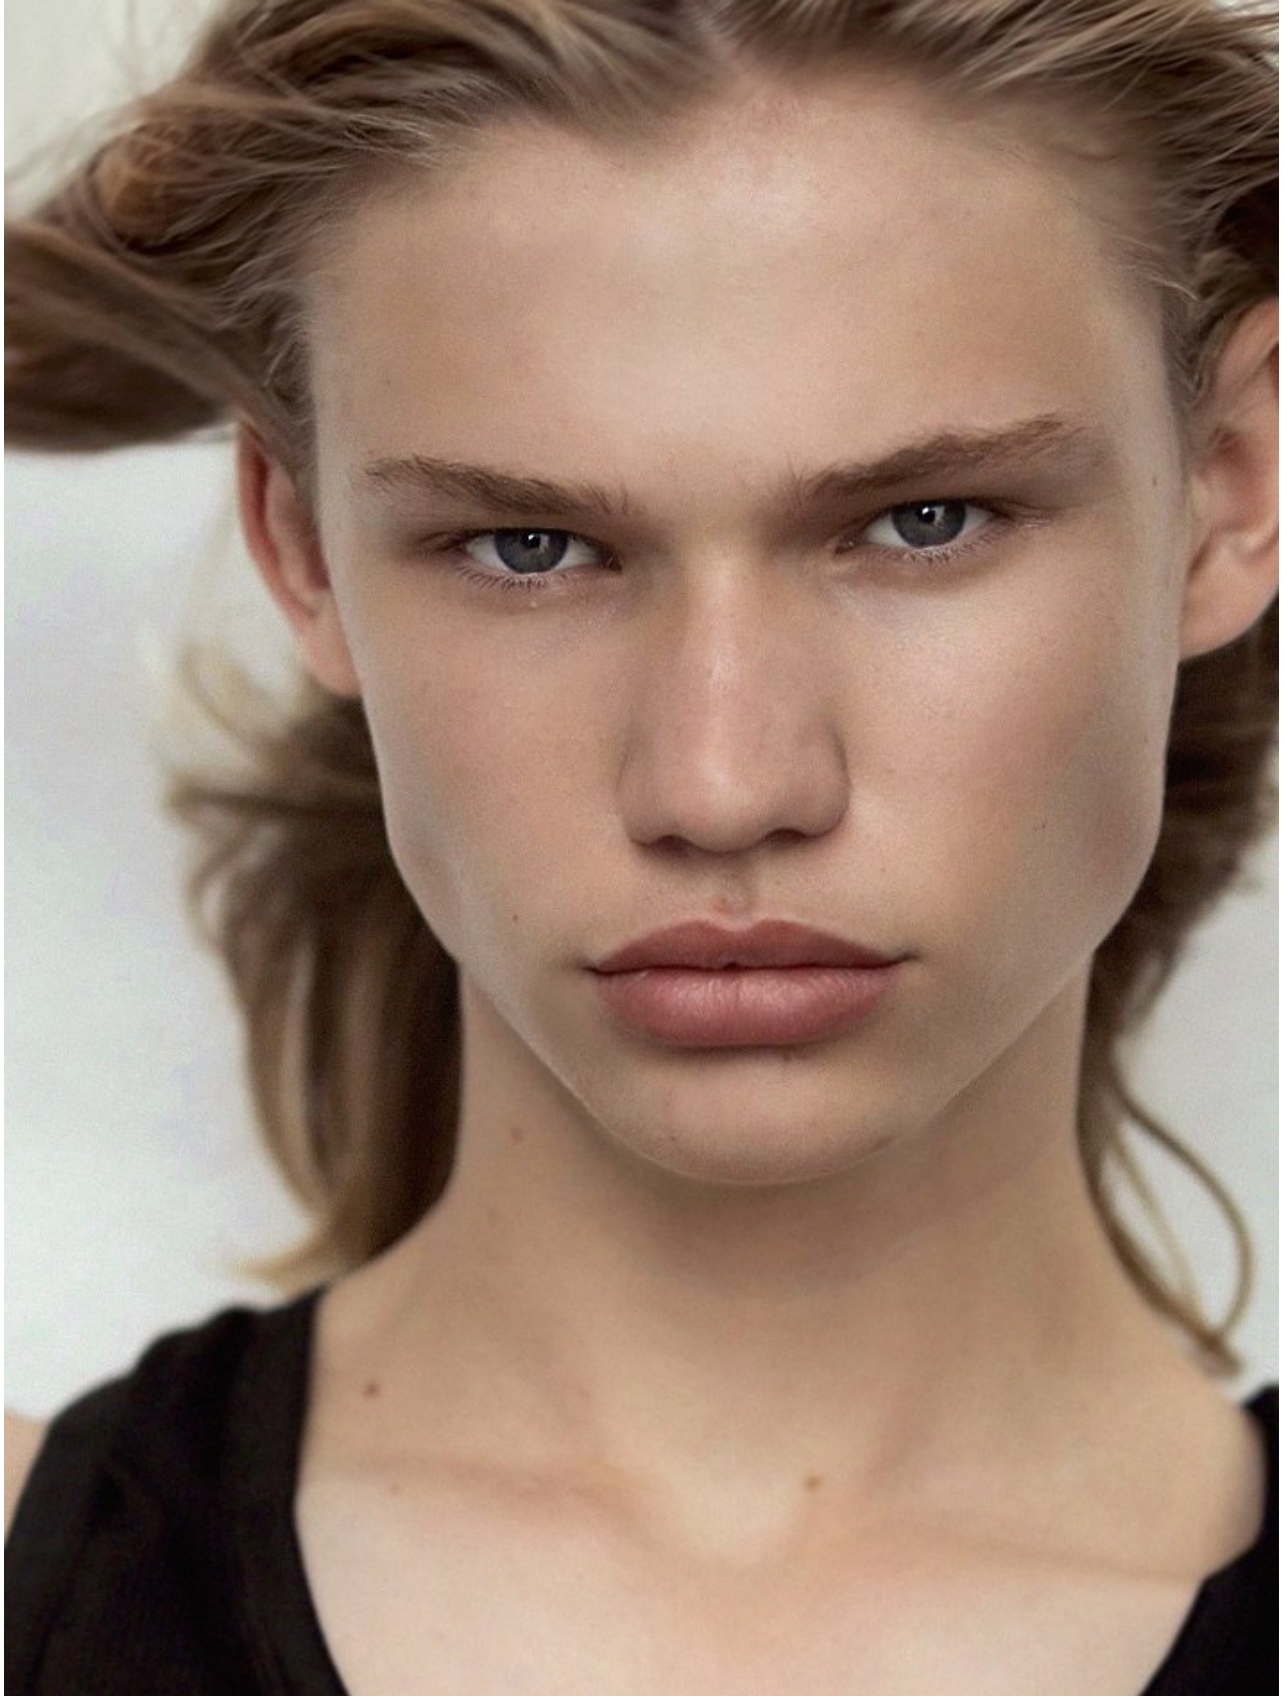

BOSS MODELS

JOHANNESBURG

LANDON MYBURGH

Height: 183cm Chest: 86cm Waist: 69cm Shoe: 8 UK Hair: Blonde Eyes: Blue

BOSS MODELS

JOHANNESBURG

LANDON MYBURGH

Height: 183cm Chest: 86cm Waist: 69cm Shoe: 8 UK Hair: Blonde Eyes: Blue