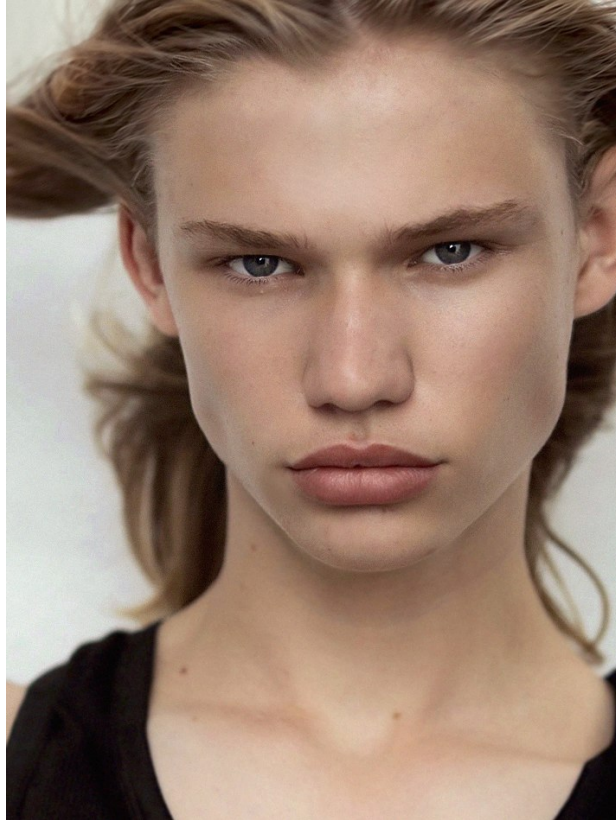

BOSS MODELS

JOHANNESBURG

LANDON MYBURGH

Height: 183cm Chest: 86cm Waist: 69cm Shoe: 8 UK Hair: Blonde Eyes: Blue

BOSS MODELS

JOHANNESBURG

LANDON MYBURGH

Height: 183cm Chest: 86cm Waist: 69cm Shoe: 8 UK Hair: Blonde Eyes: Blue

BOSS MODELS

JOHANNESBURG

LANDON MYBURGH

Height: 183cm Chest: 86cm Waist: 69cm Shoe: 8 UK Hair: Blonde Eyes: Blue