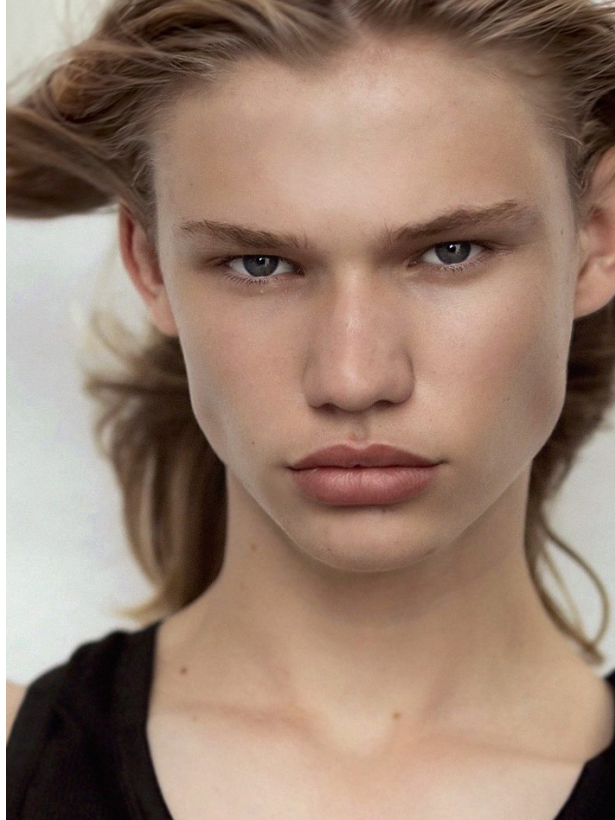

BOSS MODELS

JOHANNESBURG

LANDON MYBURGH

Height: 183cm Chest: 86cm Waist: 69cm Shoe: 8 UK Hair: Blonde Eyes: Blue

BOSS MODELS

JOHANNESBURG

LANDON MYBURGH

Height: 183cm Chest: 86cm Waist: 69cm Shoe: 8 UK Hair: Blonde Eyes: Blue

BOSS MODELS

JOHANNESBURG

LANDON MYBURGH

Height: 183cm Chest: 86cm Waist: 69cm Shoe: 8 UK Hair: Blonde Eyes: Blue