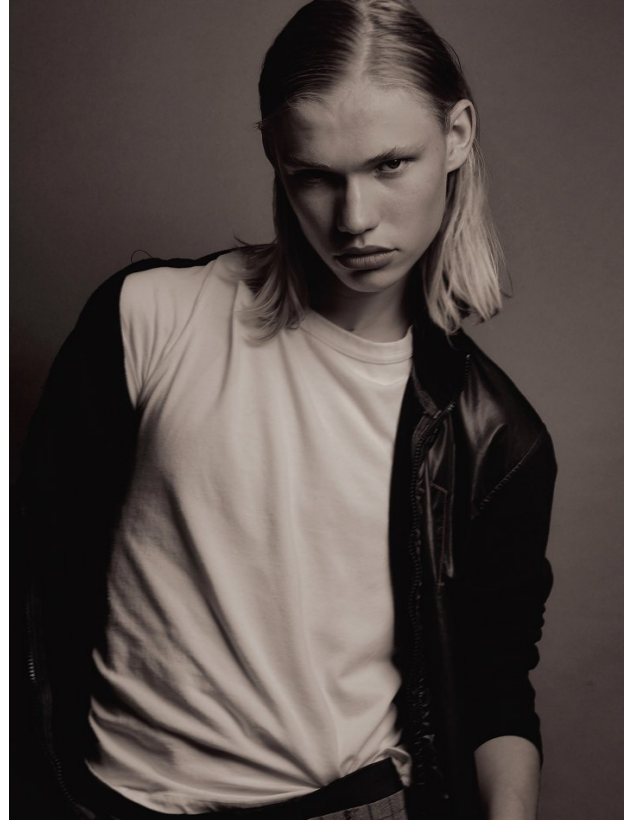

BOSS MODELS

JOHANNESBURG

LANDON MYBURGH

Height: 183cm Chest: 86cm Waist: 69cm Shoe: 8 UK Hair: Blonde Eyes: Blue

BOSS MODELS

JOHANNESBURG

LANDON MYBURGH

Height: 183cm Chest: 86cm Waist: 69cm Shoe: 8 UK Hair: Blonde Eyes: Blue

BOSS MODELS

JOHANNESBURG

LANDON MYBURGH

Height: 183cm Chest: 86cm Waist: 69cm Shoe: 8 UK Hair: Blonde Eyes: Blue