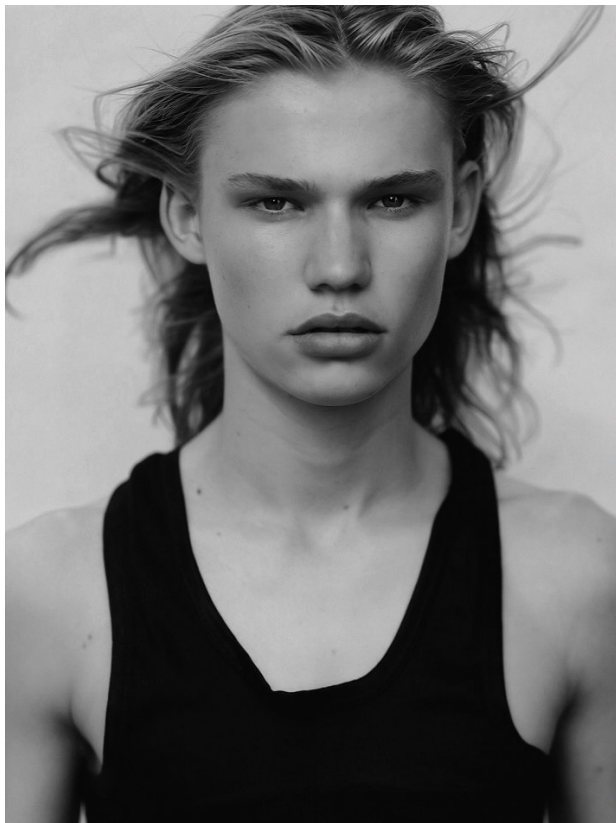

BOSS MODELS

JOHANNESBURG

LANDON MYBURGH

Height: 183cm Chest: 86cm Waist: 69cm Shoe: 8 UK Hair: Blonde Eyes: Blue

BOSS MODELS

JOHANNESBURG

LANDON MYBURGH

Height: 183cm Chest: 86cm Waist: 69cm Shoe: 8 UK Hair: Blonde Eyes: Blue

BOSS MODELS

JOHANNESBURG

LANDON MYBURGH

Height: 183cm Chest: 86cm Waist: 69cm Shoe: 8 UK Hair: Blonde Eyes: Blue