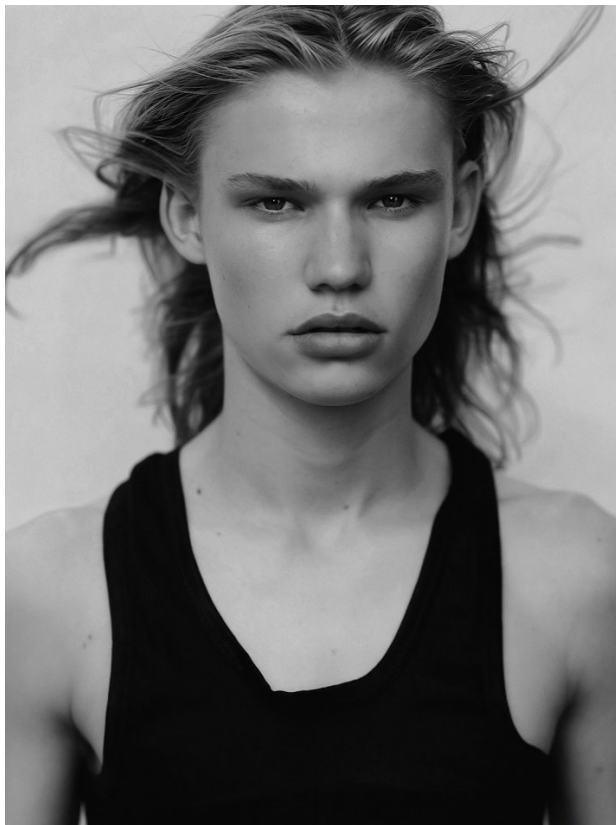

BOSS MODELS

JOHANNESBURG

LANDON MYBURGH

Height: 183cm Chest: 86cm Waist: 69cm Shoe: 8 UK Hair: Blonde Eyes: Blue

BOSS MODELS

JOHANNESBURG

LANDON MYBURGH

Height: 183cm Chest: 86cm Waist: 69cm Shoe: 8 UK Hair: Blonde Eyes: Blue

BOSS MODELS

JOHANNESBURG

LANDON MYBURGH

Height: 183cm Chest: 86cm Waist: 69cm Shoe: 8 UK Hair: Blonde Eyes: Blue