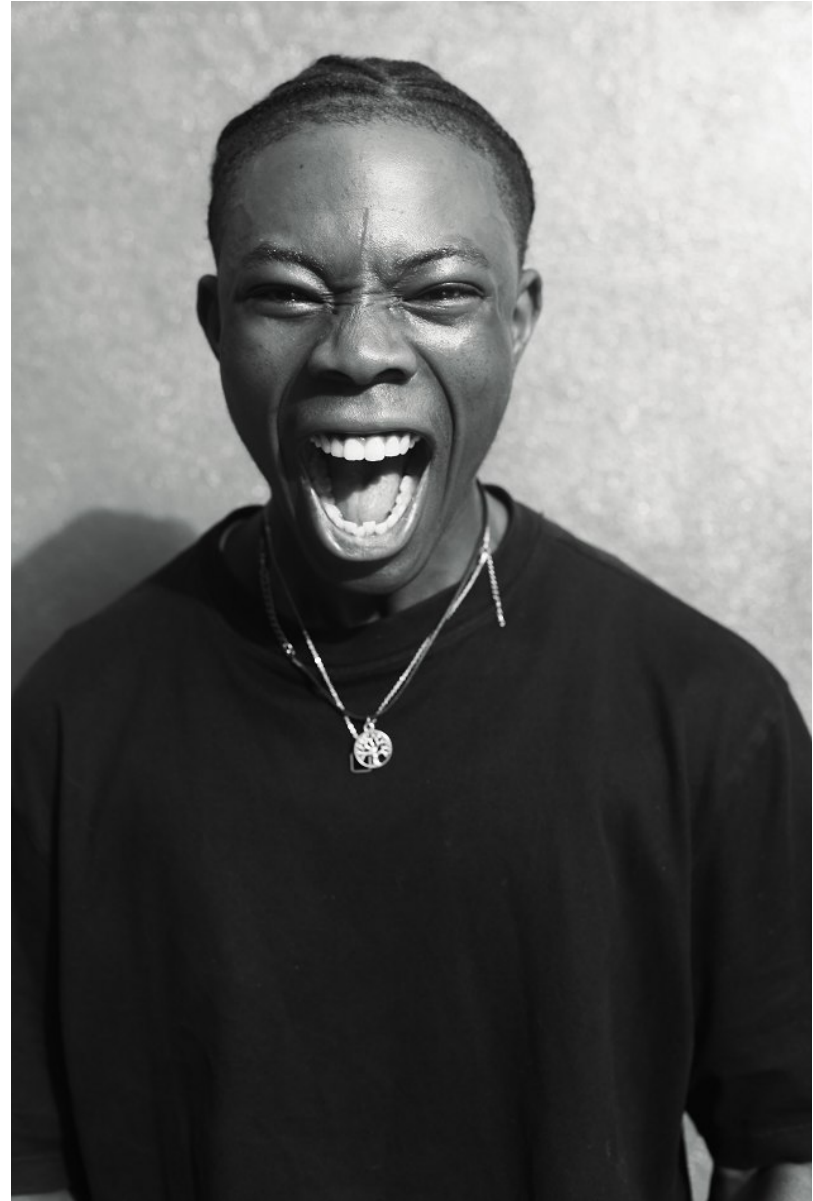

BOSS MODELS

JOHANNESBURG

EMMANUEL AJEWOLE

Height: 186cm Chest: 99cm Waist: 81cm Shoe: 9 UK Hair: Black Eyes: Dark Brown

BOSS MODELS

JOHANNESBURG

EMMANUEL AJEWOLE

Height: 186cm Chest: 99cm Waist: 81cm Shoe: 9 UK Hair: Black Eyes: Dark Brown

BOSS MODELS

JOHANNESBURG

EMMANUEL AJEWOLE

Height: 186cm Chest: 99cm Waist: 81cm Shoe: 9 UK Hair: Black Eyes: Dark Brown