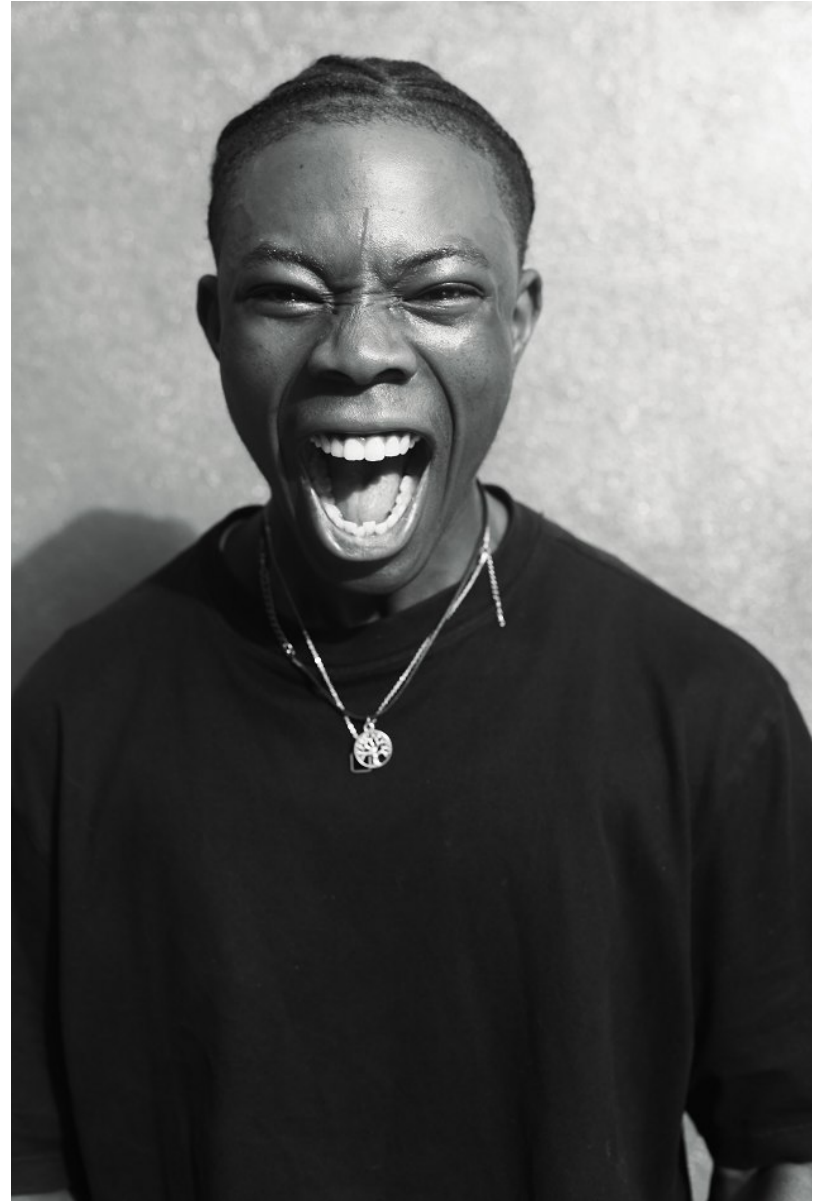

BOSS MODELS

JOHANNESBURG

EMMANUEL AJEWOLE

Height: 186cm Shoe: 9 UK Hair: Black Eyes: Dark Brown

BOSS MODELS

JOHANNESBURG

EMMANUEL AJEWOLE

Height: 186cm Shoe: 9 UK Hair: Black Eyes: Dark Brown

BOSS MODELS

JOHANNESBURG

EMMANUEL AJEWOLE

Height: 186cm Shoe: 9 UK Hair: Black Eyes: Dark Brown