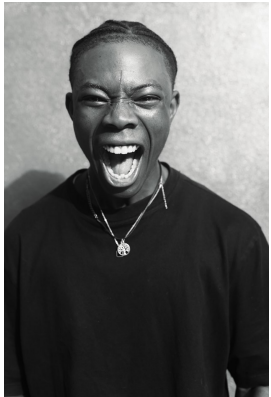

BOSS MODELS

JOHANNESBURG

EMMANUEL AJEWOLE

Height: 186cm Shoe: 9 UK Hair: Black Eyes: Dark Brown