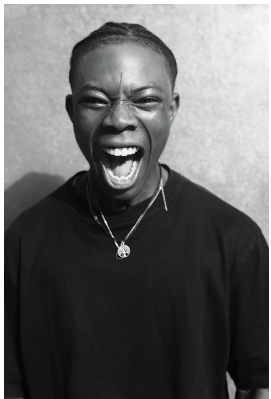

BOSS MODELS

JOHANNESBURG

EMMANUEL AJEWOLE

Height: 186cm Chest: 99cm Waist: 81cm Shoe: 9 UK Hair: Black Eyes: Dark Brown