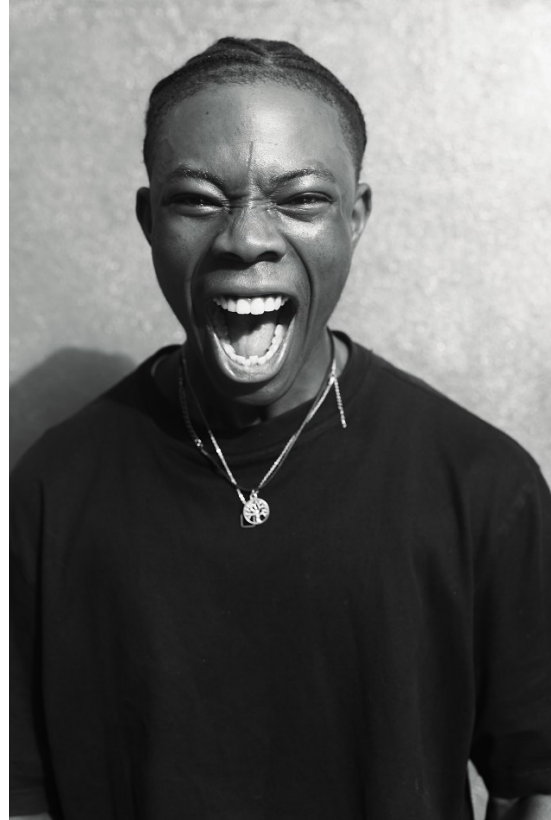

BOSS MODELS

JOHANNESBURG

EMMANUEL AJEWOLE

Height: 186cm Chest: 99cm Waist: 81cm Shoe: 9 UK Hair: Black Eyes: Dark Brown

BOSS MODELS

JOHANNESBURG

EMMANUEL AJEWOLE

Height: 186cm Chest: 99cm Waist: 81cm Shoe: 9 UK Hair: Black Eyes: Dark Brown