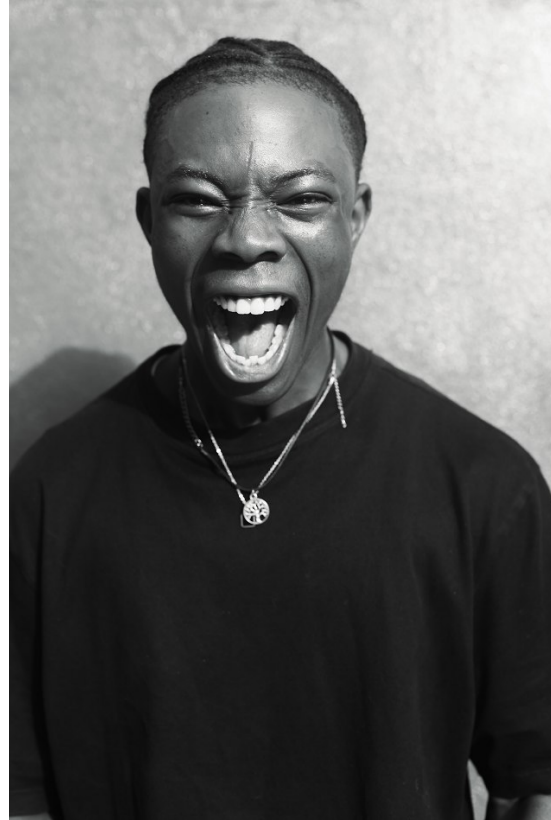

# BOSS MODELS

JOHANNESBURG

EMMANUEL AJEWOLE

Height: 186cm Shoe: 9 UK Hair: Black Eyes: Dark Brown

# BOSS MODELS

JOHANNESBURG

**EMMANUEL AJEWOLE**

Height: 186cm Shoe: 9 UK Hair: Black Eyes: Dark Brown